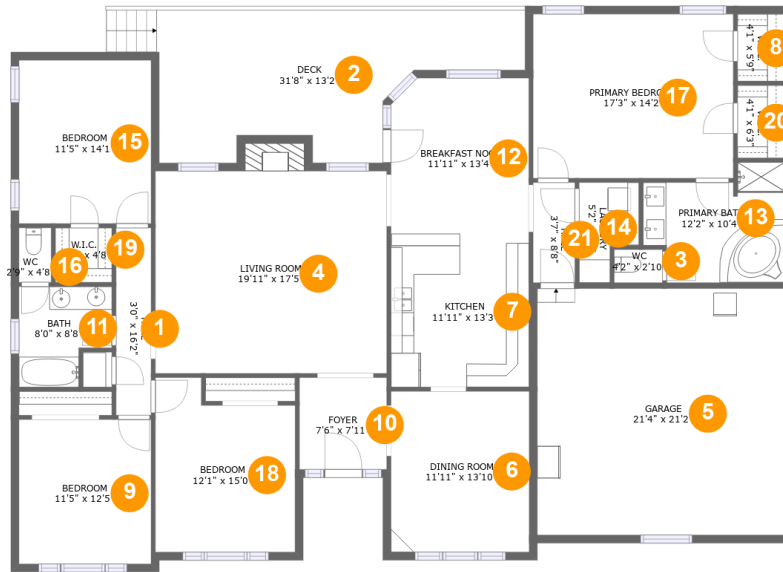

2,281 Gross Living Area sqft

124 Jacobs Landing Drive, Hazel Green, Madison County, Alabama, United States, 35750

Room Dimensions

Floor 1

Total sqft: 3100

Living area: 2281

#	Room name	Dimensions	Area (sqft)	Counted as Living Area
1	Hall	3'0" x 16'2"	49 sq. ft	Yes
2	Deck	31'8" x 13'2"	321 sq. ft	No
3	Wc	4'2" x 2'10"	12 sq. ft	Yes
4	Living Room	19'11" x 17'5"	360 sq. ft	Yes
5	Garage	21'4" x 21'2"	452 sq. ft	No
6	Dining Room	11'11" x 13'10"	165 sq. ft	Yes
7	Kitchen	11'11" x 13'3"	157 sq. ft	Yes
8	W.i.c.	4'1" x 5'9"	23 sq. ft	Yes
9	Bedroom	11'5" x 12'5"	142 sq. ft	Yes
10	Foyer	7'6" x 7'11"	59 sq. ft	Yes
11	Bath	8'0" x 8'8"	60 sq. ft	Yes

3 Floor 1 - Wc

Dimensions: 4'2" x 2'10"
Area: 12 sq. ft
Counted as Living Area:
Yes

Heated: Yes
Finished: Yes
Enclosed: Yes
Contiguous:
Yes
Permitted: Yes
Wet Space: Yes
Addition: No
Conversion: No

4 Floor 1 - Living Room

6 Floor 1 - Dining Room

Dimensions: 11'11" x 13'10"
Area: 165 sq. ft
Counted as Living Area:
Yes

Heated: Yes
Finished: Yes
Enclosed: Yes
Contiguous:
Yes
Permitted: Yes
Wet Space: No
Addition: No
Conversion: No

14 Floor 1 - Laundry

Dimensions: 5'2" x 8'8"
Area: 36 sq. ft
Counted as Living Area:
Yes

Heated: Yes
Finished: Yes
Enclosed: Yes
Contiguous:
Yes
Permitted: Yes
Wet Space: No
Addition: No
Conversion: No

124 Jacobs Landing Drive, Hazel Green, Madison County, Alabama, United States, 35750