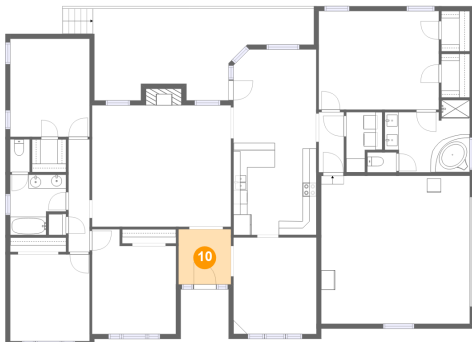

10 Floor 1 - Foyer

Dimensions: 7'6" x 7'11"
Area: 59 sq. ft
Counted as Living Area:
Yes

Heated: Yes
Finished: Yes
Enclosed: Yes
Contiguous:
Yes
Permitted: Yes
Wet Space: No
Addition: No
Conversion: No