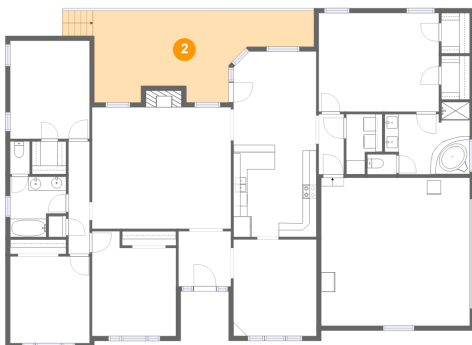

124 Jacobs Landing Drive, Hazel Green, Madison County, Alabama, United States, 35750

1 Floor 1 - Hall

Dimensions: 3'0" x 16'2"
Area: 49 sq. ft
Counted as Living Area:
Yes

Heated: Yes
Finished: Yes
Enclosed: Yes
Contiguous:
Yes
Permitted: Yes
Wet Space: No
Addition: No
Conversion: No

2 Floor 1 - Deck

Dimensions: 31'8" x 13'2"
Area: 321 sq. ft
Counted as Living Area: No

Heated: No
Finished: Yes
Enclosed: No
Contiguous: Yes
Permitted: Yes
Wet Space: No
Addition: No
Conversion: No

124 Jacobs Landing Drive, Hazel Green, Madison County, Alabama, United States, 35750

3 Floor 1 - Wc

Dimensions: 4'2" x 2'10"
Area: 12 sq. ft
Counted as Living Area:
Yes

Heated: Yes
Finished: Yes
Enclosed: Yes
Contiguous:
Yes
Permitted: Yes
Wet Space: Yes
Addition: No
Conversion: No

4 Floor 1 - Living Room