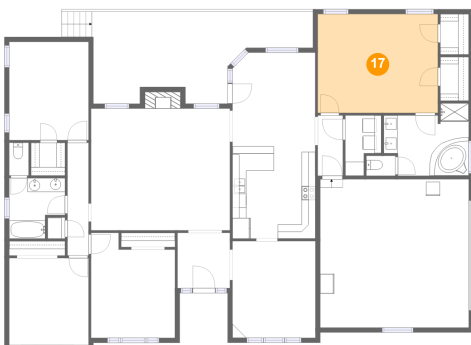

17 Floor 1 - Primary Bedroom

Dimensions: 17'3" x 14'2"
Area: 244 sq. ft
Counted as Living Area:
Yes

Heated: Yes
Finished: Yes
Enclosed: Yes
Contiguous:
Yes
Permitted: Yes
Wet Space: No
Addition: No
Conversion: No