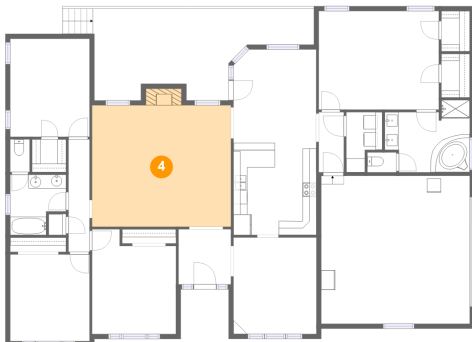

2 Floor 1 - Deck

Dimensions: 31'8" x 13'2"
Area: 321 sq. ft
Counted as Living Area: No

Heated: No
Finished: Yes
Enclosed: No
Contiguous: Yes
Permitted: Yes
Wet Space: No
Addition: No
Conversion: No

124 Jacobs Landing Drive, Hazel Green, Madison County, Alabama, United States, 35750

3 Floor 1 - Wc

Dimensions: 4'2" x 2'10"
Area: 12 sq. ft
Counted as Living Area:
Yes

Heated: Yes
Finished: Yes
Enclosed: Yes
Contiguous:
Yes
Permitted: Yes
Wet Space: Yes
Addition: No
Conversion: No

4 Floor 1 - Living Room