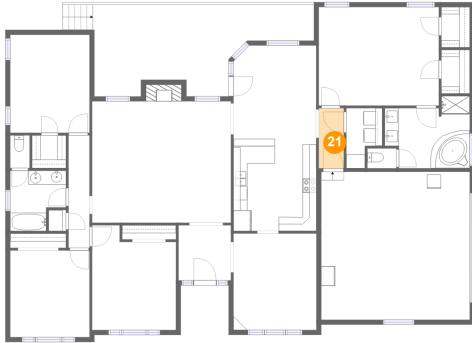

124 Jacobs Landing Drive, Hazel Green, Madison County, Alabama, United States, 35750

21 Floor 1 - Hall

Dimensions: 3'7" x 8'8"
Area: 31 sq. ft
Counted as Living Area:
Yes

Heated: Yes
Finished: Yes
Enclosed: Yes
Contiguous:
Yes
Permitted: Yes
Wet Space: No
Addition: No
Conversion: No