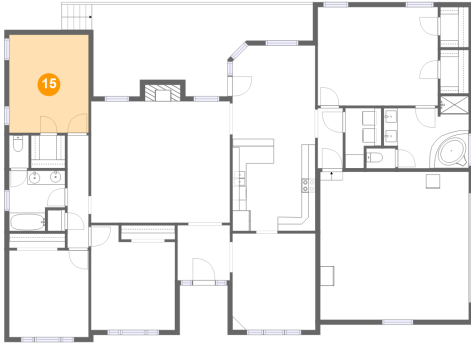

124 Jacobs Landing Drive, Hazel Green, Madison County, Alabama, United States, 35750

15 Floor 1 - Bedroom

Dimensions: 11'5" x 14'1"
Area: 160 sq. ft
Counted as Living Area:
Yes

Heated: Yes
Finished: Yes
Enclosed: Yes
Contiguous:
Yes
Permitted: Yes
Wet Space: No
Addition: No
Conversion: No