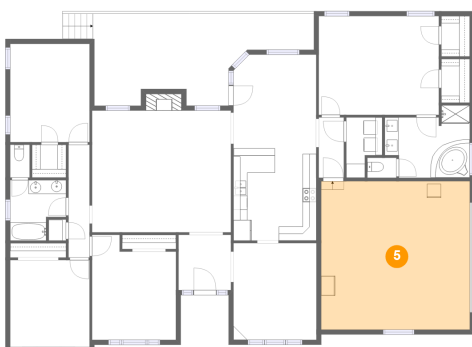

5 Floor 1 - Garage

Dimensions: 21'4" x 21'2"
Area: 452 sq. ft
Counted as Living Area: No

Heated: No
Finished: No
Enclosed: Yes
Contiguous: Yes
Permitted: Yes
Wet Space: No
Addition: No
Conversion: No