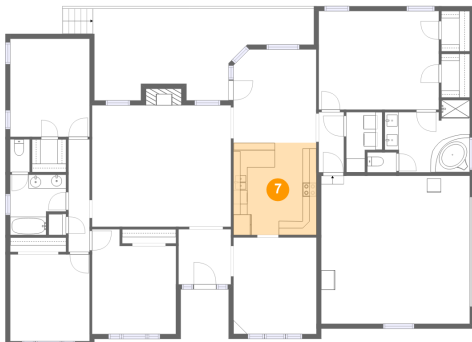

7 Floor 1 - Kitchen

Dimensions: 11'11" x 13'3"
Area: 157 sq. ft
Counted as Living Area:
Yes

Heated: Yes
Finished: Yes
Enclosed: Yes
Contiguous:
Yes
Permitted: Yes
Wet Space: No
Addition: No
Conversion: No