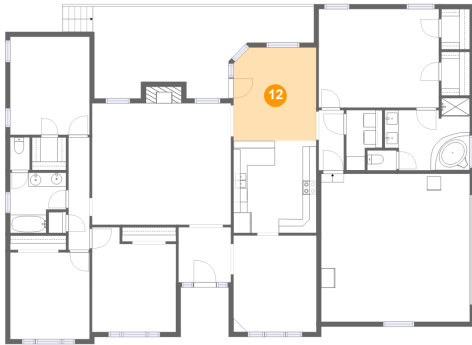

124 Jacobs Landing Drive, Hazel Green, Madison County, Alabama, United States, 35750

12 Floor 1 - Breakfast Nook

Dimensions: 11'11" x 13'4"
Area: 156 sq. ft
Counted as Living Area:
Yes

Heated: Yes
Finished: Yes
Enclosed: Yes
Contiguous:
Yes
Permitted: Yes
Wet Space: No
Addition: No
Conversion: No