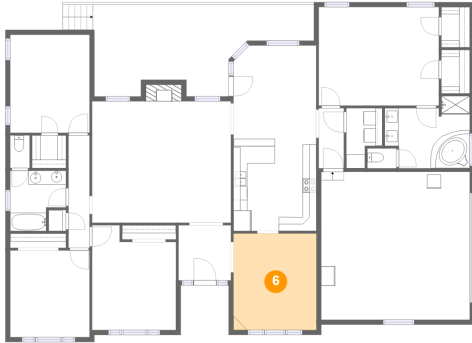

3 Floor 1 - Wc

Dimensions: 4'2" x 2'10"
Area: 12 sq. ft
Counted as Living Area:
Yes

Heated: Yes
Finished: Yes
Enclosed: Yes
Contiguous:
Yes
Permitted: Yes
Wet Space: Yes
Addition: No
Conversion: No

4 Floor 1 - Living Room

Dimensions: 19'11" x 17'5"
Area: 360 sq. ft
Counted as Living Area:
Yes

Heated: Yes
Finished: Yes
Enclosed: Yes
Contiguous:
Yes
Permitted: Yes
Wet Space: No
Addition: No
Conversion: No

5 Floor 1 - Garage

Dimensions: 21'4" x 21'2"
Area: 452 sq. ft
Counted as Living Area: No

Heated: No
Finished: No
Enclosed: Yes
Contiguous: Yes
Permitted: Yes
Wet Space: No
Addition: No
Conversion: No

124 Jacobs Landing Drive, Hazel Green, Madison County, Alabama, United States, 35750

6 Floor 1 - Dining Room

Dimensions: 11'11" x 13'10"
Area: 165 sq. ft
Counted as Living Area:
Yes

Heated: Yes
Finished: Yes
Enclosed: Yes
Contiguous:
Yes
Permitted: Yes
Wet Space: No
Addition: No
Conversion: No