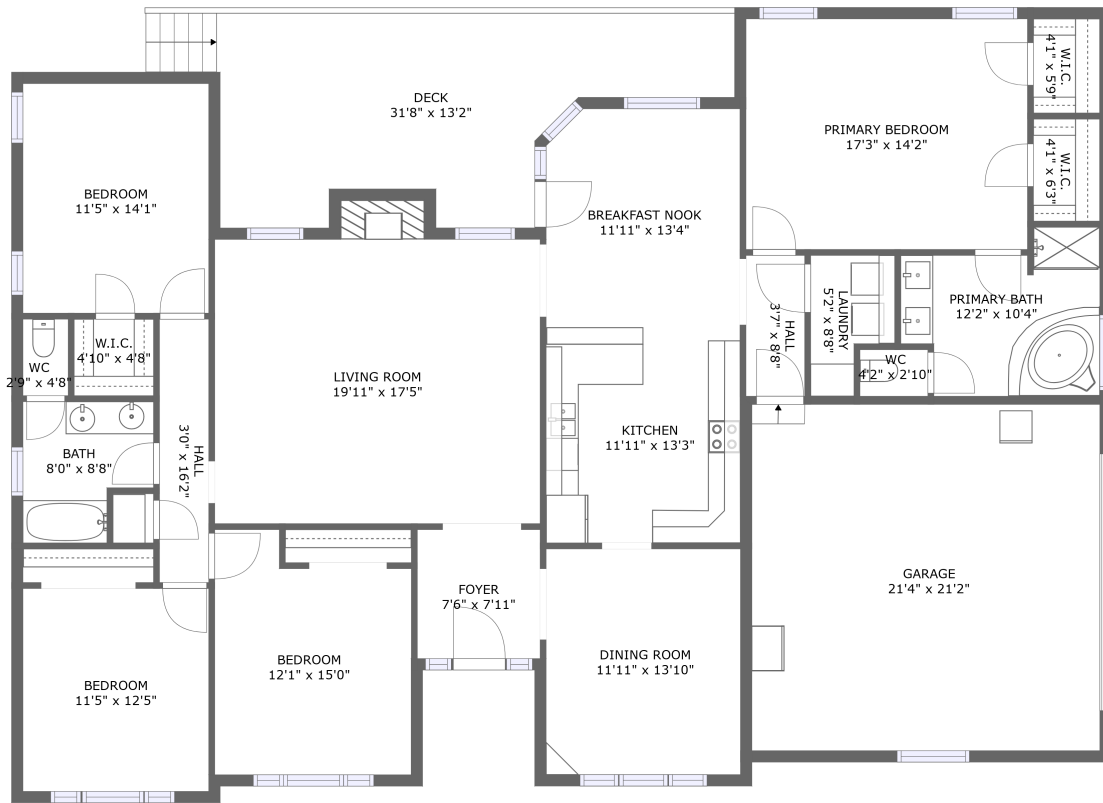

124 Jacobs Landing Drive, Hazel Green, Madison County, Alabama, United States, 35750

FLOOR 1

Property Summary

1 floors

4 bedrooms

2 bathrooms

3,100 total sqft

1 garages

2,281 Gross Living Area sqft