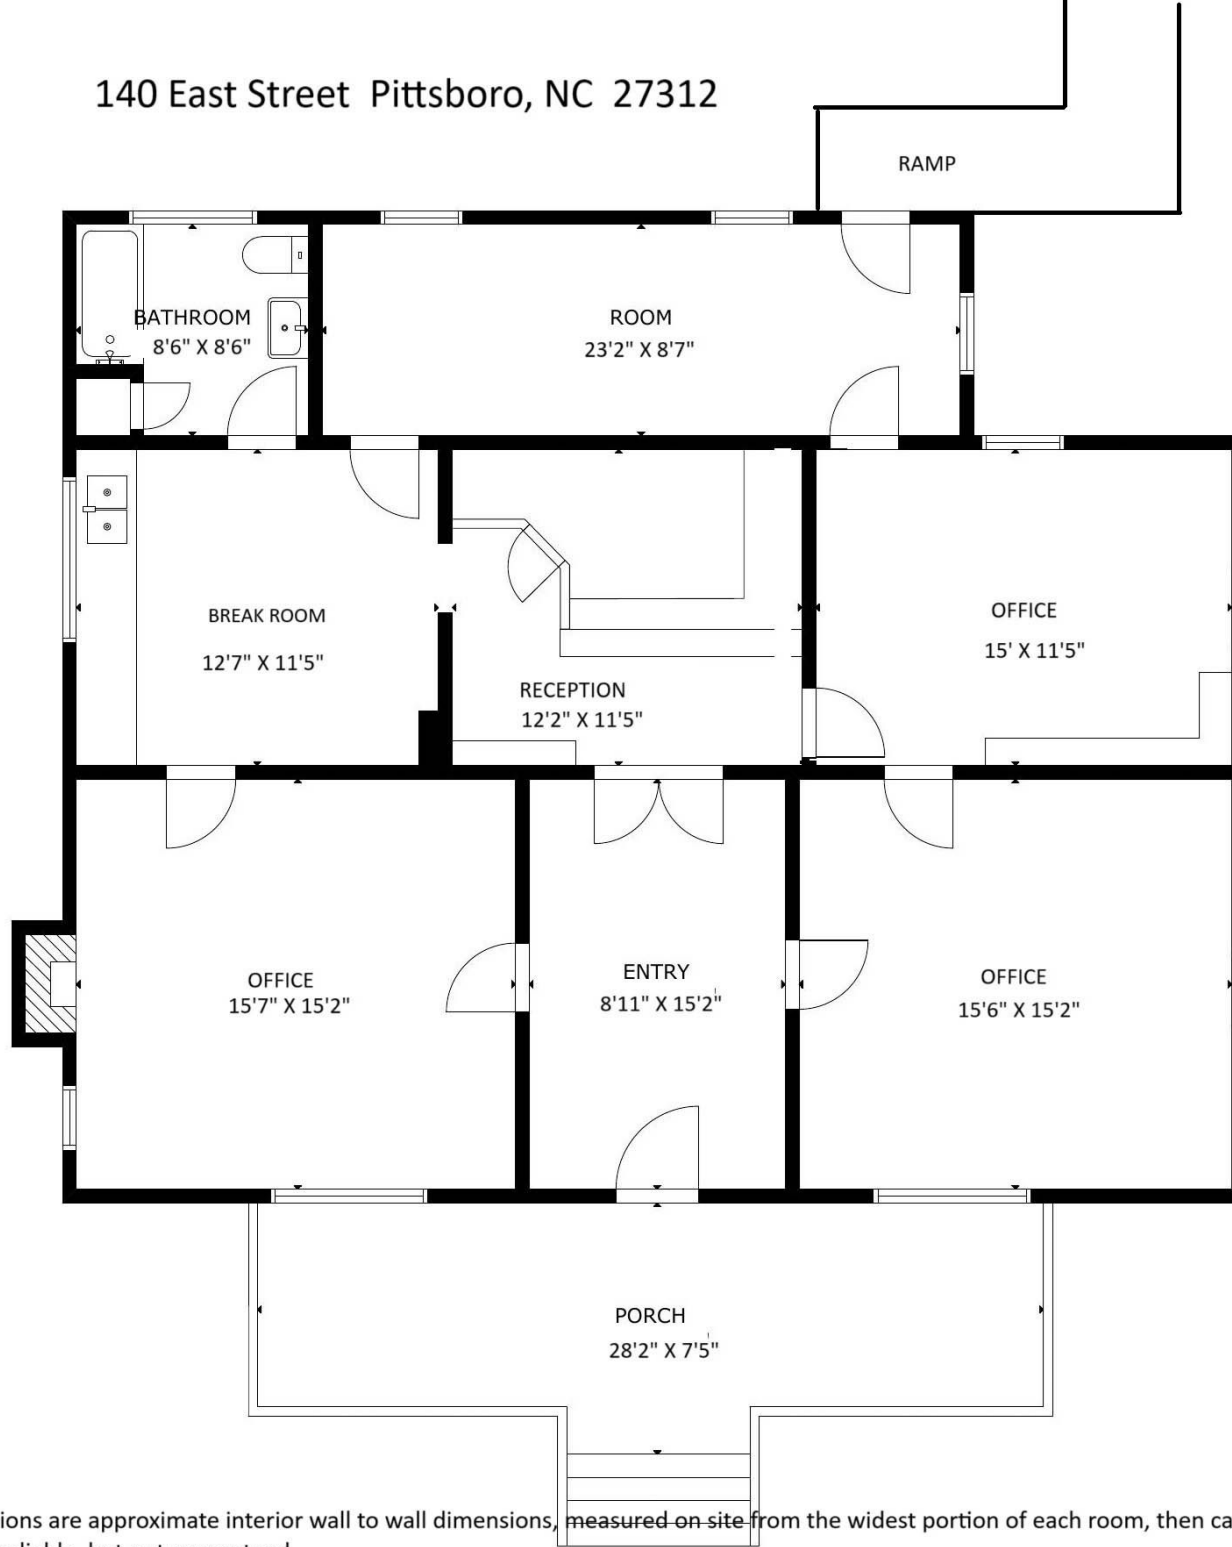

140 East Street Pittsboro, NC 27312

The following dimensions are approximate interior wall to wall dimensions, measured on site from the widest portion of each room, then calculated to feet/inches from rounded decimal feet. Information deemed reliable, but not guaranteed.