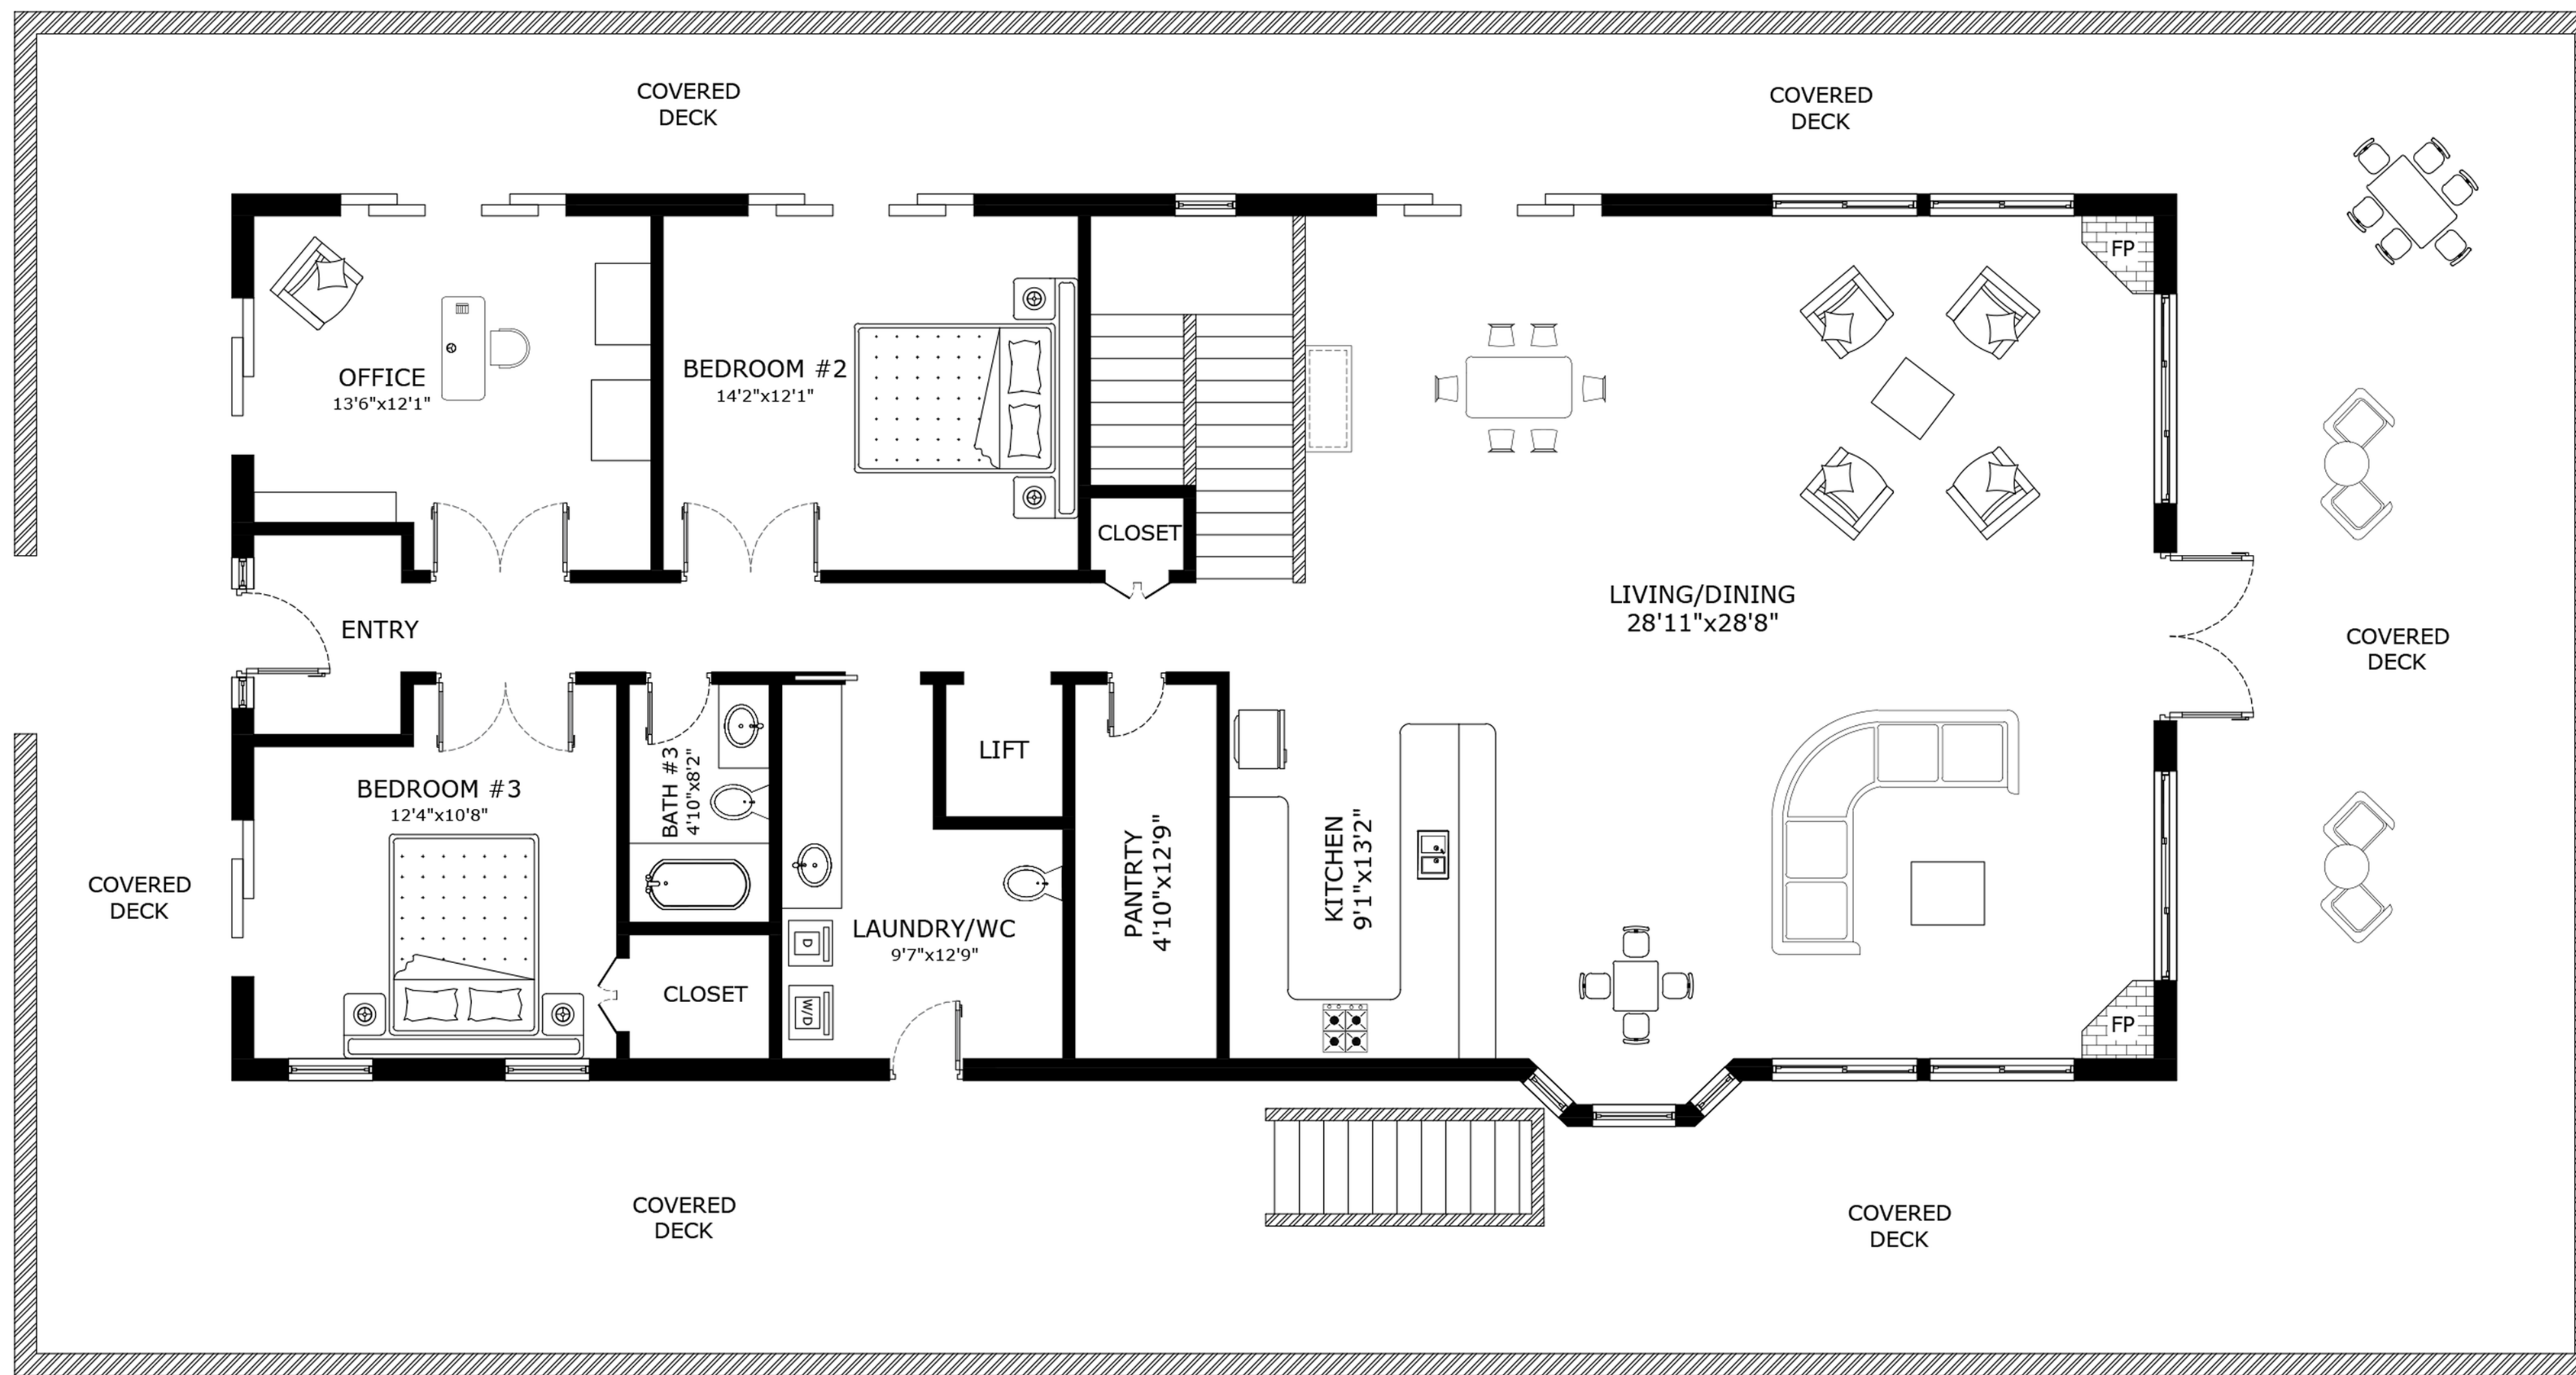

GROSS INTERNAL AREA
 TOTAL: 4296
 SIZES AND DIMENSIONS ARE APPROXIMATE, ACTUAL MAY VARY

GROSS INTERNAL AREA

TOTAL: 4296

SIZES AND DIMENSIONS ARE APPROXIMATE, ACTUAL MAY VARY

GROSS INTERNAL AREA
TOTAL: 4296
SIZES AND DIMENSIONS ARE APPROXIMATE, ACTUAL MAY VARY