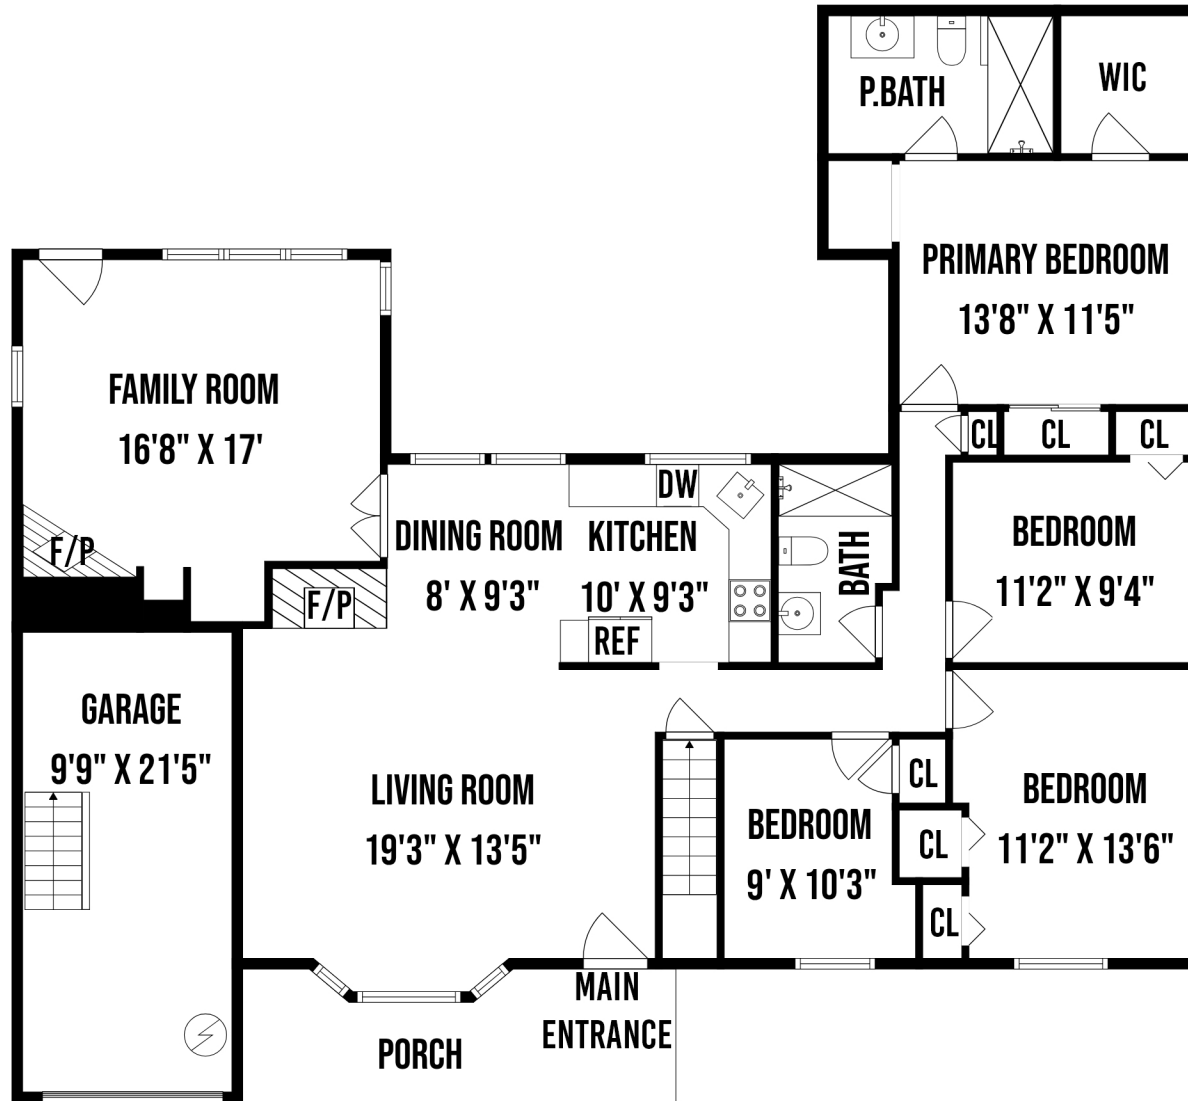

# 15 ELBERTA DRIVE EAST NORTHPORT NY

PREPARED BY HOME MEDIA GROUP INC. TEL 212-731-2301

THIS FLOOR PLAN ILLUSTRATION IS AN APPROXIMATION OF EXISTING STRUCTURES AND FEATURES AND IS PROVIDED FOR CONVENIENCE ONLY WITH THE PERMISSION OF THE SELLER. ALL MEASUREMENTS ARE APPROXIMATE AND NOT GUARANTEED TO BE EXACT OR TO SCALE.