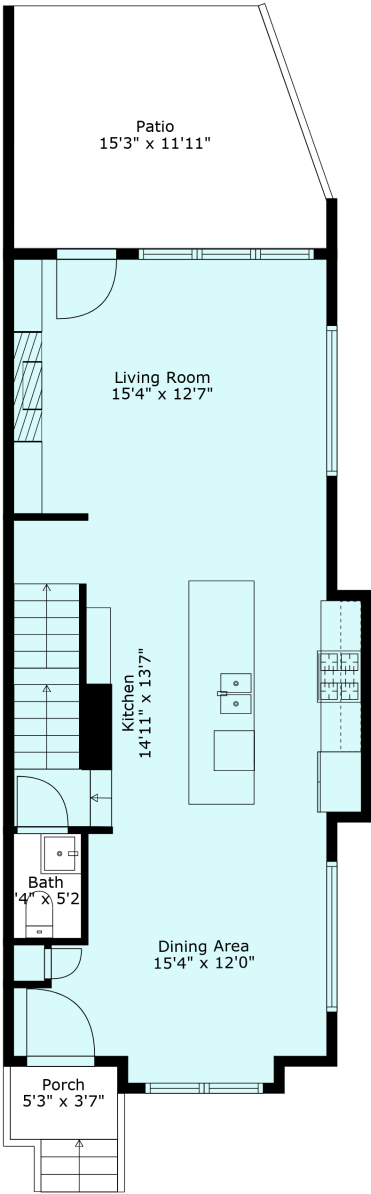

11-45526 Tamihi Way

Sabrina Vandenberg PREC
sabrina@chilliwackproperties.net

Floor 1

Floor 3

Estimated Areas:

Below Main: 624 sq. ft

Main Floor: 694 sq. ft

Above Main: 709 sq. ft

Total: 2027 Sq. Ft

11-45526 Tamihi Way

Sabrina Vandenberg PREC
sabrina@chilliwackproperties.net

Estimated Areas:

Below Main: 624 sq. ft

Main Floor: 694 sq. ft

Above Main: 709 sq. ft

Total: 2027 Sq. Ft

11-45526 Tamihi Way

Sabrina Vandenberg PREC
sabrina@chilliwackproperties.net

Estimated Areas:

Below Main: 624 sq. ft
Main Floor: 694 sq. ft
Above Main: 709 sq. ft
Total: 2027 Sq. Ft

11-45526 Tamihi Way

Sabrina Vandenberg PREC
sabrina@chilliwackproperties.net

Estimated Areas:

Below Main: 624 sq. ft
Main Floor: 694 sq. ft
Above Main: 709 sq. ft
Total: 2027 Sq. Ft