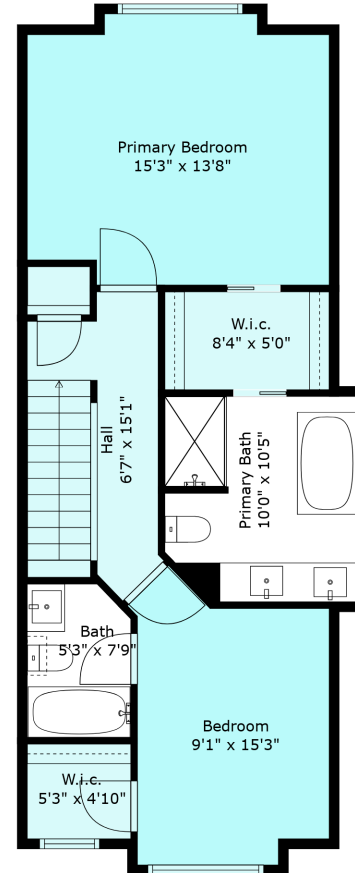

11-45526 Tamihi Way

Sabrina Vandenberg PREC
sabrina@chilliwackproperties.net

Floor 1

Floor 3

Estimated Areas:

Below Main: 624 sq. ft

Main Floor: 694 sq. ft

Above Main: 709 sq. ft

Total: 2027 Sq. Ft

11-45526 Tamihi Way

Sabrina Vandenberg PREC
sabrina@chilliwackproperties.net

Estimated Areas:

Below Main: 624 sq. ft

Main Floor: 694 sq. ft

Above Main: 709 sq. ft

Total: 2027 Sq. Ft

11-45526 Tamihi Way

Sabrina Vandenberg PREC
sabrina@chilliwackproperties.net

Estimated Areas:

Below Main: 624 sq. ft
Main Floor: 694 sq. ft
Above Main: 709 sq. ft
Total: 2027 Sq. Ft

11-45526 Tamihi Way

Sabrina Vandenberg PREC
sabrina@chilliwackproperties.net

Estimated Areas:

Below Main: 624 sq. ft
Main Floor: 694 sq. ft
Above Main: 709 sq. ft
Total: 2027 Sq. Ft