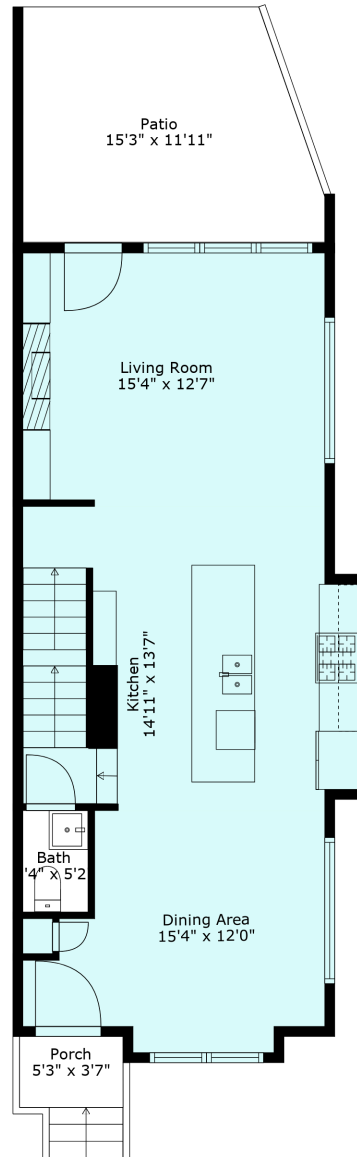

11-45526 Tamihi Way

Sabrina Vandenberg PREC
sabrina@chilliwackproperties.net

Floor 1

Floor 3

Estimated Areas:

Below Main: 624 sq. ft

Main Floor: 694 sq. ft

Above Main: 709 sq. ft

Total: 2027 Sq. Ft

11-45526 Tamihi Way

Sabrina Vandenberg PREC
sabrina@chilliwackproperties.net

Estimated Areas:

Below Main: 624 sq. ft

Main Floor: 694 sq. ft

Above Main: 709 sq. ft

Total: 2027 Sq. Ft

11-45526 Tamihi Way

Sabrina Vandenberg PREC
sabrina@chilliwackproperties.net

Estimated Areas:

Below Main: 624 sq. ft
Main Floor: 694 sq. ft
Above Main: 709 sq. ft
Total: 2027 Sq. Ft

11-45526 Tamihi Way

Sabrina Vandenberg PREC
sabrina@chilliwackproperties.net

Estimated Areas:

Below Main: 624 sq. ft
Main Floor: 694 sq. ft
Above Main: 709 sq. ft
Total: 2027 Sq. Ft