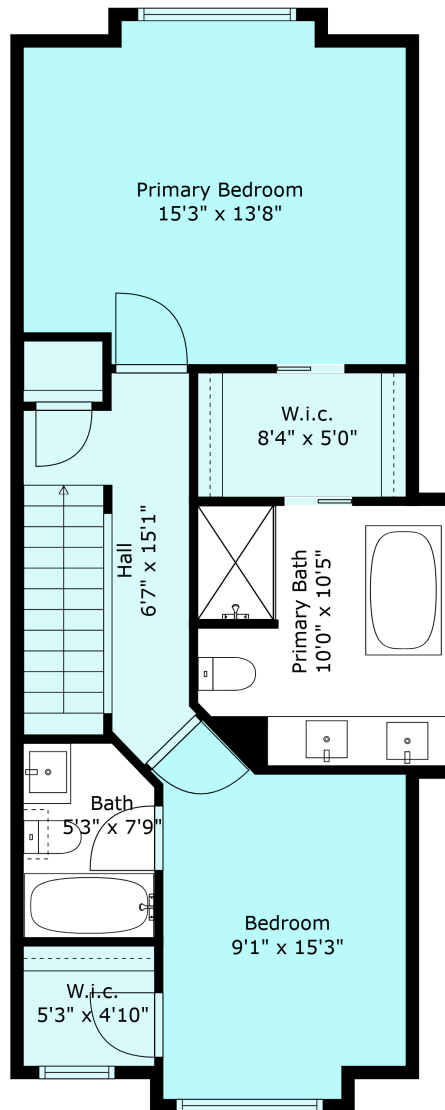

11-45526 Tamihi Way

Sabrina Vandenberg PREC
sabrina@chilliwackproperties.net

Floor 1

Floor 3

Estimated Areas:

Below Main: 624 sq. ft

Main Floor: 694 sq. ft

Above Main: 709 sq. ft

Total: 2027 Sq. Ft

11-45526 Tamihi Way

Sabrina Vandenberg PREC
sabrina@chilliwackproperties.net

Estimated Areas:

Below Main: 624 sq. ft

Main Floor: 694 sq. ft

Above Main: 709 sq. ft

Total: 2027 Sq. Ft

11-45526 Tamihi Way

Sabrina Vandenberg PREC
sabrina@chilliwackproperties.net

Estimated Areas:

Below Main: 624 sq. ft
Main Floor: 694 sq. ft
Above Main: 709 sq. ft
Total: 2027 Sq. Ft

11-45526 Tamihi Way

Sabrina Vandenberg PREC
sabrina@chilliwackproperties.net

Estimated Areas:

Below Main: 624 sq. ft
Main Floor: 694 sq. ft
Above Main: 709 sq. ft
Total: 2027 Sq. Ft