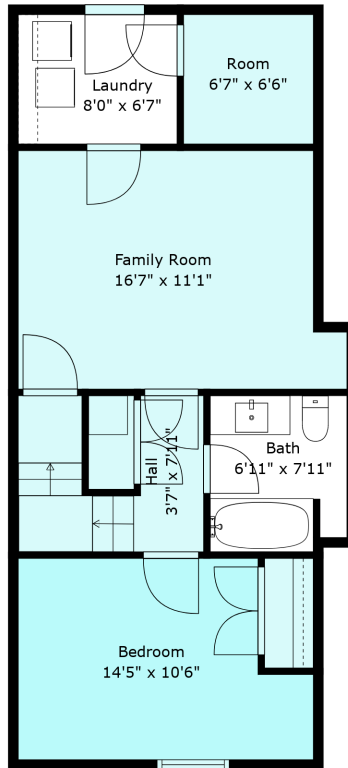

11-45526 Tamihi Way

Sabrina Vandenberg PREC
sabrina@chilliwackproperties.net

Floor 1

Floor 3

Estimated Areas:

Below Main: 624 sq. ft

Main Floor: 694 sq. ft

Above Main: 709 sq. ft

Total: 2027 Sq. Ft

11-45526 Tamihi Way

Sabrina Vandenberg PREC
sabrina@chilliwackproperties.net

Estimated Areas:

Below Main: 624 sq. ft

Main Floor: 694 sq. ft

Above Main: 709 sq. ft

Total: 2027 Sq. Ft

11-45526 Tamihi Way

Sabrina Vandenberg PREC
sabrina@chilliwackproperties.net

Estimated Areas:

Below Main: 624 sq. ft
Main Floor: 694 sq. ft
Above Main: 709 sq. ft
Total: 2027 Sq. Ft

11-45526 Tamihi Way

Sabrina Vandenberg PREC
sabrina@chilliwackproperties.net

Estimated Areas:

Below Main: 624 sq. ft
Main Floor: 694 sq. ft
Above Main: 709 sq. ft
Total: 2027 Sq. Ft