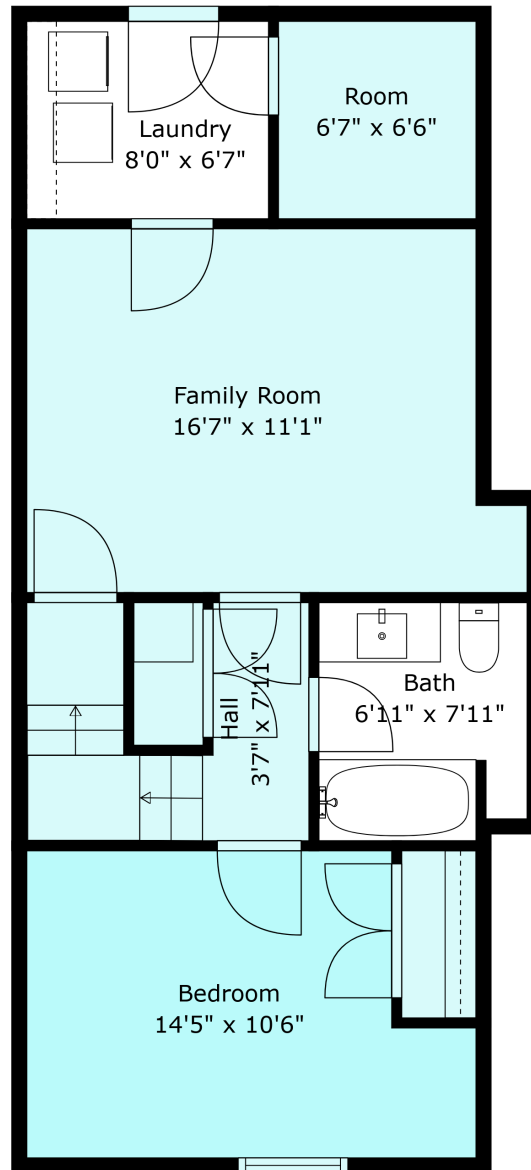

11-45526 Tamihi Way

Sabrina Vandenberg PREC
sabrina@chilliwackproperties.net

Floor 1

Floor 3

Estimated Areas:

Below Main: 624 sq. ft

Main Floor: 694 sq. ft

Above Main: 709 sq. ft

Total: 2027 Sq. Ft

11-45526 Tamihi Way

Sabrina Vandenberg PREC
sabrina@chilliwackproperties.net

Estimated Areas:

Below Main: 624 sq. ft

Main Floor: 694 sq. ft

Above Main: 709 sq. ft

Total: 2027 Sq. Ft

11-45526 Tamihi Way

Sabrina Vandenberg PREC
sabrina@chilliwackproperties.net

Estimated Areas:

Below Main: 624 sq. ft
Main Floor: 694 sq. ft
Above Main: 709 sq. ft
Total: 2027 Sq. Ft

11-45526 Tamihi Way

Sabrina Vandenberg PREC
sabrina@chilliwackproperties.net

Estimated Areas:

Below Main: 624 sq. ft
Main Floor: 694 sq. ft
Above Main: 709 sq. ft
Total: 2027 Sq. Ft