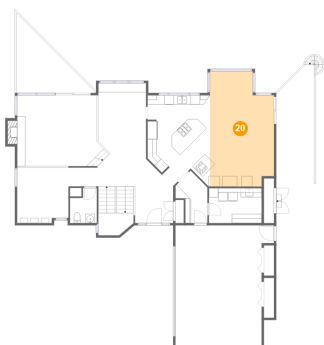

20 Floor 2 - Breakfast Nook

Dimensions: 13'11" x 25'0"
Area: 318 sq. ft
Counted as Living Area:
Yes

Heated: Yes
Finished: Yes
Enclosed: Yes
Contiguous:
Yes
Permitted: Yes
Wet Space: No
Addition: No
Conversion: No