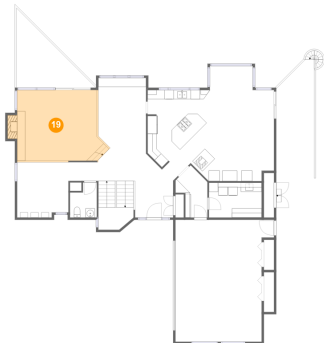

19 Floor 2 - Living Room

Dimensions: 17'4" x 15'4"
Area: 292 sq. ft
Counted as Living Area:
Yes

Heated: Yes
Finished: Yes
Enclosed: Yes
Contiguous:
Yes
Permitted: Yes
Wet Space: No
Addition: No
Conversion: No