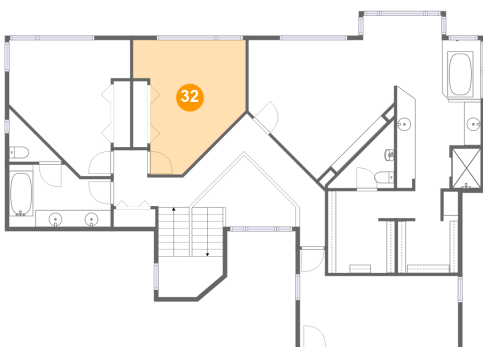

Dimensions: 18'9" x 11'7"
Area: 168 sq. ft
Counted as Living Area:
Yes

Heated: Yes
Finished: Yes
Enclosed: Yes
Contiguous:
Yes
Permitted: Yes
Wet Space: No
Addition: No
Conversion: No

1121 Southeast Spruce Way, Newport, Lincoln County, Oregon, United States, 97365

Dimensions: 13'4" x 15'10"
Area: 160 sq. ft
Counted as Living Area:
Yes

Heated: Yes
Finished: Yes
Enclosed: Yes
Contiguous:
Yes
Permitted: Yes
Wet Space: No
Addition: No
Conversion: No

1121 Southeast Spruce Way, Newport, Lincoln County, Oregon, United States, 97365