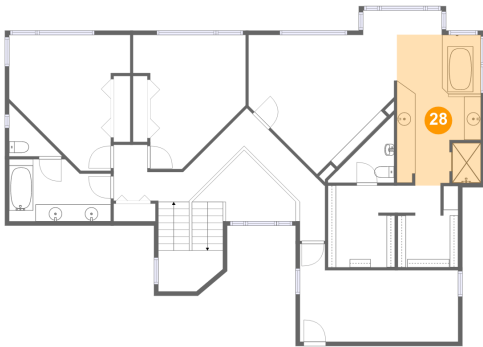

28 Floor 3 - Primary Bath

Dimensions: 9'11" x 17'10"
Area: 173 sq. ft
Counted as Living Area:
Yes

Heated: Yes
Finished: Yes
Enclosed: Yes
Contiguous:
Yes
Permitted: Yes
Wet Space: Yes
Addition: No
Conversion: No