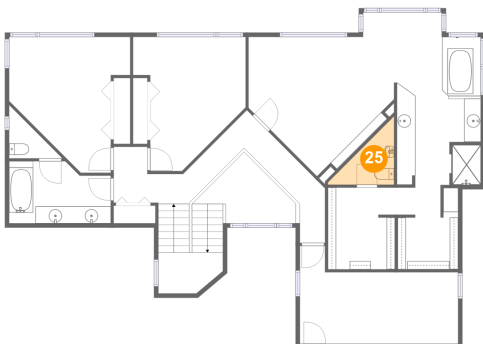

25 Floor 3 - Wc

Dimensions: 4'5" x 6'6"
Area: 33 sq. ft
Counted as Living Area: Yes

Heated: Yes
Finished: Yes
Enclosed: Yes
Contiguous: Yes
Permitted: Yes
Wet Space: Yes
Addition: No
Conversion: No