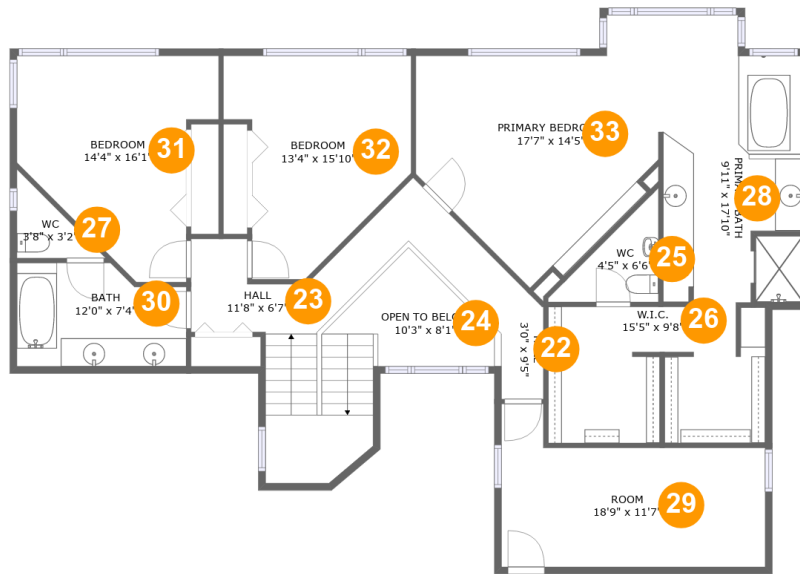

1121 Southeast Spruce Way, Newport, Lincoln County, Oregon, United States, 97365

Room Dimensions

Floor 1

Total sqft: 1581

Living area: 1124

#	Room name	Dimensions	Area (sqft)	Counted as Living Area
1	Wc	4'10" x 3'0"	14 sq. ft	Yes
2	Bedroom	13'3" x 14'11"	198 sq. ft	Yes
3	Electrical Room	17'4" x 11'4"	191 sq. ft	No
4	Room	17'8" x 25'7"	340 sq. ft	Yes
5	Hall	12'8" x 3'10"	49 sq. ft	Yes
6	Room	16'7" x 14'11"	262 sq. ft	Yes
7	Electrical Room	29'8" x 11'4"	230 sq. ft	No
8	Bath	9'0" x 14'11"	86 sq. ft	Yes

1121 Southeast Spruce Way, Newport, Lincoln County, Oregon, United States, 97365

Room Dimensions

Floor 2

Total sqft: 2809

Living area: 1702

#	Room name	Dimensions	Area (sqft)	Counted as Living Area
9	Dining Area	10'4" x 17'10"	179 sq. ft	Yes
10	Patio	8'3" x 29'7"	136 sq. ft	No
11	Hall	4'10" x 10'9"	55 sq. ft	Yes
12	Kitchen	13'7" x 18'5"	234 sq. ft	Yes
13	Wc	5'10" x 7'7"	38 sq. ft	Yes
14	Foyer	15'1" x 12'6"	209 sq. ft	Yes
15	Room	17'8" x 10'10"	156 sq. ft	Yes
16	Balcony	13'1" x 13'8"	150 sq. ft	No
17	Deck	8'3" x 25'9"	193 sq. ft	No
18	Laundry	11'5" x 7'7"	87 sq. ft	Yes
19	Living Room	17'4" x 15'4"	292 sq. ft	Yes

Scan captured on Fri, 31 May 2024 23:09:12 GMT

Information is calculated by CubiCasa technology; deemed highly reliable but not guaranteed.

**1121 Southeast Spruce Way, Newport, Lincoln
County, Oregon, United States, 97365**

#	Room name	Dimensions	Area (sqft)	Counted as Living Area
20	Breakfast Nook	13'11" x 25'0"	318 sq. ft	Yes
21	Garage	21'5" x 26'6"	506 sq. ft	No

1121 Southeast Spruce Way, Newport, Lincoln County, Oregon, United States, 97365