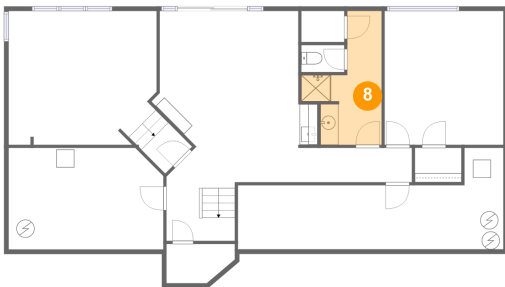

1121 Southeast Spruce Way, Newport, Lincoln County, Oregon, United States, 97365

6 Floor 1 - Room

Dimensions: 16'7" x 14'11"
Area: 262 sq. ft
Counted as Living Area:
Yes

Heated: Yes
Finished: Yes
Enclosed: Yes
Contiguous:
Yes
Permitted: Yes
Wet Space: No
Addition: No
Conversion: No

8 Floor 1 - Bath

Dimensions: 9'0" x 14'11"
Area: 86 sq. ft
Counted as Living Area:
Yes

Heated: Yes
Finished: Yes
Enclosed: Yes
Contiguous:
Yes
Permitted: Yes
Wet Space: Yes
Addition: No
Conversion: No

1121 Southeast Spruce Way, Newport, Lincoln County, Oregon, United States, 97365