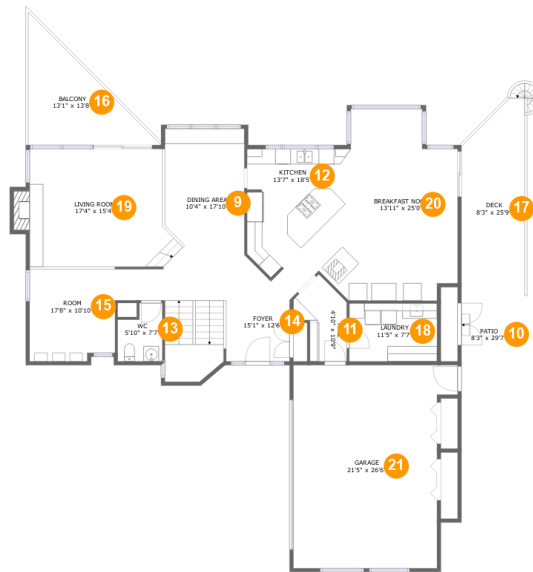

1121 Southeast Spruce Way, Newport, Lincoln County, Oregon, United States, 97365

Property Summary

3 floors

4 bedrooms

3 bathrooms

6,065 total sqft

1 garages

4,440 Gross Living Area sqft

1121 Southeast Spruce Way, Newport, Lincoln County, Oregon, United States, 97365

Room Dimensions

Floor 1

Total sqft: 1581

Living area: 1124

#	Room name	Dimensions	Area (sqft)	Counted as Living Area
1	Wc	4'10" x 3'0"	14 sq. ft	Yes
2	Bedroom	13'3" x 14'11"	198 sq. ft	Yes
3	Electrical Room	17'4" x 11'4"	191 sq. ft	No
4	Room	17'8" x 25'7"	340 sq. ft	Yes
5	Hall	12'8" x 3'10"	49 sq. ft	Yes
6	Room	16'7" x 14'11"	262 sq. ft	Yes
7	Electrical Room	29'8" x 11'4"	230 sq. ft	No
8	Bath	9'0" x 14'11"	86 sq. ft	Yes

1121 Southeast Spruce Way, Newport, Lincoln County, Oregon, United States, 97365

Room Dimensions

Floor 2

Total sqft: 2809

Living area: 1702

#	Room name	Dimensions	Area (sqft)	Counted as Living Area
9	Dining Area	10'4" x 17'10"	179 sq. ft	Yes
10	Patio	8'3" x 29'7"	136 sq. ft	No
11	Hall	4'10" x 10'9"	55 sq. ft	Yes
12	Kitchen	13'7" x 18'5"	234 sq. ft	Yes
13	Wc	5'10" x 7'7"	38 sq. ft	Yes
14	Foyer	15'1" x 12'6"	209 sq. ft	Yes
15	Room	17'8" x 10'10"	156 sq. ft	Yes
16	Balcony	13'1" x 13'8"	150 sq. ft	No
17	Deck	8'3" x 25'9"	193 sq. ft	No
18	Laundry	11'5" x 7'7"	87 sq. ft	Yes
19	Living Room	17'4" x 15'4"	292 sq. ft	Yes

#	Room name	Dimensions	Area (sqft)	Counted as Living Area
20	Breakfast Nook	13'11" x 25'0"	318 sq. ft	Yes
21	Garage	21'5" x 26'6"	506 sq. ft	No

1121 Southeast Spruce Way, Newport, Lincoln County, Oregon, United States, 97365