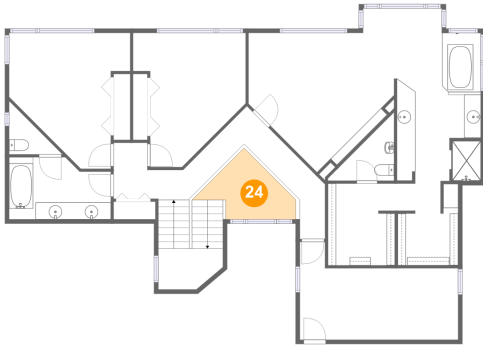

1121 Southeast Spruce Way, Newport, Lincoln County, Oregon, United States, 97365

24 Floor 3 - Open To Below

Dimensions: 10'3" x 8'1"
Area: 57 sq. ft
Counted as Living Area: No

Heated: No
Finished: No
Enclosed: No
Contiguous: Yes
Permitted: No
Wet Space: No
Addition: No
Conversion: No