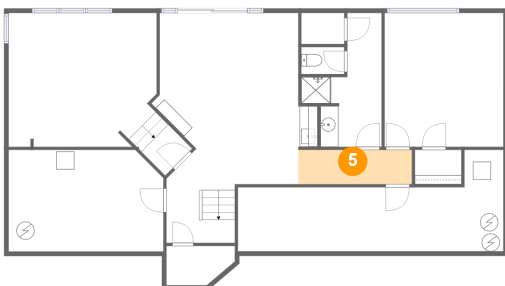

Heated: Yes
Finished: Yes
Enclosed: Yes
Contiguous:
Yes
Permitted: Yes
Wet Space: No
Addition: No
Conversion: No

1121 Southeast Spruce Way, Newport, Lincoln County, Oregon, United States, 97365

3 Floor 1 - Electrical Room

Heated: Yes
Finished: Yes
Enclosed: Yes
Contiguous: Yes
Permitted: Yes
Wet Space: No
Addition: No
Conversion: No

5 Floor 1 - Hall

Dimensions: 12'8" x 3'10"
Area: 49 sq. ft
Counted as Living Area: Yes

Heated: Yes
Finished: Yes
Enclosed: Yes
Contiguous: Yes
Permitted: Yes
Wet Space: No
Addition: No
Conversion: No

1121 Southeast Spruce Way, Newport, Lincoln County, Oregon, United States, 97365

6 Floor 1 - Room

Dimensions: 16'7" x 14'11"
Area: 262 sq. ft
Counted as Living Area:
Yes

Heated: Yes
Finished: Yes
Enclosed: Yes
Contiguous:
Yes
Permitted: Yes
Wet Space: No
Addition: No
Conversion: No