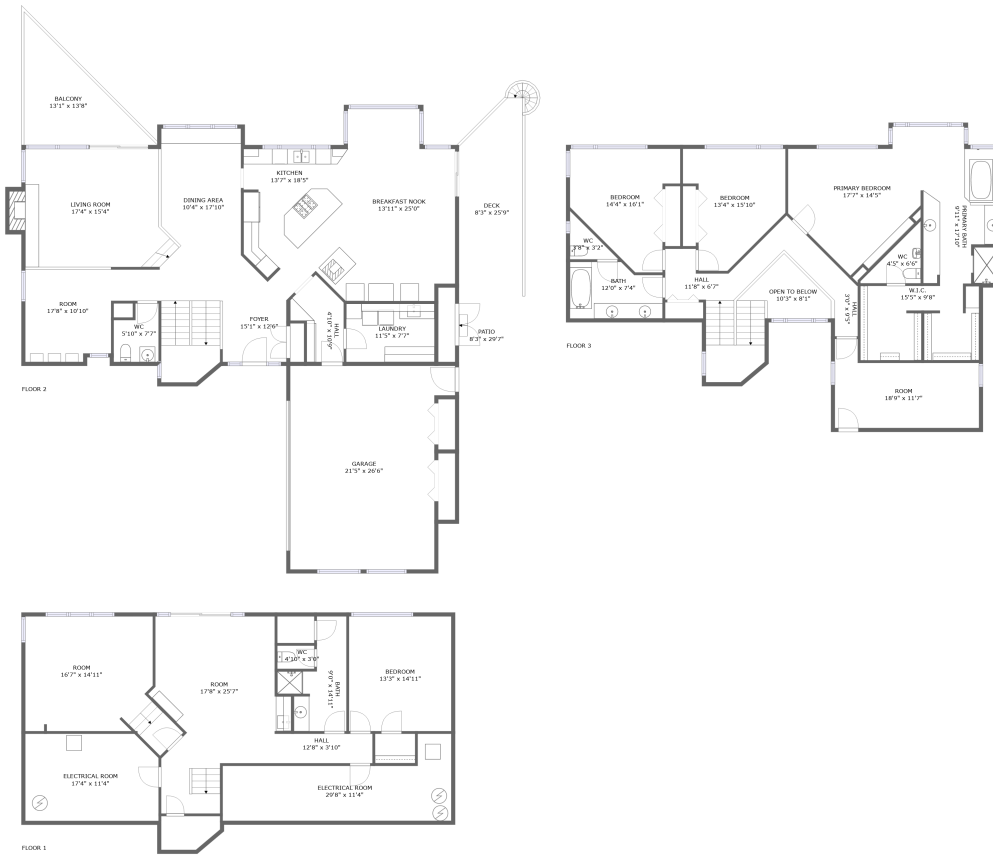

1121 Southeast Spruce Way, Newport, Lincoln County, Oregon, United States, 97365

Property Summary

3 floors

4 bedrooms

3 bathrooms

6,065 total sqft

1 garages

4,440 Gross Living Area sqft

1121 Southeast Spruce Way, Newport, Lincoln County, Oregon, United States, 97365

Room Dimensions

Floor 1

Total sqft: 1581

Living area: 1124

#	Room name	Dimensions	Area (sqft)	Counted as Living Area
1	Wc	4'10" x 3'0"	14 sq. ft	Yes
2	Bedroom	13'3" x 14'11"	198 sq. ft	Yes
3	Electrical Room	17'4" x 11'4"	191 sq. ft	No
4	Room	17'8" x 25'7"	340 sq. ft	Yes
5	Hall	12'8" x 3'10"	49 sq. ft	Yes
6	Room	16'7" x 14'11"	262 sq. ft	Yes
7	Electrical Room	29'8" x 11'4"	230 sq. ft	No
8	Bath	9'0" x 14'11"	86 sq. ft	Yes

1121 Southeast Spruce Way, Newport, Lincoln County, Oregon, United States, 97365

Room Dimensions

Floor 2

Total sqft: 2809

Living area: 1702

#	Room name	Dimensions	Area (sqft)	Counted as Living Area
9	Dining Area	10'4" x 17'10"	179 sq. ft	Yes
10	Patio	8'3" x 29'7"	136 sq. ft	No
11	Hall	4'10" x 10'9"	55 sq. ft	Yes
12	Kitchen	13'7" x 18'5"	234 sq. ft	Yes
13	Wc	5'10" x 7'7"	38 sq. ft	Yes
14	Foyer	15'1" x 12'6"	209 sq. ft	Yes
15	Room	17'8" x 10'10"	156 sq. ft	Yes
16	Balcony	13'1" x 13'8"	150 sq. ft	No
17	Deck	8'3" x 25'9"	193 sq. ft	No
18	Laundry	11'5" x 7'7"	87 sq. ft	Yes
19	Living Room	17'4" x 15'4"	292 sq. ft	Yes

#	Room name	Dimensions	Area (sqft)	Counted as Living Area
20	Breakfast Nook	13'11" x 25'0"	318 sq. ft	Yes
21	Garage	21'5" x 26'6"	506 sq. ft	No

1121 Southeast Spruce Way, Newport, Lincoln County, Oregon, United States, 97365