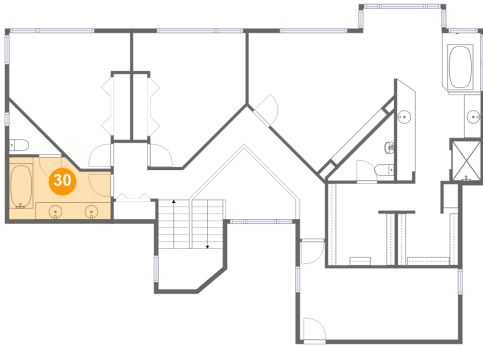

1121 Southeast Spruce Way, Newport, Lincoln County, Oregon, United States, 97365

30 Floor 3 - Bath

Dimensions: 12'0" x 7'4"
Area: 81 sq. ft
Counted as Living Area:
Yes

Heated: Yes
Finished: Yes
Enclosed: Yes
Contiguous:
Yes
Permitted: Yes
Wet Space: Yes
Addition: No
Conversion: No