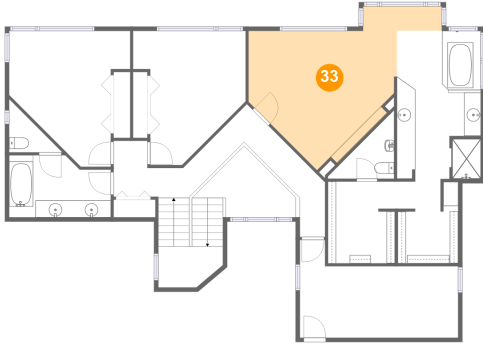

1121 Southeast Spruce Way, Newport, Lincoln County, Oregon, United States, 97365

33 Floor 3 - Primary Bedroom

Dimensions: 17'7" x 14'5"
Area: 247 sq. ft
Counted as Living Area:
Yes

Heated: Yes
Finished: Yes
Enclosed: Yes
Contiguous:
Yes
Permitted: Yes
Wet Space: No
Addition: No
Conversion: No