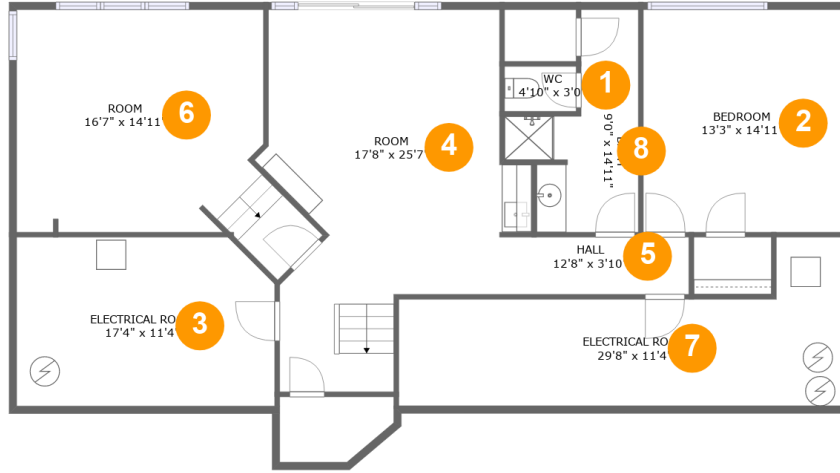

1121 Southeast Spruce Way, Newport, Lincoln County, Oregon, United States, 97365

Property Summary

3 floors

4 bedrooms

3 bathrooms

6,065 total sqft

1 garages

4,440 Gross Living Area sqft

1121 Southeast Spruce Way, Newport, Lincoln County, Oregon, United States, 97365

Room Dimensions

Floor 1

Total sqft: 1581

Living area: 1124

#	Room name	Dimensions	Area (sqft)	Counted as Living Area
1	Wc	4'10" x 3'0"	14 sq. ft	Yes
2	Bedroom	13'3" x 14'11"	198 sq. ft	Yes
3	Electrical Room	17'4" x 11'4"	191 sq. ft	No
4	Room	17'8" x 25'7"	340 sq. ft	Yes
5	Hall	12'8" x 3'10"	49 sq. ft	Yes
6	Room	16'7" x 14'11"	262 sq. ft	Yes
7	Electrical Room	29'8" x 11'4"	230 sq. ft	No
8	Bath	9'0" x 14'11"	86 sq. ft	Yes

1121 Southeast Spruce Way, Newport, Lincoln County, Oregon, United States, 97365

Room Dimensions

Floor 2

Total sqft: 2809

Living area: 1702

#	Room name	Dimensions	Area (sqft)	Counted as Living Area
9	Dining Area	10'4" x 17'10"	179 sq. ft	Yes
10	Patio	8'3" x 29'7"	136 sq. ft	No
11	Hall	4'10" x 10'9"	55 sq. ft	Yes
12	Kitchen	13'7" x 18'5"	234 sq. ft	Yes
13	Wc	5'10" x 7'7"	38 sq. ft	Yes
14	Foyer	15'1" x 12'6"	209 sq. ft	Yes
15	Room	17'8" x 10'10"	156 sq. ft	Yes
16	Balcony	13'1" x 13'8"	150 sq. ft	No
17	Deck	8'3" x 25'9"	193 sq. ft	No
18	Laundry	11'5" x 7'7"	87 sq. ft	Yes
19	Living Room	17'4" x 15'4"	292 sq. ft	Yes

#	Room name	Dimensions	Area (sqft)	Counted as Living Area
20	Breakfast Nook	13'11" x 25'0"	318 sq. ft	Yes
21	Garage	21'5" x 26'6"	506 sq. ft	No

1121 Southeast Spruce Way, Newport, Lincoln County, Oregon, United States, 97365