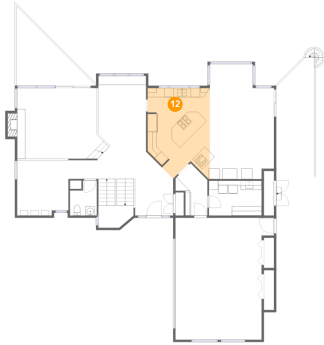

1121 Southeast Spruce Way, Newport, Lincoln County, Oregon, United States, 97365

12 Floor 2 - Kitchen

Dimensions: 13'7" x 18'5"
Area: 234 sq. ft
Counted as Living Area:
Yes

Heated: Yes
Finished: Yes
Enclosed: Yes
Contiguous:
Yes
Permitted: Yes
Wet Space: No
Addition: No
Conversion: No