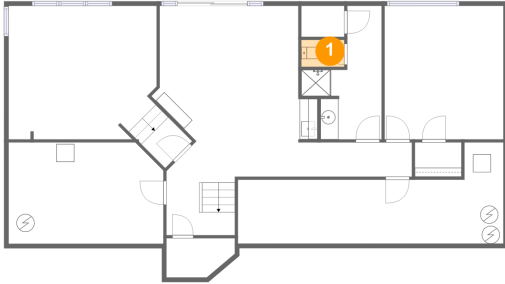

#	Room name	Dimensions	Area (sqft)	Counted as Living Area
20	Breakfast Nook	13'11" x 25'0"	318 sq. ft	Yes
21	Garage	21'5" x 26'6"	506 sq. ft	No

1121 Southeast Spruce Way, Newport, Lincoln County, Oregon, United States, 97365

Scan captured on Fri, 31 May 2024 23:09:12 GMT

Information is calculated by CubiCasa technology; deemed highly reliable but not guaranteed.

**1121 Southeast Spruce Way, Newport, Lincoln
County, Oregon, United States, 97365**

#	Room name	Dimensions	Area (sqft)	Counted as Living Area
33	Primary Bedroom	17'7" x 14'5"	247 sq. ft	Yes

1121 Southeast Spruce Way, Newport, Lincoln County, Oregon, United States, 97365

1 Floor 1 - Wc

Dimensions: 4'10" x 3'0"
Area: 14 sq. ft
Counted as Living Area:
Yes