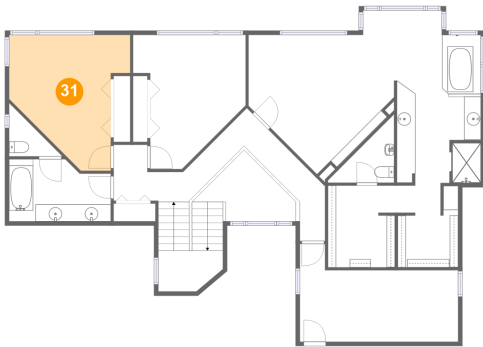

31 Floor 3 - Bedroom

Dimensions: 14'4" x 16'1"
Area: 168 sq. ft
Counted as Living Area:
Yes

Heated: Yes
Finished: Yes
Enclosed: Yes
Contiguous:
Yes
Permitted: Yes
Wet Space: No
Addition: No
Conversion: No