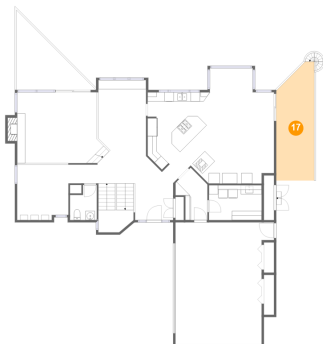

Dimensions: 15'1" x 12'6"
Area: 209 sq. ft
Counted as Living Area:
Yes

Heated: Yes
Finished: Yes
Enclosed: Yes
Contiguous:
Yes
Permitted: Yes
Wet Space: No
Addition: No
Conversion: No

1121 Southeast Spruce Way, Newport, Lincoln County, Oregon, United States, 97365

Dimensions: 8'3" x 25'9"
Area: 193 sq. ft
Counted as Living Area: No

Heated: No
Finished: Yes
Enclosed: No
Contiguous: Yes
Permitted: Yes
Wet Space: No
Addition: No
Conversion: No

1121 Southeast Spruce Way, Newport, Lincoln County, Oregon, United States, 97365