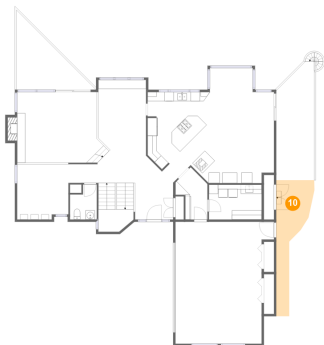

10 Floor 2 - Patio

Dimensions: 8'3" x 29'7"
Area: 136 sq. ft
Counted as Living Area: No

Heated: No
Finished: Yes
Enclosed: No
Contiguous: Yes
Permitted: Yes
Wet Space: No
Addition: No
Conversion: No