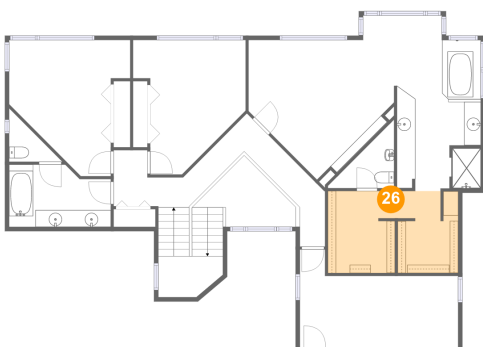

Dimensions: 11'8" x 6'7"
Area: 146 sq. ft
Counted as Living Area: Yes

Heated: Yes
Finished: Yes
Enclosed: Yes
Contiguous: Yes
Permitted: Yes
Wet Space: No
Addition: No
Conversion: No

1121 Southeast Spruce Way, Newport, Lincoln County, Oregon, United States, 97365

Dimensions: 15'5" x 9'8"
Area: 144 sq. ft
Counted as Living Area: Yes

Heated: Yes
Finished: Yes
Enclosed: Yes
Contiguous: Yes
Permitted: Yes
Wet Space: No
Addition: No
Conversion: No

1121 Southeast Spruce Way, Newport, Lincoln County, Oregon, United States, 97365