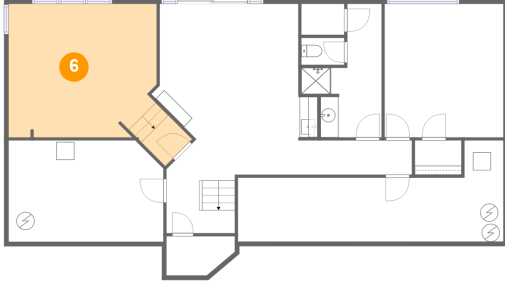

Heated: Yes
Finished: Yes
Enclosed: Yes
Contiguous: Yes
Permitted: Yes
Wet Space: No
Addition: No
Conversion: No

5 Floor 1 - Hall

Dimensions: 12'8" x 3'10"
Area: 49 sq. ft
Counted as Living Area: Yes

Heated: Yes
Finished: Yes
Enclosed: Yes
Contiguous: Yes
Permitted: Yes
Wet Space: No
Addition: No
Conversion: No

1121 Southeast Spruce Way, Newport, Lincoln County, Oregon, United States, 97365

6 Floor 1 - Room

Dimensions: 16'7" x 14'11"
Area: 262 sq. ft
Counted as Living Area:
Yes

Heated: Yes
Finished: Yes
Enclosed: Yes
Contiguous:
Yes
Permitted: Yes
Wet Space: No
Addition: No
Conversion: No

8 Floor 1 - Bath

Dimensions: 9'0" x 14'11"
Area: 86 sq. ft
Counted as Living Area:
Yes

Heated: Yes
Finished: Yes
Enclosed: Yes
Contiguous:
Yes
Permitted: Yes
Wet Space: Yes
Addition: No
Conversion: No

1121 Southeast Spruce Way, Newport, Lincoln County, Oregon, United States, 97365