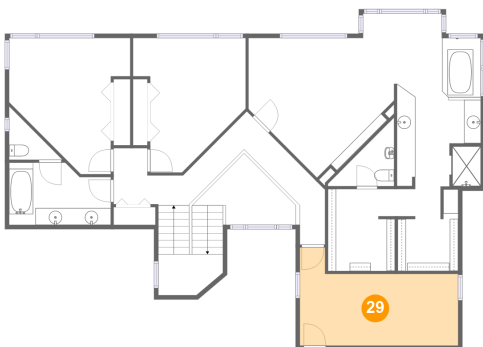

Dimensions: 15'5" x 9'8"
Area: 144 sq. ft
Counted as Living Area: Yes

Heated: Yes
Finished: Yes
Enclosed: Yes
Contiguous: Yes
Permitted: Yes
Wet Space: No
Addition: No
Conversion: No

1121 Southeast Spruce Way, Newport, Lincoln County, Oregon, United States, 97365

Dimensions: 18'9" x 11'7"
Area: 168 sq. ft
Counted as Living Area:
Yes

Heated: Yes
Finished: Yes
Enclosed: Yes
Contiguous:
Yes
Permitted: Yes
Wet Space: No
Addition: No
Conversion: No

1121 Southeast Spruce Way, Newport, Lincoln County, Oregon, United States, 97365