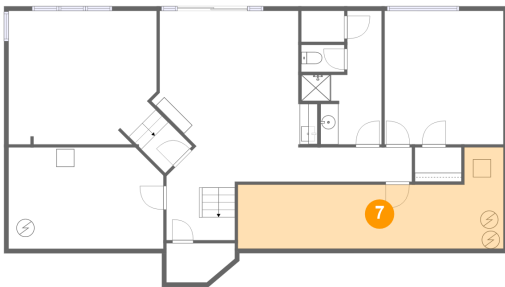

7 Floor 1 - Electrical Room

Dimensions: 29'8" x 11'4"
Area: 230 sq. ft
Counted as Living Area: No

Heated: No
Finished: No
Enclosed: Yes
Contiguous: Yes
Permitted: Yes
Wet Space: No
Addition: No
Conversion: No