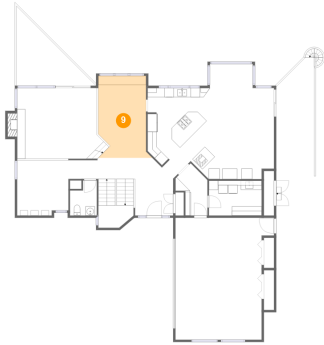

1121 Southeast Spruce Way, Newport, Lincoln County, Oregon, United States, 97365

9 Floor 2 - Dining Area

Dimensions: 10'4" x 17'10"
Area: 179 sq. ft
Counted as Living Area:
Yes

Heated: Yes
Finished: Yes
Enclosed: Yes
Contiguous:
Yes
Permitted: Yes
Wet Space: No
Addition: No
Conversion: No