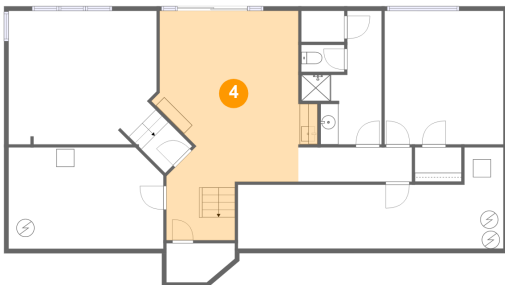

4 Floor 1 - Room

Dimensions: 17'8" x 25'7"
Area: 340 sq. ft
Counted as Living Area: Yes

Heated: Yes
Finished: Yes
Enclosed: Yes
Contiguous: Yes
Permitted: Yes
Wet Space: No
Addition: No
Conversion: No