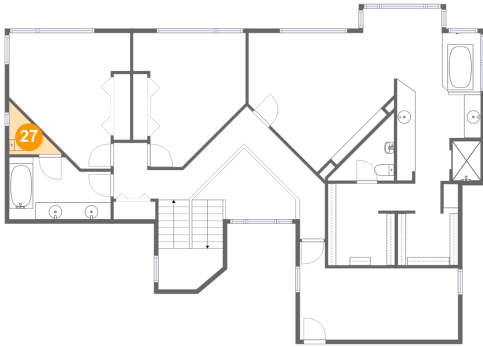

1121 Southeast Spruce Way, Newport, Lincoln County, Oregon, United States, 97365

27 Floor 3 - Wc

Dimensions: 3'8" x 3'2"
Area: 20 sq. ft
Counted as Living Area:
Yes

Heated: Yes
Finished: Yes
Enclosed: Yes
Contiguous:
Yes
Permitted: Yes
Wet Space: Yes
Addition: No
Conversion: No