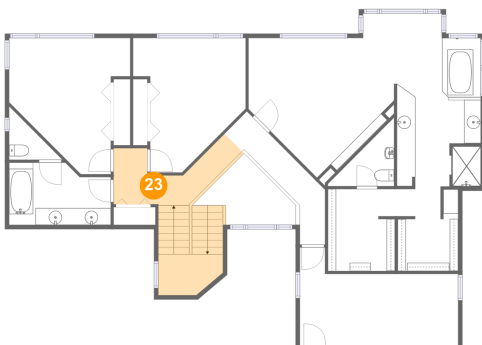

1121 Southeast Spruce Way, Newport, Lincoln County, Oregon, United States, 97365

21 Floor 2 - Garage

Dimensions: 21'5" x 26'6"
Area: 506 sq. ft
Counted as Living Area: No

Heated: No
Finished: No
Enclosed: Yes
Contiguous: Yes
Permitted: Yes
Wet Space: No
Addition: No
Conversion: No

Dimensions: 11'8" x 6'7"
Area: 146 sq. ft
Counted as Living Area: Yes

Heated: Yes
Finished: Yes
Enclosed: Yes
Contiguous: Yes
Permitted: Yes
Wet Space: No
Addition: No
Conversion: No

1121 Southeast Spruce Way, Newport, Lincoln County, Oregon, United States, 97365