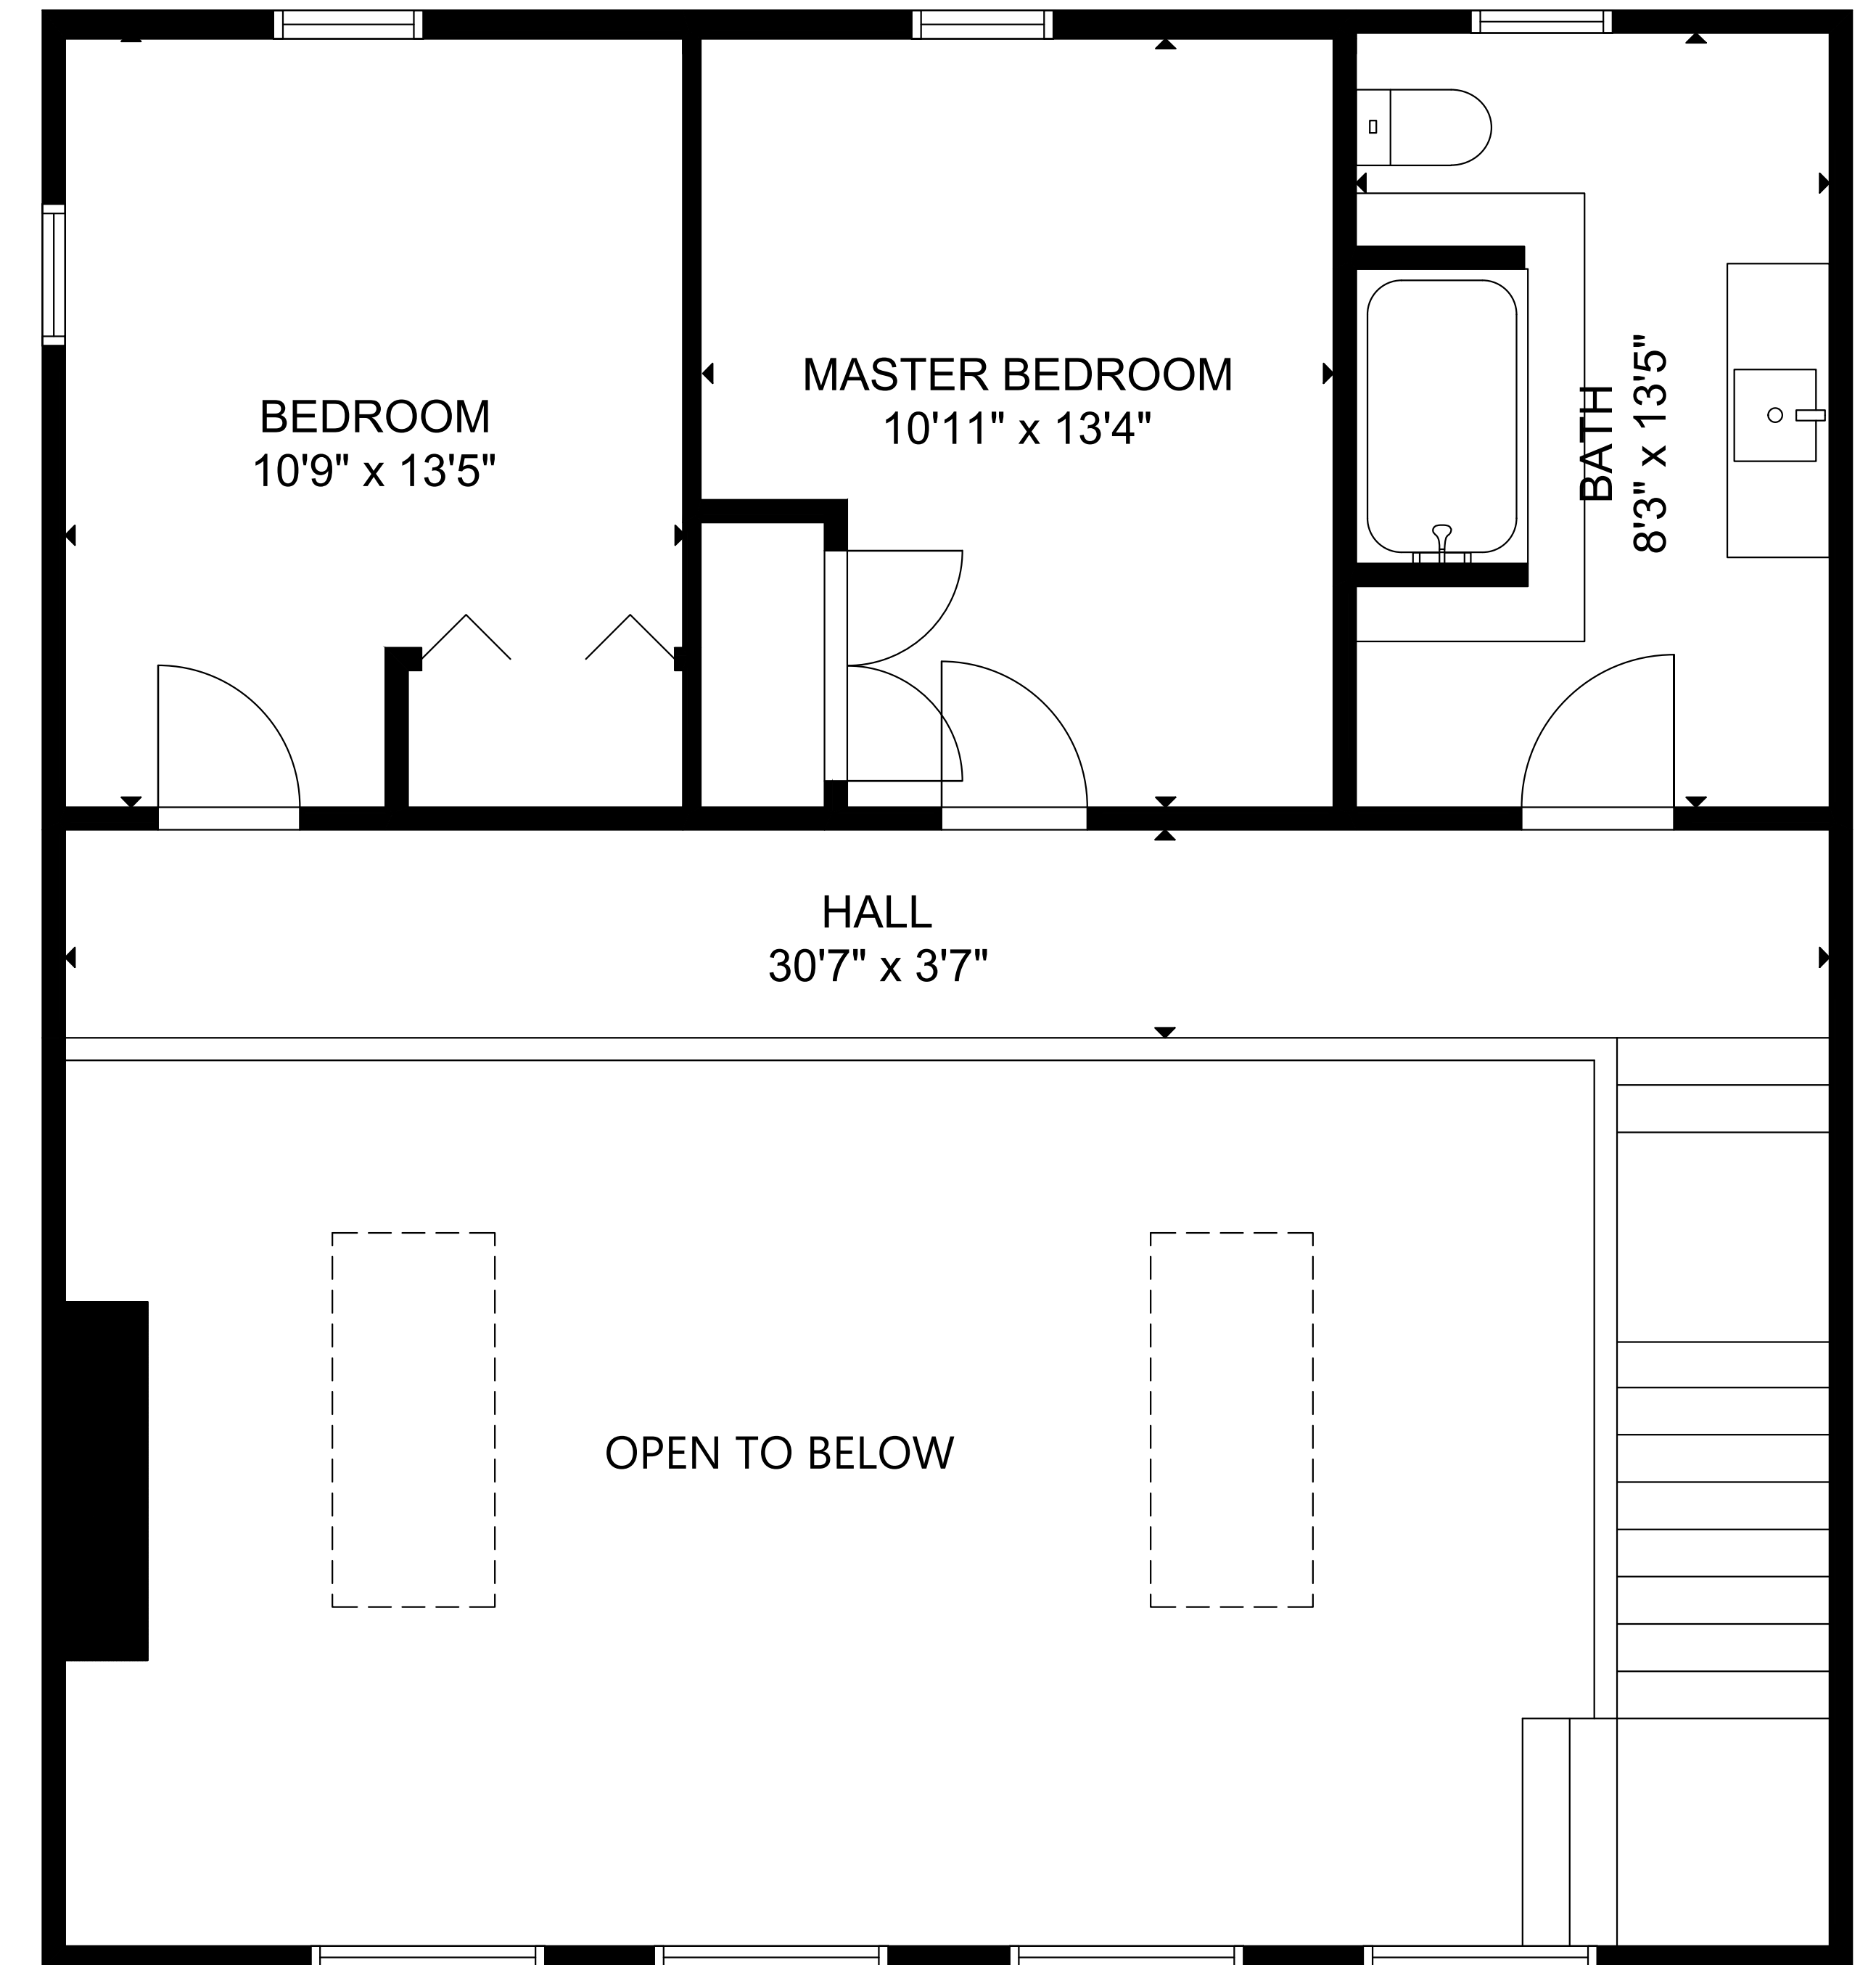

FLOOR 1

FLOOR 2

GROSS INTERNAL AREA
 TOTAL: 2,119 sq ft
 FLOOR 1: 1,580 sq ft, FLOOR 2: 539 sq ft
 SIZE AND DIMENSIONS ARE APPROXIMATE, ACTUAL MAY VARY.