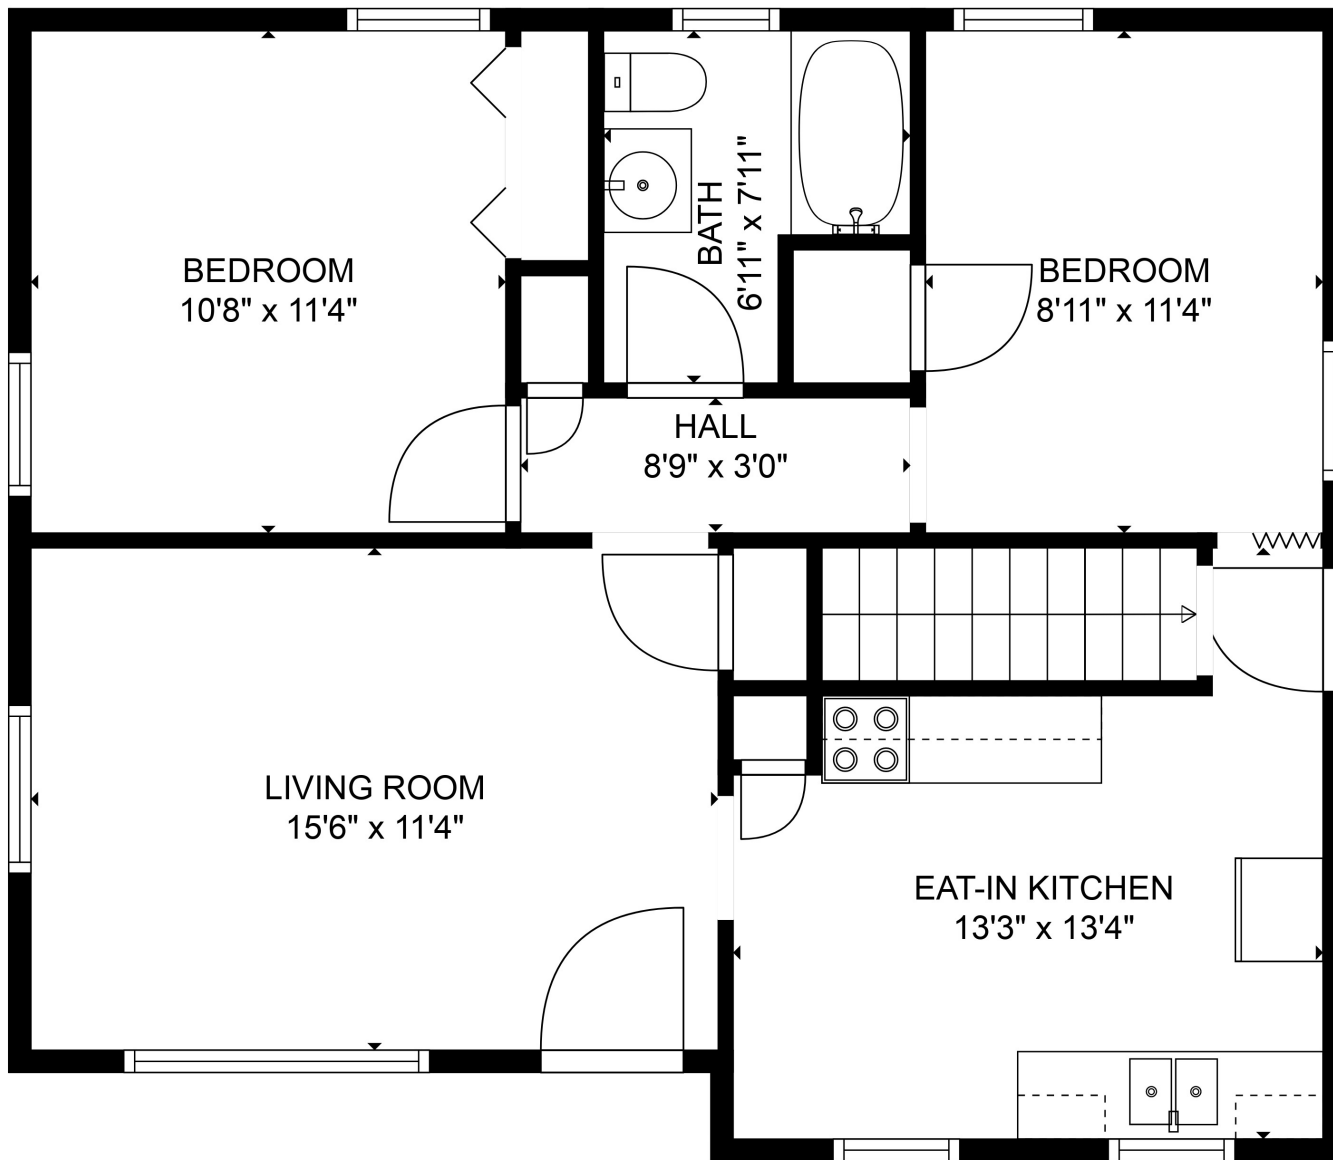

FLOOR 1

FLOOR 2

Total scanned area: 1358 sq. ft

MEASUREMENTS ARE CALCULATED BY CUBICASA TECHNOLOGY. DEEMED HIGHLY RELIABLE BUT NOT GUARANTEED.

Total scanned area: 1358 sq. ft

MEASUREMENTS ARE CALCULATED BY CUBICASA TECHNOLOGY. DEEMED HIGHLY RELIABLE BUT NOT GUARANTEED.

Total scanned area: 1358 sq. ft

MEASUREMENTS ARE CALCULATED BY CUBICASA TECHNOLOGY. DEEMED HIGHLY RELIABLE BUT NOT GUARANTEED.