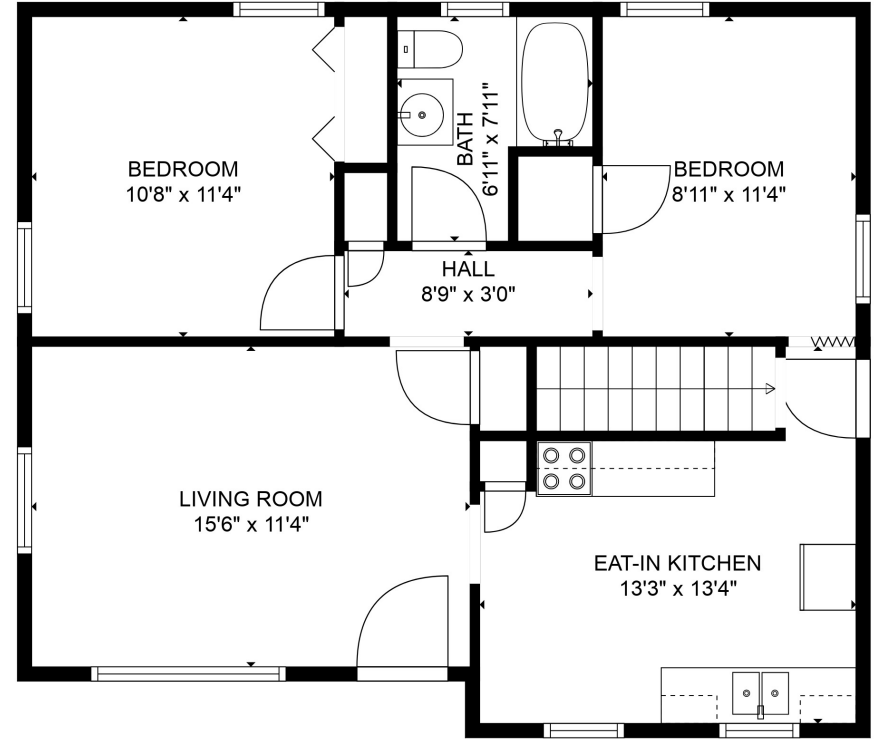

FLOOR 1

FLOOR 2

Total scanned area: 1358 sq. ft

MEASUREMENTS ARE CALCULATED BY CUBICASA TECHNOLOGY. DEEMED HIGHLY RELIABLE BUT NOT GUARANTEED.

Total scanned area: 1358 sq. ft

MEASUREMENTS ARE CALCULATED BY CUBICASA TECHNOLOGY. DEEMED HIGHLY RELIABLE BUT NOT GUARANTEED.

Total scanned area: 1358 sq. ft

MEASUREMENTS ARE CALCULATED BY CUBICASA TECHNOLOGY. DEEMED HIGHLY RELIABLE BUT NOT GUARANTEED.