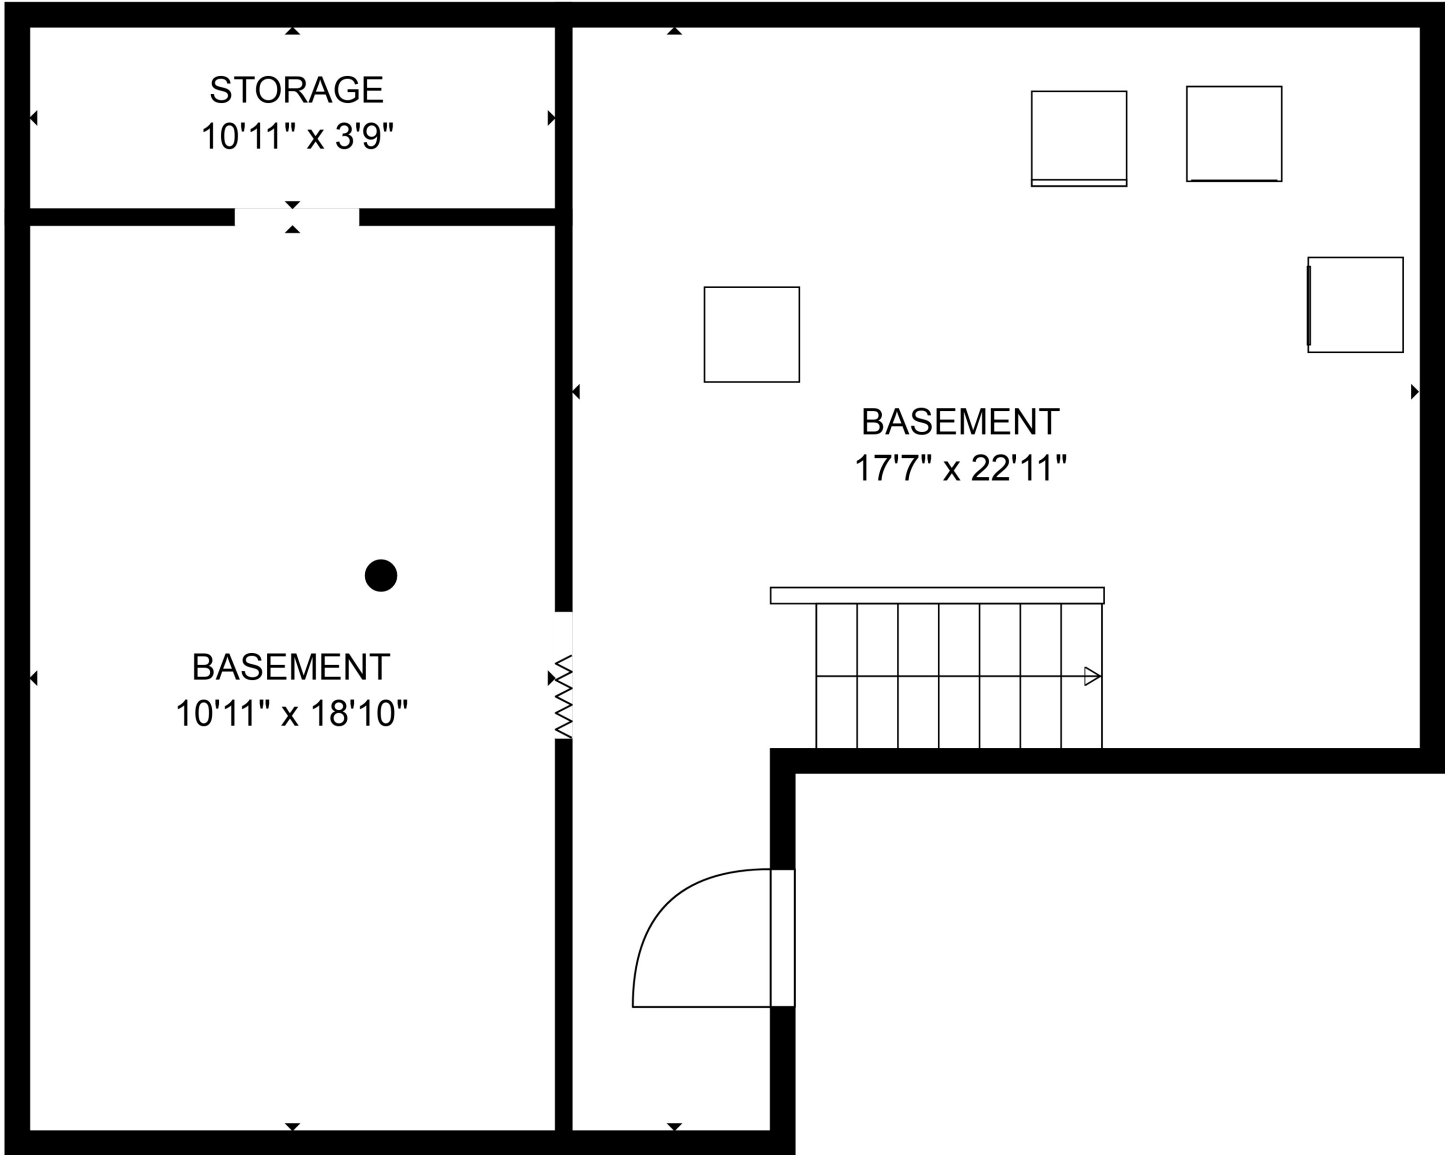

FLOOR 1

FLOOR 2

Total scanned area: 1358 sq. ft

MEASUREMENTS ARE CALCULATED BY CUBICASA TECHNOLOGY. DEEMED HIGHLY RELIABLE BUT NOT GUARANTEED.

Total scanned area: 1358 sq. ft

MEASUREMENTS ARE CALCULATED BY CUBICASA TECHNOLOGY. DEEMED HIGHLY RELIABLE BUT NOT GUARANTEED.

Total scanned area: 1358 sq. ft

MEASUREMENTS ARE CALCULATED BY CUBICASA TECHNOLOGY. DEEMED HIGHLY RELIABLE BUT NOT GUARANTEED.