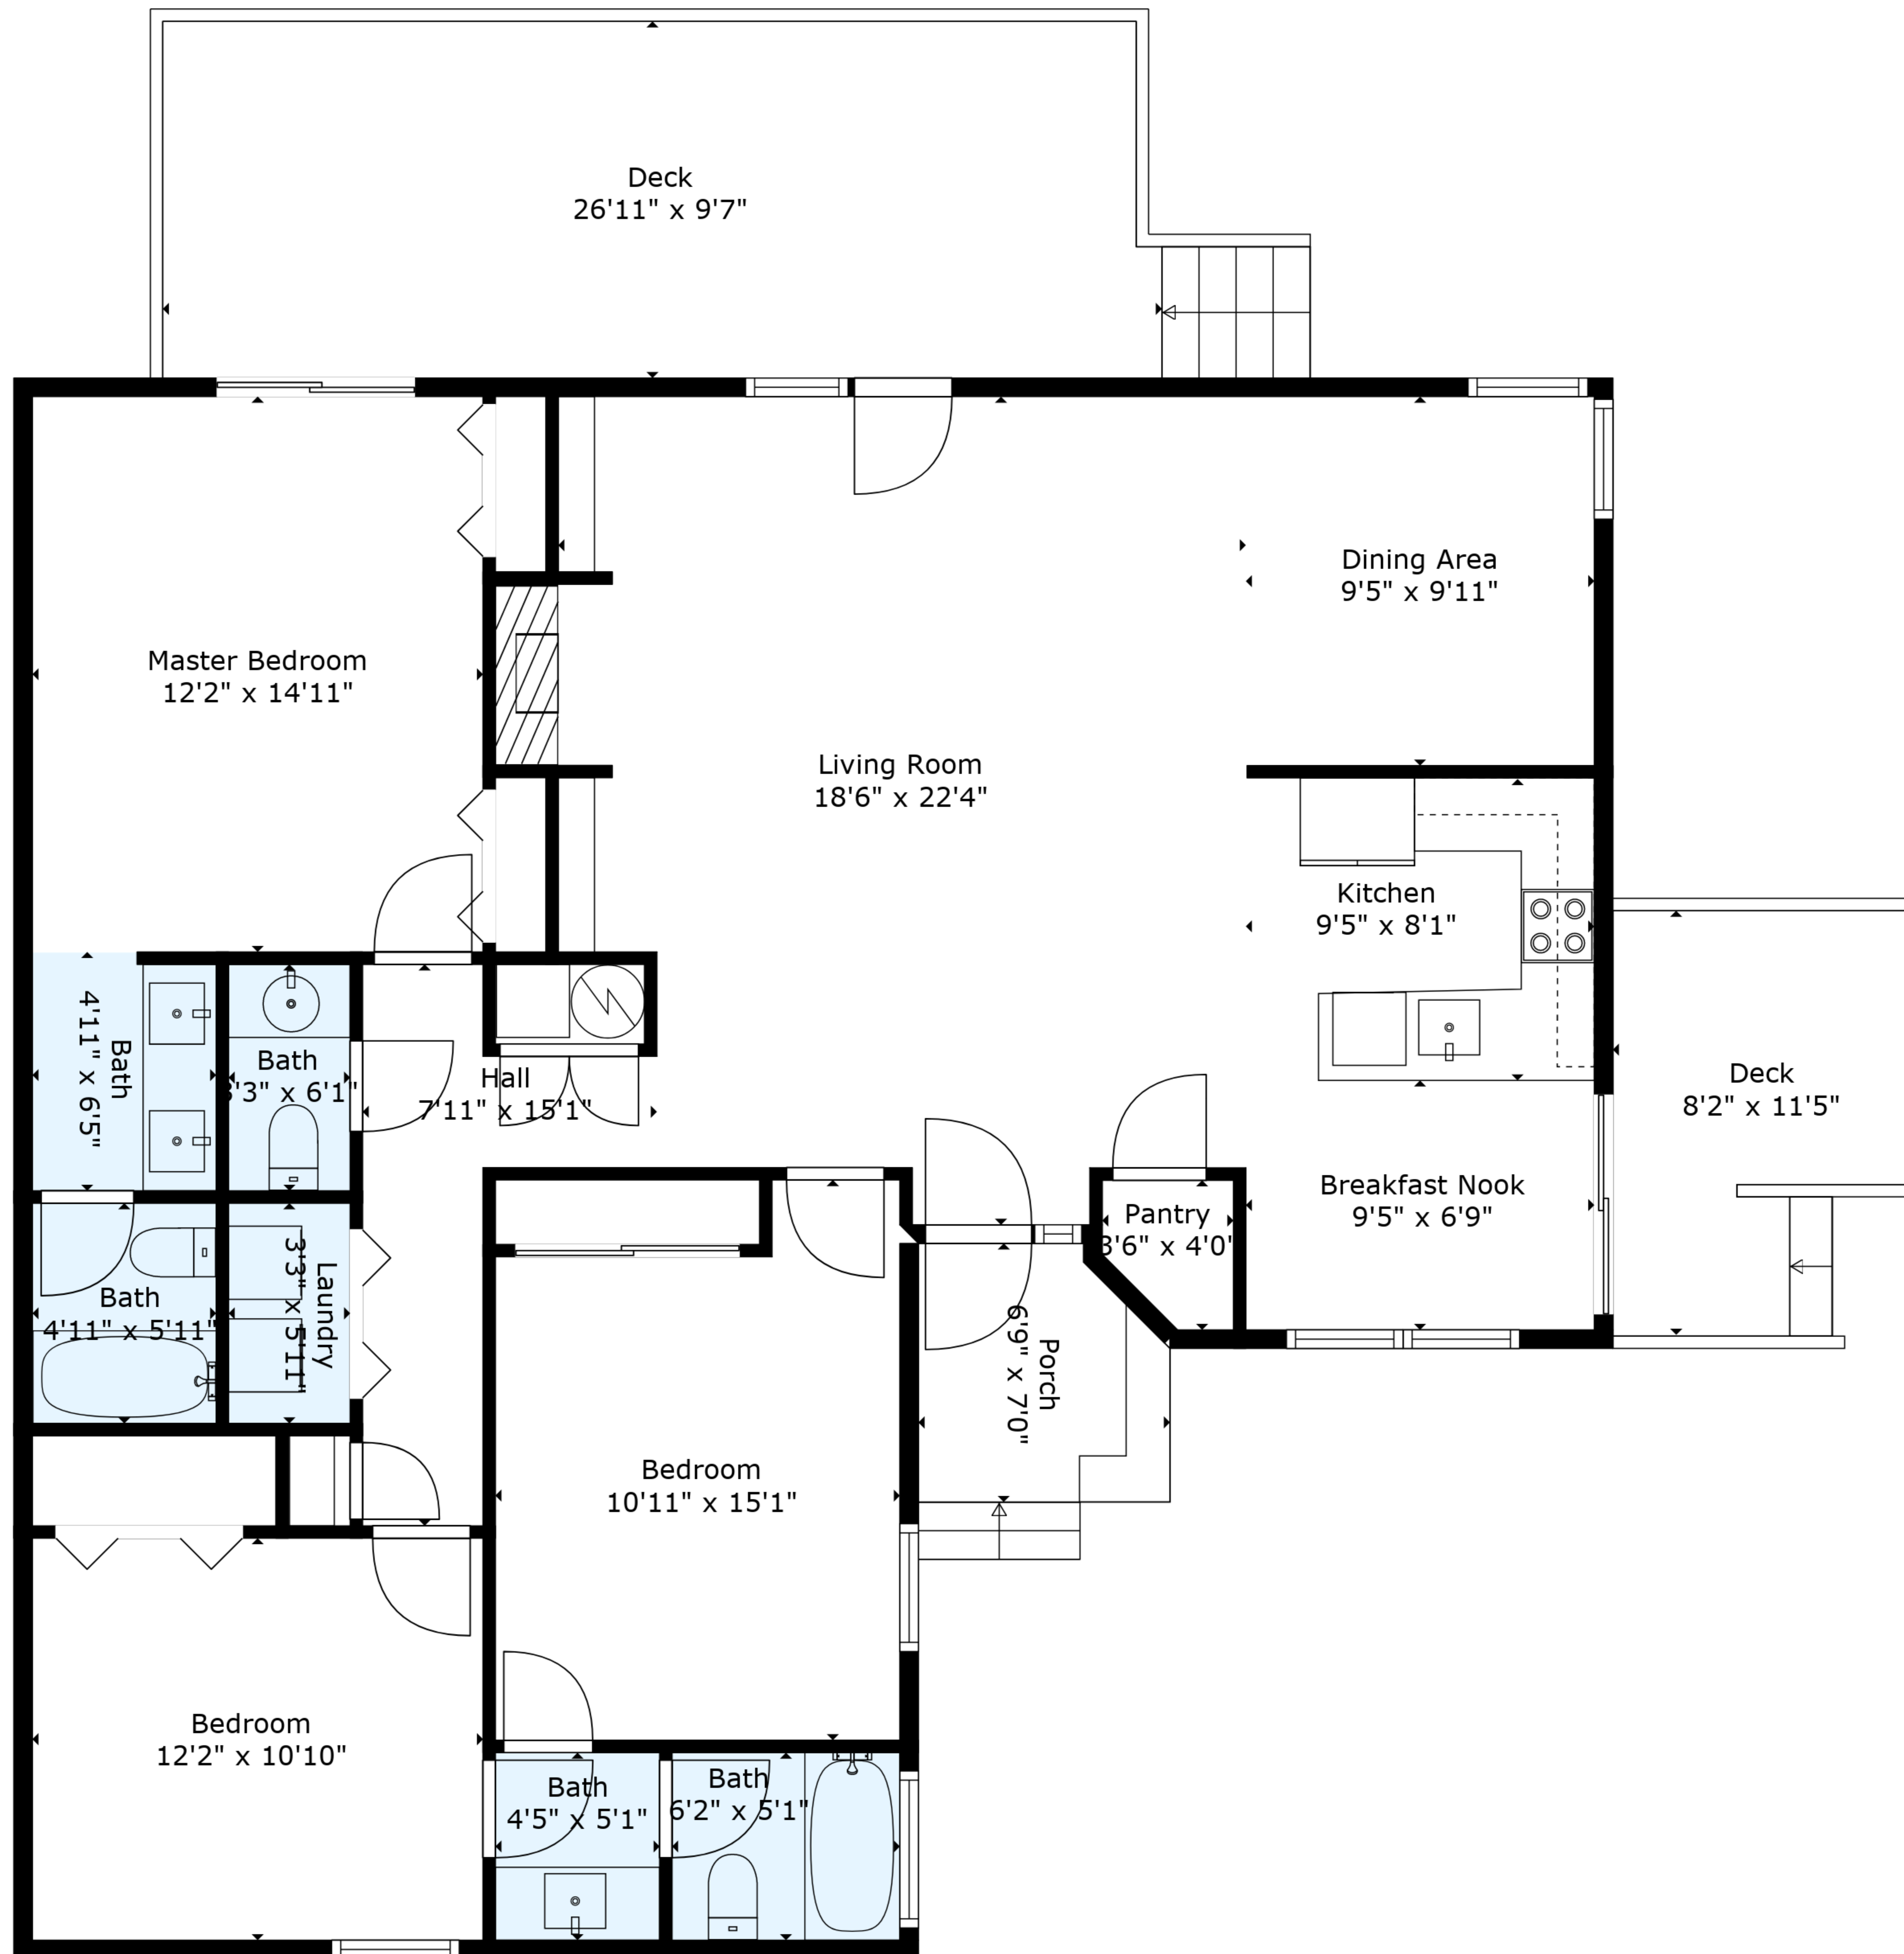

TOTAL: 1425 sq. ft

FLOOR 1: 1425 sq. ft

EXCLUDED AREAS: PORCH: 43 sq. ft, DECK: 352 sq. ft

Floor Plan Created By Cubicasa App. Measurements Deemed Highly Reliable But Not Guaranteed.

TOTAL: 1425 sq. ft

FLOOR 1: 1425 sq. ft

EXCLUDED AREAS: PORCH: 43 sq. ft, DECK: 352 sq. ft