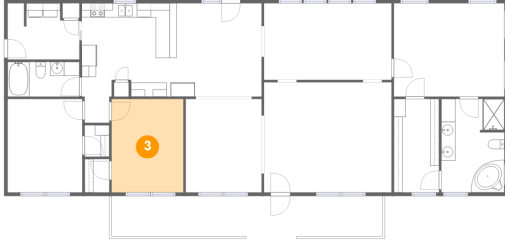

430 Braxton Dr, Buchanan, Botetourt County, Virginia, United States, 24066

3 Floor 1 - Bedroom

Dimensions: 10'2" x 13'3"
Area: 134 sq. ft
Counted as living area: Yes

Heated: Yes
Finished: Yes
Enclosed: Yes
Contiguous: Yes
Permitted: Yes
Wet space: No
Addition: No
Conversion: No