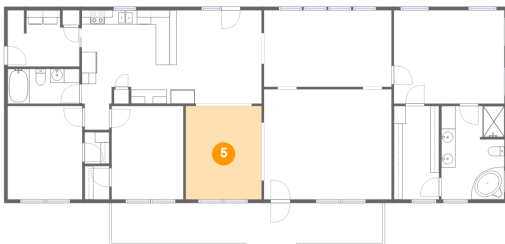

5 Floor 1 - Dining Room

Dimensions: 10'9" x 13'3"
Area: 142 sq. ft
Counted as living area: Yes

Heated: Yes
Finished: Yes
Enclosed: Yes
Contiguous: Yes
Permitted: Yes
Wet space: No
Addition: No
Conversion: No