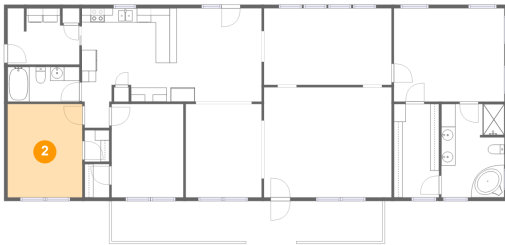

2 Floor 1 - Bedroom

Dimensions: 10'7" x 13'2"
Area: 140 sq. ft
Counted as living area: Yes

Heated: Yes
Finished: Yes
Enclosed: Yes
Contiguous: Yes
Permitted: Yes
Wet space: No
Addition: No
Conversion: No