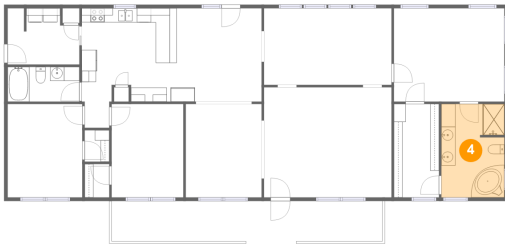

4 Floor 1 - Primary Bath

Dimensions: 8'11" x 13'3"
Area: 117 sq. ft
Counted as living area: Yes

Heated: Yes
Finished: Yes
Enclosed: Yes
Contiguous: Yes
Permitted: Yes
Wet space: Yes
Addition: No
Conversion: No