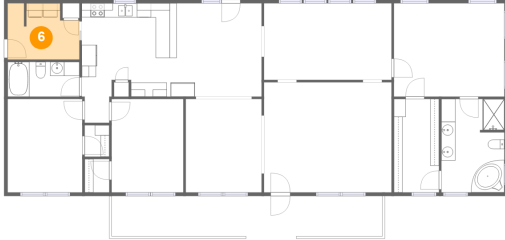

430 Braxton Dr, Buchanan, Botetourt County, Virginia, United States, 24066

6 Floor 1 - Laundry

Dimensions: 10'2" x 8'0"
Area: 73 sq. ft
Counted as living area: Yes

Heated: Yes
Finished: Yes
Enclosed: Yes
Contiguous: Yes
Permitted: Yes
Wet space: No
Addition: No
Conversion: No