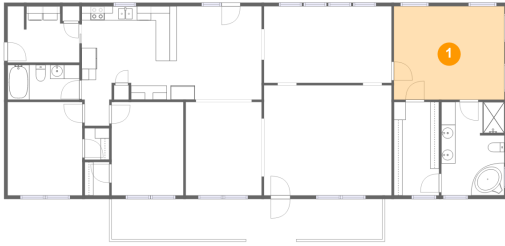

430 Braxton Dr, Buchanan, Botetourt County, Virginia, United States, 24066

1 Floor 1 - Primary Bedroom

Dimensions: 15'8" x 13'3"
Area: 207 sq. ft
Counted as living area: Yes

Heated: Yes
Finished: Yes
Enclosed: Yes
Contiguous: Yes
Permitted: Yes
Wet space: No
Addition: No
Conversion: No