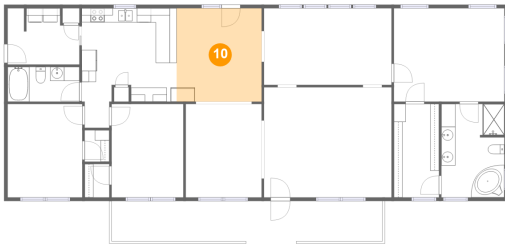

10 Floor 1 - Breakfast Nook

Dimensions: 12'1" x 13'2"
Area: 159 sq. ft
Counted as living area: Yes

Heated: Yes
Finished: Yes
Enclosed: Yes
Contiguous: Yes
Permitted: Yes
Wet space: No
Addition: No
Conversion: No