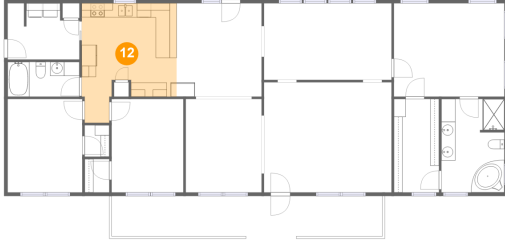

**430 Braxton Dr, Buchanan, Botetourt County, Virginia,
United States, 24066**

12 Floor 1 - Kitchen

Dimensions: 13'5" x 16'11"
Area: 184 sq. ft
Counted as living area: Yes

Heated: Yes
Finished: Yes
Enclosed: Yes
Contiguous: Yes
Permitted: Yes
Wet space: No
Addition: No
Conversion: No