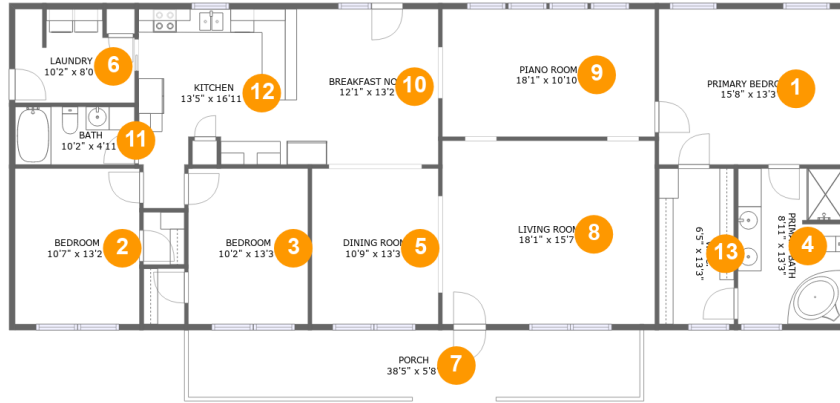

## Property summary

 **0** Garages

 **3** Bedrooms

 **2** Bathrooms

 **0** Half baths

 **1** Floors

 **1,982**  
Gross living  
area sqft

 **2,201**  
Total sqft

## Room dimensions

Floor 1

Total sqft: 2201

Living area: 1982

#		Dimensions	sqft	Counted as living area
1	Primary Bedroom	15'8" x 13'3"	207 sq. ft	Yes
2	Bedroom	10'7" x 13'2"	140 sq. ft	Yes
3	Bedroom	10'2" x 13'3"	134 sq. ft	Yes
4	Primary Bath	8'11" x 13'3"	117 sq. ft	Yes
5	Dining Room	10'9" x 13'3"	142 sq. ft	Yes
6	Laundry	10'2" x 8'0"	73 sq. ft	Yes
7	Porch	38'5" x 5'8"	219 sq. ft	No
8	Living Room	18'1" x 15'7"	282 sq. ft	Yes
9	Piano Room	18'1" x 10'10"	196 sq. ft	Yes
10	Breakfast Nook	12'1" x 13'2"	159 sq. ft	Yes
11	Bath	10'2" x 4'11"	50 sq. ft	Yes

## 5 Floor 1 - Dining Room

Dimensions: 10'9" x 13'3"  
Area: 142 sq. ft  
Counted as living area: Yes

Heated: Yes  
Finished: Yes  
Enclosed: Yes  
Contiguous: Yes  
Permitted: Yes  
Wet space: No  
Addition: No  
Conversion: No

## 7 Floor 1 - Porch

Dimensions: 38'5" x 5'8"  
Area: 219 sq. ft  
Counted as living area: No

Heated: No  
Finished: Yes  
Enclosed: No  
Contiguous: Yes  
Permitted: Yes  
Wet space: No  
Addition: No  
Conversion: No