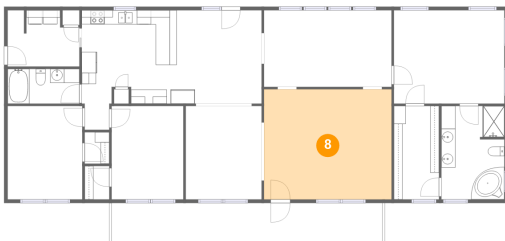

8 Floor 1 - Living Room

Dimensions: 18'1" x 15'7"
Area: 282 sq. ft
Counted as living area: Yes

Heated: Yes
Finished: Yes
Enclosed: Yes
Contiguous: Yes
Permitted: Yes
Wet space: No
Addition: No
Conversion: No