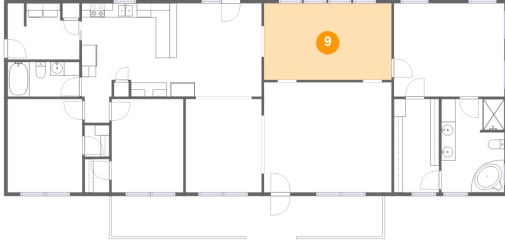

430 Braxton Dr, Buchanan, Botetourt County, Virginia, United States, 24066

9 Floor 1 - Piano Room

Dimensions: 18'1" x 10'10"
Area: 196 sq. ft
Counted as living area: Yes

Heated: Yes
Finished: Yes
Enclosed: Yes
Contiguous: Yes
Permitted: Yes
Wet space: No
Addition: No
Conversion: No