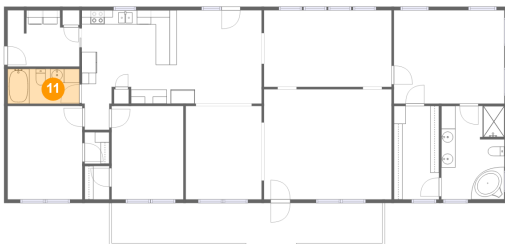

11 Floor 1 - Bath

Dimensions: 10'2" x 4'11"
Area: 50 sq. ft
Counted as living area: Yes

Heated: Yes
Finished: Yes
Enclosed: Yes
Contiguous: Yes
Permitted: Yes
Wet space: Yes
Addition: No
Conversion: No