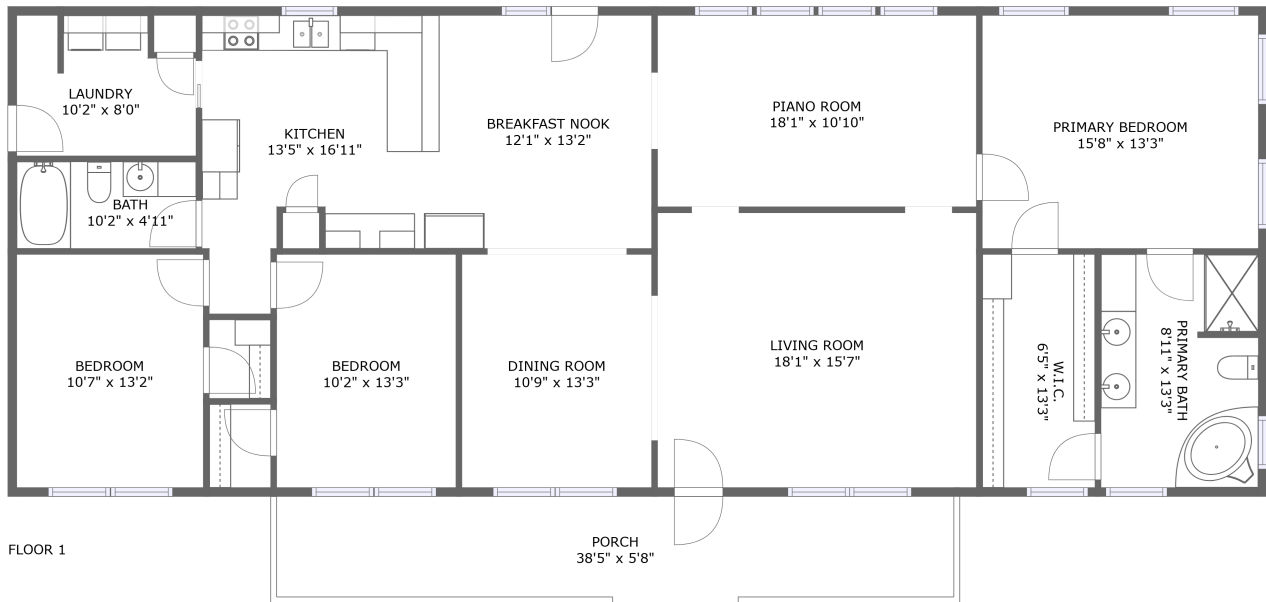

430 Braxton Dr, Buchanan, Botetourt County, Virginia, United States, 24066

Property summary

0 Garages

3 Bedrooms

2 Bathrooms

0 Half baths

1 Floors

1,982
Gross living
area sqft

2,201
Total sqft