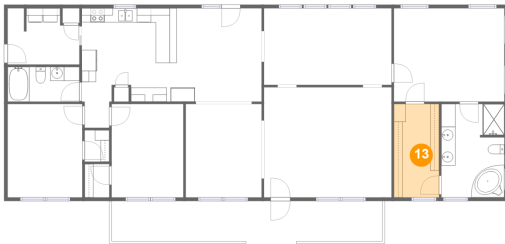

**430 Braxton Dr, Buchanan, Botetourt County, Virginia,  
United States, 24066**

**12 Floor 1 - Kitchen**

**Dimensions: 13'5" x 16'11"**  
**Area: 184 sq. ft**  
**Counted as living area: Yes**

**Heated: Yes**  
**Finished: Yes**  
**Enclosed: Yes**  
**Contiguous: Yes**  
**Permitted: Yes**  
**Wet space: No**  
**Addition: No**  
**Conversion: No**

**13 Floor 1 - W.I.C.**

**Dimensions: 6'5" x 13'3"**  
**Area: 85 sq. ft**  
**Counted as living area: Yes**

**Heated: Yes**  
**Finished: Yes**  
**Enclosed: Yes**  
**Contiguous: Yes**  
**Permitted: Yes**  
**Wet space: No**  
**Addition: No**  
**Conversion: No**