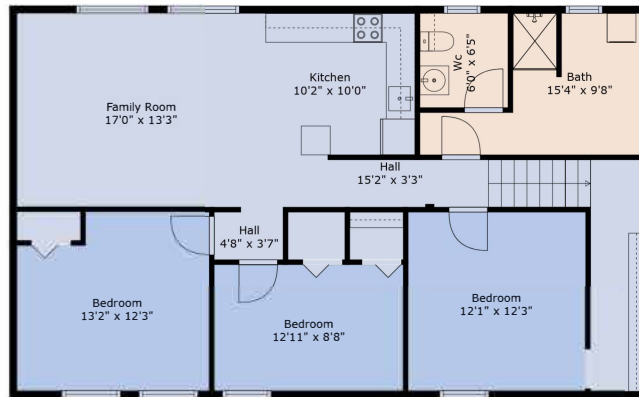

Floor 2

Floor 1

Estimated areas

FLOOR 1: 1270 sq. ft
 FLOOR 2: 1438 sq. ft
 Total: 2708 sq. ft

Sizes And Dimensions May Have a Slight Variation From Actual Sizes. E&o Insured.

Estimated areas

FLOOR 1: 1270 sq. ft
 FLOOR 2: 1438 sq. ft
 Total: 2708 sq. ft

Sizes And Dimensions May Have a Slight Variation From Actual Sizes. E&O Insured.

Estimated areas

FLOOR 1: 1270 sq. ft
 FLOOR 2: 1438 sq. ft
 Total: 2708 sq. ft

Sizes And Dimensions May Have a Slight Variation From Actual Sizes. E&o Insured.