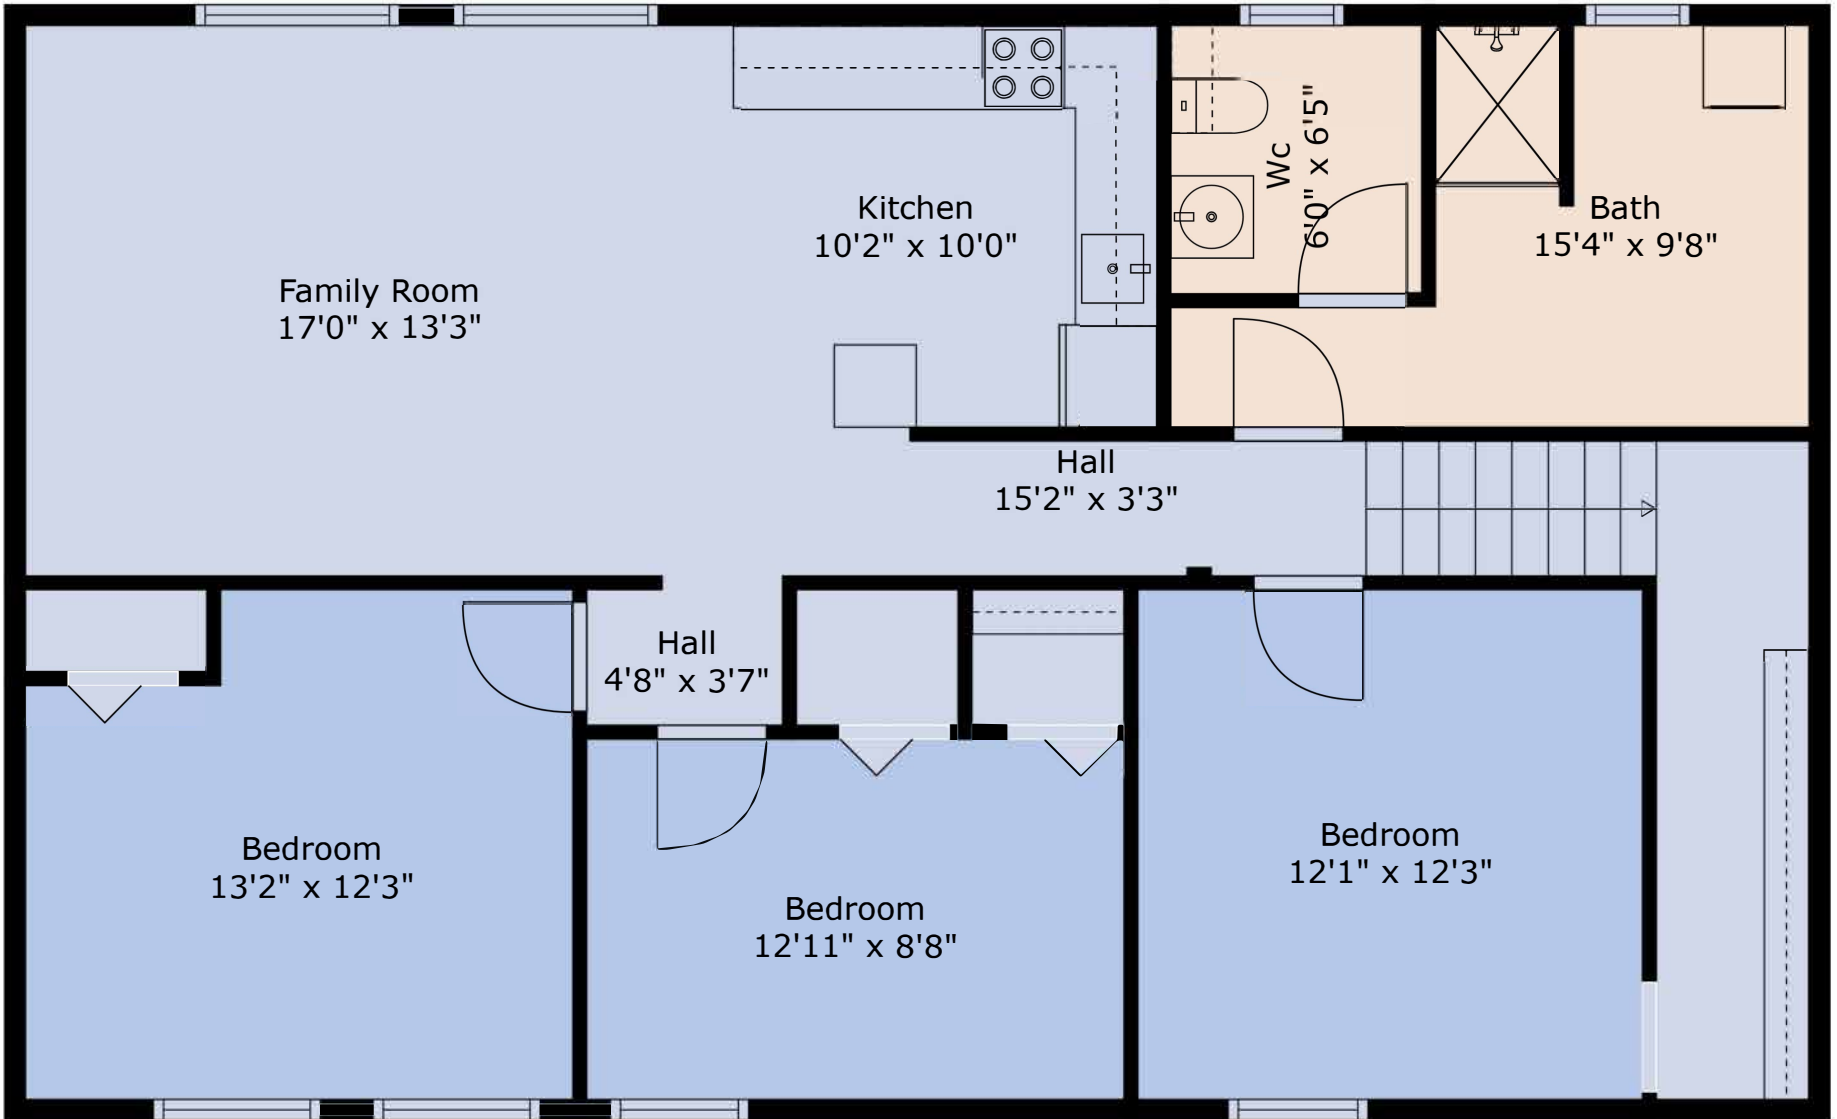

Floor 2

Floor 1

Estimated areas

FLOOR 1: 1270 sq. ft
 FLOOR 2: 1438 sq. ft
 Total: 2708 sq. ft

Sizes And Dimensions May Have a Slight Variation From Actual Sizes. E&o Insured.

Estimated areas

FLOOR 1: 1270 sq. ft
 FLOOR 2: 1438 sq. ft
 Total: 2708 sq. ft

Sizes And Dimensions May Have a Slight Variation From Actual Sizes. E&O Insured.

Estimated areas

FLOOR 1: 1270 sq. ft
 FLOOR 2: 1438 sq. ft
 Total: 2708 sq. ft

Sizes And Dimensions May Have a Slight Variation From Actual Sizes. E&o Insured.