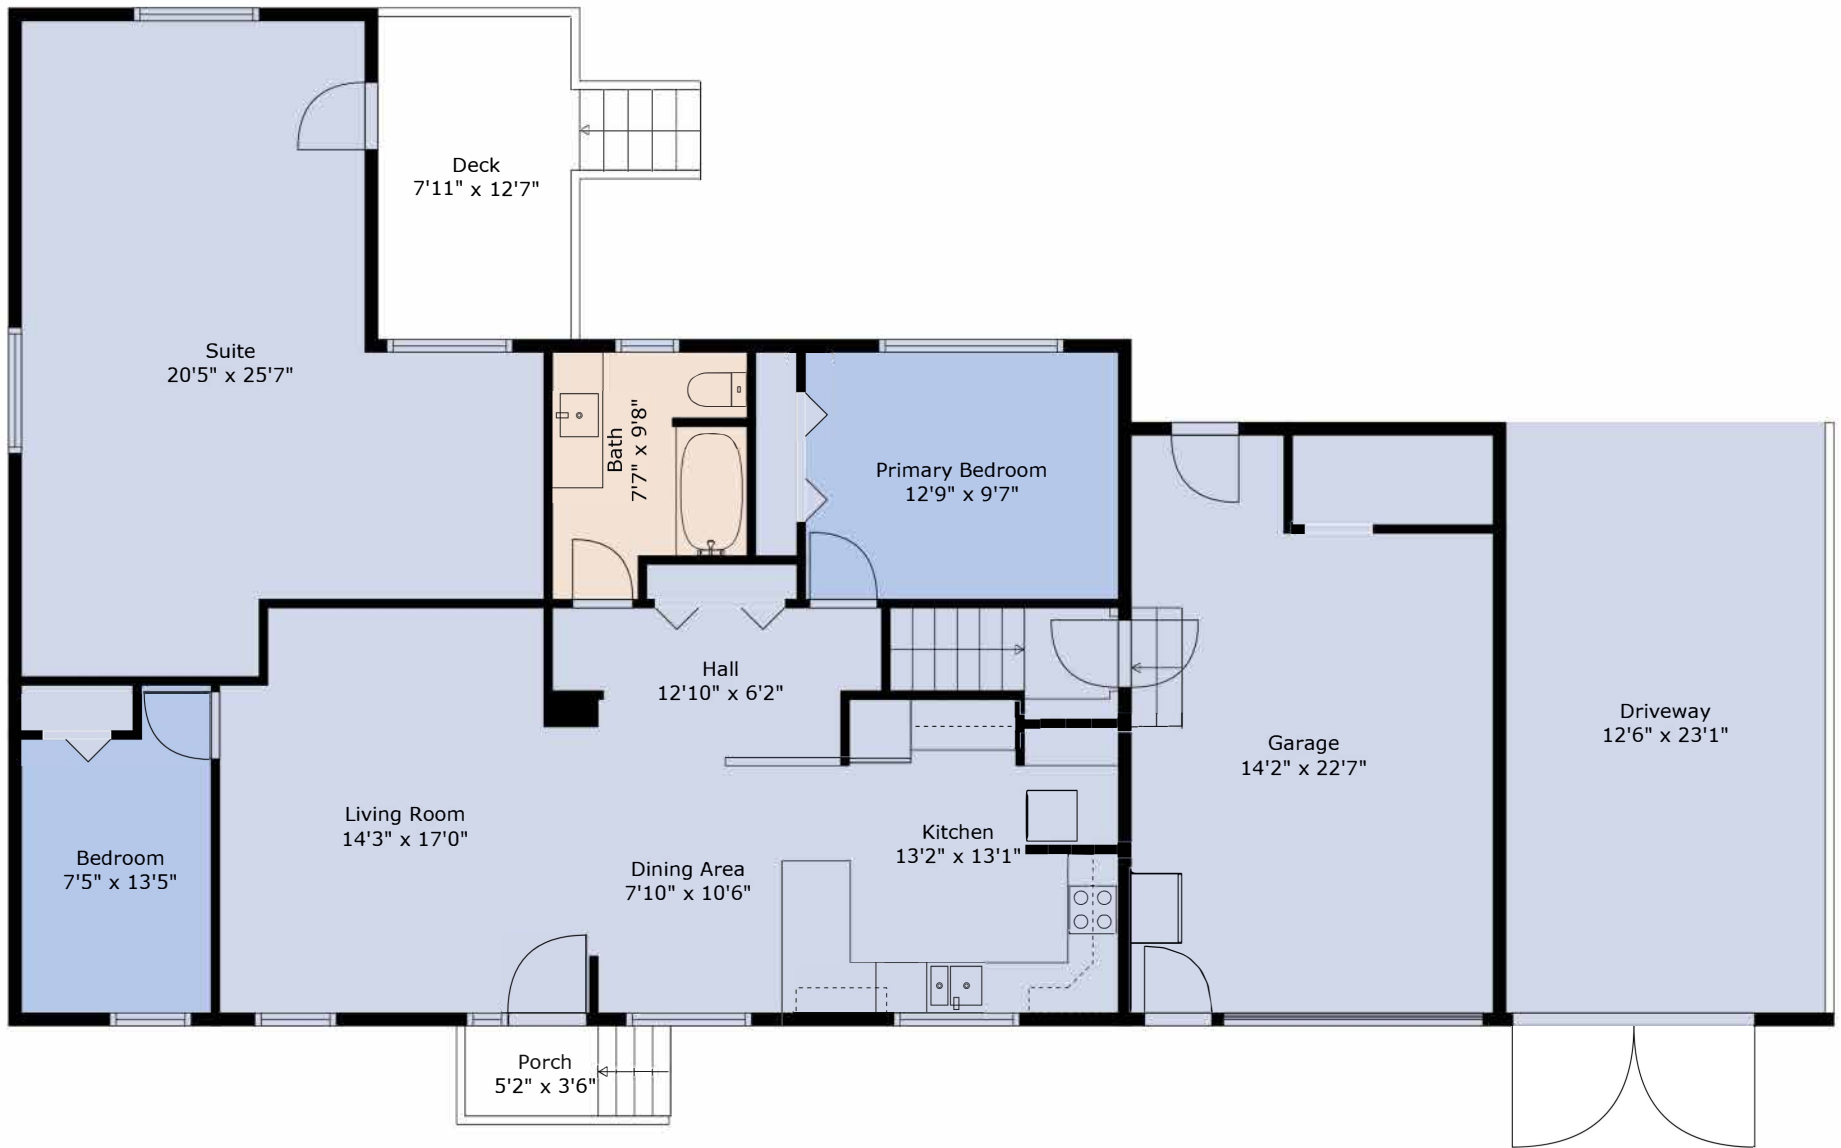

Floor 2

Floor 1

Estimated areas

FLOOR 1: 1270 sq. ft
 FLOOR 2: 1438 sq. ft
 Total: 2708 sq. ft

Sizes And Dimensions May Have a Slight Variation From Actual Sizes. E&o Insured.

Estimated areas

FLOOR 1: 1270 sq. ft
 FLOOR 2: 1438 sq. ft
 Total: 2708 sq. ft

Sizes And Dimensions May Have a Slight Variation From Actual Sizes. E&O Insured.

Estimated areas

FLOOR 1: 1270 sq. ft
 FLOOR 2: 1438 sq. ft
 Total: 2708 sq. ft

Sizes And Dimensions May Have a Slight Variation From Actual Sizes. E&o Insured.