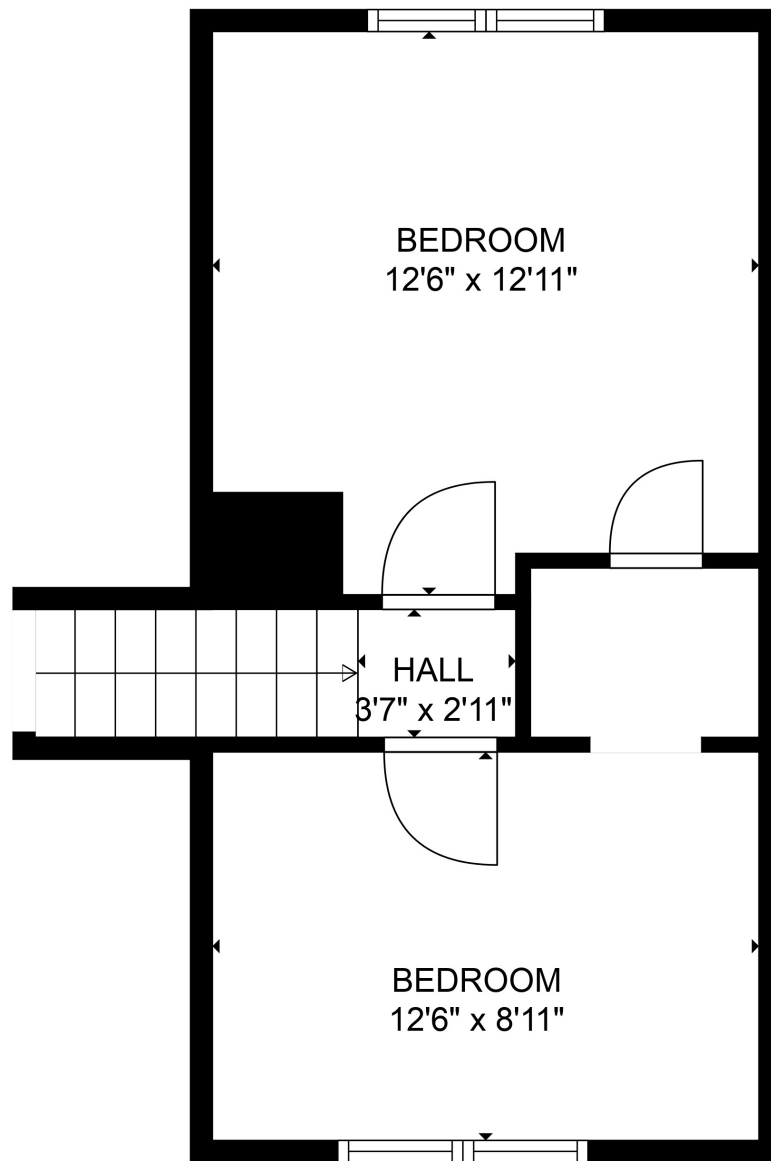

LOWER LEVEL

MAIN LEVEL

UPPER LEVEL

**TOTAL: 1662 sq. ft**

Below Ground: 546 sq. ft, MAIN LEVEL: 787 sq. ft, UPPER LEVEL: 329 sq. ft  
 EXCLUDED AREAS: UNDEFINED: 36 sq. ft, LAUNDRY/UTILITY: 136 sq. ft, DECK: 300 sq. ft,  
 PORCH: 44 sq. ft

SIZES AND DIMENSIONS ARE APPROXIMATE, ACTUAL MAY VARY.

**TOTAL: 1661 sq. ft**  
 Below Ground: 546 sq. ft, MAIN LEVEL: 786 sq. ft, UPPER LEVEL: 329 sq. ft  
 EXCLUDED AREAS: UNDEFINED: 36 sq. ft, LAUNDRY/UTILITY: 136 sq. ft, DECK: 300 sq. ft,  
 PORCH: 44 sq. ft