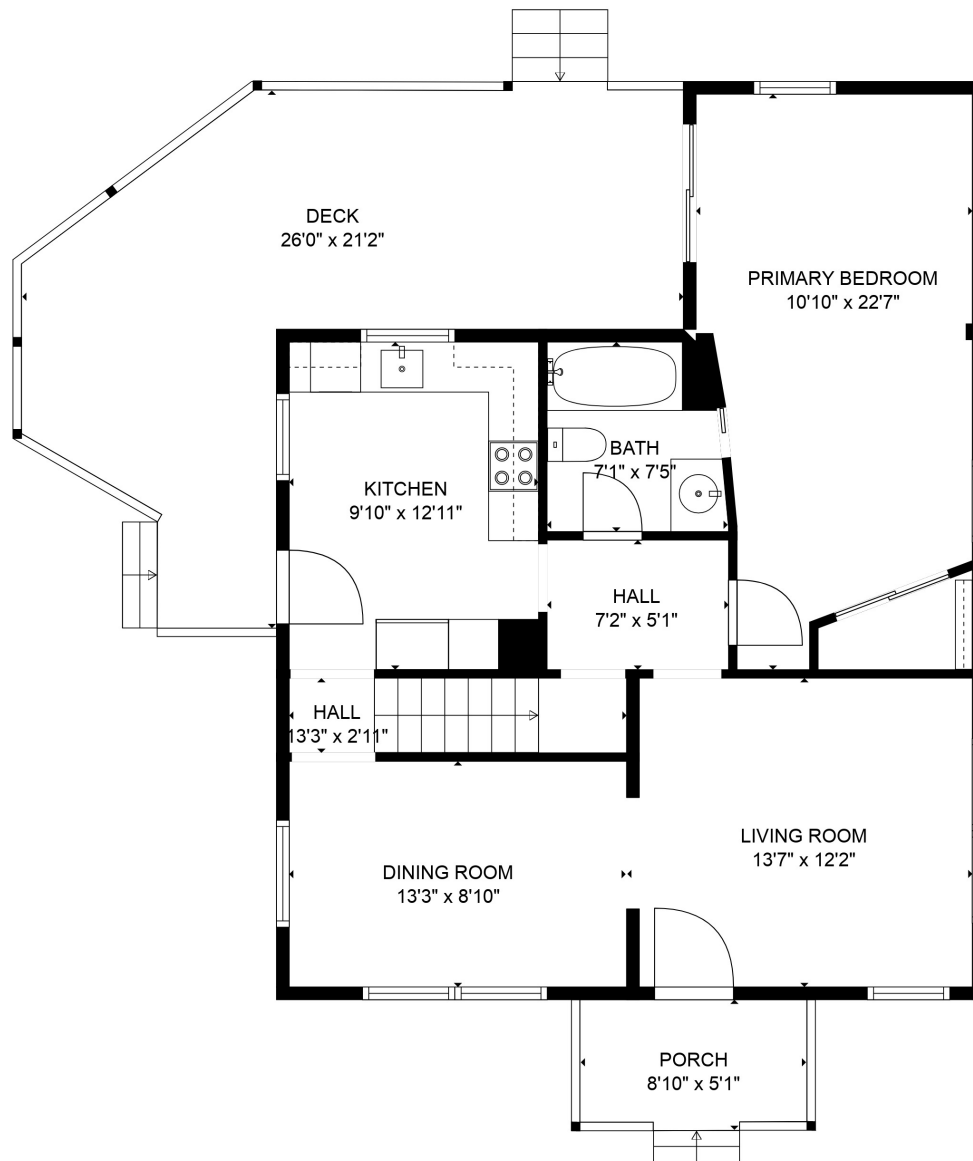

LOWER LEVEL

MAIN LEVEL

UPPER LEVEL

**TOTAL: 1662 sq. ft**

Below Ground: 546 sq. ft, MAIN LEVEL: 787 sq. ft, UPPER LEVEL: 329 sq. ft  
 EXCLUDED AREAS: UNDEFINED: 36 sq. ft, LAUNDRY/UTILITY: 136 sq. ft, DECK: 300 sq. ft,  
 PORCH: 44 sq. ft

SIZES AND DIMENSIONS ARE APPROXIMATE, ACTUAL MAY VARY.

**TOTAL: 1661 sq. ft**  
 Below Ground: 546 sq. ft, MAIN LEVEL: 786 sq. ft, UPPER LEVEL: 329 sq. ft  
 EXCLUDED AREAS: UNDEFINED: 36 sq. ft, LAUNDRY/UTILITY: 136 sq. ft, DECK: 300 sq. ft,  
 PORCH: 44 sq. ft