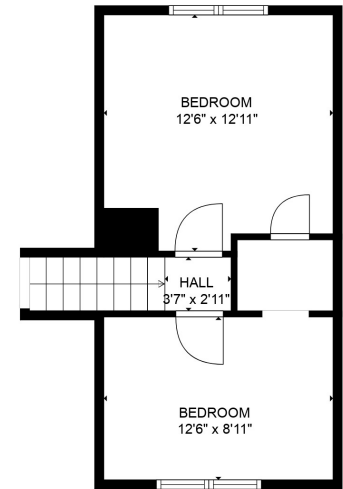

LOWER LEVEL

MAIN LEVEL

UPPER LEVEL

**TOTAL: 1662 sq. ft**

Below Ground: 546 sq. ft, MAIN LEVEL: 787 sq. ft, UPPER LEVEL: 329 sq. ft  
 EXCLUDED AREAS: UNDEFINED: 36 sq. ft, LAUNDRY/UTILITY: 136 sq. ft, DECK: 300 sq. ft,  
 PORCH: 44 sq. ft

SIZES AND DIMENSIONS ARE APPROXIMATE, ACTUAL MAY VARY.

**TOTAL: 1661 sq. ft**  
 Below Ground: 546 sq. ft, MAIN LEVEL: 786 sq. ft, UPPER LEVEL: 329 sq. ft  
 EXCLUDED AREAS: UNDEFINED: 36 sq. ft, LAUNDRY/UTILITY: 136 sq. ft, DECK: 300 sq. ft,  
 PORCH: 44 sq. ft