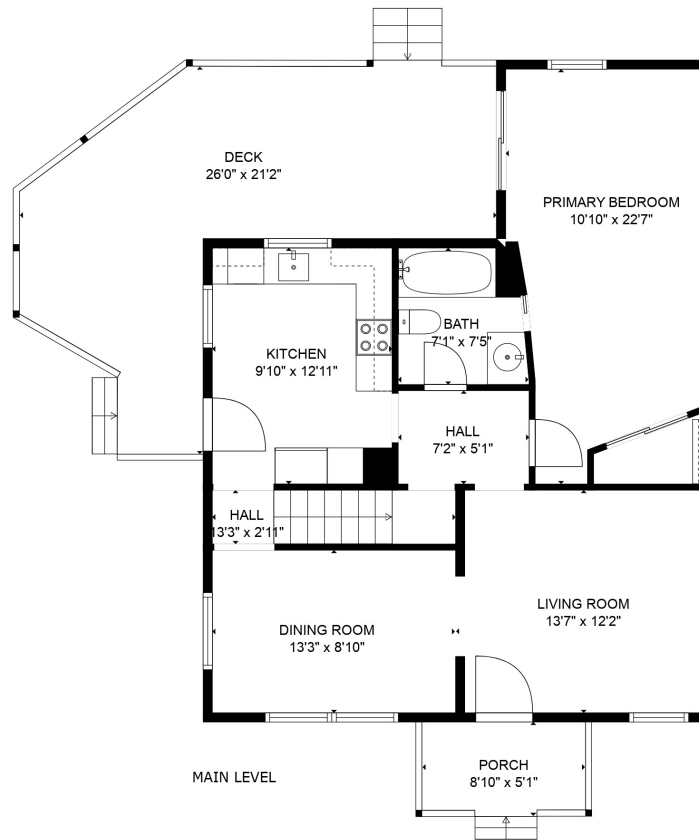

LOWER LEVEL

MAIN LEVEL

UPPER LEVEL

**TOTAL: 1662 sq. ft**

Below Ground: 546 sq. ft, MAIN LEVEL: 787 sq. ft, UPPER LEVEL: 329 sq. ft  
 EXCLUDED AREAS: UNDEFINED: 36 sq. ft, LAUNDRY/UTILITY: 136 sq. ft, DECK: 300 sq. ft,  
 PORCH: 44 sq. ft

SIZES AND DIMENSIONS ARE APPROXIMATE, ACTUAL MAY VARY.

**TOTAL: 1661 sq. ft**  
 Below Ground: 546 sq. ft, MAIN LEVEL: 786 sq. ft, UPPER LEVEL: 329 sq. ft  
 EXCLUDED AREAS: UNDEFINED: 36 sq. ft, LAUNDRY/UTILITY: 136 sq. ft, DECK: 300 sq. ft,  
 PORCH: 44 sq. ft