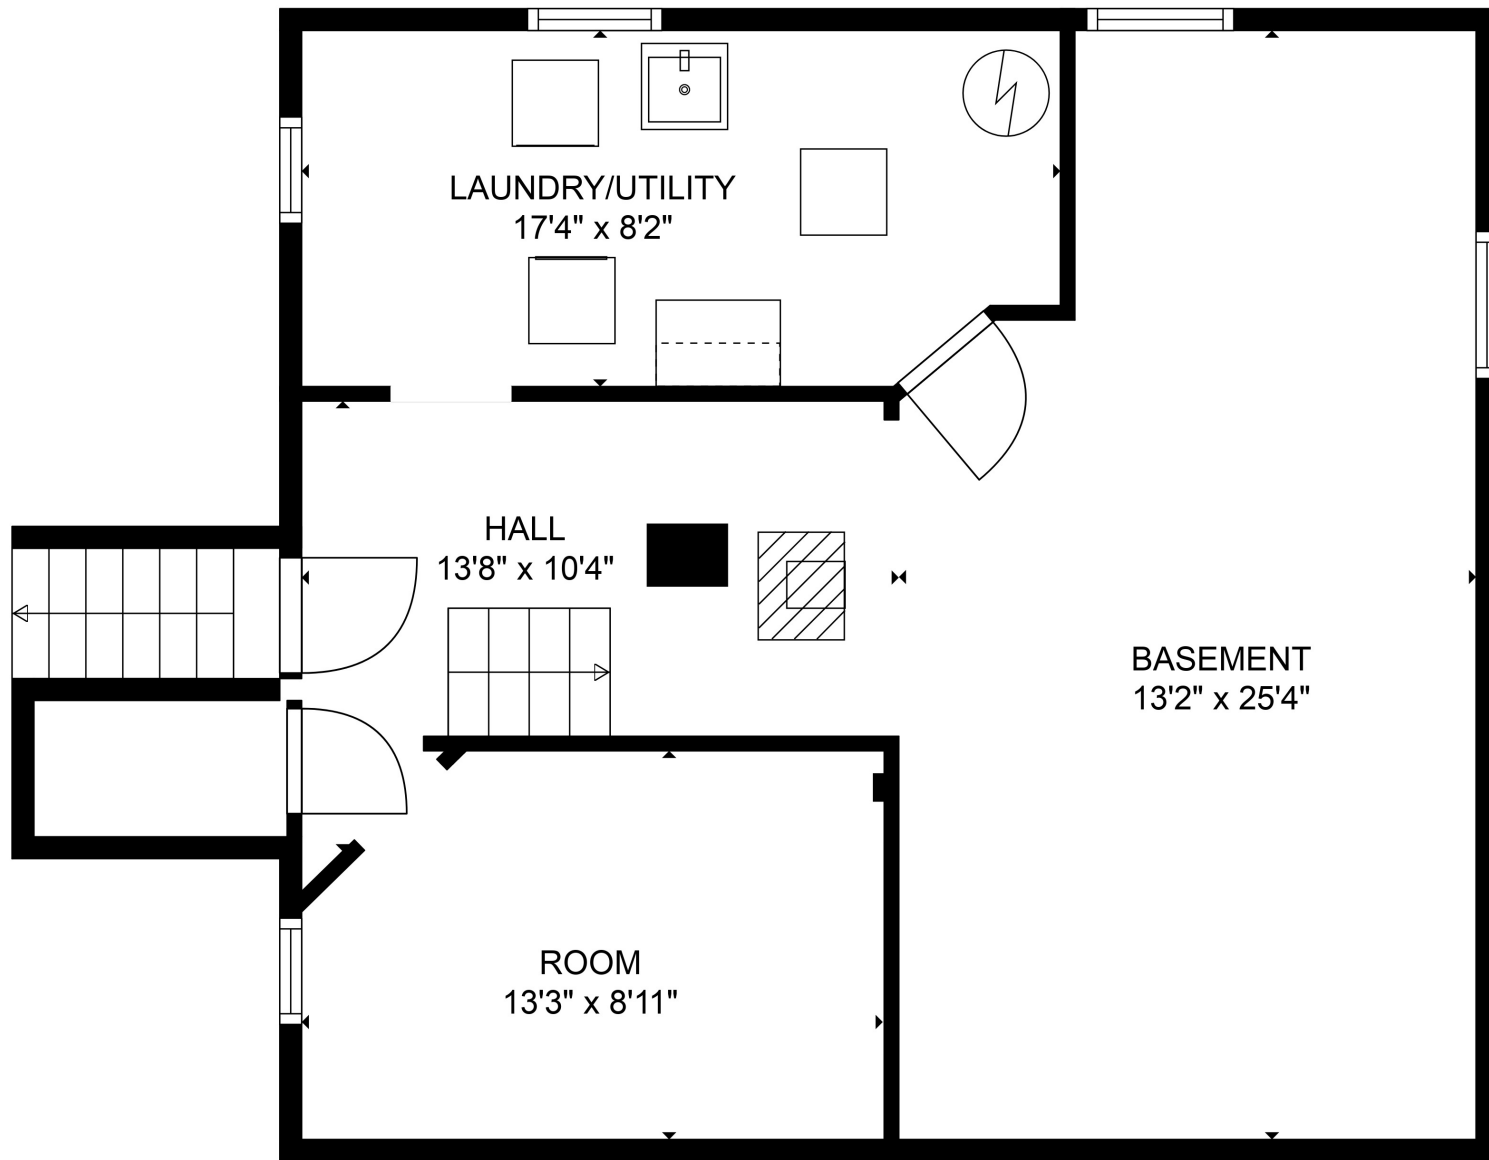

LOWER LEVEL

MAIN LEVEL

UPPER LEVEL

**TOTAL: 1662 sq. ft**

Below Ground: 546 sq. ft, MAIN LEVEL: 787 sq. ft, UPPER LEVEL: 329 sq. ft  
 EXCLUDED AREAS: UNDEFINED: 36 sq. ft, LAUNDRY/UTILITY: 136 sq. ft, DECK: 300 sq. ft,  
 PORCH: 44 sq. ft

SIZES AND DIMENSIONS ARE APPROXIMATE, ACTUAL MAY VARY.

**TOTAL: 1661 sq. ft**  
 Below Ground: 546 sq. ft, MAIN LEVEL: 786 sq. ft, UPPER LEVEL: 329 sq. ft  
 EXCLUDED AREAS: UNDEFINED: 36 sq. ft, LAUNDRY/UTILITY: 136 sq. ft, DECK: 300 sq. ft,  
 PORCH: 44 sq. ft