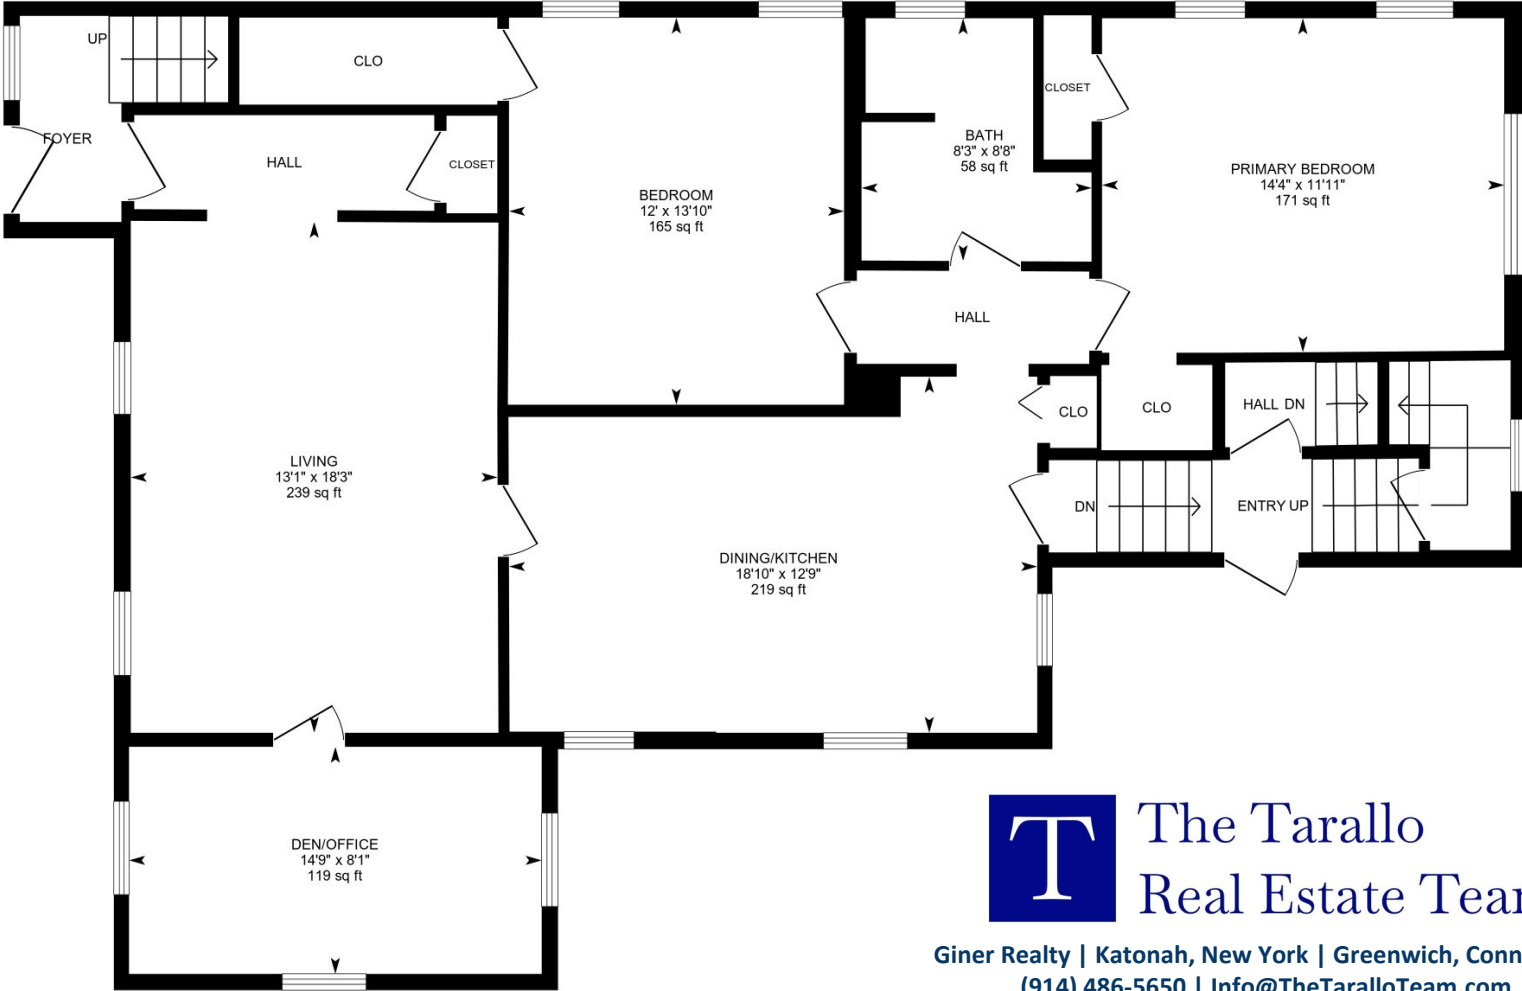

49 Plymouth Rd, Stamford, CT

Main Floor

Giner Realty | Katonah, New York | Greenwich, Connecticut
(914) 486-5650 | Info@TheTaralloTeam.com
www.TheTaralloTeam.com

PREPARED: 2025/02/15

White regions are excluded from total floor area in iGUIDE floor plans. All room dimensions and floor areas must be considered approximate and are subject to independent verification.