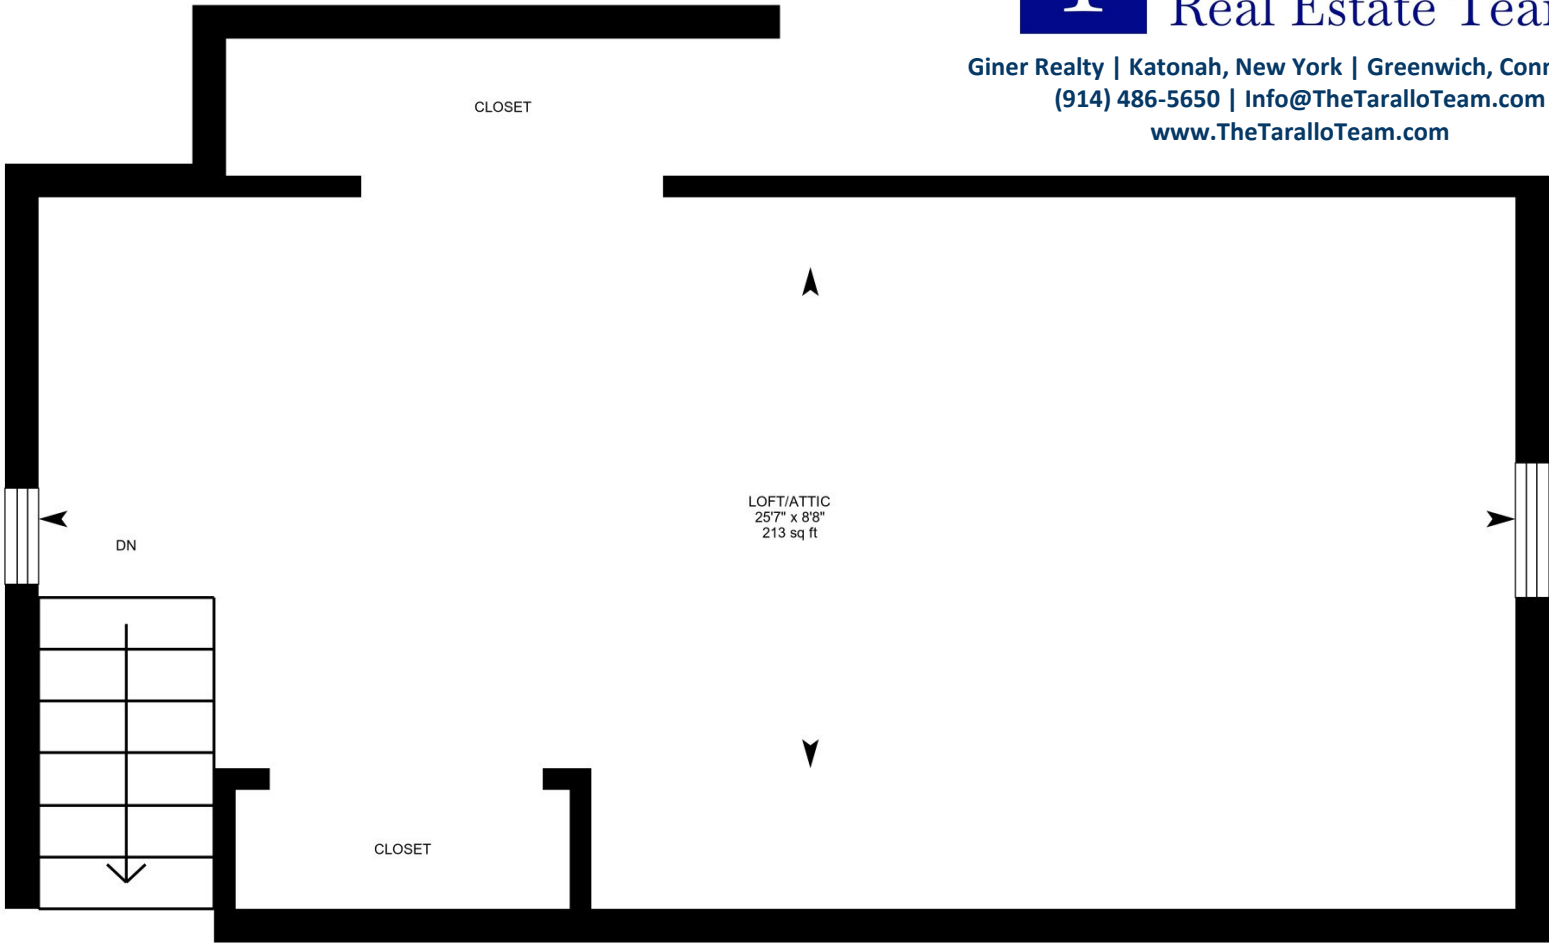

49 Plymouth Rd, Stamford, CT

3rd Floor

The Tarallo
Real Estate Team

Giner Realty | Katonah, New York | Greenwich, Connecticut
(914) 486-5650 | Info@TheTaralloTeam.com
www.TheTaralloTeam.com

PREPARED: 2025/02/08

White regions are excluded from total floor area in iGUIDE floor plans. All room dimensions and floor areas must be considered approximate and are subject to independent verification.