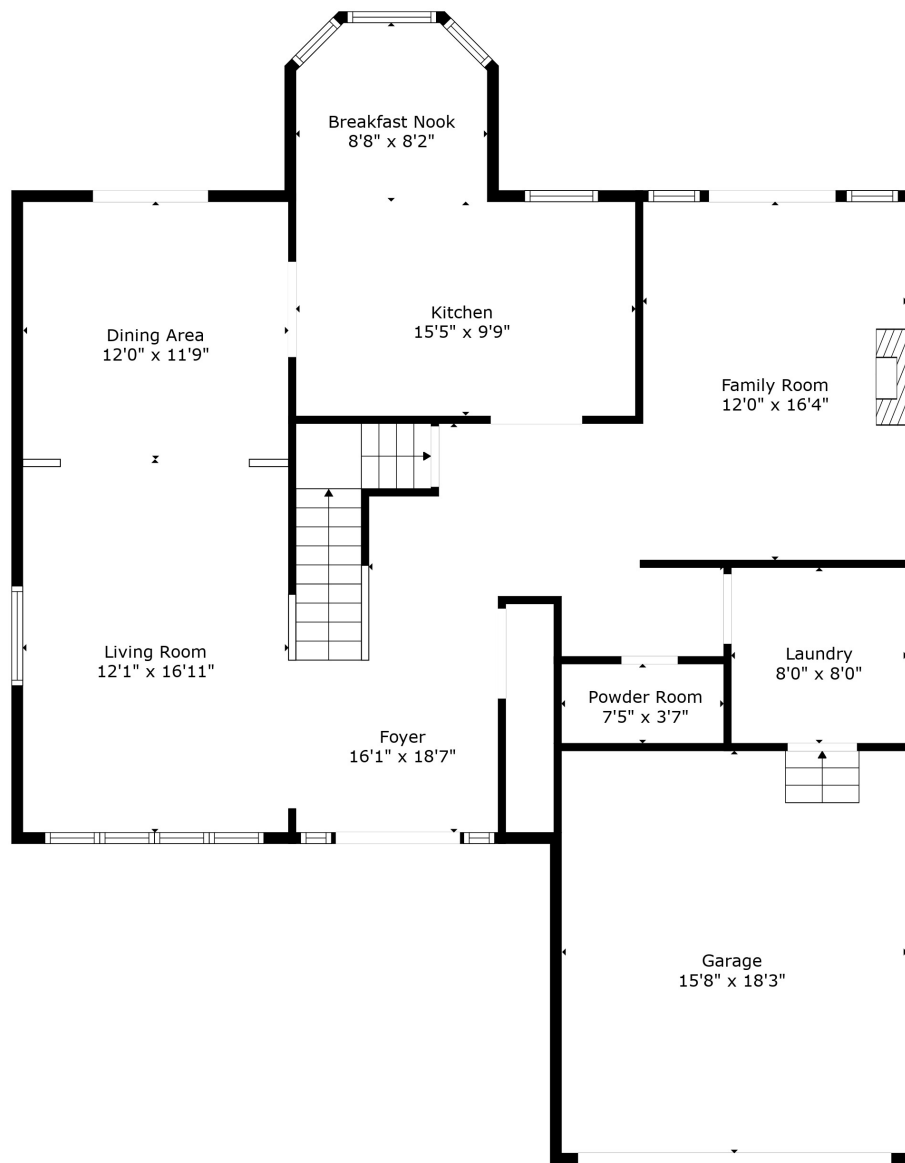

Estimated areas

GLA FLOOR 1: 0 sq. ft, excluded 1297 sq. ft
 GLA FLOOR 2: 1226 sq. ft, excluded 312 sq. ft
 GLA FLOOR 3: 838 sq. ft, excluded 65 sq. ft
 Total GLA 2064 sq. ft, total scanned area 3673 sq. ft