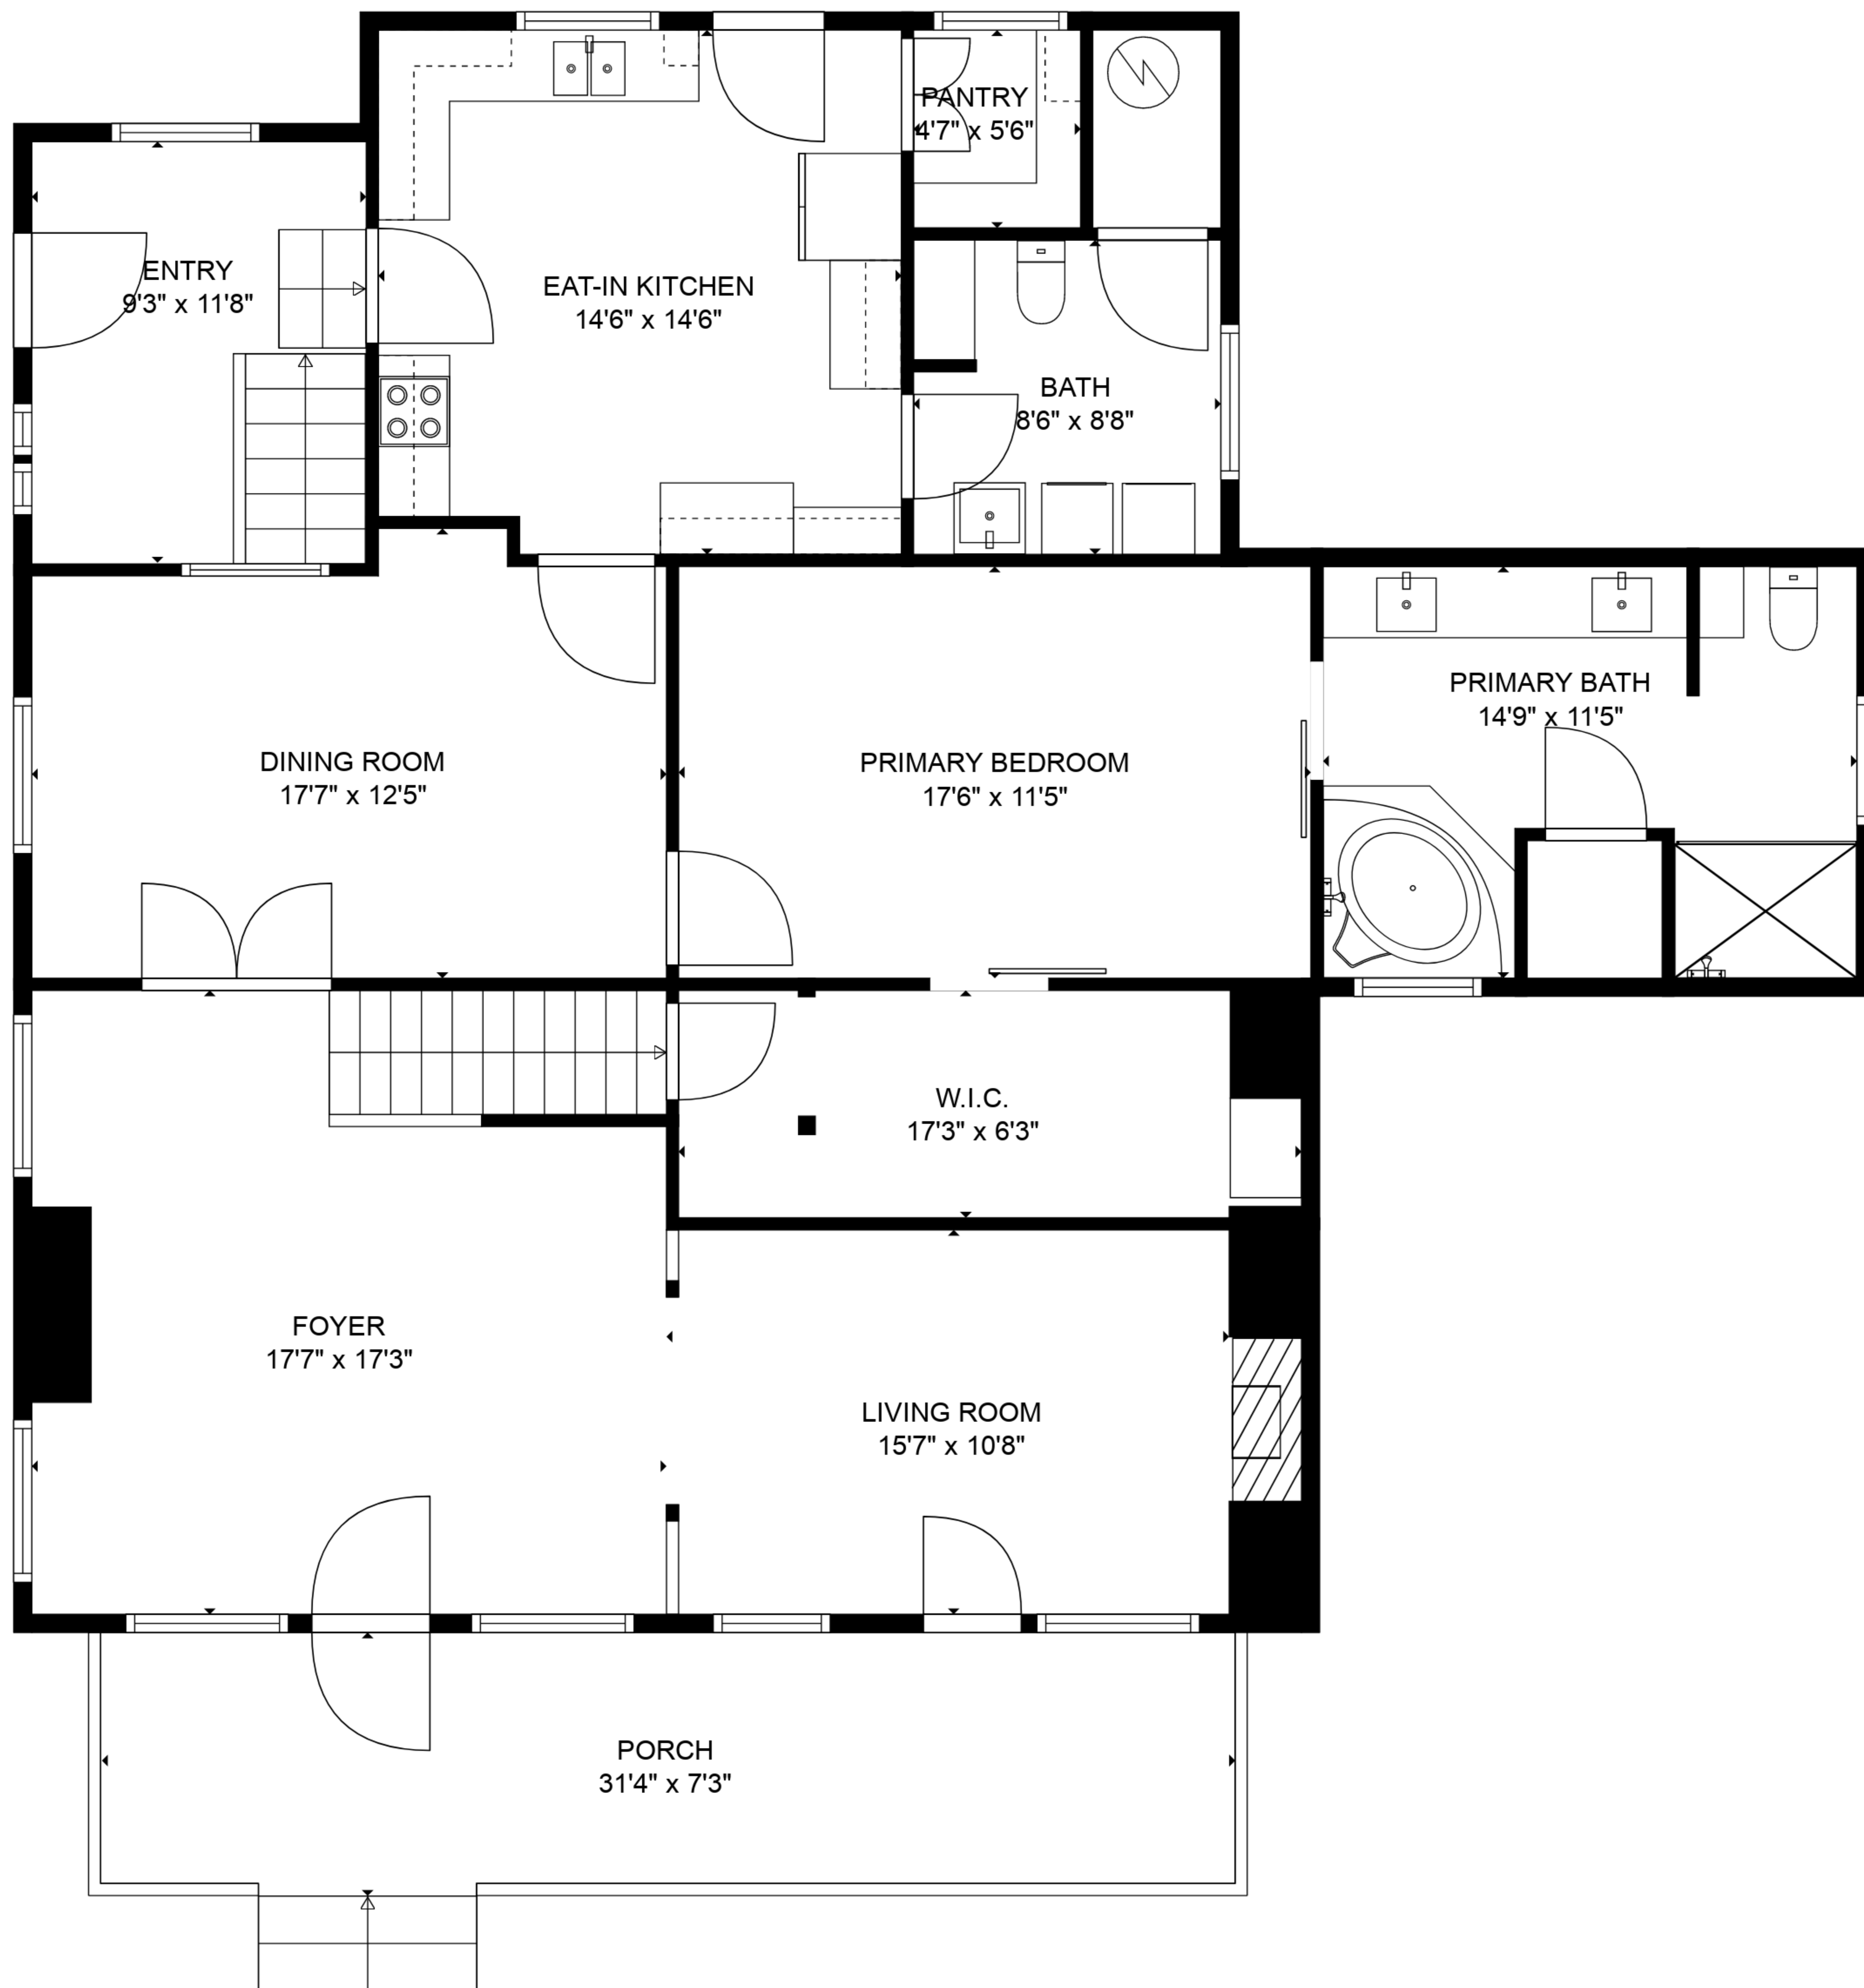

TOTAL: 2779 sq. ft
 FLOOR 1: 1652 sq. ft, FLOOR 2: 1127 sq. ft
 EXCLUDED AREAS: PORCH: 236 sq. ft, LOW CEILING: 178 sq. ft

TOTAL: 2779 sq. ft
 FLOOR 1: 1652 sq. ft, FLOOR 2: 1127 sq. ft
 EXCLUDED AREAS: PORCH: 236 sq. ft, LOW CEILING: 178 sq. ft

FLOOR 1

FLOOR 2

TOTAL: 2779 sq. ft
 FLOOR 1: 1652 sq. ft, FLOOR 2: 1127 sq. ft
 EXCLUDED AREAS: PORCH: 236 sq. ft, LOW CEILING: 178 sq. ft