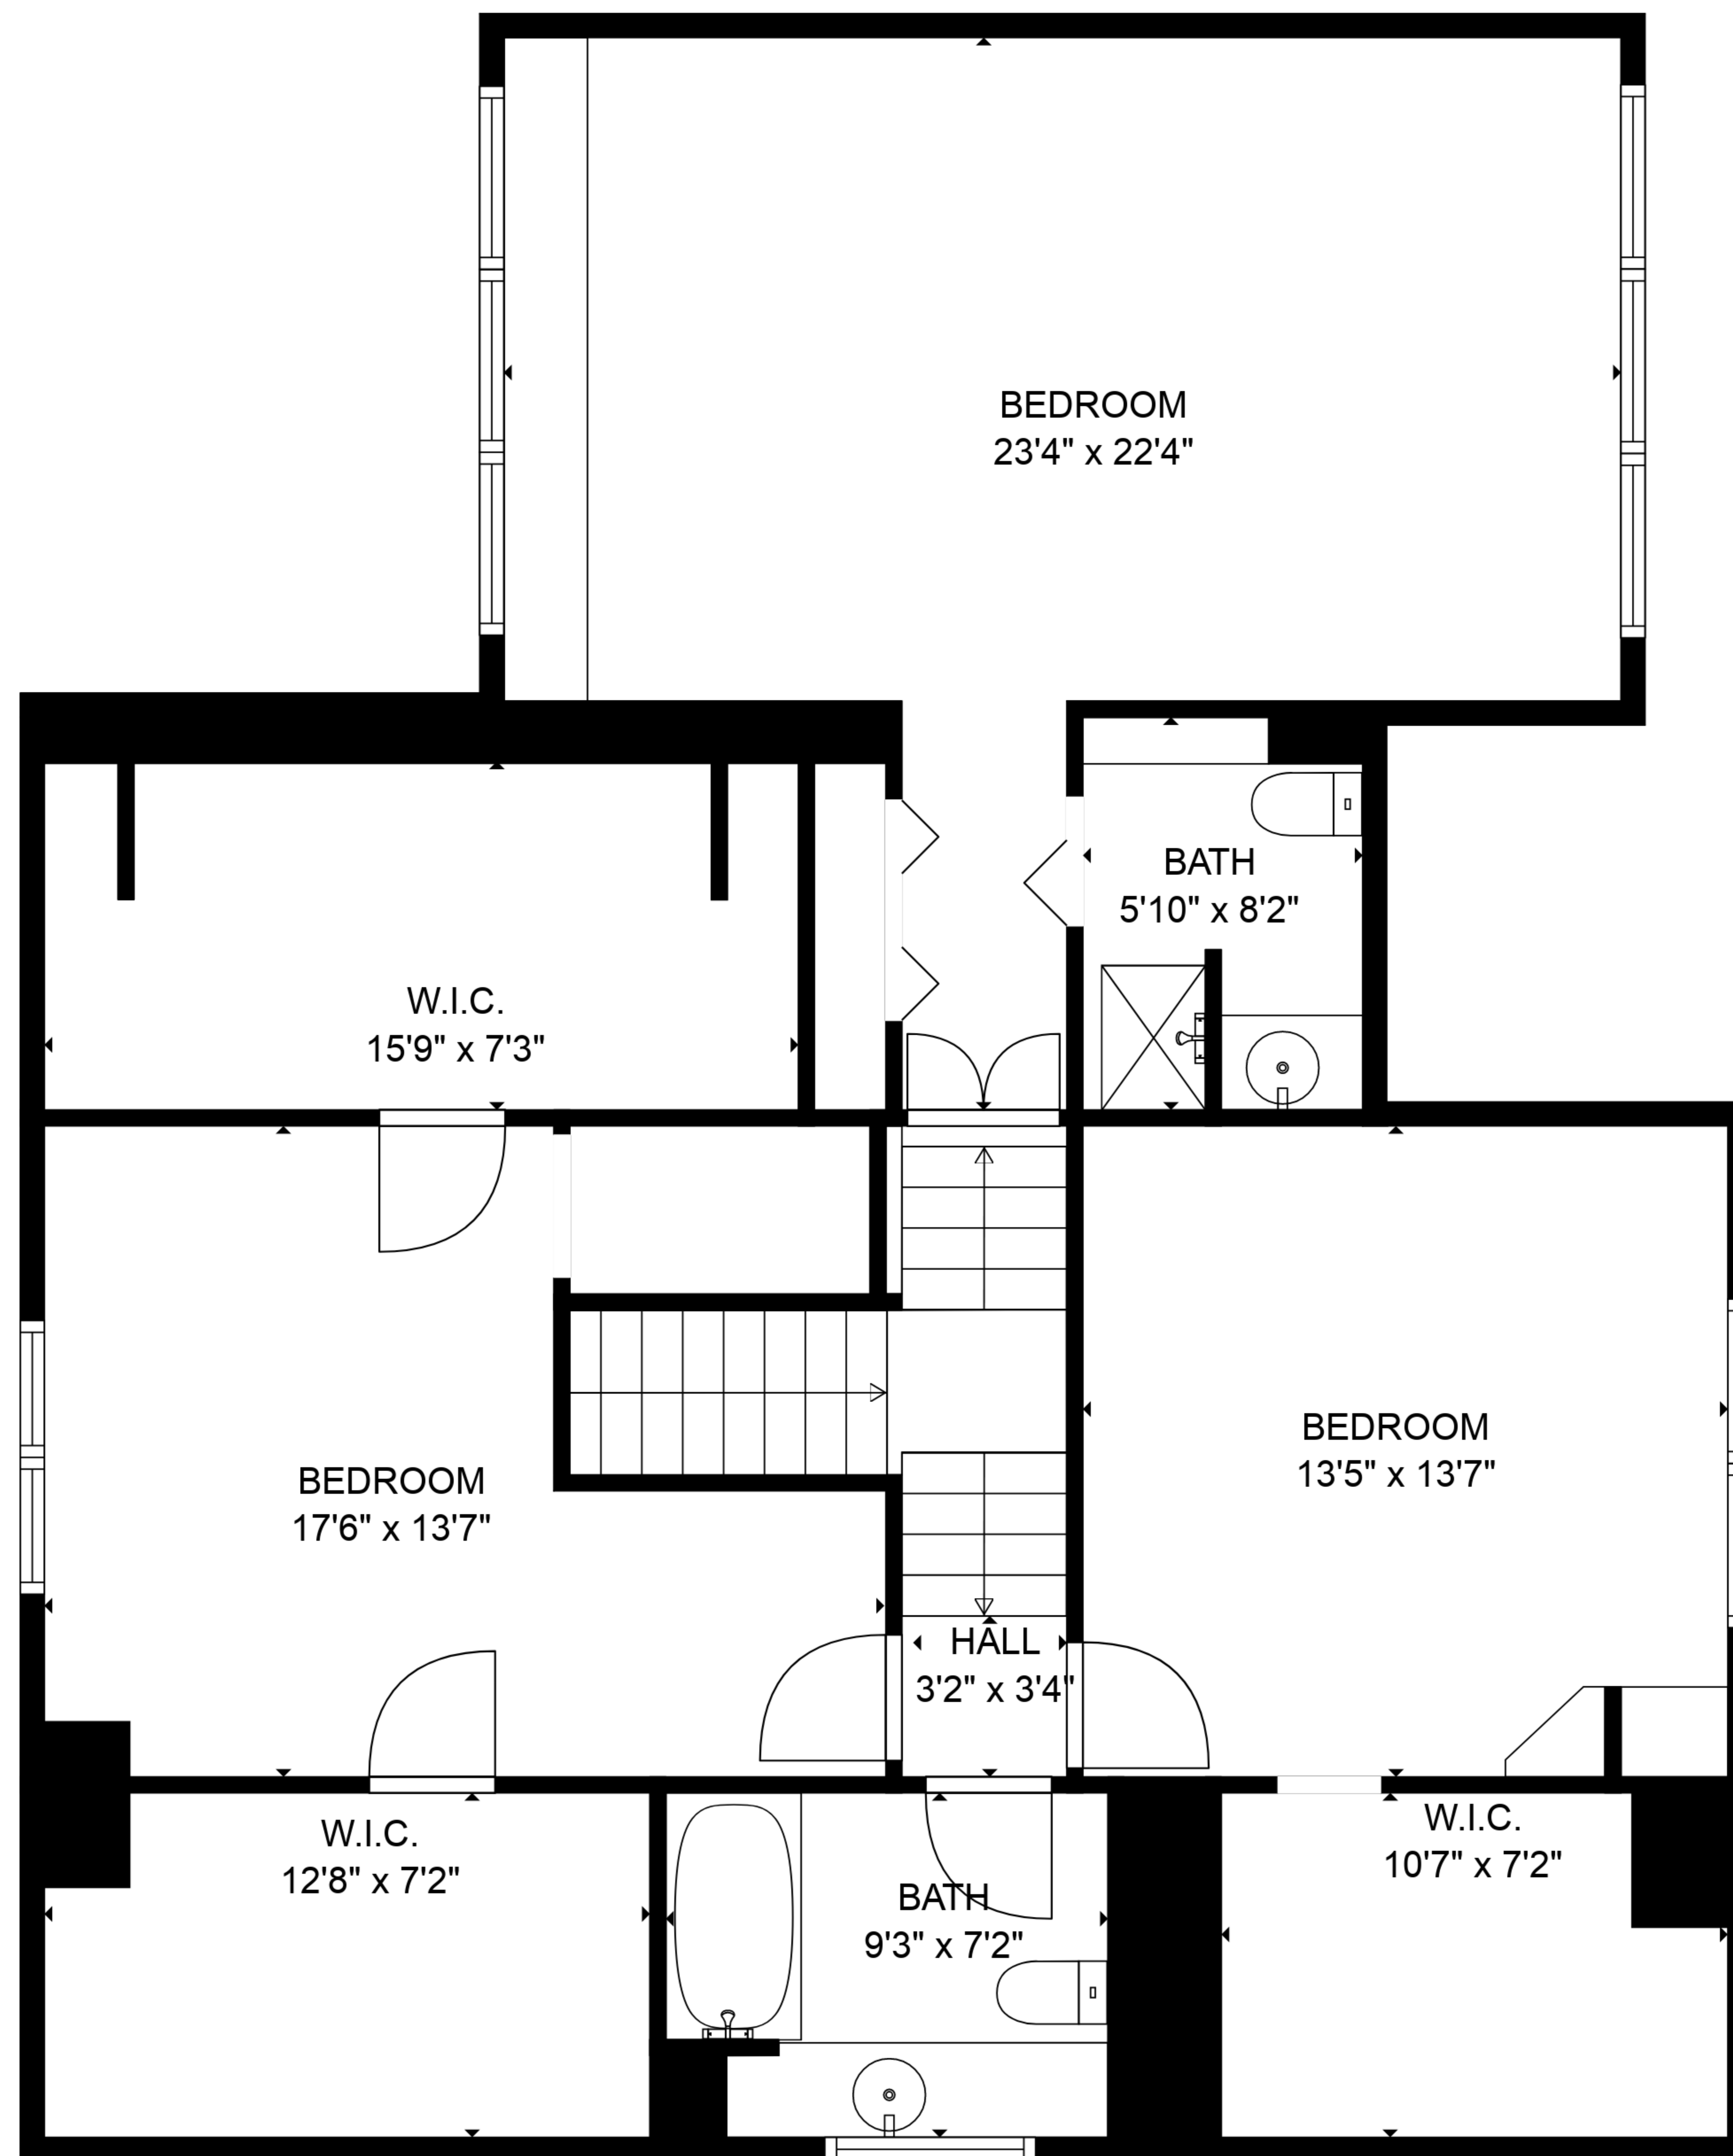

TOTAL: 2779 sq. ft
 FLOOR 1: 1652 sq. ft, FLOOR 2: 1127 sq. ft
 EXCLUDED AREAS: PORCH: 236 sq. ft, LOW CEILING: 178 sq. ft

TOTAL: 2779 sq. ft
 FLOOR 1: 1652 sq. ft, FLOOR 2: 1127 sq. ft
 EXCLUDED AREAS: PORCH: 236 sq. ft, LOW CEILING: 178 sq. ft

FLOOR 1

FLOOR 2

TOTAL: 2779 sq. ft
 FLOOR 1: 1652 sq. ft, FLOOR 2: 1127 sq. ft
 EXCLUDED AREAS: PORCH: 236 sq. ft, LOW CEILING: 178 sq. ft