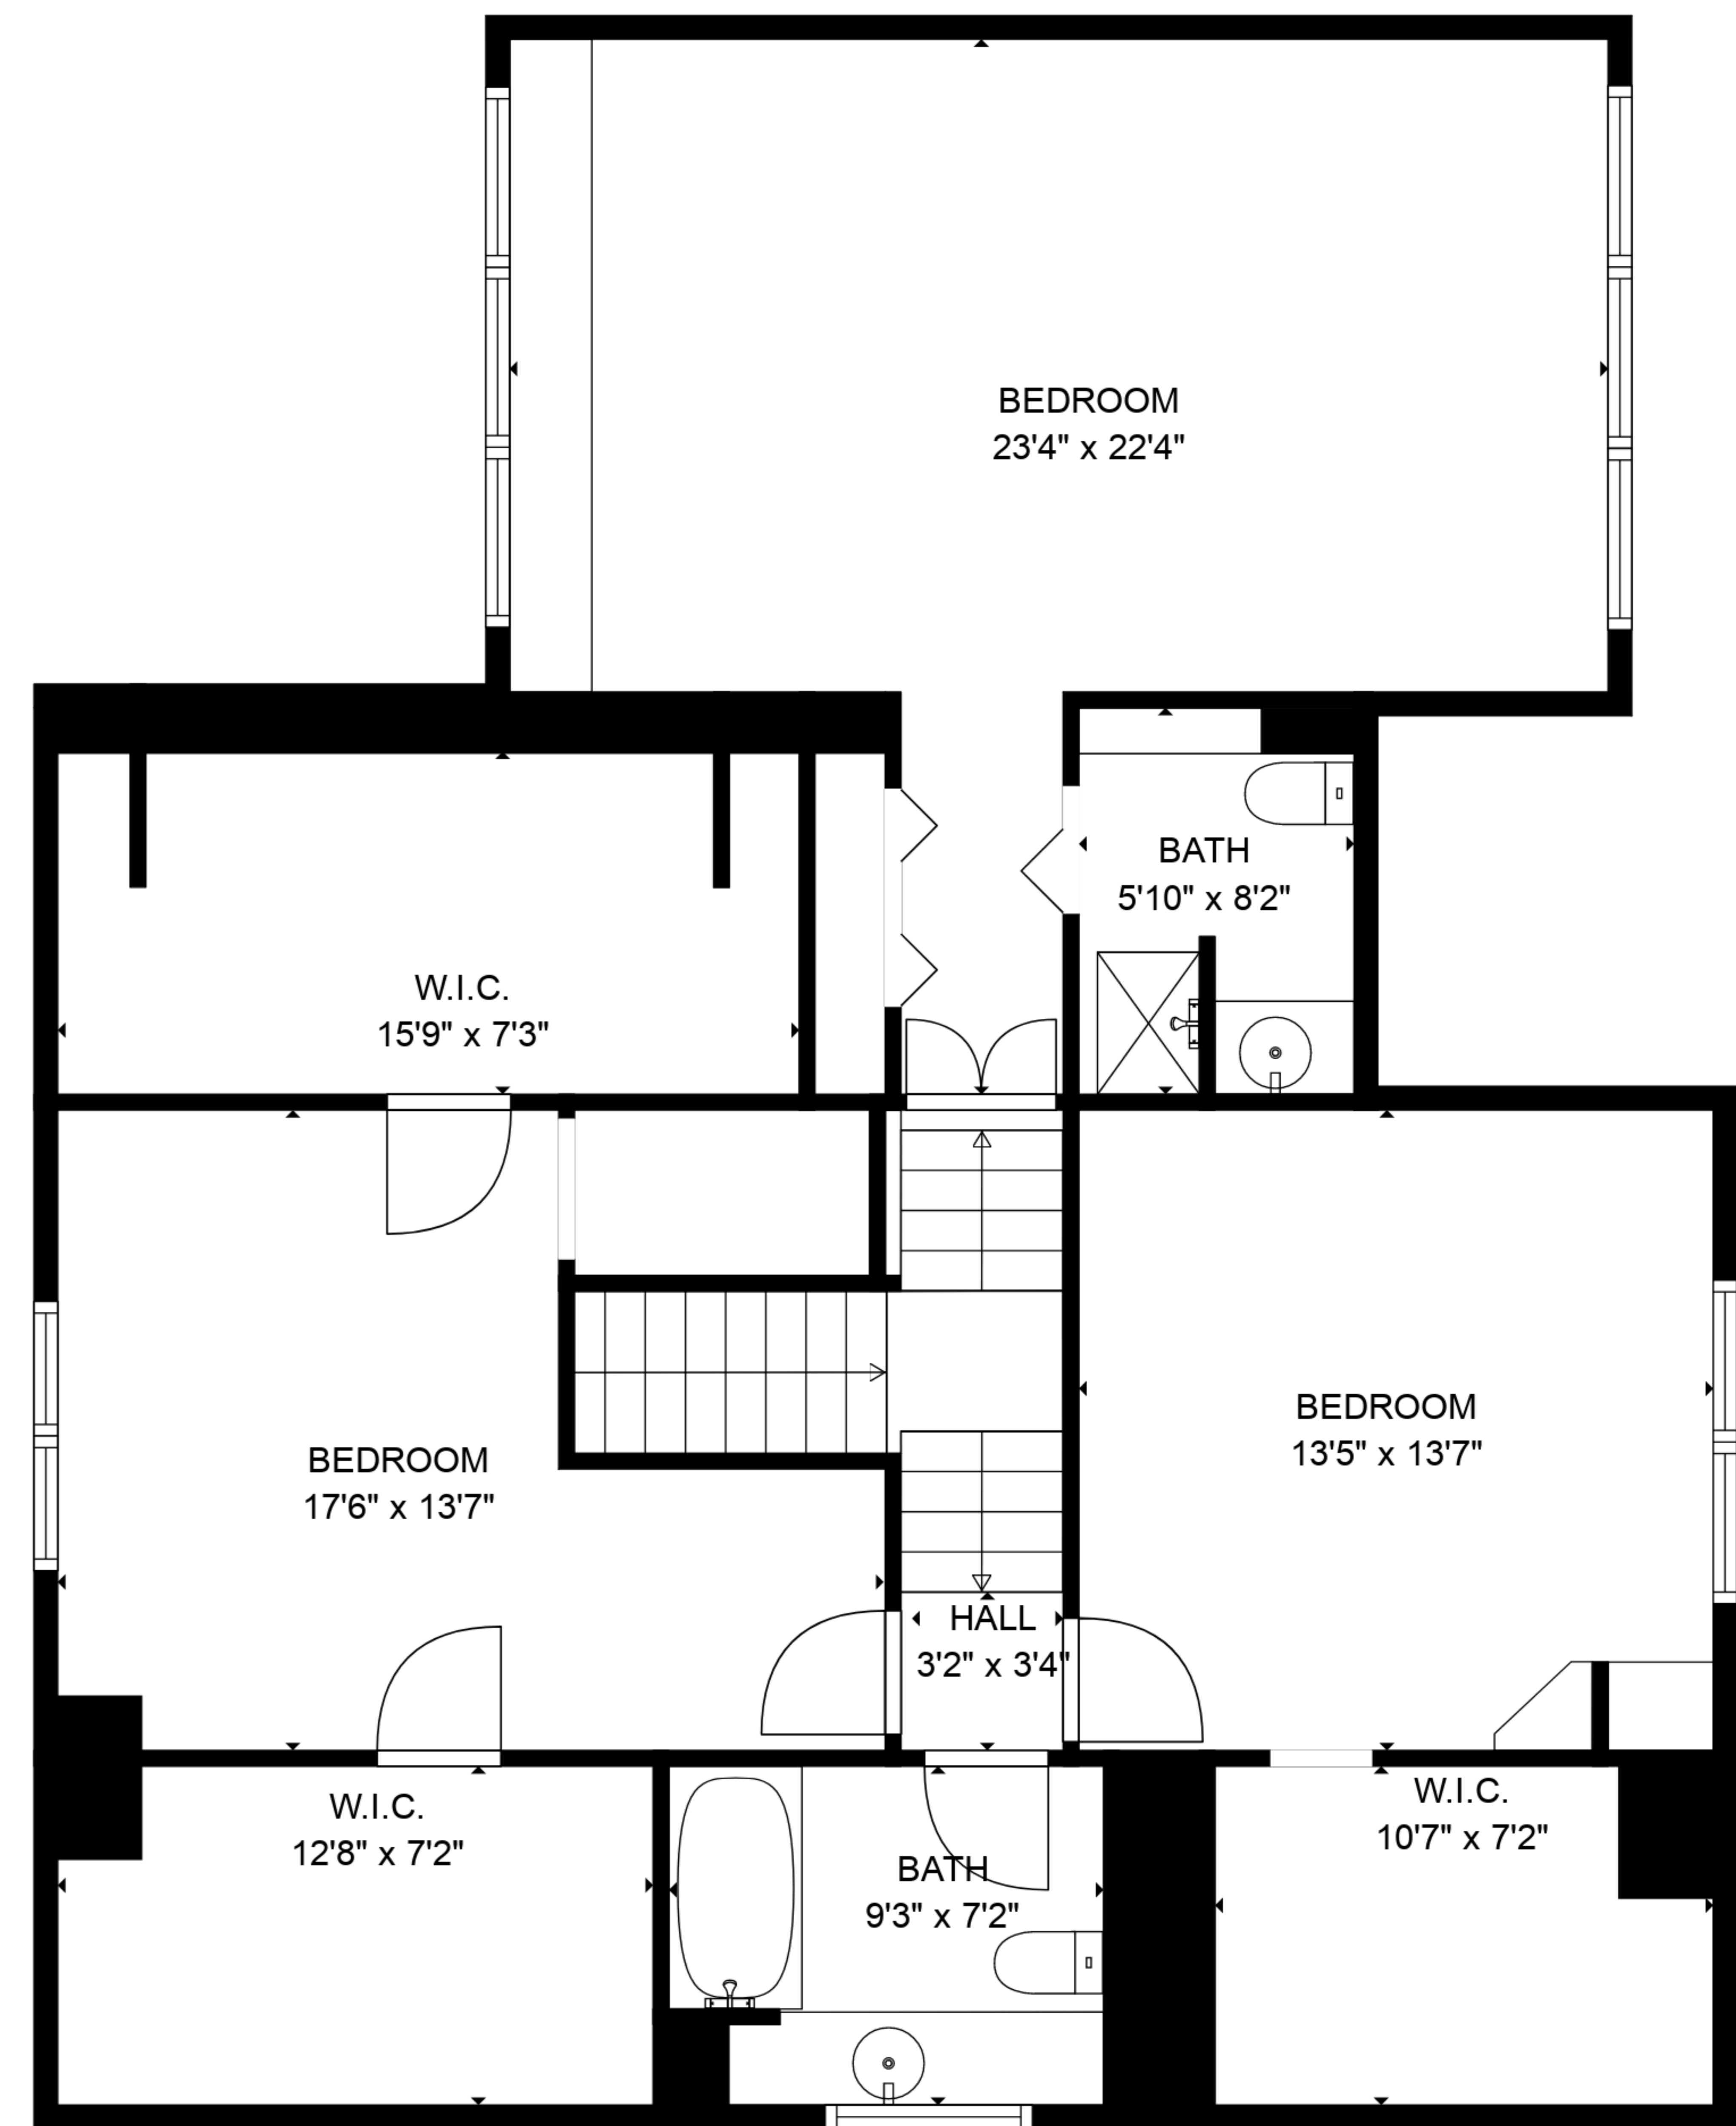

TOTAL: 2779 sq. ft
 FLOOR 1: 1652 sq. ft, FLOOR 2: 1127 sq. ft
 EXCLUDED AREAS: PORCH: 236 sq. ft, LOW CEILING: 178 sq. ft

TOTAL: 2779 sq. ft
 FLOOR 1: 1652 sq. ft, FLOOR 2: 1127 sq. ft
 EXCLUDED AREAS: PORCH: 236 sq. ft, LOW CEILING: 178 sq. ft

FLOOR 1

FLOOR 2

TOTAL: 2779 sq. ft
 FLOOR 1: 1652 sq. ft, FLOOR 2: 1127 sq. ft
 EXCLUDED AREAS: PORCH: 236 sq. ft, LOW CEILING: 178 sq. ft