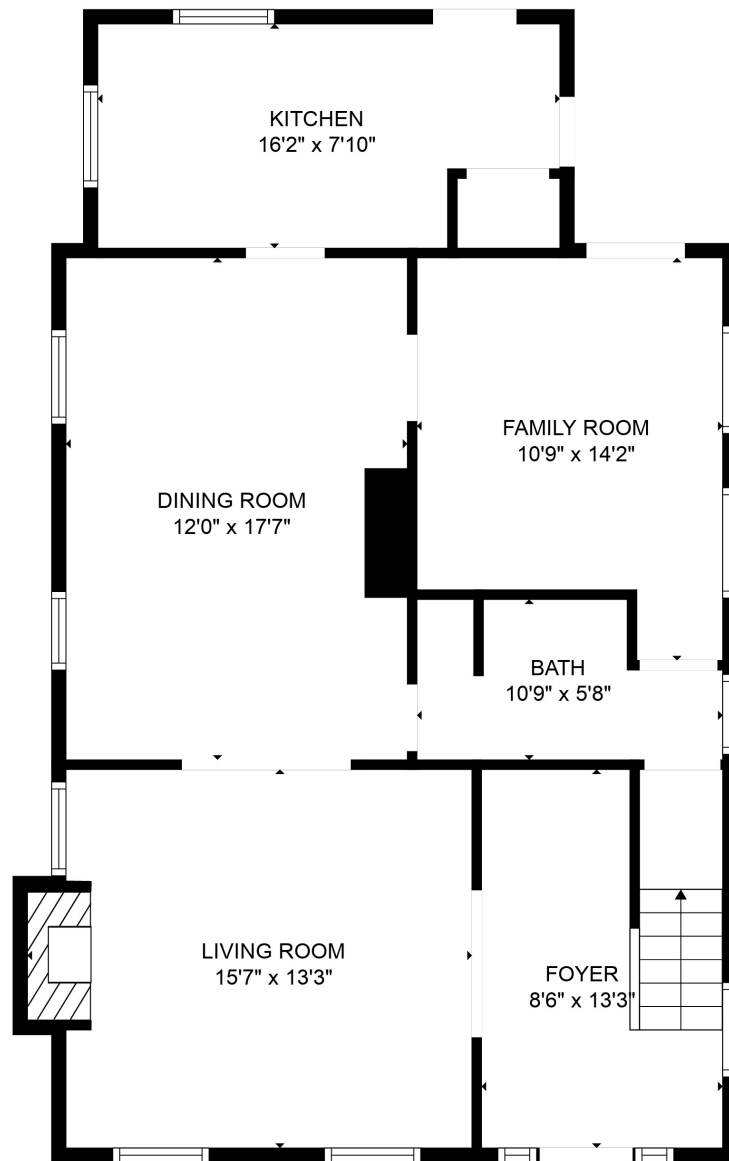

FLOOR 1

FLOOR 2

Total scanned area: 1705 sq. ft

SIZES AND DIMENSIONS ARE APPROXIMATE. ACTUAL MAY VARY.

Total scanned area: 1705 sq. ft

SIZES AND DIMENSIONS ARE APPROXIMATE. ACTUAL MAY VARY.

Total scanned area: 1705 sq. ft

SIZES AND DIMENSIONS ARE APPROXIMATE. ACTUAL MAY VARY.