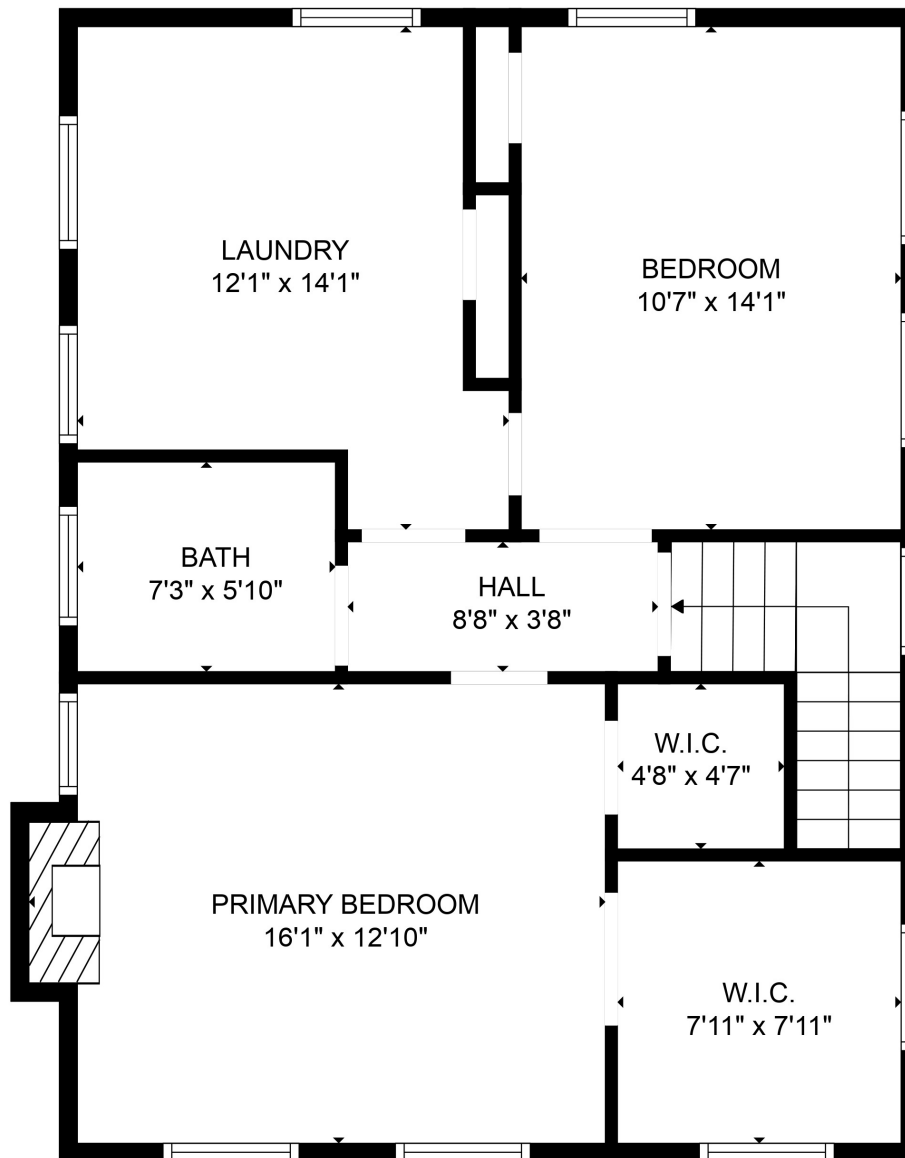

FLOOR 1

FLOOR 2

Total scanned area: 1705 sq. ft

SIZES AND DIMENSIONS ARE APPROXIMATE. ACTUAL MAY VARY.

Total scanned area: 1705 sq. ft

SIZES AND DIMENSIONS ARE APPROXIMATE. ACTUAL MAY VARY.

Total scanned area: 1705 sq. ft

SIZES AND DIMENSIONS ARE APPROXIMATE. ACTUAL MAY VARY.