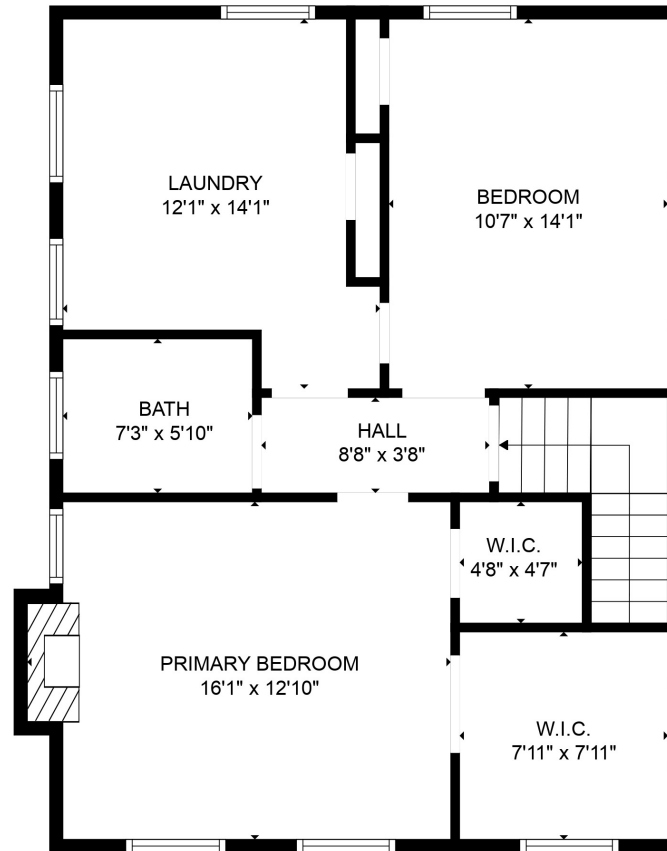

FLOOR 1

FLOOR 2

Total scanned area: 1705 sq. ft

SIZES AND DIMENSIONS ARE APPROXIMATE. ACTUAL MAY VARY.

Total scanned area: 1705 sq. ft

SIZES AND DIMENSIONS ARE APPROXIMATE. ACTUAL MAY VARY.

Total scanned area: 1705 sq. ft

SIZES AND DIMENSIONS ARE APPROXIMATE. ACTUAL MAY VARY.