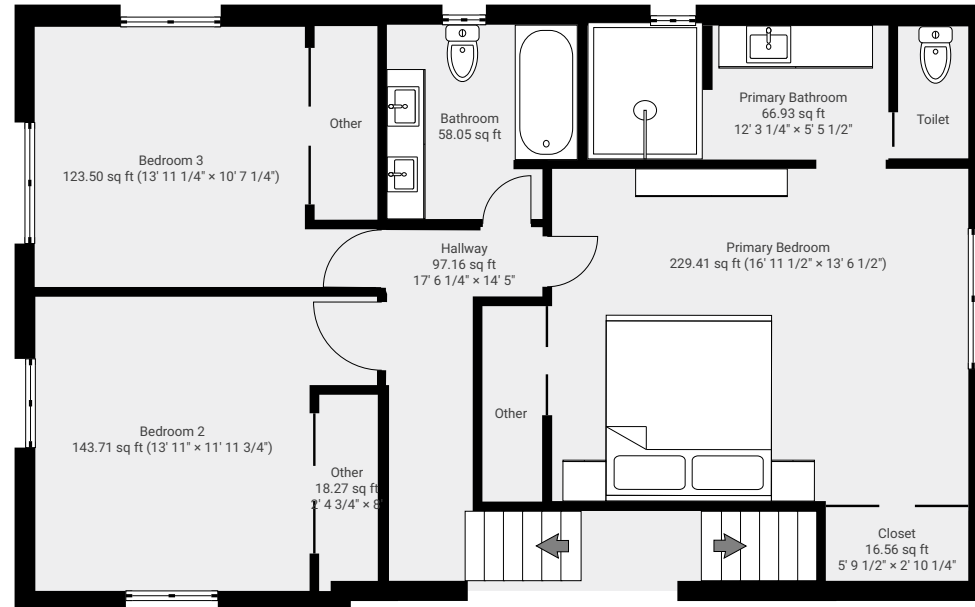

DETAILS
Total area: 4577.24 sq ft
Living area: 3091.02 sq ft
Floors: 4
Rooms: 34

Gabriela G Photography
info@gabrielagphotography
virtualtourscolorado.com
📞 7202124802

THIS FLOORPLAN IS PROVIDED WITHOUT WARRANTY OF ANY KIND. SENSOPIA DISCLAIMS ANY WARRANTY INCLUDING, WITHOUT LIMITATION, SATISFACTORY QUALITY OR ACCURACY OF DIMENSIONS.

0' 2' 4' 6' 8' 10'
1:94

▼ 1st Floor

TOTAL AREA: 967.02 sq ft • LIVING AREA: 967.02 sq ft • ROOMS: 11

6185 W Frost Dr, Littleton

SUBMITTED BY
Gabriela Gjurekovec
☎ (720) 212-4802

CREATED ON
2025-01-04

LOCATION
6185 W Frost Dr
80128 Littleton
Colorado
US

DETAILS
Total area: 4577.24 sq ft
Living area: 3091.02 sq ft
Floors: 4
Rooms: 34

Gabriela G Photography
info@gabrielagphotography
virtualtourscolorado.com
☎ 7202124802

THIS FLOORPLAN IS PROVIDED WITHOUT WARRANTY OF ANY KIND. SENSOPIA DISCLAIMS ANY WARRANTY INCLUDING, WITHOUT LIMITATION, SATISFACTORY QUALITY OR ACCURACY OF DIMENSIONS.

▼ Basement • Level 1

TOTAL AREA: 775.47 sq ft • LIVING AREA: 626.98 sq ft • ROOMS: 9

6185 W Frost Dr, Littleton

SUBMITTED BY
Gabriela Gjurekovec
📞 (720) 212-4802

CREATED ON
2025-01-04

LOCATION
6185 W Frost Dr
80128 Littleton
Colorado
US