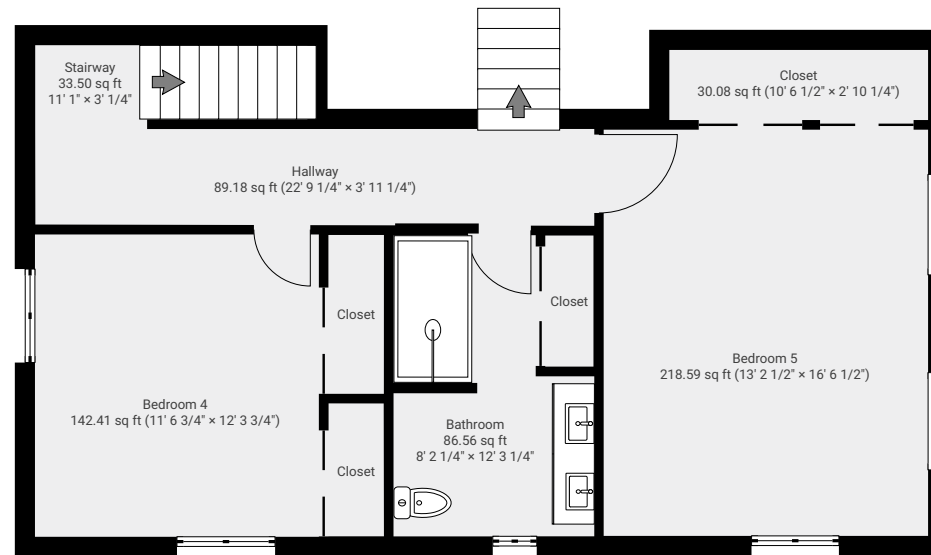

DETAILS
Total area: 4577.24 sq ft
Living area: 3091.02 sq ft
Floors: 4
Rooms: 34

Gabriela G Photography
info@gabrielagphotography
virtualtourscolorado.com
☎ 7202124802

THIS FLOORPLAN IS PROVIDED WITHOUT WARRANTY OF ANY KIND. SENSOPIA DISCLAIMS ANY WARRANTY INCLUDING, WITHOUT LIMITATION, SATISFACTORY QUALITY OR ACCURACY OF DIMENSIONS.

▼ Basement • Level 1

TOTAL AREA: 775.47 sq ft • LIVING AREA: 626.98 sq ft • ROOMS: 9

6185 W Frost Dr, Littleton

SUBMITTED BY
Gabriela Gjurekovec
📞 (720) 212-4802

CREATED ON
2025-01-04

LOCATION
6185 W Frost Dr
80128 Littleton
Colorado
US

DETAILS
Total area: 4577.24 sq ft
Living area: 3091.02 sq ft
Floors: 4
Rooms: 34

Gabriela G Photography
info@gabrielagphotography
virtualtourscolorado.com
📞 7202124802

THIS FLOORPLAN IS PROVIDED WITHOUT WARRANTY OF ANY KIND. SENSOPIA DISCLAIMS ANY WARRANTY INCLUDING, WITHOUT LIMITATION, SATISFACTORY QUALITY OR ACCURACY OF DIMENSIONS.

0' 2' 4' 6' 8' 10'
1:94

▼ Basement • Level 2

TOTAL AREA: 914.31 sq ft • LIVING AREA: 182.79 sq ft • ROOMS: 3

6185 W Frost Dr, Littleton

SUBMITTED BY
Gabriela Gjurekovec
📞 (720) 212-4802

CREATED ON
2025-01-04