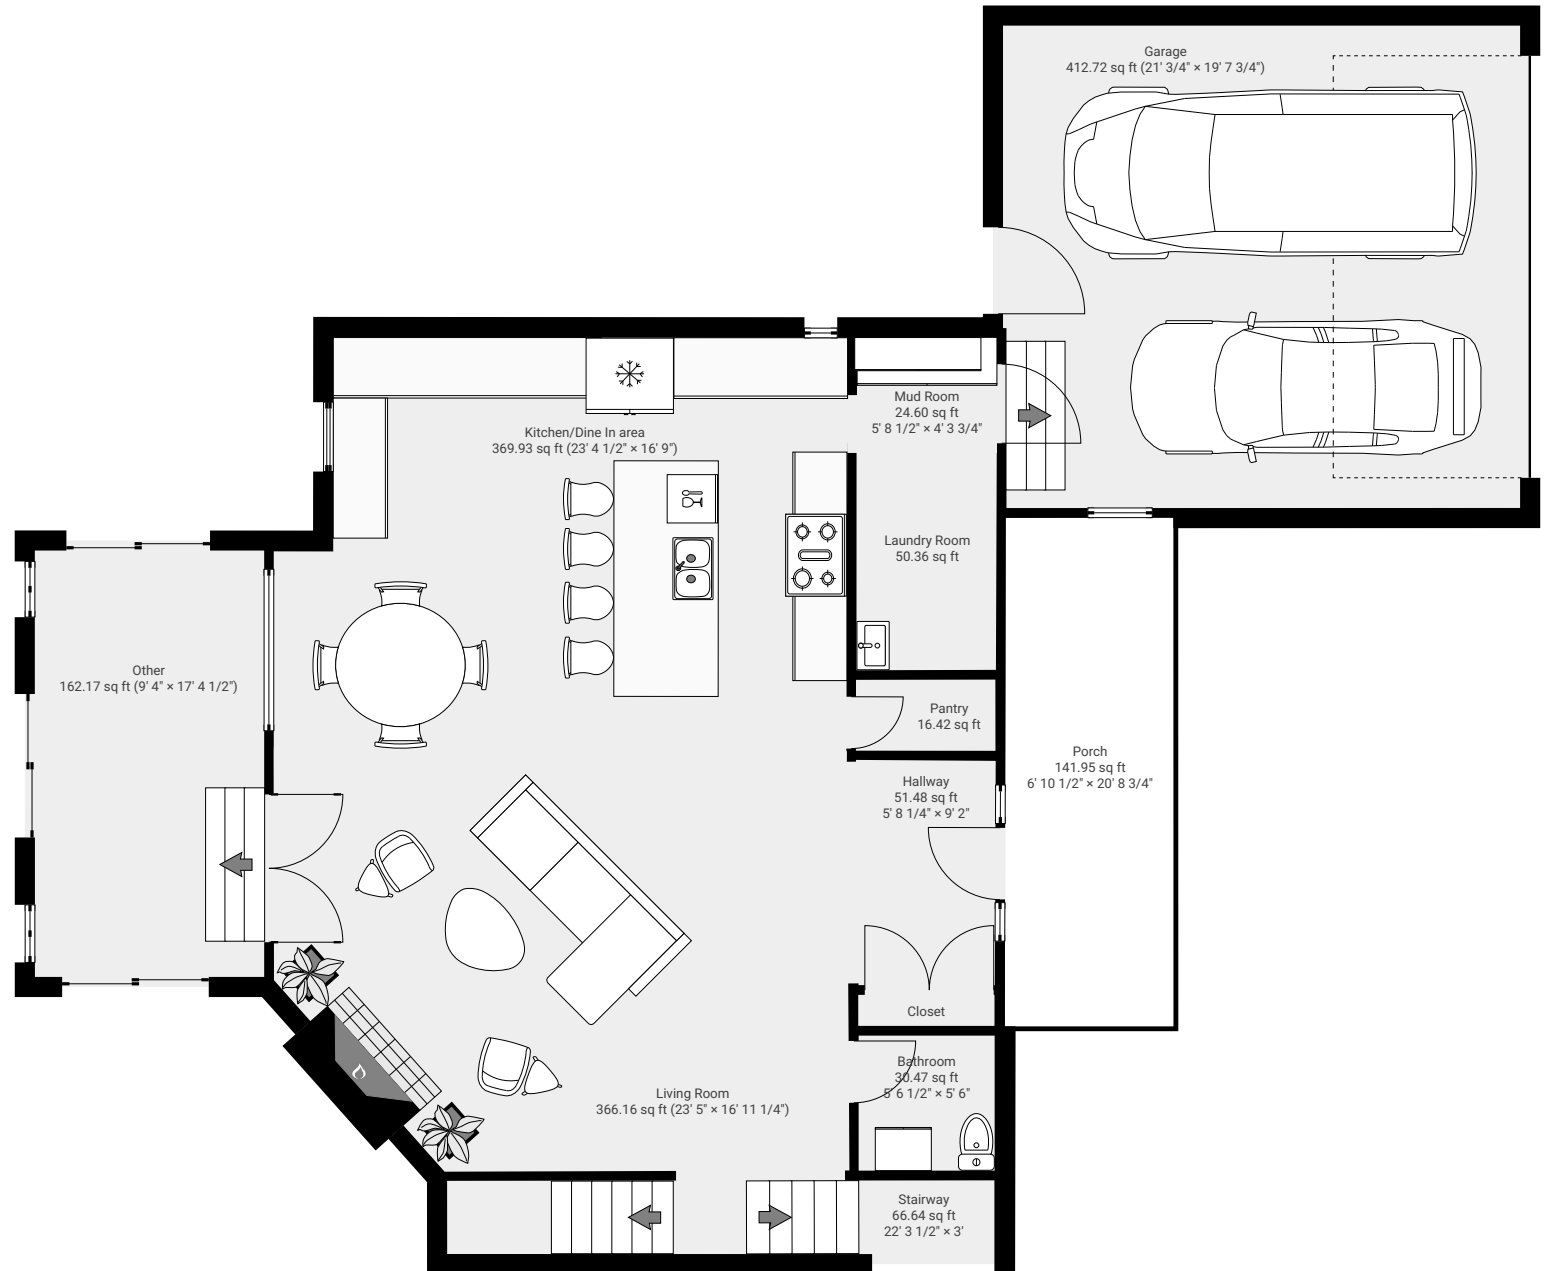

▼ Ground Floor

TOTAL AREA: 1920.44 sq ft • LIVING AREA: 1314.22 sq ft • ROOMS: 11

6185 W Frost Dr, Littleton

SUBMITTED BY
Gabriela Gjurekovec
📞 (720) 212-4802

CREATED ON
2025-01-04

LOCATION
6185 W Frost Dr
80128 Littleton
Colorado
US

DETAILS
Total area: 4577.24 sq ft
Living area: 3091.02 sq ft
Floors: 4
Rooms: 34

Gabriela G Photography
info@gabrielagphotography
virtualtourscolorado.com
📞 7202124802

THIS FLOORPLAN IS PROVIDED WITHOUT WARRANTY OF ANY KIND. SENSOPIA DISCLAIMS ANY WARRANTY INCLUDING, WITHOUT LIMITATION, SATISFACTORY QUALITY OR ACCURACY OF DIMENSIONS.

0' 2' 4' 6' 8' 10'
1:94

▼ 1st Floor

TOTAL AREA: 967.02 sq ft • LIVING AREA: 967.02 sq ft • ROOMS: 11

6185 W Frost Dr, Littleton

SUBMITTED BY
Gabriela Gjurekovec
☎ (720) 212-4802

CREATED ON
2025-01-04

LOCATION
6185 W Frost Dr
80128 Littleton
Colorado
US

▼ Basement • Level 1

TOTAL AREA: 775.47 sq ft • LIVING AREA: 626.98 sq ft • ROOMS: 9

6185 W Frost Dr, Littleton

SUBMITTED BY
Gabriela Gjurekovec
📞 (720) 212-4802

CREATED ON
2025-01-04

LOCATION
6185 W Frost Dr
80128 Littleton
Colorado
US