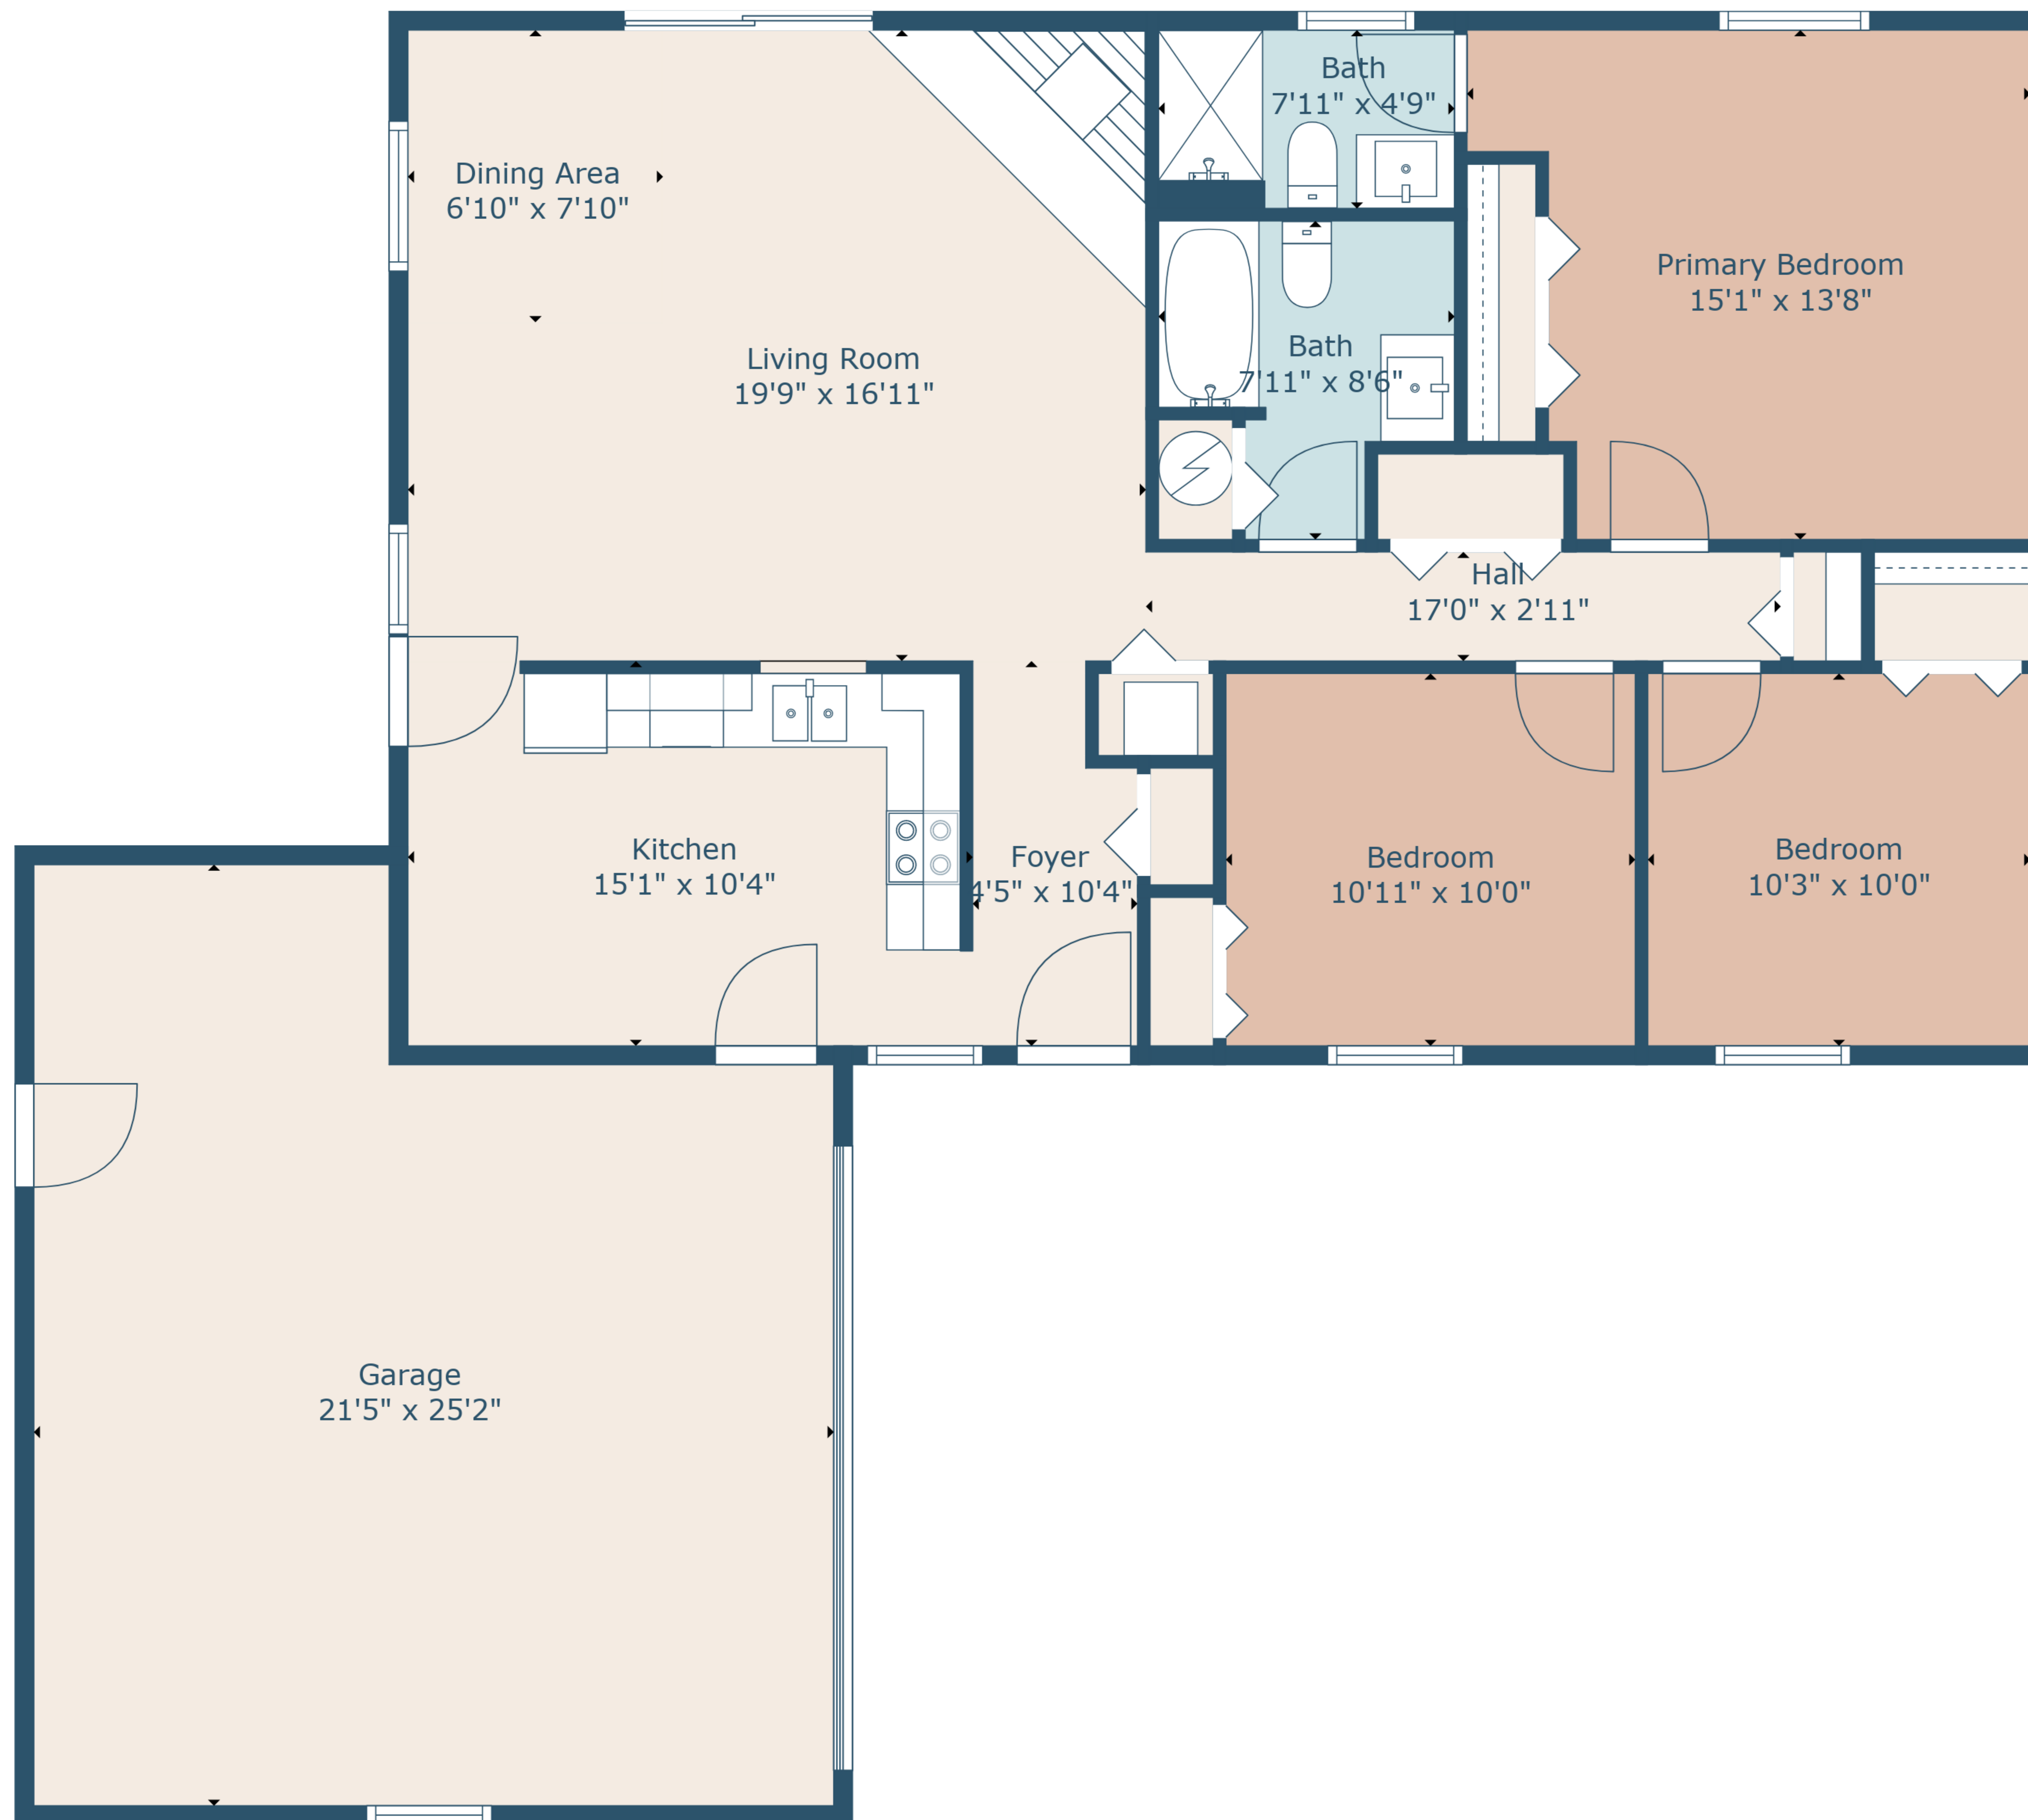

TOTAL: 1182 sq. ft
 FLOOR 1: 1182 sq. ft
 EXCLUDED AREAS: GARAGE: 476 sq. ft

TOTAL: 1182 sq. ft
FLOOR 1: 1182 sq. ft
EXCLUDED AREAS: GARAGE: 476 sq. ft