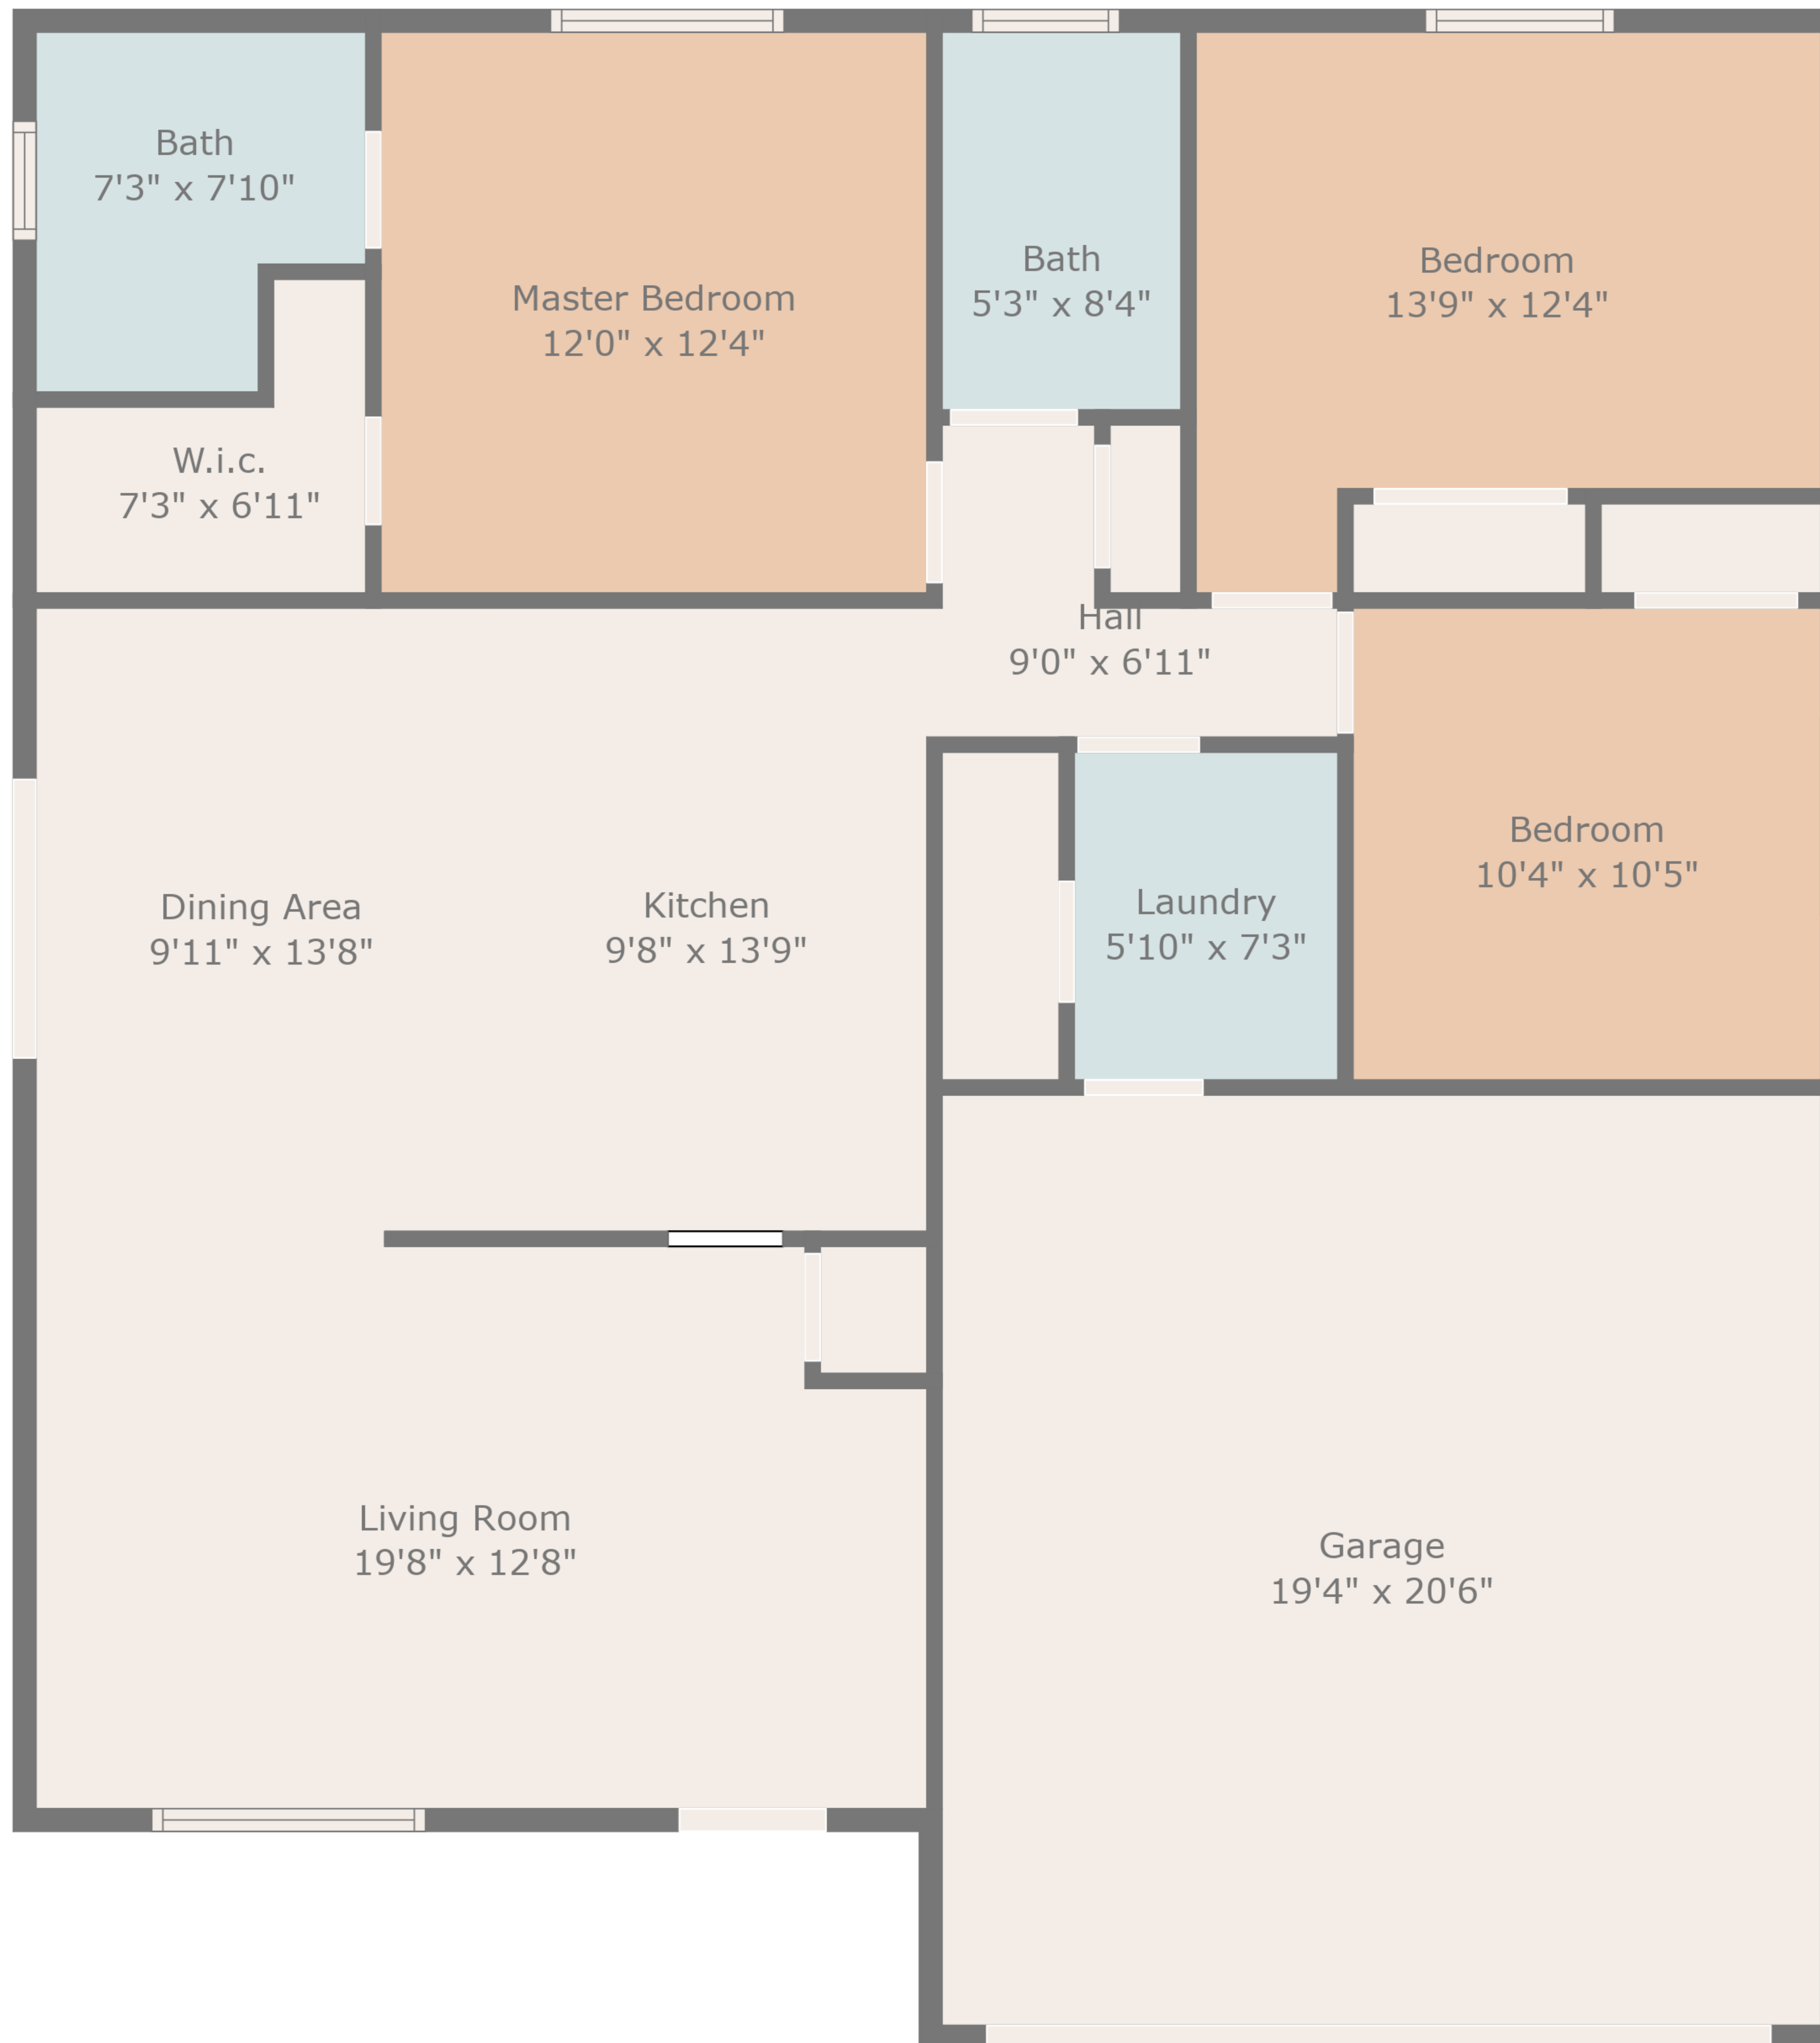

TOTAL: 1227 sq. ft
 FLOOR 1: 1227 sq. ft
 EXCLUDED AREAS: GARAGE: 398 sq. ft

TOTAL: 1227 sq. ft
 FLOOR 1: 1227 sq. ft
 EXCLUDED AREAS: GARAGE: 398 sq. ft