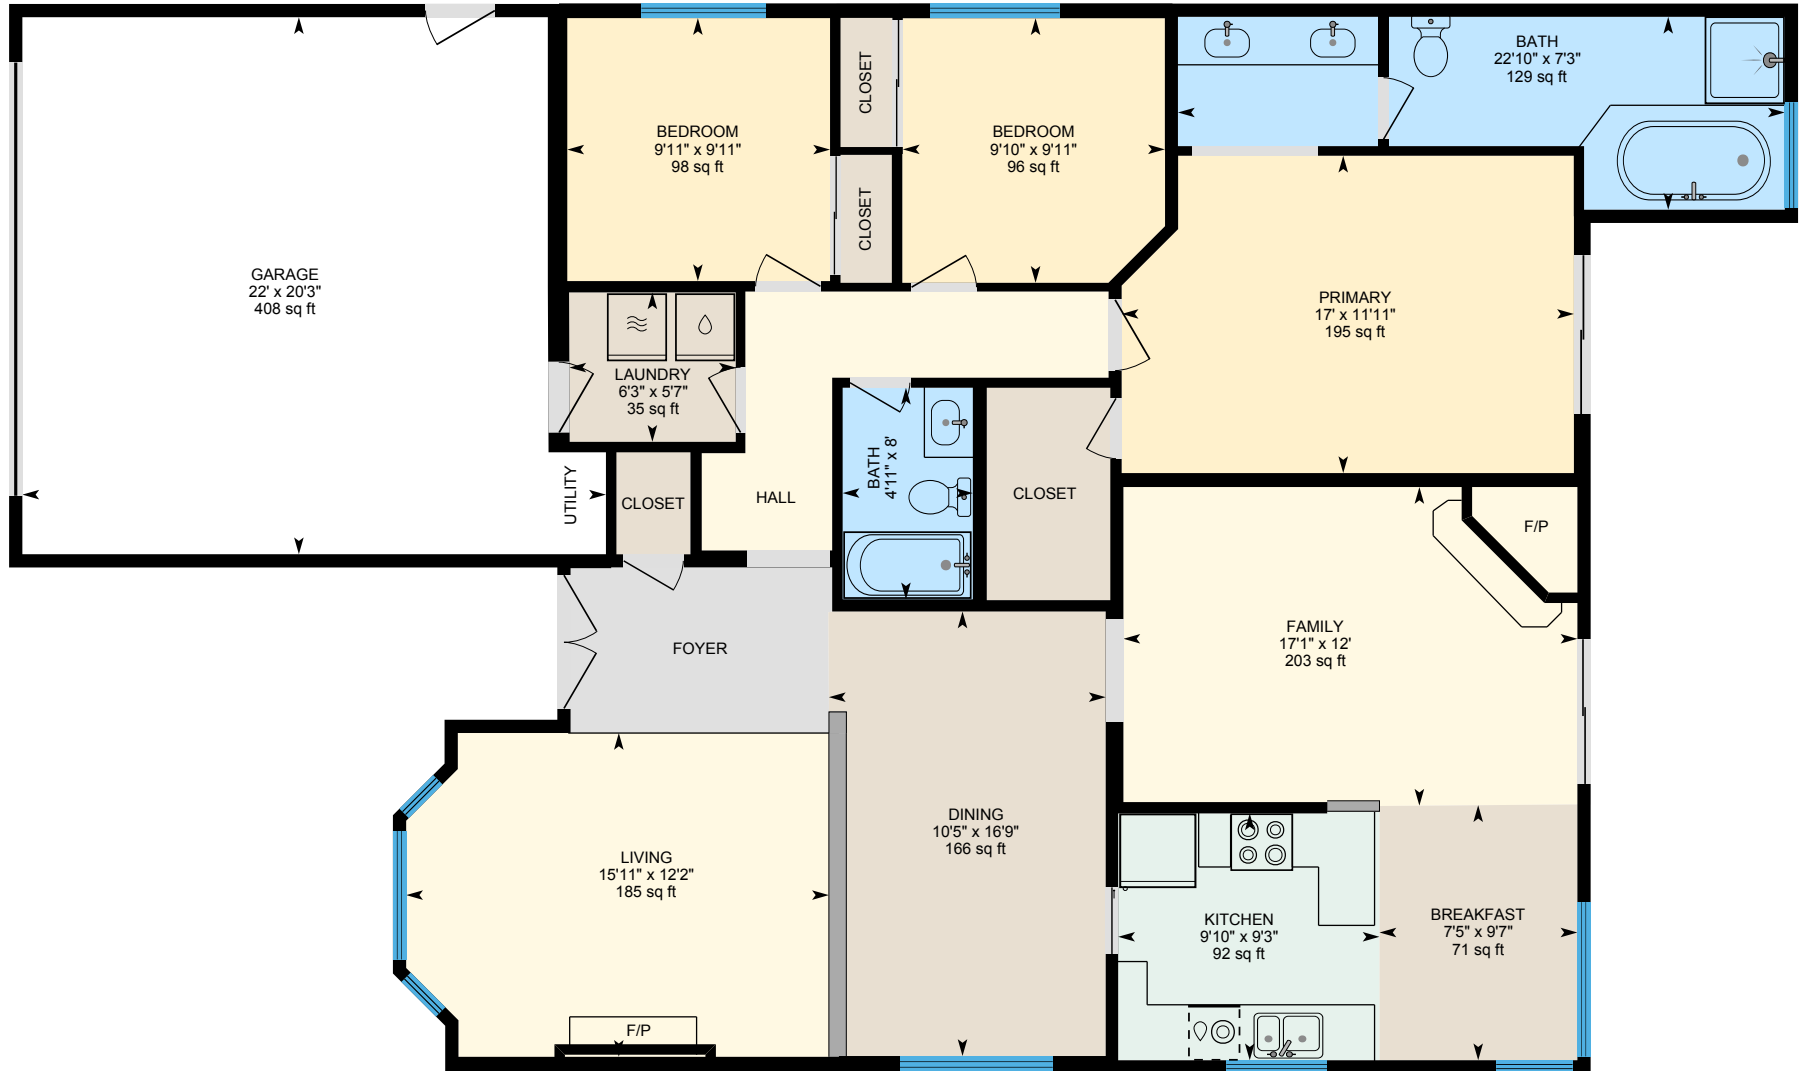

1745 Thicket Ct, Tracy, CA

Main Floor Finished Area 1694.94 sq ft
Unfinished Area 439.07 sq ft

PREPARED: 2023/05/27

White regions are excluded from total floor area in iGUIDE floor plans. All room dimensions and floor areas must be considered approximate and are subject to independent verification.