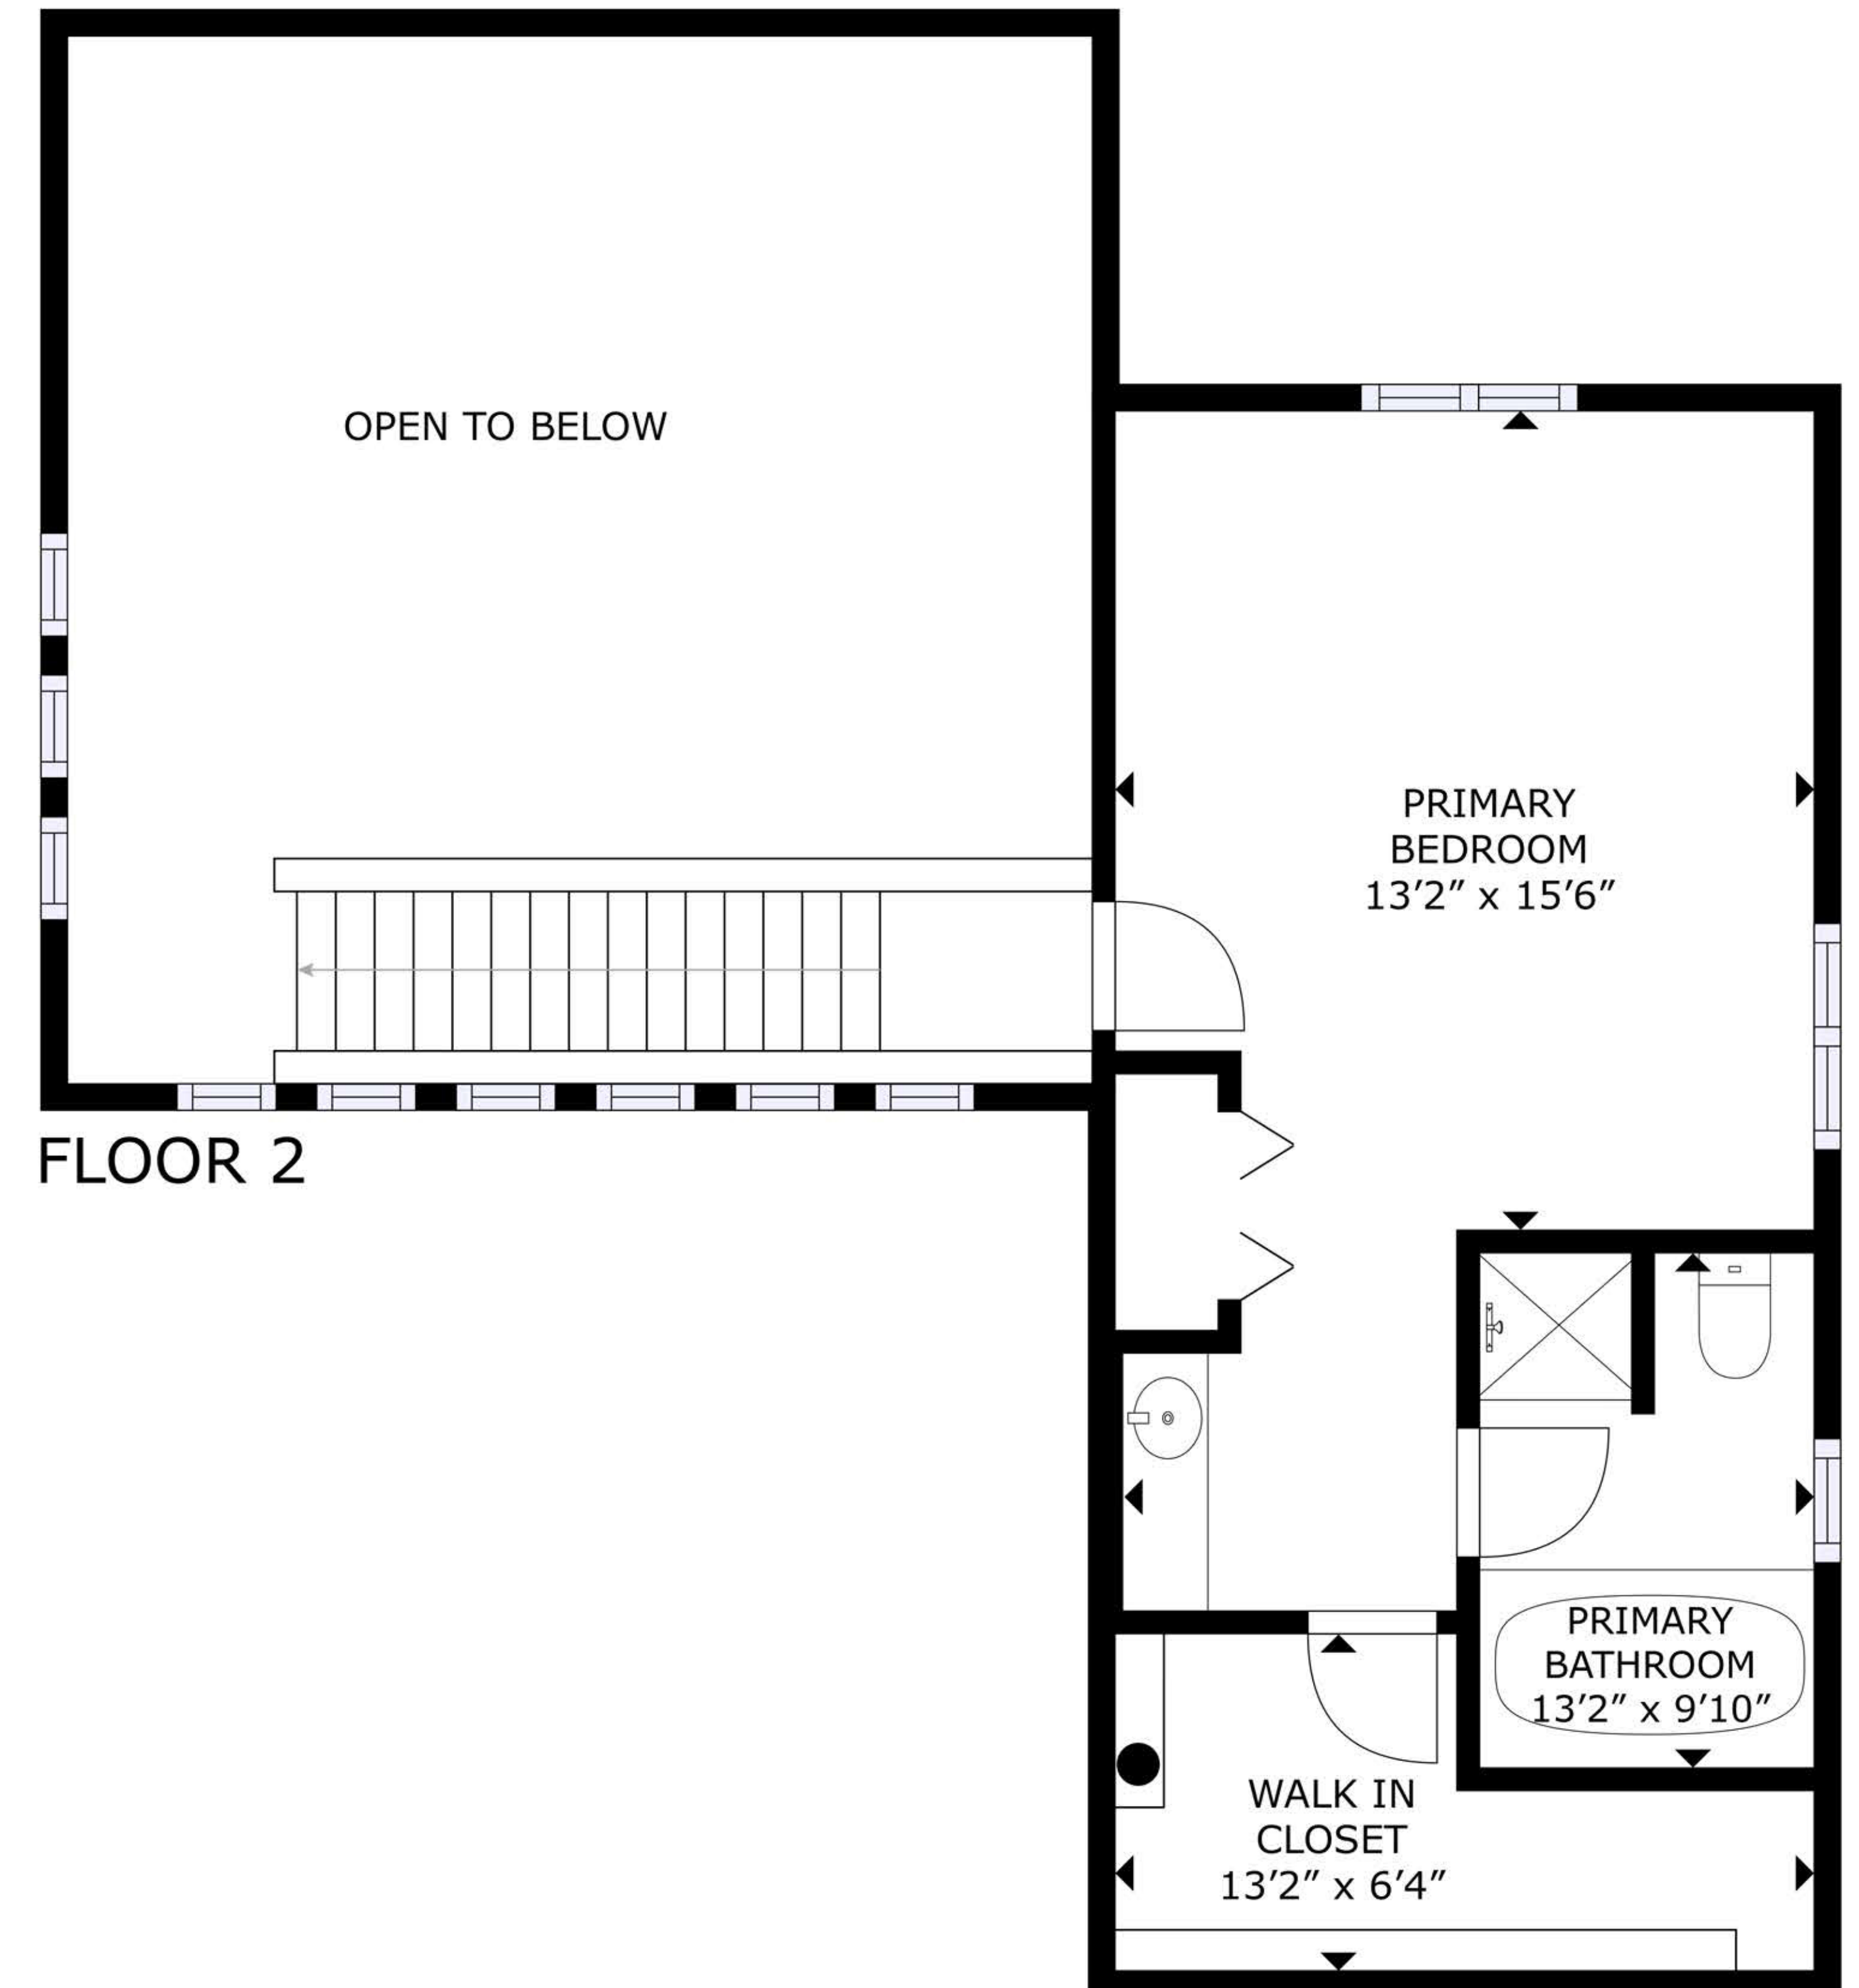

FLOOR 1

FLOOR 2

GROSS INTERNAL AREA
 FLOOR 1: 1,196 sq. ft , FLOOR 2: 446 sq. ft
 TOTAL: 1,642 sq. ft
 SIZES AND DIMENSIONS ARE APPROXIMATE, ACTUAL MAY VARY.