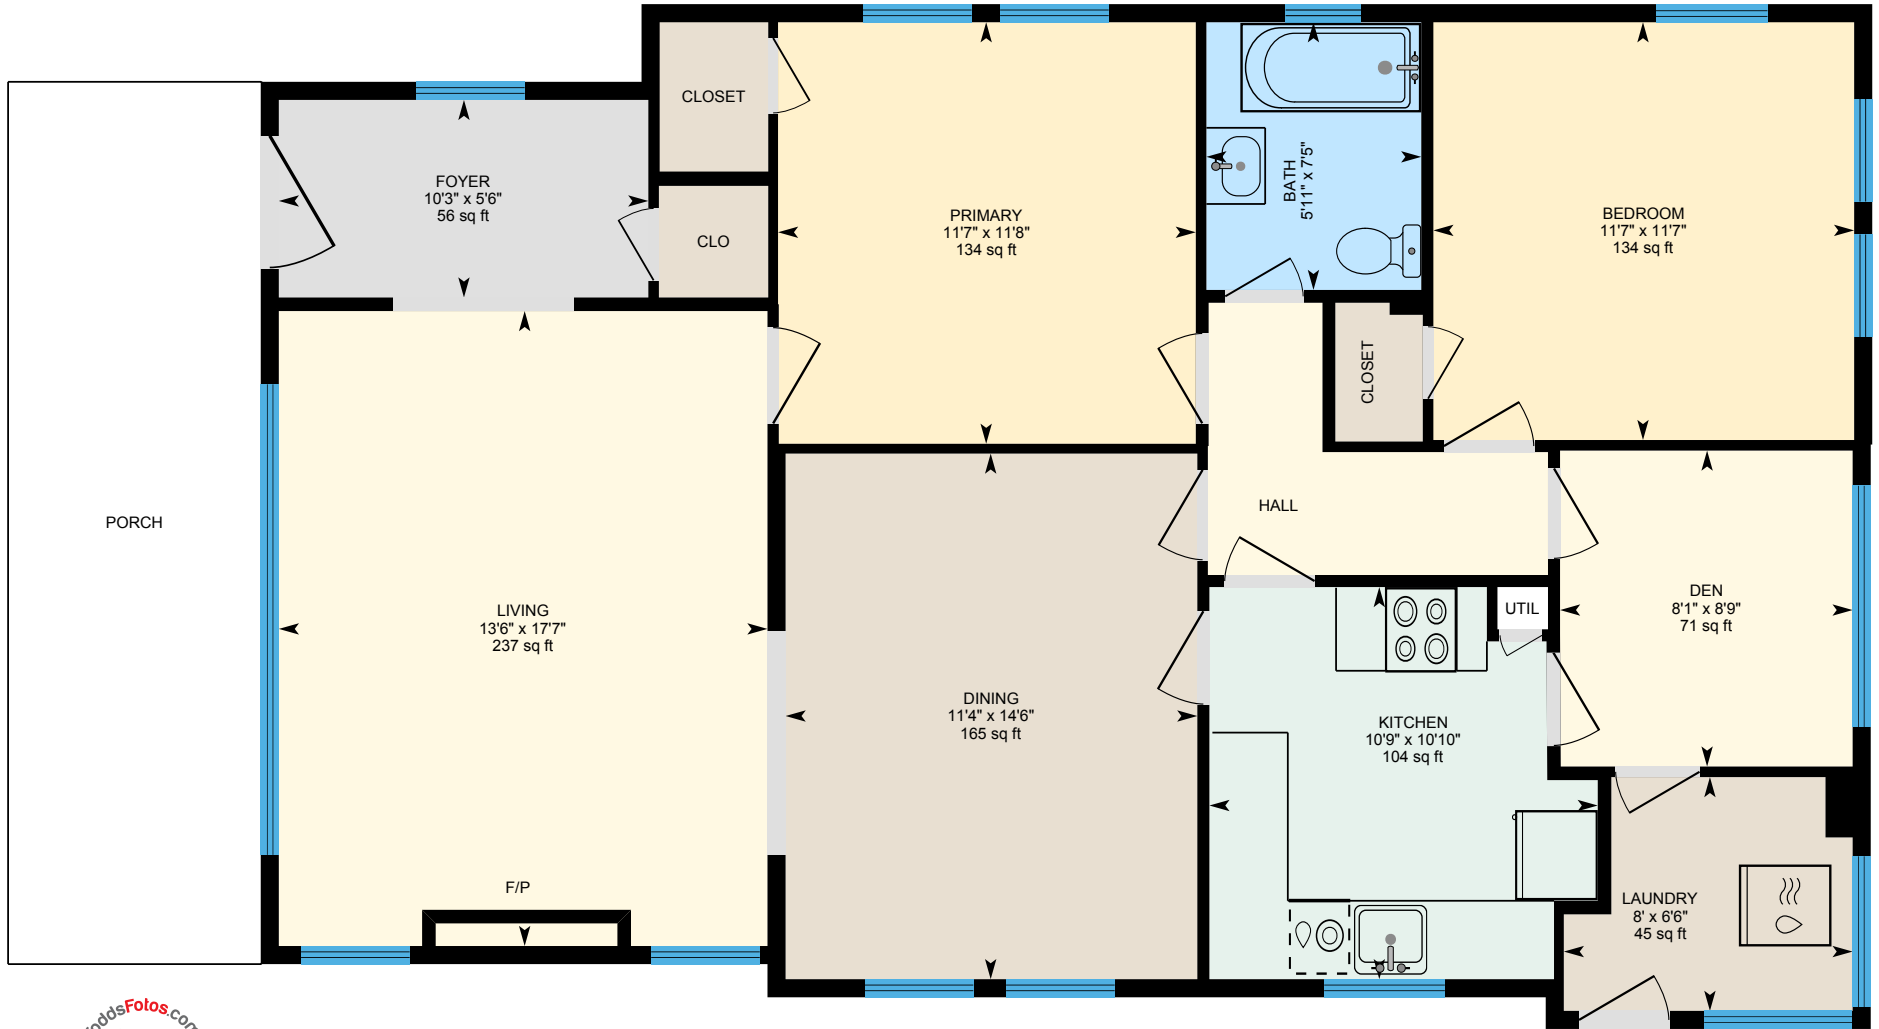

# 447 S Central Ave, Stockton, CA

Main Floor Finished Area 1191.60 sq ft  
Unfinished Area 1.63 sq ft

PREPARED: 2024/09/27

White regions are excluded from total floor area in iGUIDE floor plans. All room dimensions and floor areas must be considered approximate and are subject to independent verification.