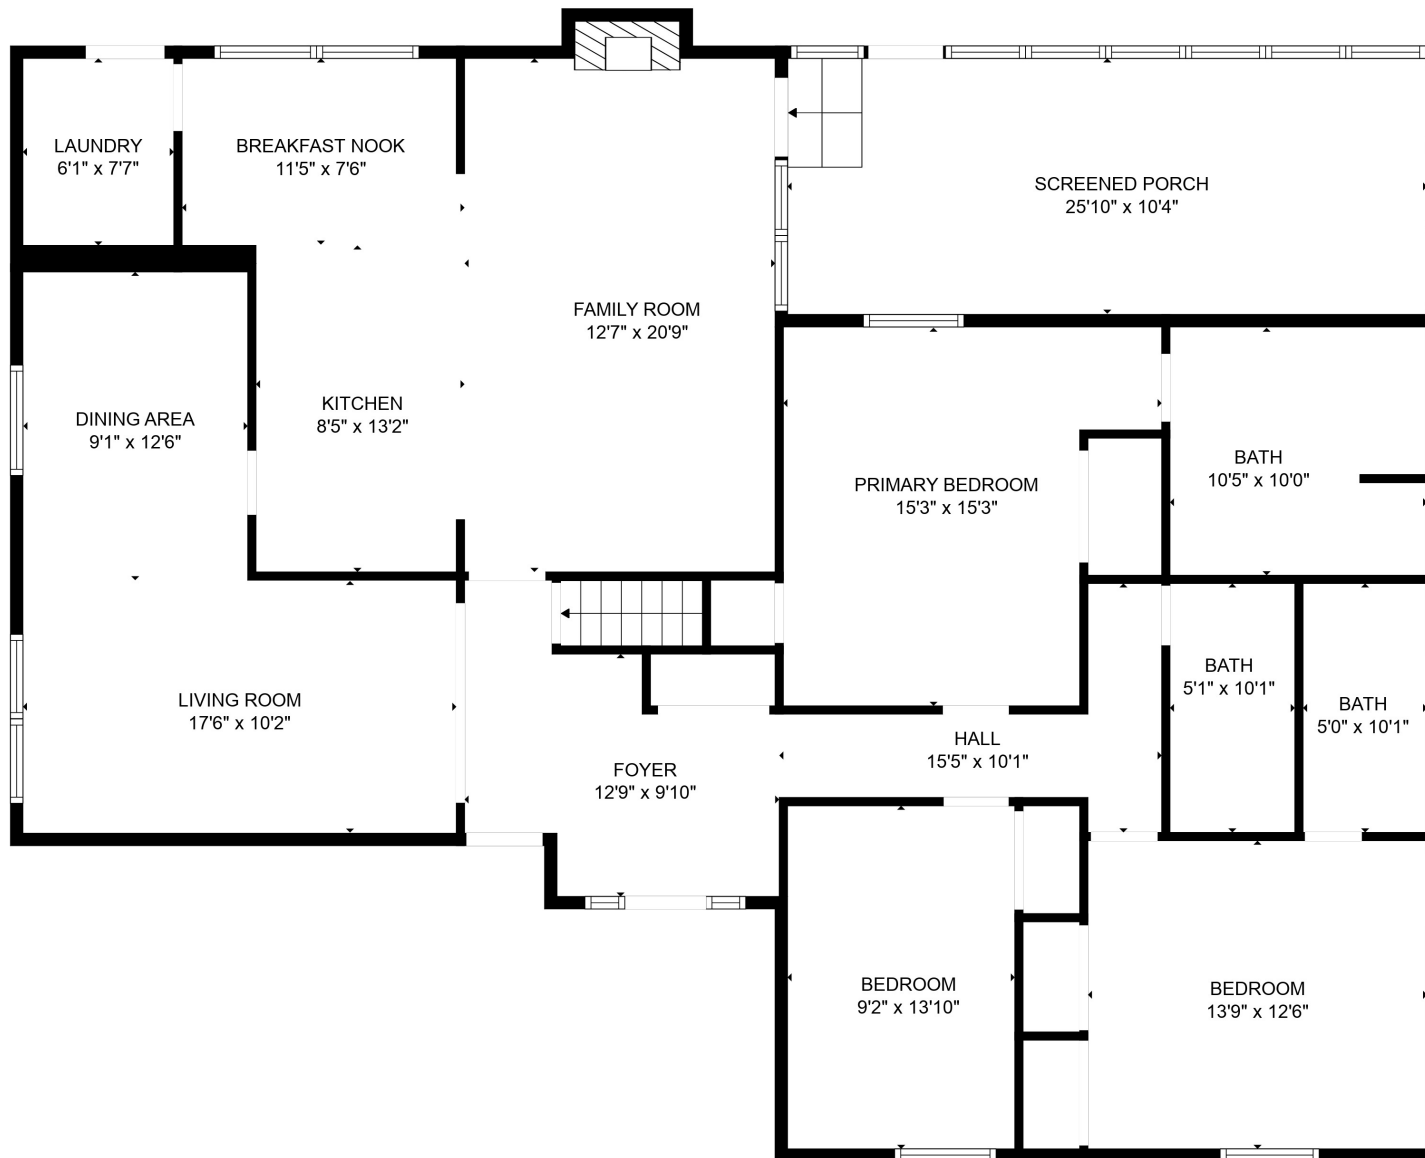

Total scanned area: 3996 sq. ft

MEASUREMENTS ARE CALCULATED BY CUBICASA TECHNOLOGY. DEEMED HIGHLY RELIABLE BUT NOT GUARANTEED.

Total scanned area: 3996 sq. ft

MEASUREMENTS ARE CALCULATED BY CUBICASA TECHNOLOGY. DEEMED HIGHLY RELIABLE BUT NOT GUARANTEED.

UNFINISHED BASEMENT
32'9" x 19'8"

ELECTRICAL ROOM
32'9" x 14'0"

BASEMENT
19'8" x 31'8"

BATH
10'6" x 12'4"

BEDROOM
10'10" x 16'1"

Total scanned area: 3996 sq. ft

MEASUREMENTS ARE CALCULATED BY CUBICASA TECHNOLOGY. DEEMED HIGHLY RELIABLE BUT NOT GUARANTEED.