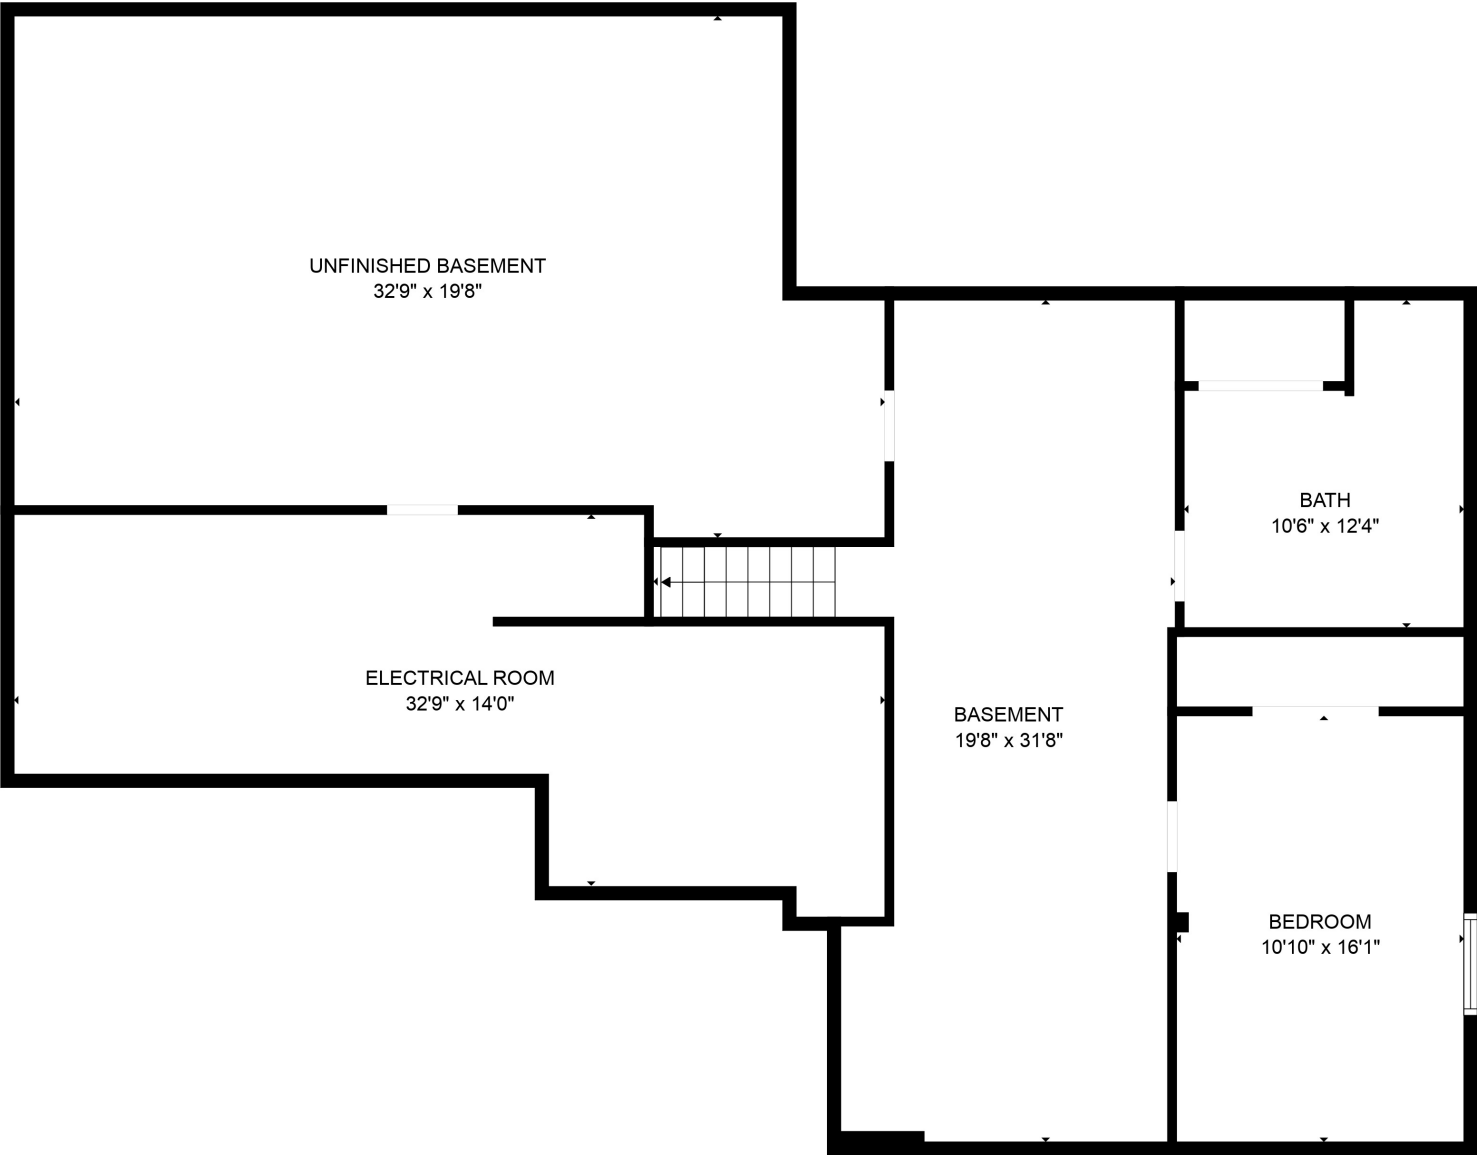

UNFINISHED BASEMENT
32'9" x 19'8"

ELECTRICAL ROOM
32'9" x 14'0"

BASEMENT
19'8" x 31'8"

BATH
10'6" x 12'4"

BEDROOM
10'10" x 16'1"

Total scanned area: 3996 sq. ft