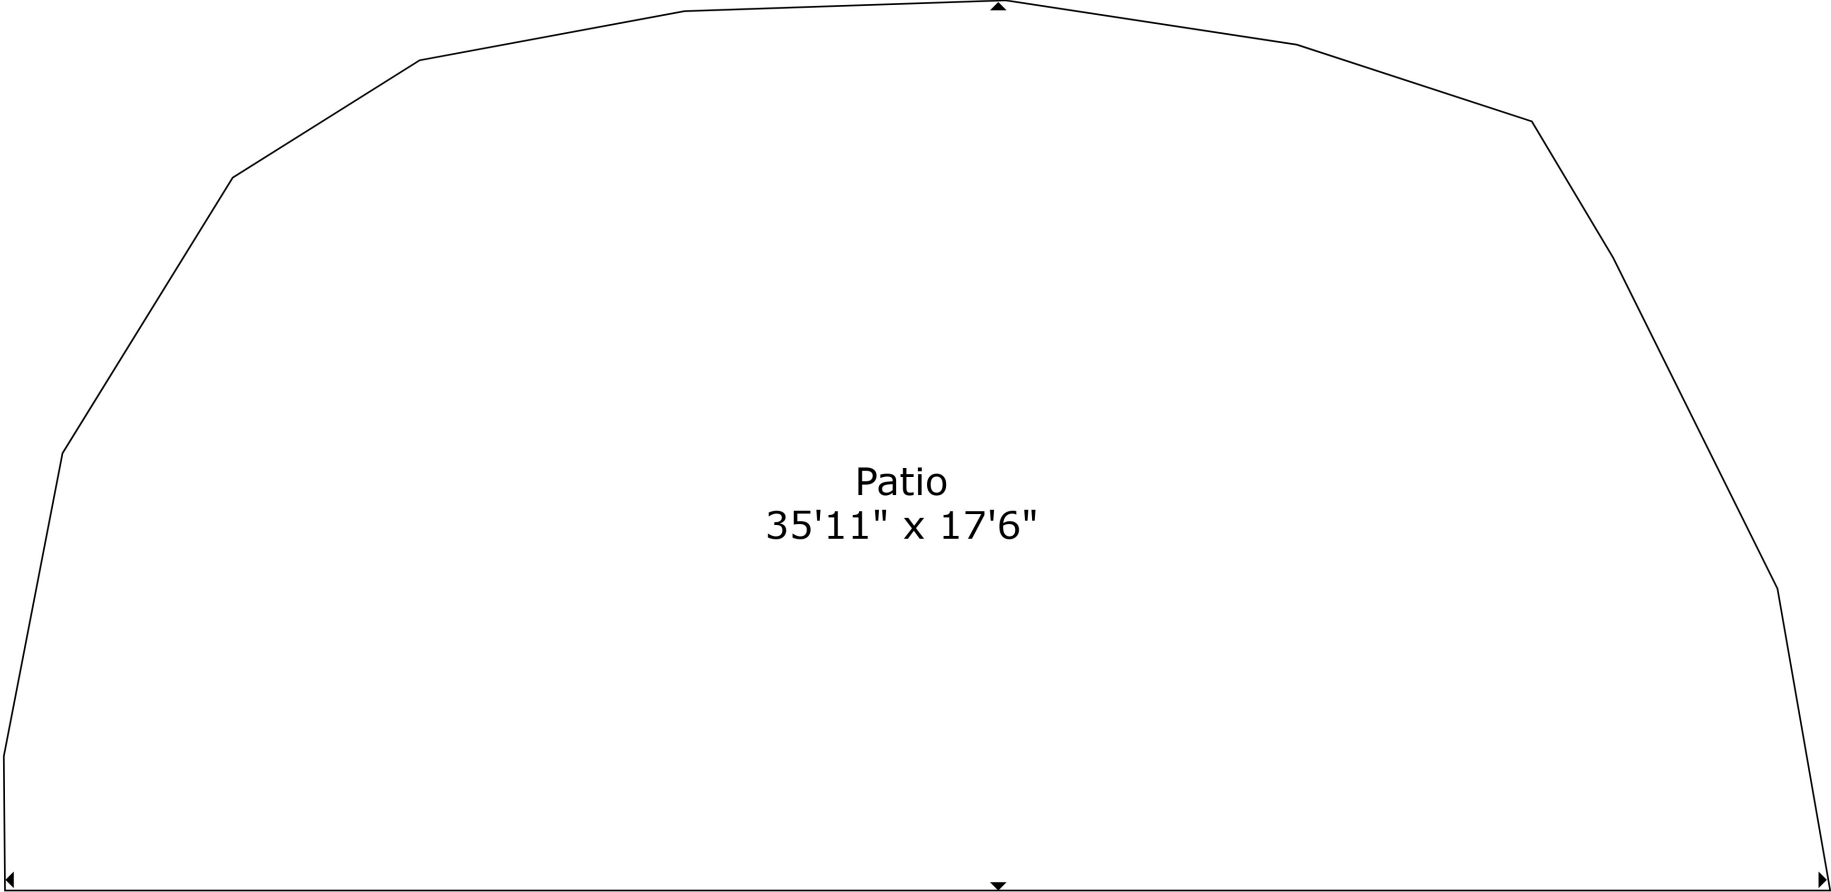

Measurements Deemed Highly Reliable But Not Guaranteed. Measured By Cubicasa Tech.

TOTAL: 7121 sq. ft

Below Ground: 250 sq. ft, FLOOR 2: 1060 sq. ft, FLOOR 3: 3090 sq. ft, Below Ground: 0 sq. ft, FLOOR 5: 2227 sq. ft, Below Ground: 0 sq. ft, FLOOR 7: 494 sq. ft, FLOOR 8: 0 sq. ft
 EXCLUDED AREAS: PATIO: 7303 sq. ft, WINE CELLAR: 88 sq. ft, ROOM: 211 sq. ft,
 ELECTRICAL ROOM: 354 sq. ft, GARAGE: 864 sq. ft, PORCH: 400 sq. ft,
 OPEN TO BELOW: 133 sq. ft, TERRACE: 346 sq. ft

Measurements Deemed Highly Reliable But Not Guaranteed. Measured By Cubicasa Tech.

Patio
35'11" x 17'6"

TOTAL: 7121 sq. ft

Below Ground: 250 sq. ft, FLOOR 2: 1060 sq. ft, FLOOR 3: 3090 sq. ft, Below Ground: 0 sq. ft, FLOOR 5: 2227 sq. ft, Below Ground: 0 sq. ft, FLOOR 7: 494 sq. ft, FLOOR 8: 0 sq. ft
EXCLUDED AREAS: PATIO: 7303 sq. ft, WINE CELLAR: 88 sq. ft, ROOM: 211 sq. ft,
ELECTRICAL ROOM: 354 sq. ft, GARAGE: 864 sq. ft, PORCH: 400 sq. ft,
OPEN TO BELOW: 133 sq. ft, TERRACE: 346 sq. ft