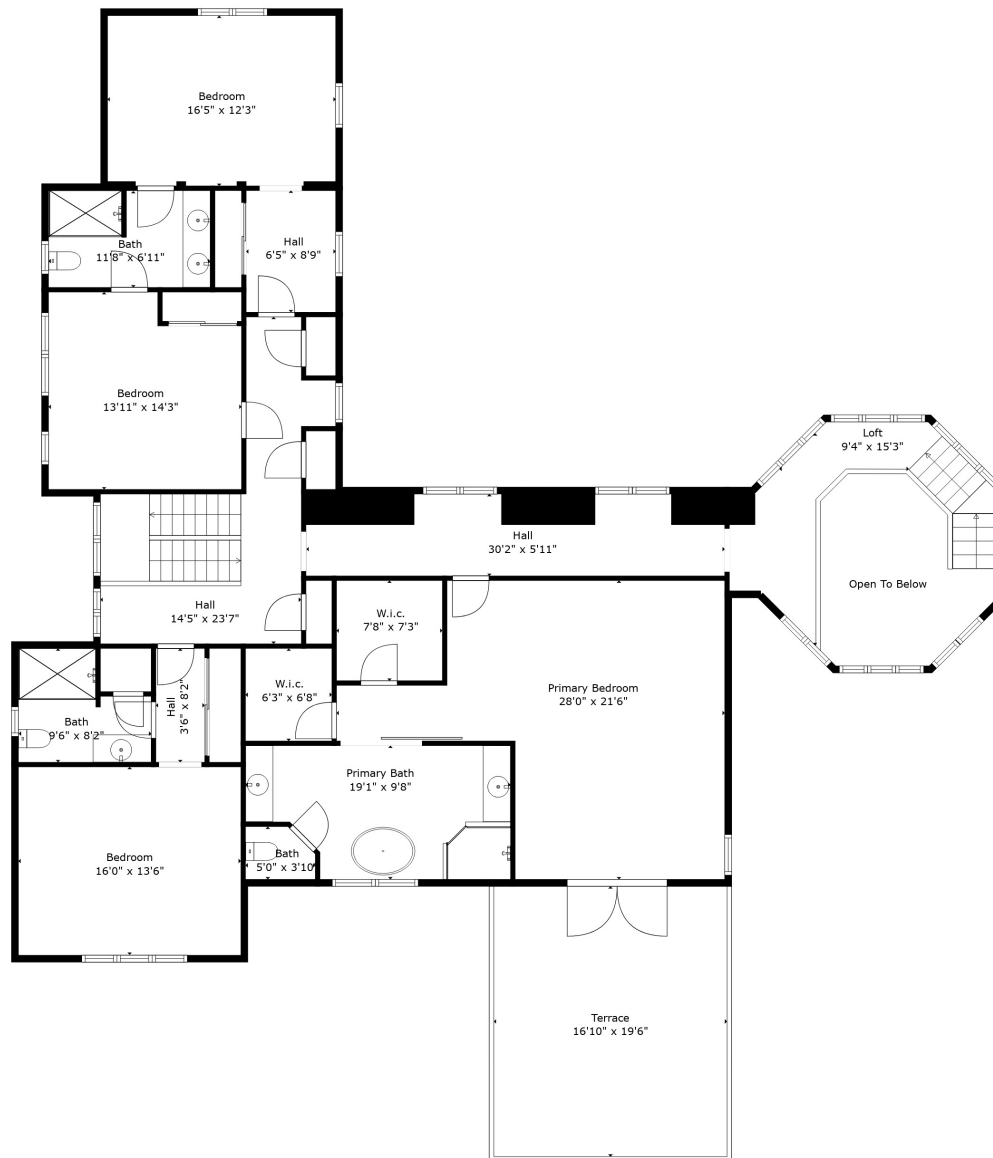

Measurements Deemed Highly Reliable But Not Guaranteed. Measured By Cubicasa Tech.

TOTAL: 7121 sq. ft

Below Ground: 250 sq. ft, FLOOR 2: 1060 sq. ft, FLOOR 3: 3090 sq. ft, Below Ground: 0 sq. ft, FLOOR 5: 2227 sq. ft, Below Ground: 0 sq. ft, FLOOR 7: 494 sq. ft, FLOOR 8: 0 sq. ft
 EXCLUDED AREAS: PATIO: 7303 sq. ft, WINE CELLAR: 88 sq. ft, ROOM: 211 sq. ft,
 ELECTRICAL ROOM: 354 sq. ft, GARAGE: 864 sq. ft, PORCH: 400 sq. ft,
 OPEN TO BELOW: 133 sq. ft, TERRACE: 346 sq. ft

Measurements Deemed Highly Reliable But Not Guaranteed. Measured By Cubicasa Tech.

Patio
35'11" x 17'6"

TOTAL: 7121 sq. ft

Below Ground: 250 sq. ft, FLOOR 2: 1060 sq. ft, FLOOR 3: 3090 sq. ft, Below Ground: 0 sq. ft, FLOOR 5: 2227 sq. ft, Below Ground: 0 sq. ft, FLOOR 7: 494 sq. ft, FLOOR 8: 0 sq. ft
EXCLUDED AREAS: PATIO: 7303 sq. ft, WINE CELLAR: 88 sq. ft, ROOM: 211 sq. ft,
ELECTRICAL ROOM: 354 sq. ft, GARAGE: 864 sq. ft, PORCH: 400 sq. ft,
OPEN TO BELOW: 133 sq. ft, TERRACE: 346 sq. ft