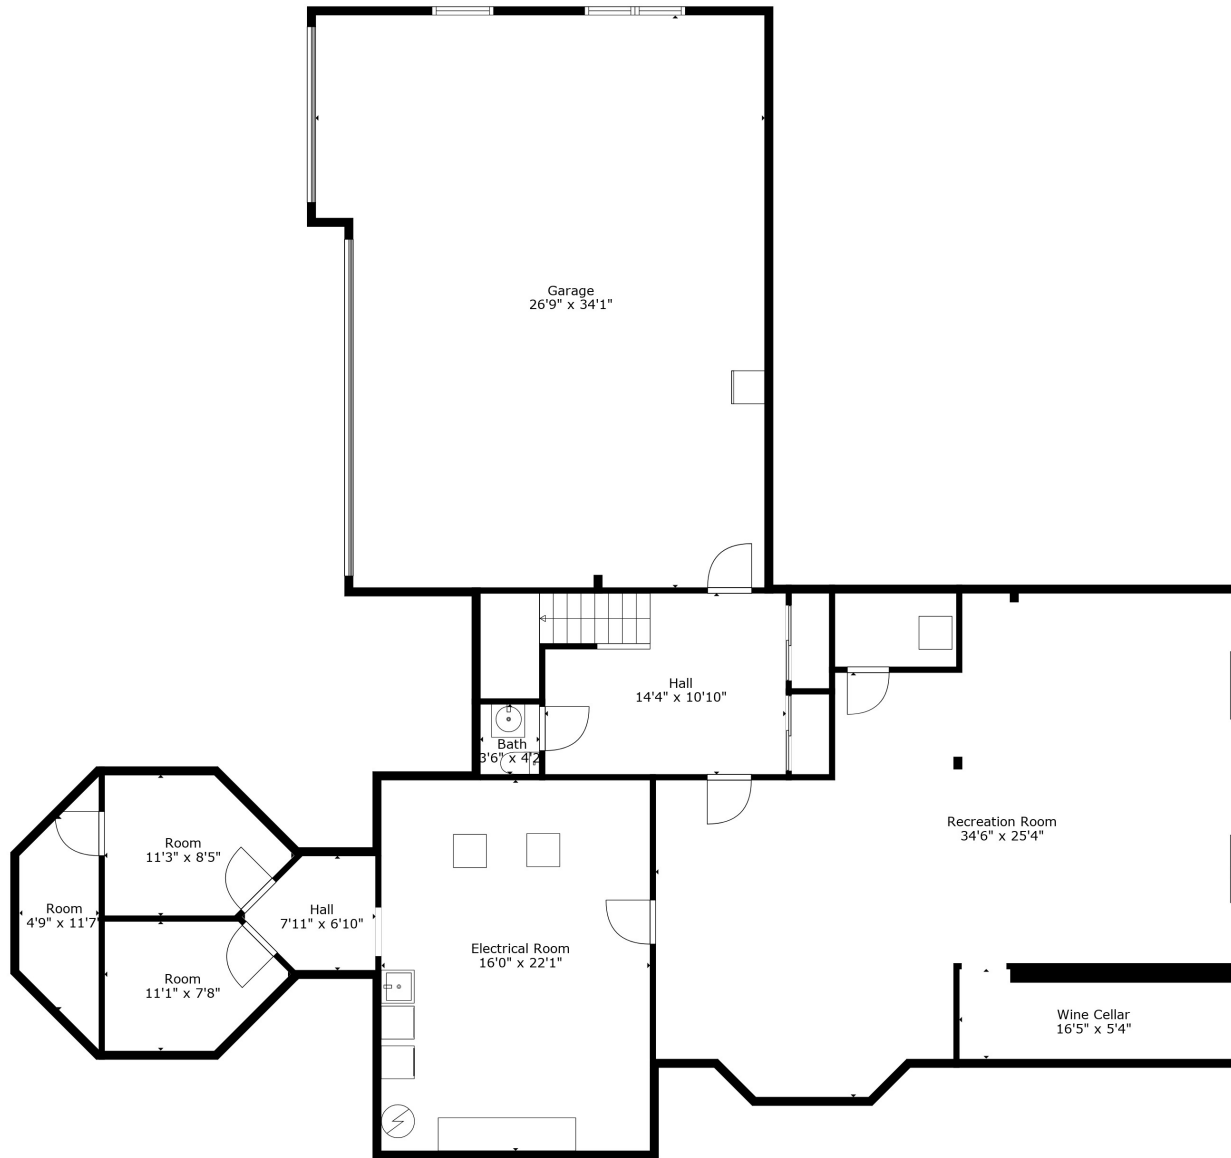

Measurements Deemed Highly Reliable But Not Guaranteed. Measured By Cubicasa Tech.

Patio
35'11" x 17'6"

TOTAL: 7121 sq. ft

Below Ground: 250 sq. ft, FLOOR 2: 1060 sq. ft, FLOOR 3: 3090 sq. ft, Below Ground: 0 sq. ft, FLOOR 5: 2227 sq. ft, Below Ground: 0 sq. ft, FLOOR 7: 494 sq. ft, FLOOR 8: 0 sq. ft
EXCLUDED AREAS: PATIO: 7303 sq. ft, WINE CELLAR: 88 sq. ft, ROOM: 211 sq. ft,
ELECTRICAL ROOM: 354 sq. ft, GARAGE: 864 sq. ft, PORCH: 400 sq. ft,
OPEN TO BELOW: 133 sq. ft, TERRACE: 346 sq. ft

Measurements Deemed Highly Reliable But Not Guaranteed. Measured By Cubicasa Tech.

TOTAL: 7121 sq. ft

Below Ground: 250 sq. ft, FLOOR 2: 1060 sq. ft, FLOOR 3: 3090 sq. ft, Below Ground: 0 sq. ft, FLOOR 5: 2227 sq. ft, Below Ground: 0 sq. ft, FLOOR 7: 494 sq. ft, FLOOR 8: 0 sq. ft
 EXCLUDED AREAS: PATIO: 7303 sq. ft, WINE CELLAR: 88 sq. ft, ROOM: 211 sq. ft,
 ELECTRICAL ROOM: 354 sq. ft, GARAGE: 864 sq. ft, PORCH: 400 sq. ft,
 OPEN TO BELOW: 133 sq. ft, TERRACE: 346 sq. ft