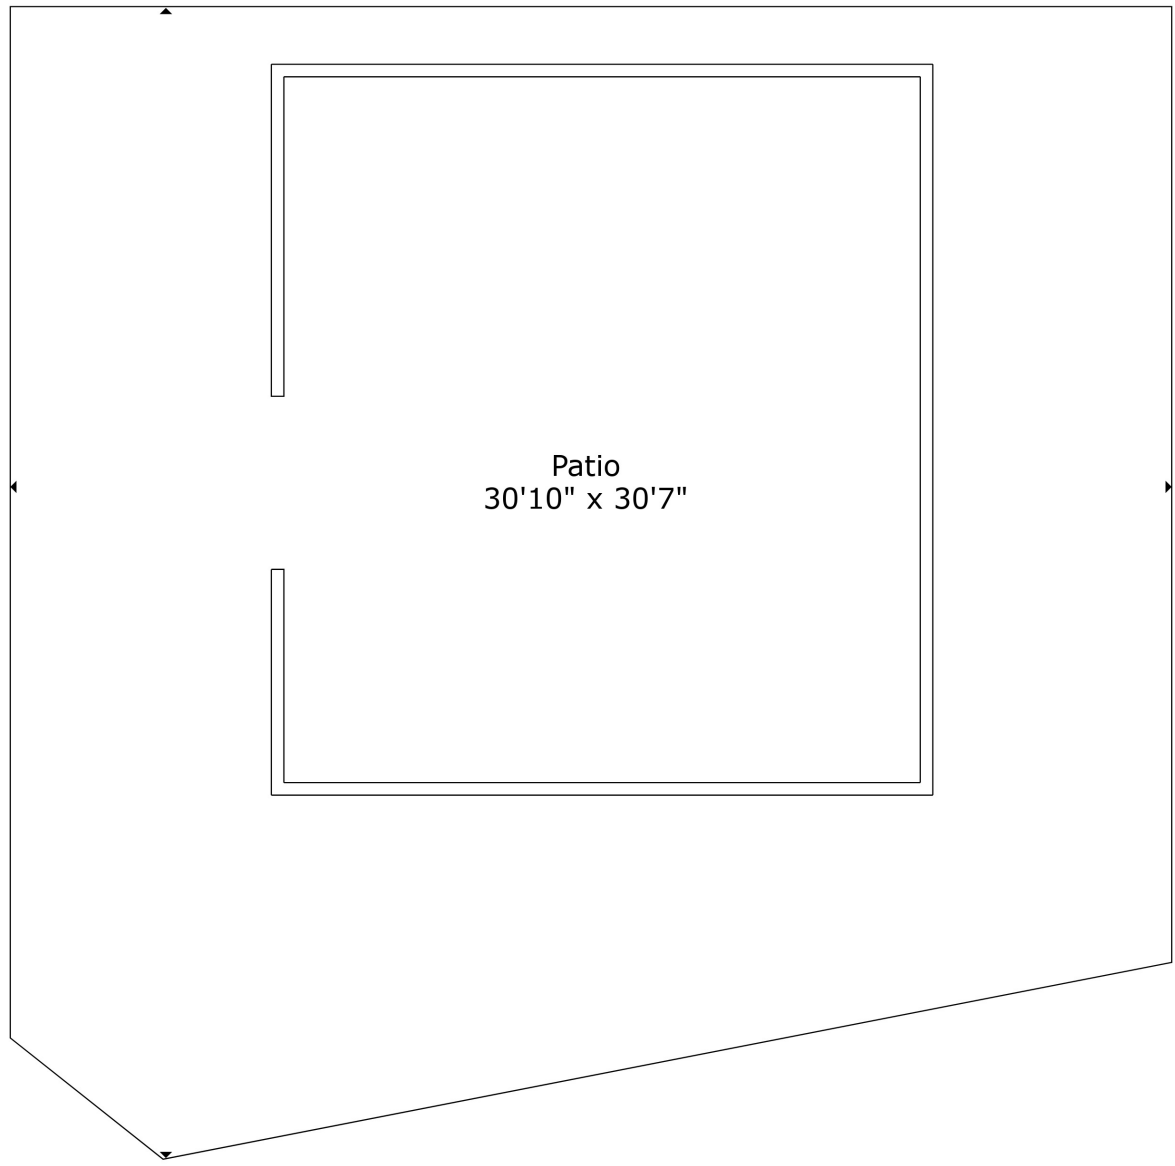

TOTAL: 7121 sq. ft

Below Ground: 250 sq. ft, FLOOR 2: 1060 sq. ft, FLOOR 3: 3090 sq. ft, Below Ground: 0 sq. ft, FLOOR 5: 2227 sq. ft, Below Ground: 0 sq. ft, FLOOR 7: 494 sq. ft, FLOOR 8: 0 sq. ft
 EXCLUDED AREAS: PATIO: 7303 sq. ft, WINE CELLAR: 88 sq. ft, ROOM: 211 sq. ft,
 ELECTRICAL ROOM: 354 sq. ft, GARAGE: 864 sq. ft, PORCH: 400 sq. ft,
 OPEN TO BELOW: 133 sq. ft, TERRACE: 346 sq. ft

Measurements Deemed Highly Reliable But Not Guaranteed. Measured By Cubicasa Tech.

TOTAL: 7121 sq. ft

Below Ground: 250 sq. ft, FLOOR 2: 1060 sq. ft, FLOOR 3: 3090 sq. ft, Below Ground: 0 sq. ft, FLOOR 5: 2227 sq. ft, Below Ground: 0 sq. ft, FLOOR 7: 494 sq. ft, FLOOR 8: 0 sq. ft
 EXCLUDED AREAS: PATIO: 7303 sq. ft, WINE CELLAR: 88 sq. ft, ROOM: 211 sq. ft,
 ELECTRICAL ROOM: 354 sq. ft, GARAGE: 864 sq. ft, PORCH: 400 sq. ft,
 OPEN TO BELOW: 133 sq. ft, TERRACE: 346 sq. ft

Measurements Deemed Highly Reliable But Not Guaranteed. Measured By Cubicasa Tech.

Patio
35'11" x 17'6"

TOTAL: 7121 sq. ft

Below Ground: 250 sq. ft, FLOOR 2: 1060 sq. ft, FLOOR 3: 3090 sq. ft, Below Ground: 0 sq. ft, FLOOR 5: 2227 sq. ft, Below Ground: 0 sq. ft, FLOOR 7: 494 sq. ft, FLOOR 8: 0 sq. ft
EXCLUDED AREAS: PATIO: 7303 sq. ft, WINE CELLAR: 88 sq. ft, ROOM: 211 sq. ft,
ELECTRICAL ROOM: 354 sq. ft, GARAGE: 864 sq. ft, PORCH: 400 sq. ft,
OPEN TO BELOW: 133 sq. ft, TERRACE: 346 sq. ft