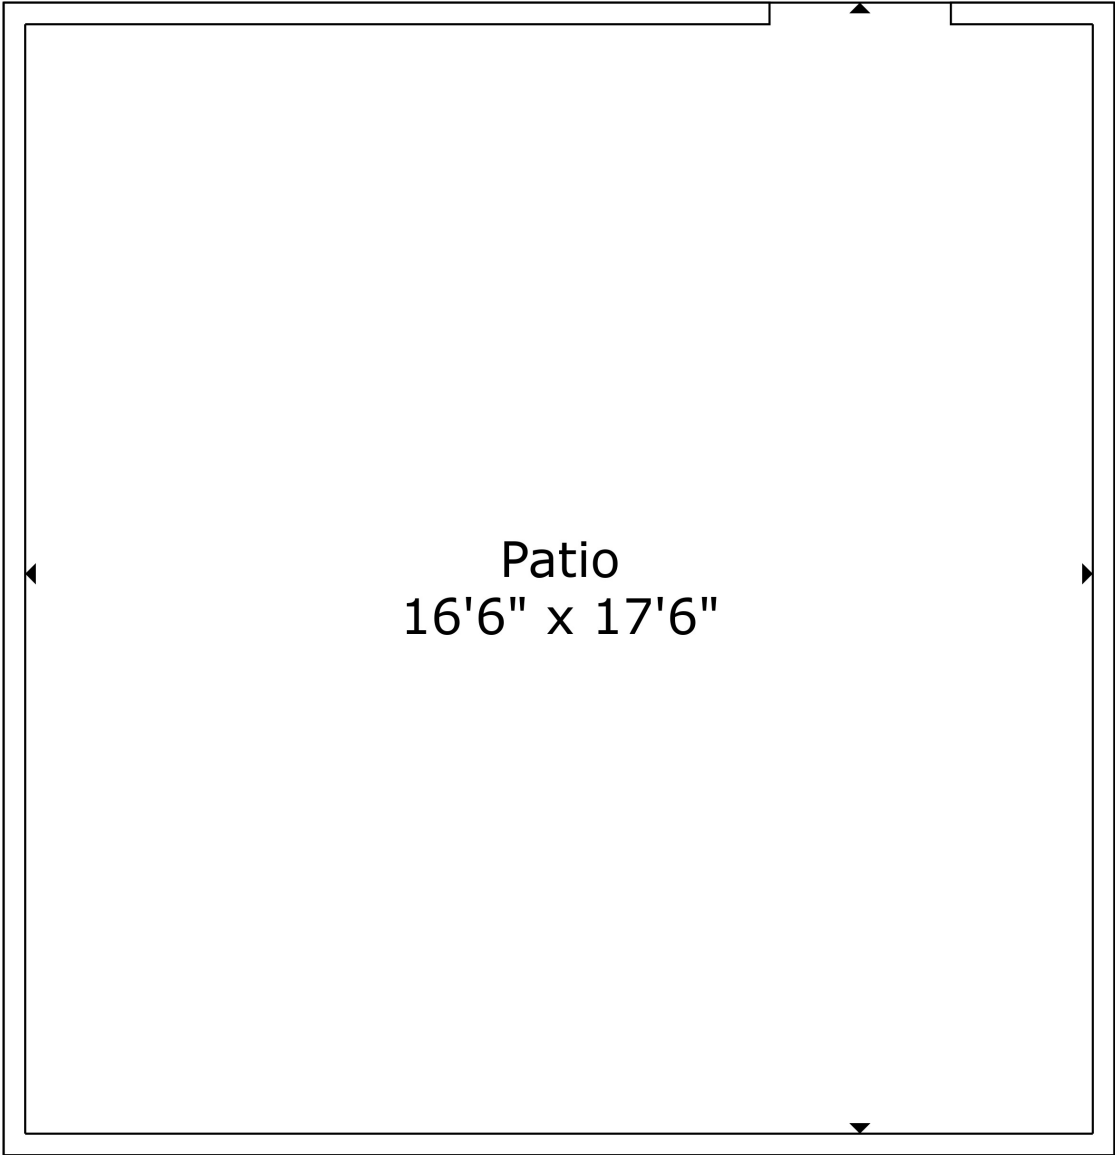

Measurements Deemed Highly Reliable But Not Guaranteed. Measured By Cubicasa Tech.

TOTAL: 7121 sq. ft

Below Ground: 250 sq. ft, FLOOR 2: 1060 sq. ft, FLOOR 3: 3090 sq. ft, Below Ground: 0 sq. ft, FLOOR 5: 2227 sq. ft, Below Ground: 0 sq. ft, FLOOR 7: 494 sq. ft, FLOOR 8: 0 sq. ft
 EXCLUDED AREAS: PATIO: 7303 sq. ft, WINE CELLAR: 88 sq. ft, ROOM: 211 sq. ft,
 ELECTRICAL ROOM: 354 sq. ft, GARAGE: 864 sq. ft, PORCH: 400 sq. ft,
 OPEN TO BELOW: 133 sq. ft, TERRACE: 346 sq. ft

Measurements Deemed Highly Reliable But Not Guaranteed. Measured By Cubicasa Tech.

Patio
35'11" x 17'6"

TOTAL: 7121 sq. ft

Below Ground: 250 sq. ft, FLOOR 2: 1060 sq. ft, FLOOR 3: 3090 sq. ft, Below Ground: 0 sq. ft, FLOOR 5: 2227 sq. ft, Below Ground: 0 sq. ft, FLOOR 7: 494 sq. ft, FLOOR 8: 0 sq. ft
EXCLUDED AREAS: PATIO: 7303 sq. ft, WINE CELLAR: 88 sq. ft, ROOM: 211 sq. ft,
ELECTRICAL ROOM: 354 sq. ft, GARAGE: 864 sq. ft, PORCH: 400 sq. ft,
OPEN TO BELOW: 133 sq. ft, TERRACE: 346 sq. ft