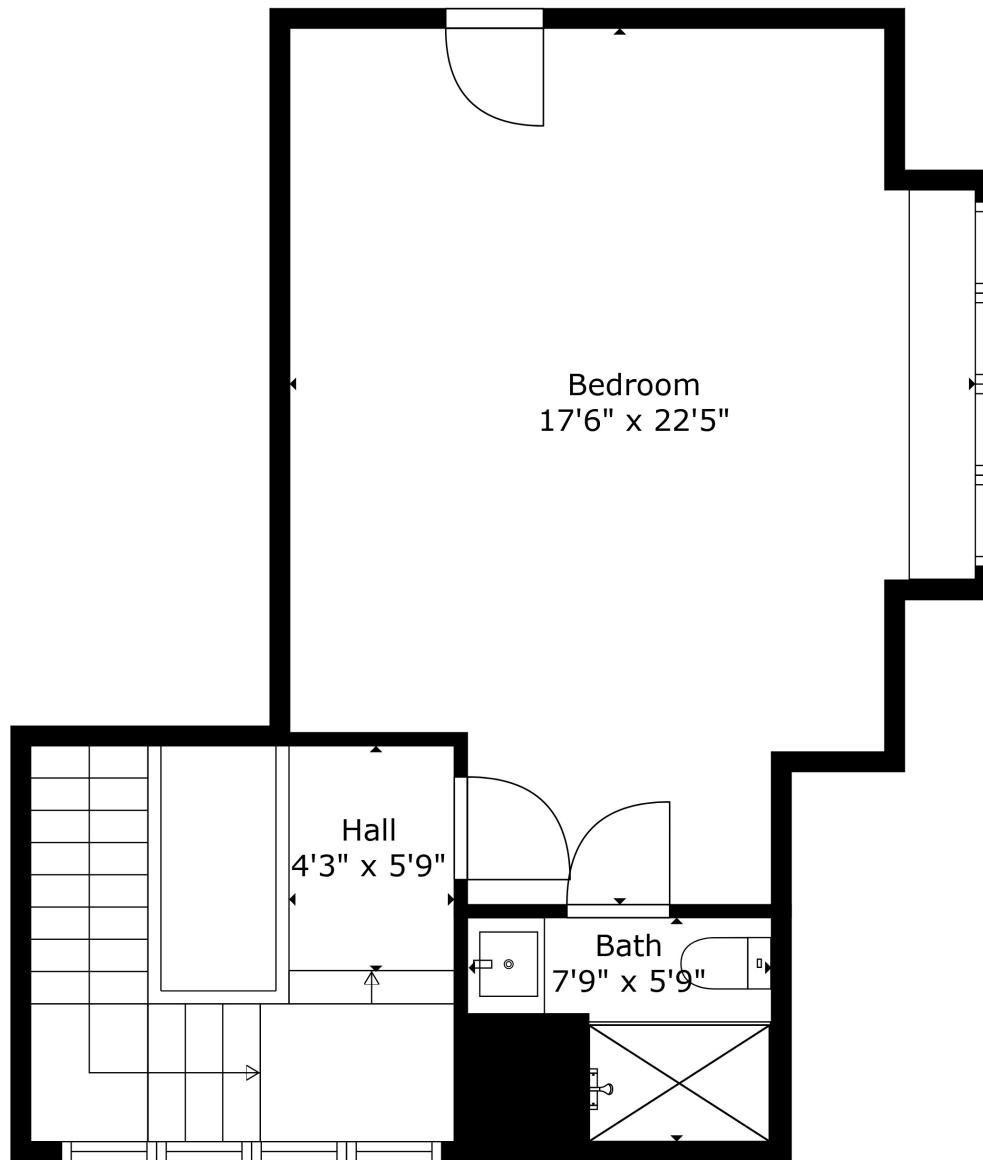

TOTAL: 7121 sq. ft

Below Ground: 250 sq. ft, FLOOR 2: 1060 sq. ft, FLOOR 3: 3090 sq. ft, Below Ground: 0 sq. ft, FLOOR 5: 2227 sq. ft, Below Ground: 0 sq. ft, FLOOR 7: 494 sq. ft, FLOOR 8: 0 sq. ft
 EXCLUDED AREAS: PATIO: 7303 sq. ft, WINE CELLAR: 88 sq. ft, ROOM: 211 sq. ft,
 ELECTRICAL ROOM: 354 sq. ft, GARAGE: 864 sq. ft, PORCH: 400 sq. ft,
 OPEN TO BELOW: 133 sq. ft, TERRACE: 346 sq. ft

Measurements Deemed Highly Reliable But Not Guaranteed. Measured By Cubicasa Tech.

TOTAL: 7121 sq. ft

Below Ground: 250 sq. ft, FLOOR 2: 1060 sq. ft, FLOOR 3: 3090 sq. ft, Below Ground: 0 sq. ft, FLOOR 5: 2227 sq. ft, Below Ground: 0 sq. ft, FLOOR 7: 494 sq. ft, FLOOR 8: 0 sq. ft
 EXCLUDED AREAS: PATIO: 7303 sq. ft, WINE CELLAR: 88 sq. ft, ROOM: 211 sq. ft,
 ELECTRICAL ROOM: 354 sq. ft, GARAGE: 864 sq. ft, PORCH: 400 sq. ft,
 OPEN TO BELOW: 133 sq. ft, TERRACE: 346 sq. ft

Measurements Deemed Highly Reliable But Not Guaranteed. Measured By Cubicasa Tech.

Patio
35'11" x 17'6"

TOTAL: 7121 sq. ft

Below Ground: 250 sq. ft, FLOOR 2: 1060 sq. ft, FLOOR 3: 3090 sq. ft, Below Ground: 0 sq. ft, FLOOR 5: 2227 sq. ft, Below Ground: 0 sq. ft, FLOOR 7: 494 sq. ft, FLOOR 8: 0 sq. ft
EXCLUDED AREAS: PATIO: 7303 sq. ft, WINE CELLAR: 88 sq. ft, ROOM: 211 sq. ft,
ELECTRICAL ROOM: 354 sq. ft, GARAGE: 864 sq. ft, PORCH: 400 sq. ft,
OPEN TO BELOW: 133 sq. ft, TERRACE: 346 sq. ft