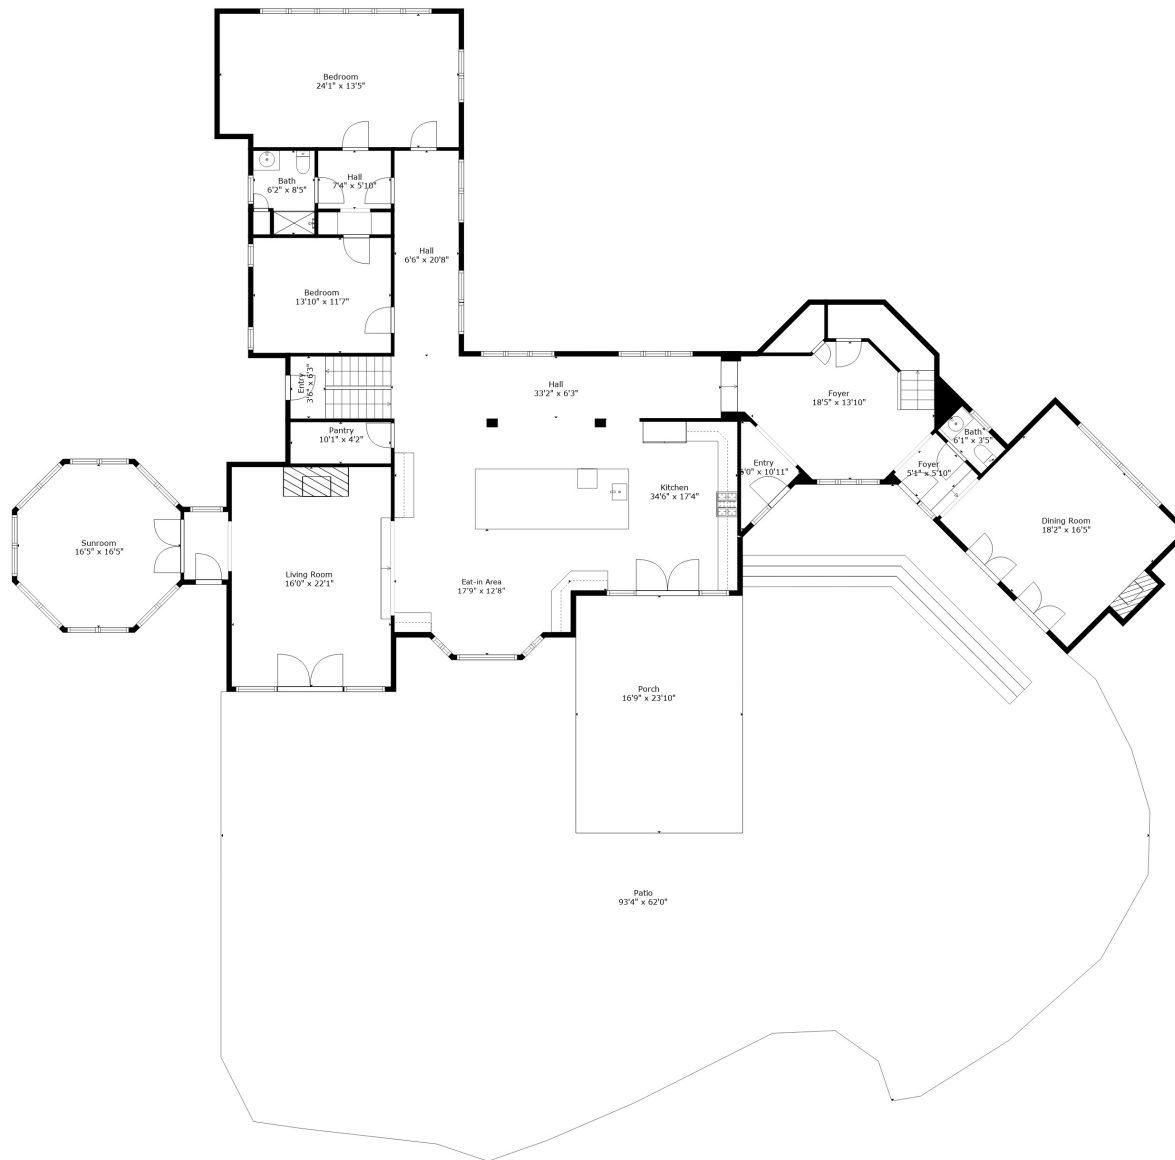

Measurements Deemed Highly Reliable But Not Guaranteed. Measured By Cubicasa Tech.

Patio
35'11" x 17'6"

TOTAL: 7121 sq. ft

Below Ground: 250 sq. ft, FLOOR 2: 1060 sq. ft, FLOOR 3: 3090 sq. ft, Below Ground: 0 sq. ft, FLOOR 5: 2227 sq. ft, Below Ground: 0 sq. ft, FLOOR 7: 494 sq. ft, FLOOR 8: 0 sq. ft
EXCLUDED AREAS: PATIO: 7303 sq. ft, WINE CELLAR: 88 sq. ft, ROOM: 211 sq. ft,
ELECTRICAL ROOM: 354 sq. ft, GARAGE: 864 sq. ft, PORCH: 400 sq. ft,
OPEN TO BELOW: 133 sq. ft, TERRACE: 346 sq. ft

Measurements Deemed Highly Reliable But Not Guaranteed. Measured By Cubicasa Tech.

TOTAL: 7121 sq. ft

Below Ground: 250 sq. ft, FLOOR 2: 1060 sq. ft, FLOOR 3: 3090 sq. ft, Below Ground: 0 sq. ft, FLOOR 5: 2227 sq. ft, Below Ground: 0 sq. ft, FLOOR 7: 494 sq. ft, FLOOR 8: 0 sq. ft
 EXCLUDED AREAS: PATIO: 7303 sq. ft, WINE CELLAR: 88 sq. ft, ROOM: 211 sq. ft,
 ELECTRICAL ROOM: 354 sq. ft, GARAGE: 864 sq. ft, PORCH: 400 sq. ft,
 OPEN TO BELOW: 133 sq. ft, TERRACE: 346 sq. ft