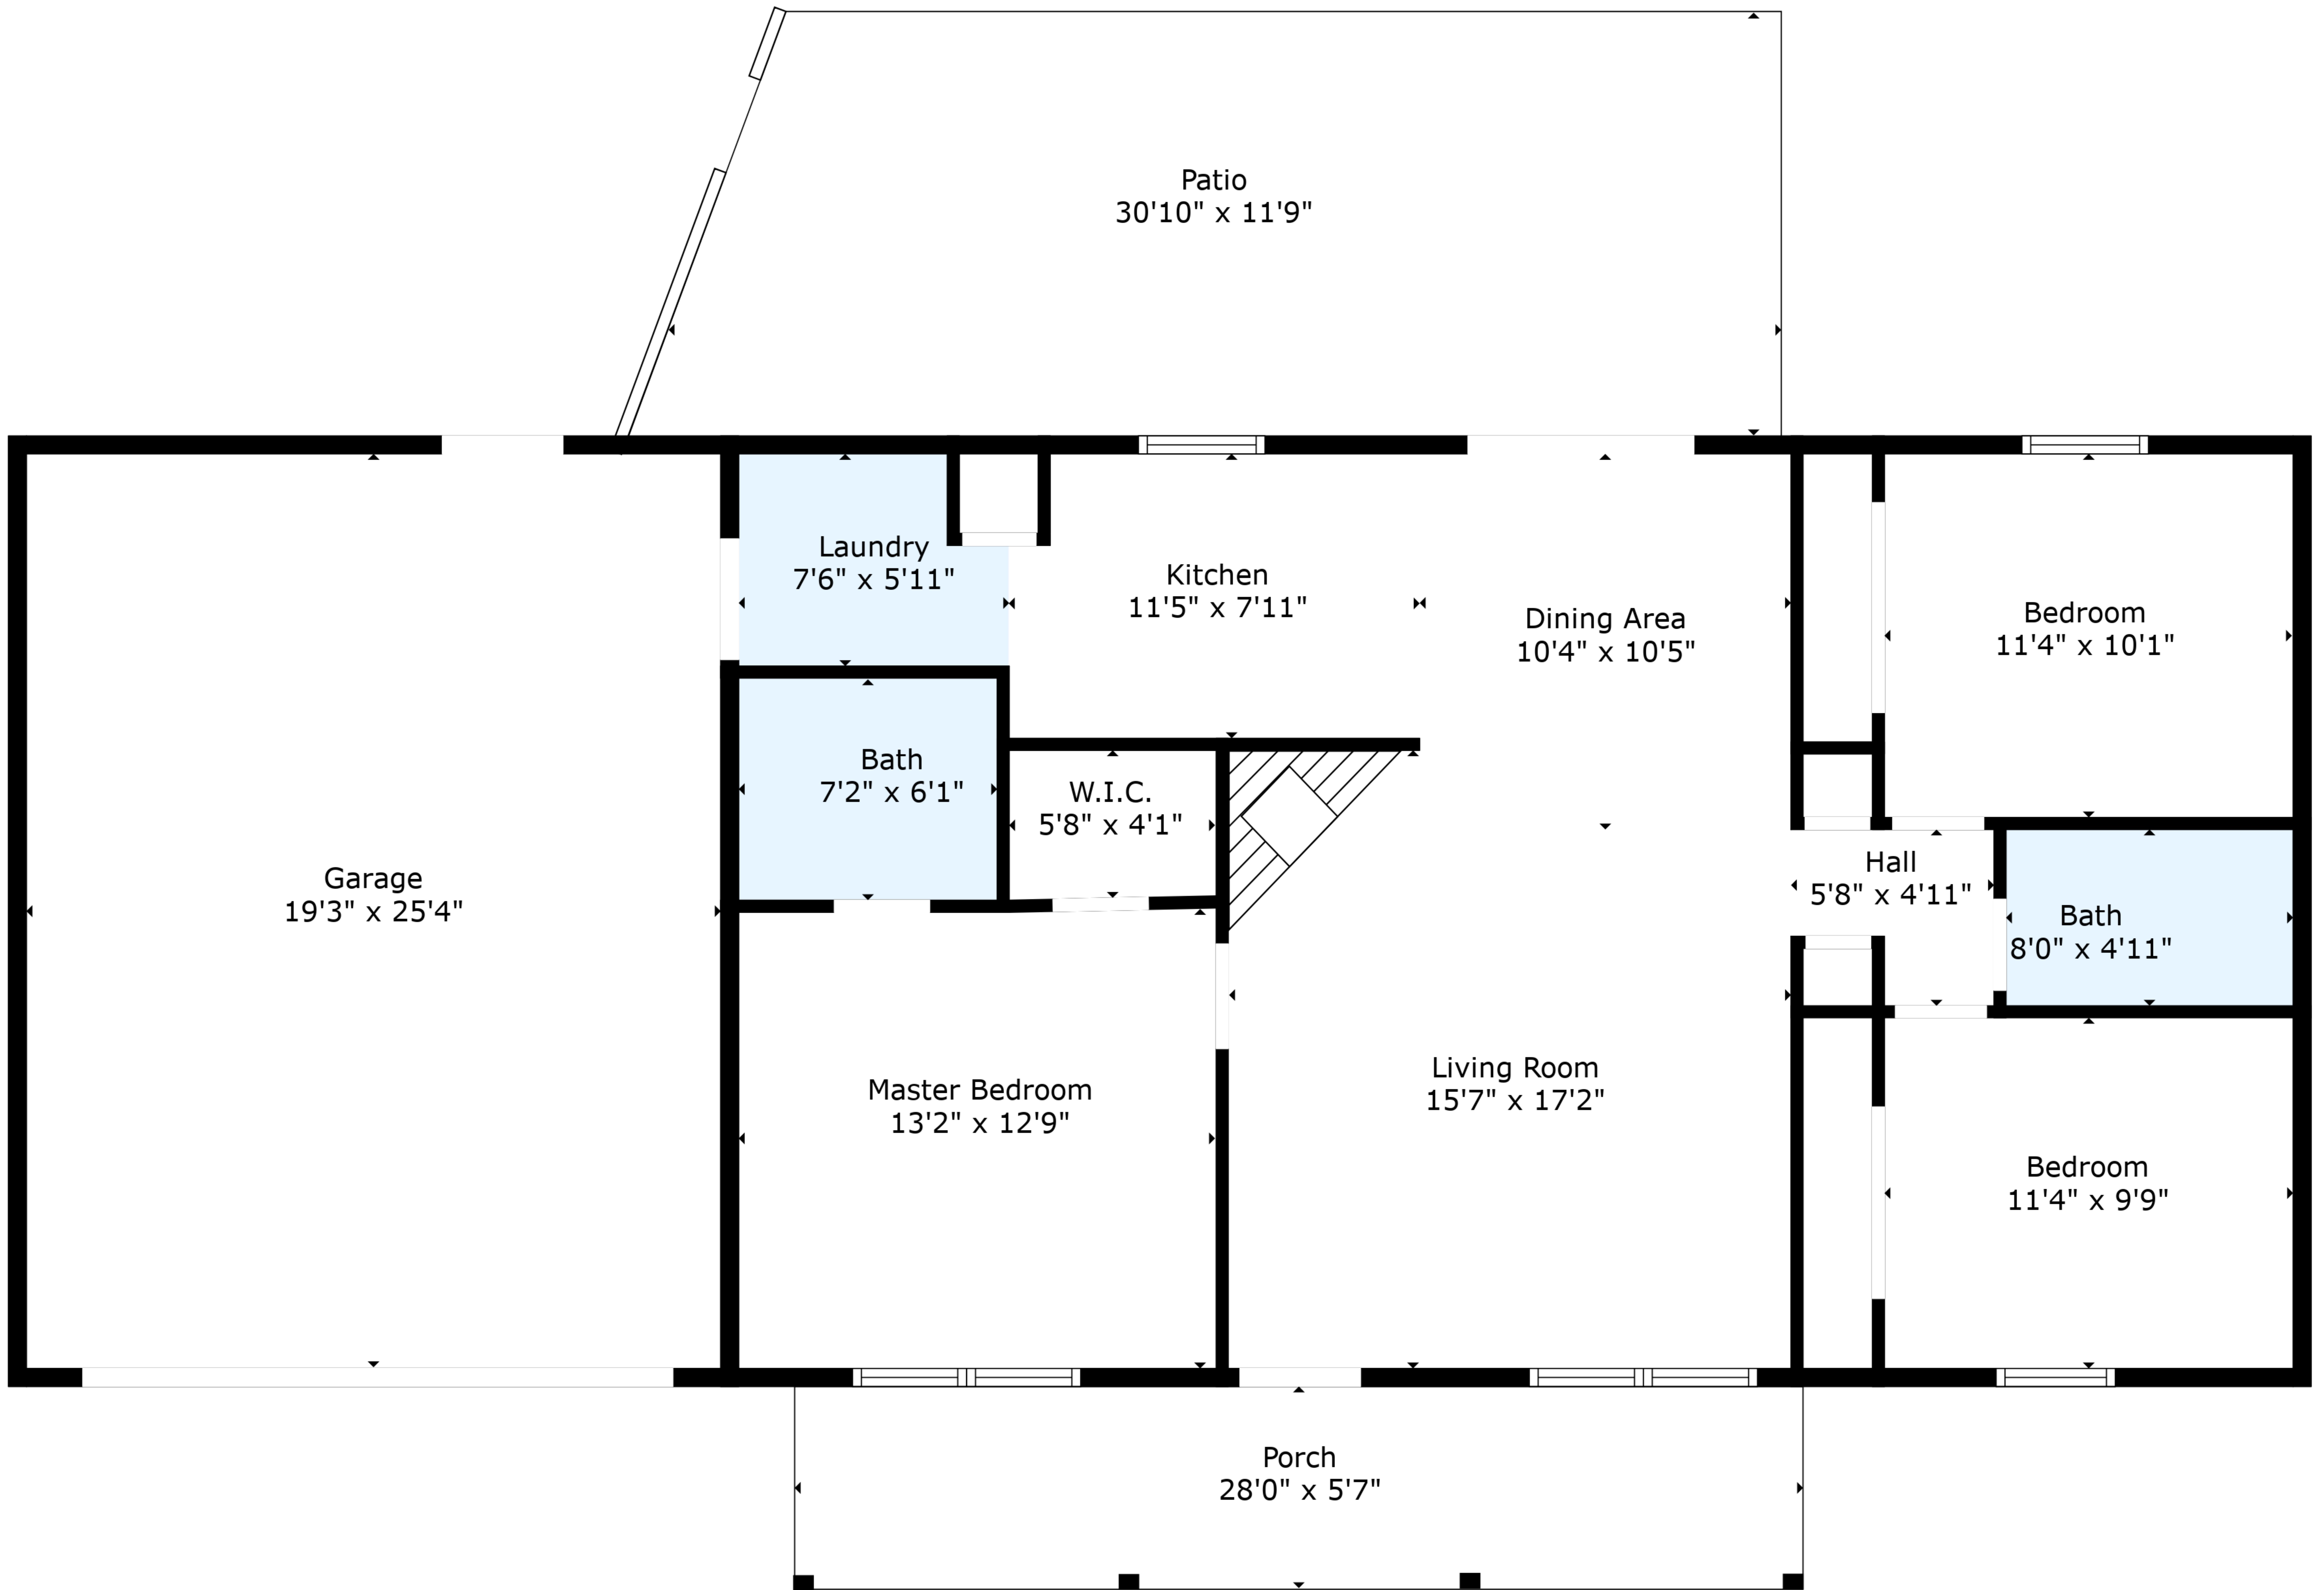

TOTAL: 1095 sq. ft

FLOOR 1: 1095 sq. ft

EXCLUDED AREAS: PORCH: 157 sq. ft, PATIO: 351 sq. ft, GARAGE: 488 sq. ft

Floor Plan Created By Cubicasa App. Measurements Deemed Highly Reliable But Not Guaranteed.

TOTAL: 1095 sq. ft

FLOOR 1: 1095 sq. ft

EXCLUDED AREAS: PORCH: 157 sq. ft, PATIO: 351 sq. ft, GARAGE: 488 sq. ft