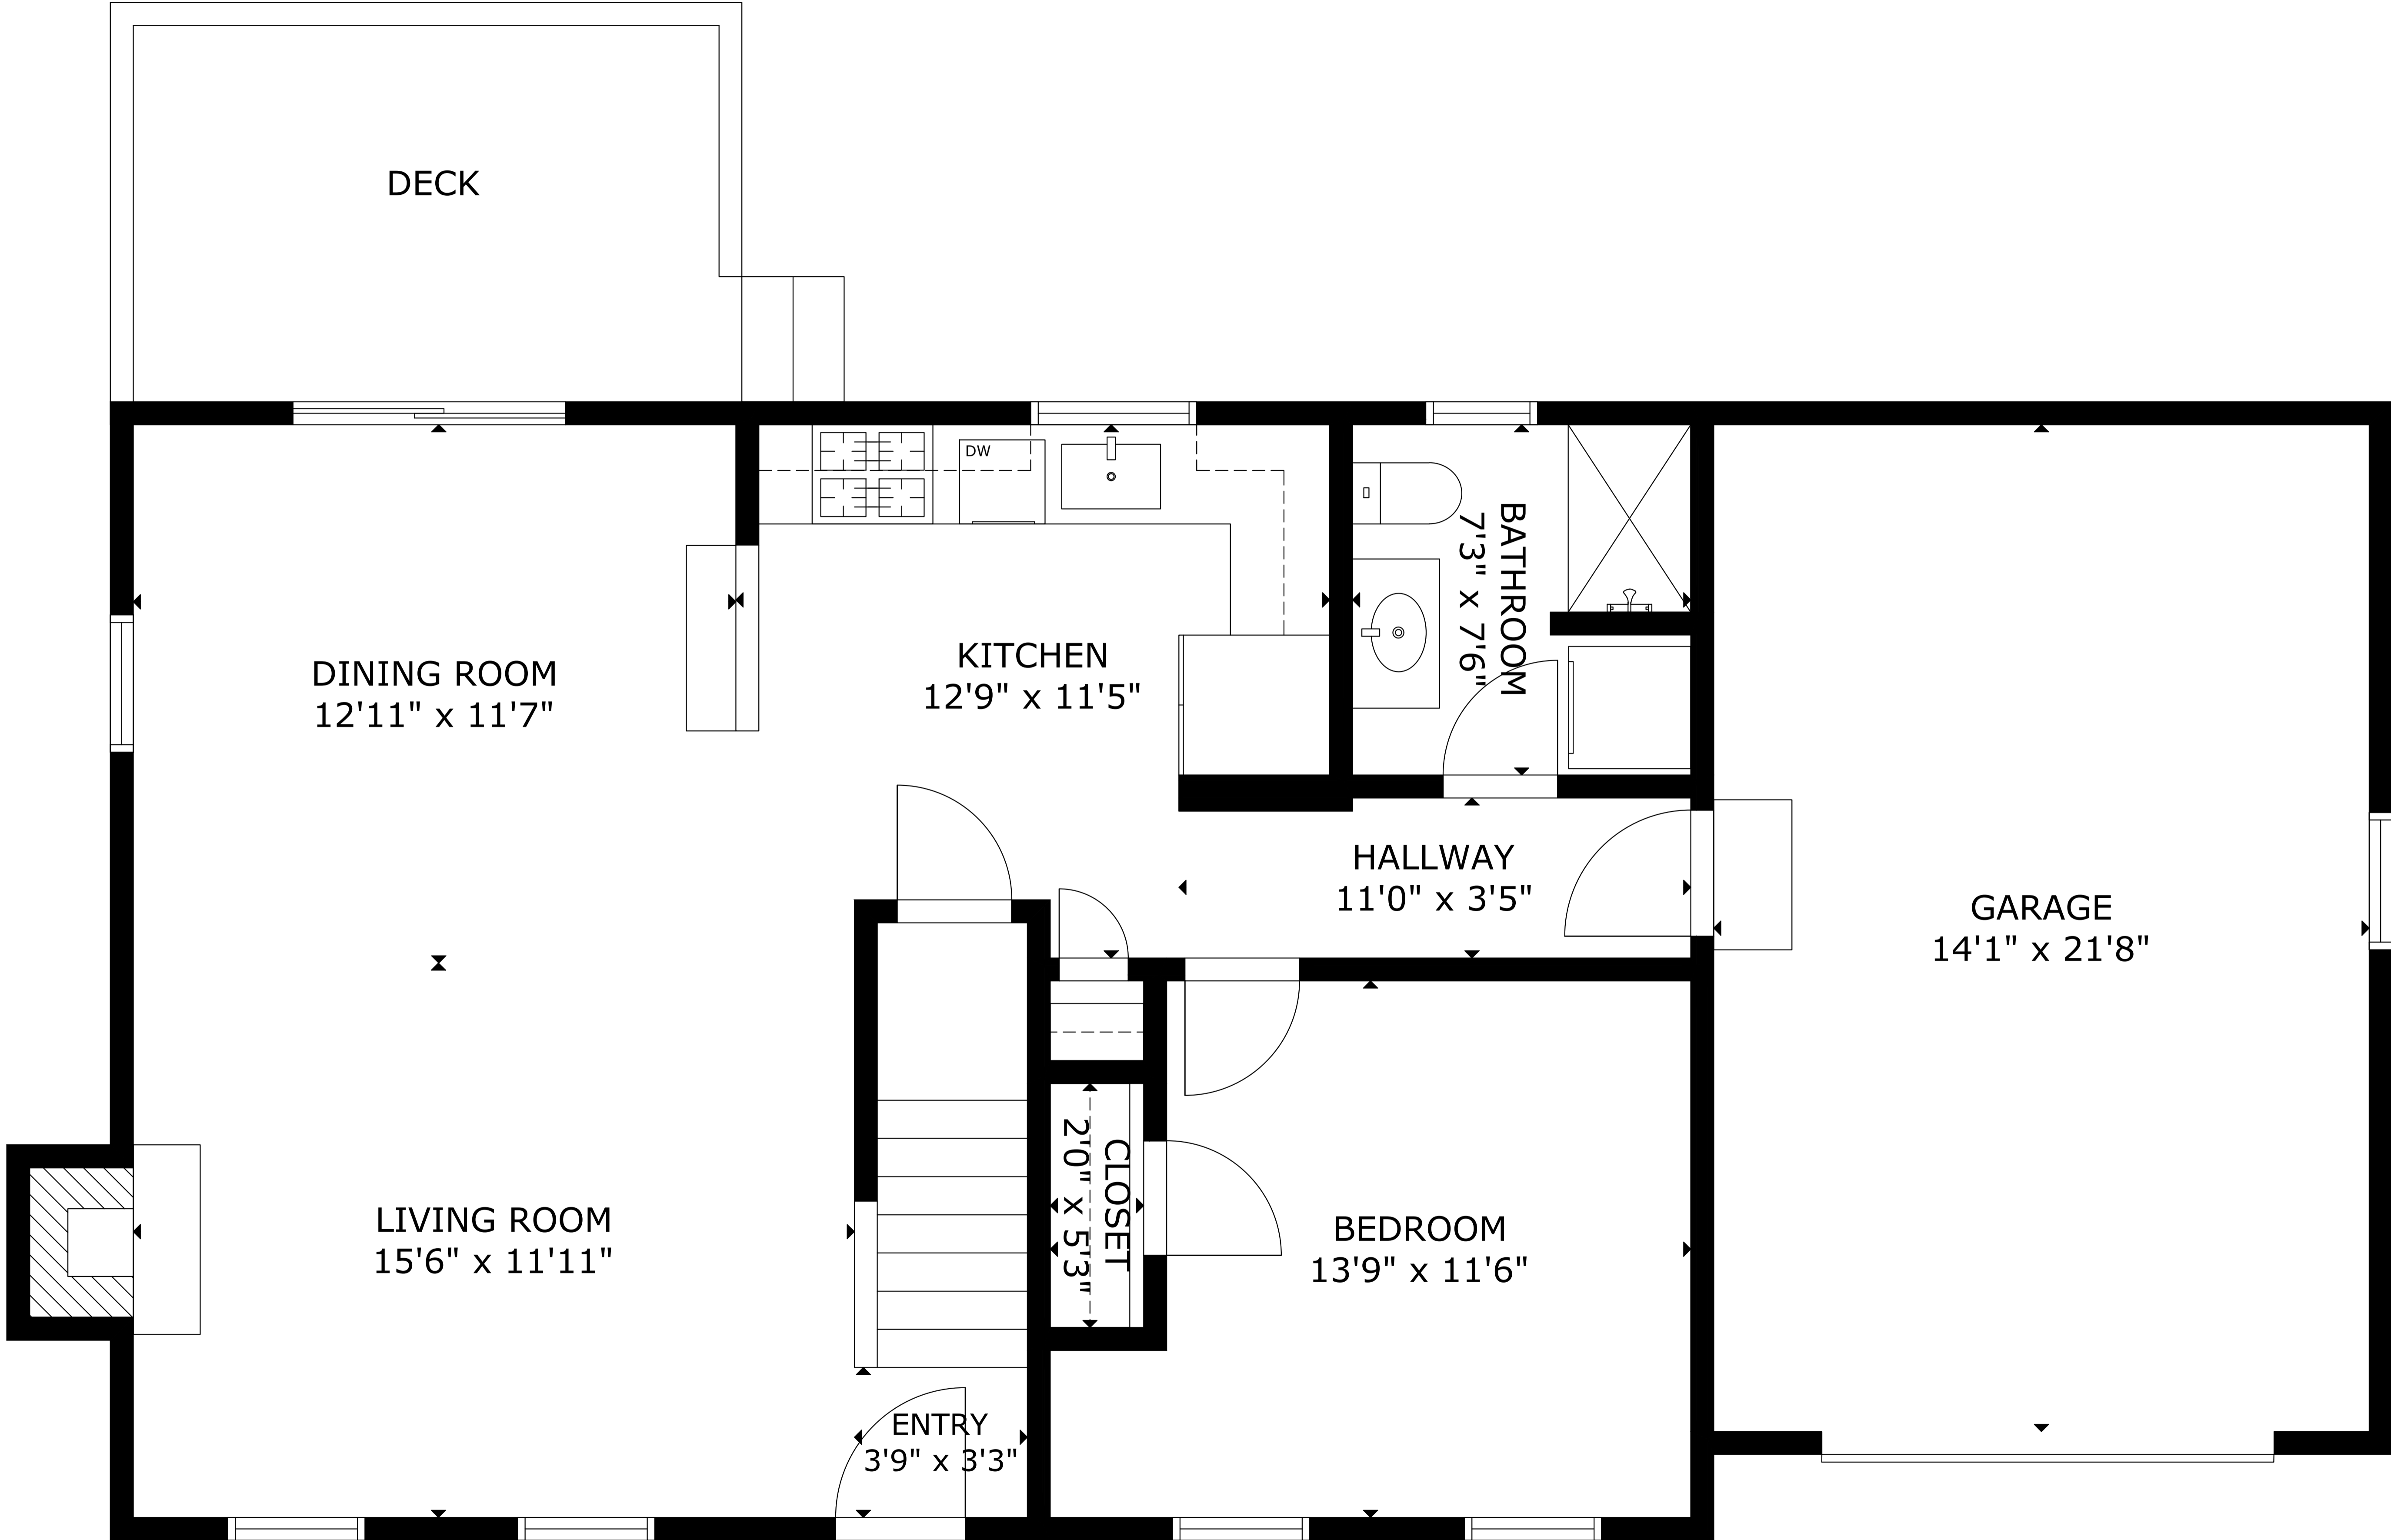

# 295 Pheasant Hill Circle Cotuit

GROSS INTERNAL AREA  
TOTAL: 1547 sq.ft  
FLOOR 1: 793 sq.ft, FLOOR 2: 754 sq.ft  
EXCLUDED AREAS: GARAGE: 305 sq.ft

SIZE AND DIMENSIONS ARE APPROXIMATE, ACTUAL MAY VARY