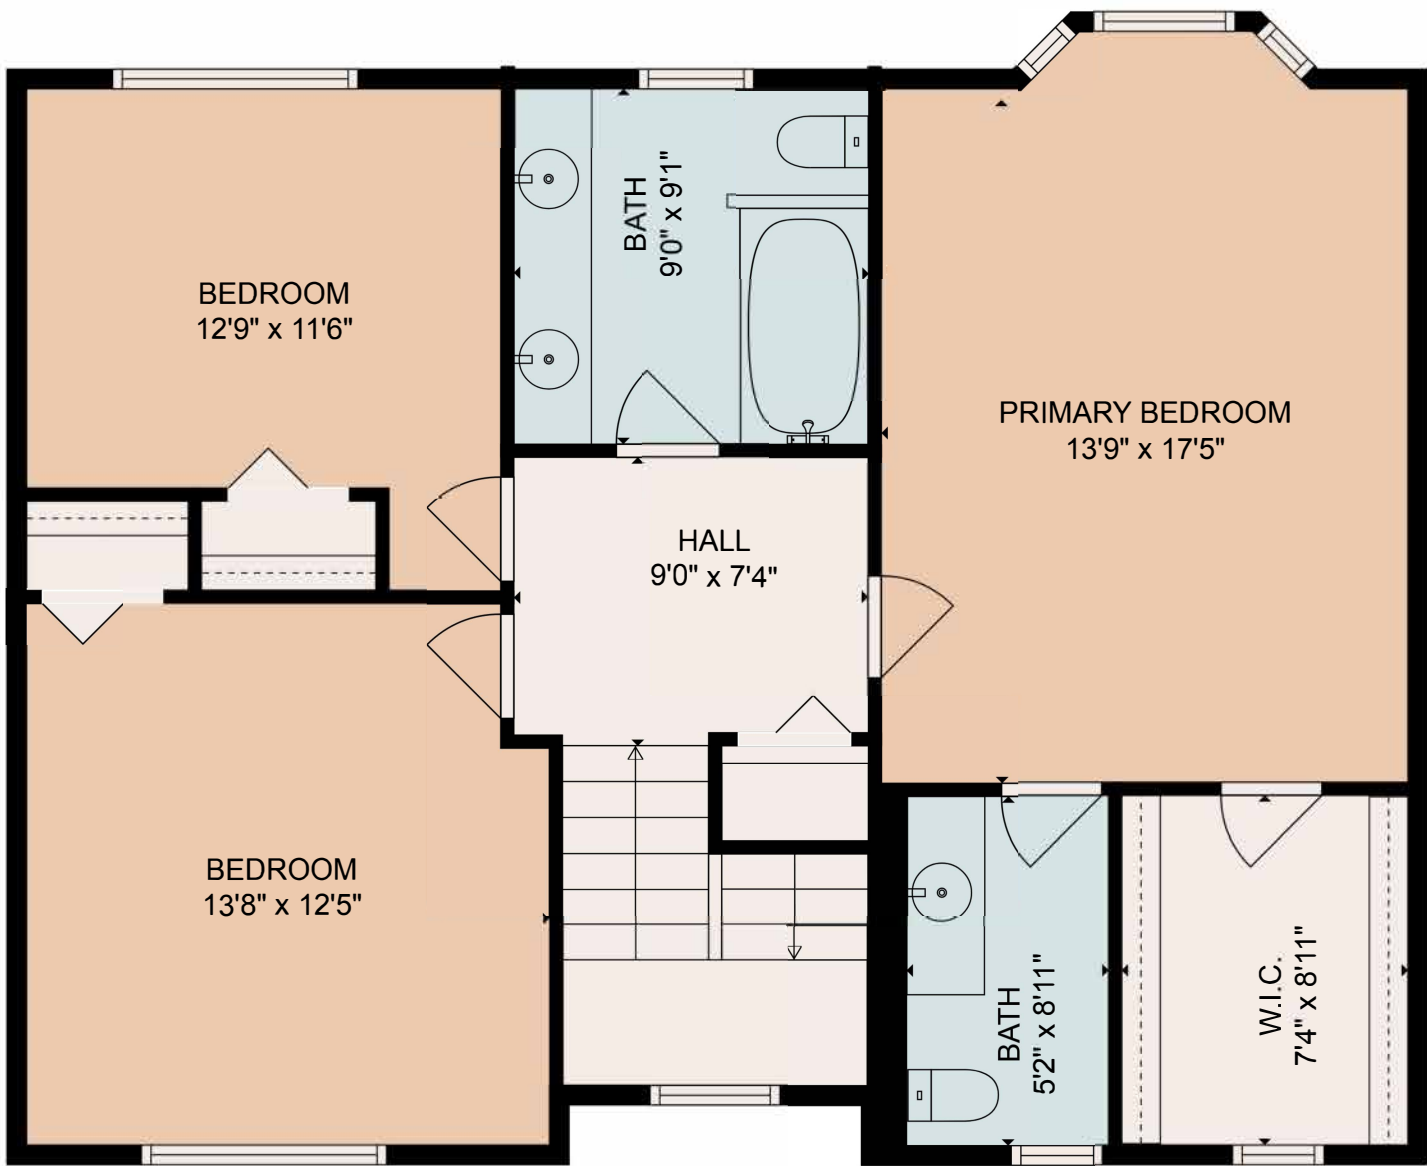

Estimated areas

FLOOR 1: 1436 sq. ft
FLOOR 2: 1012 sq. ft
Total: 2448 sq. ft