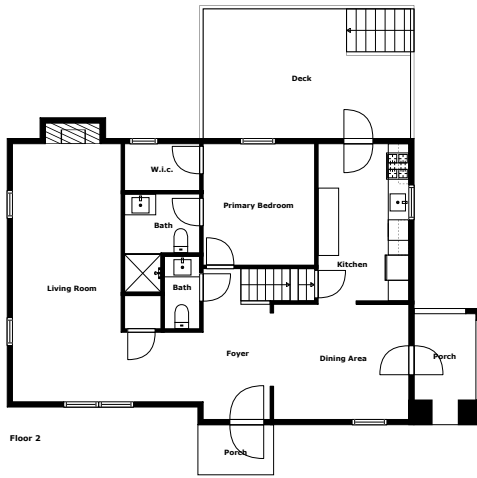

Home report

Ridge Road 2210
McKeesport

Highlights

1 Kitchen

1 Living room

4 Bedroom

3 Bath

21 Doors

Floor plan

Measurements Are Calculated By Cubicasa Technology. Deemed Highly Reliable But Not Guaranteed.

Appendix 1: Data sheet

Storage - 1	Basement - 1	Garage - 1
Outdoor - 3	Outdoor - Porch - 2	Outdoor - Deck - 1
Bath - 3	Bath - Toilet - 1	Bedroom - 4
Bedroom - Master - 1	Closet - 3	Closet - Walkin - 3
Dining - 1	Dining - Open - 1	Kitchen - 1
Entry - 1	Entry - Foyer - 1	LivingRoom - 1
Hall - 1		