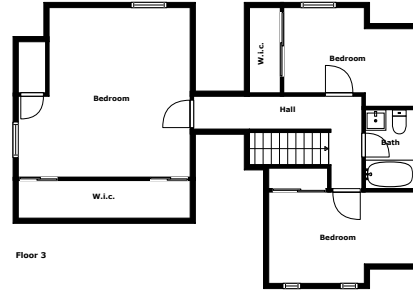

Home report

Ridge Road 2210
McKeesport

Highlights

1 Kitchen

1 Living room

4 Bedroom

3 Bath

21 Doors

Floor plan

Measurements Are Calculated By Cubicasa Technology. Deemed Highly Reliable But Not Guaranteed.

Appendix 1: Data sheet

Storage - 1	Basement - 1	Garage - 1
Outdoor - 3	Outdoor - Porch - 2	Outdoor - Deck - 1
Bath - 3	Bath - Toilet - 1	Bedroom - 4
Bedroom - Master - 1	Closet - 3	Closet - Walkin - 3
Dining - 1	Dining - Open - 1	Kitchen - 1
Entry - 1	Entry - Foyer - 1	LivingRoom - 1
Hall - 1		