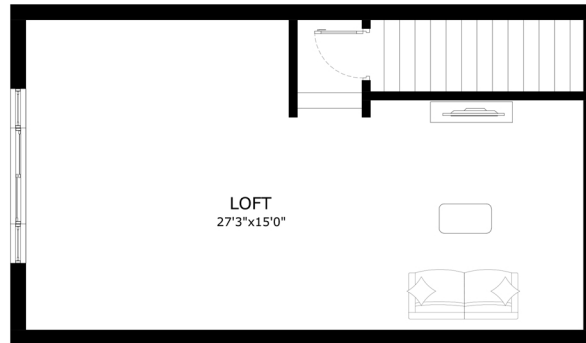

ADDRESS: 17340 NE 123rd Way, Redmond, WA 98052

FIRST FLOOR

SECOND FLOOR

THIRD FLOOR

This floor plan is for illustration purposes only and is not intended to provide precise layout or measurements of the home. Potential buyers should investigate these issues to their own satisfaction.