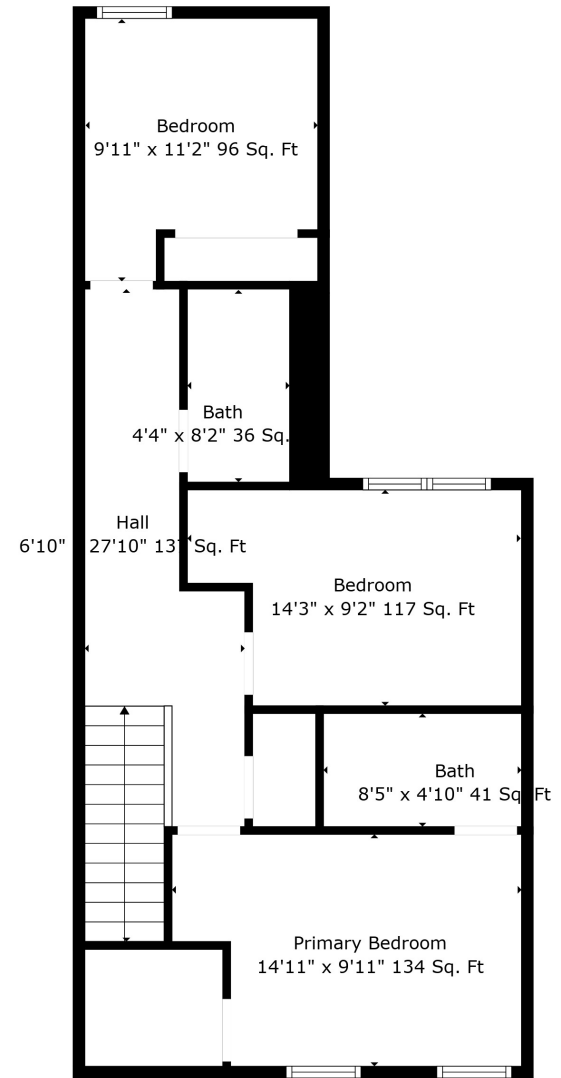

Floor 1

Floor 2

Floor 3

Total scanned area: 1725 sq. ft

Total scanned area: 1725 sq. ft

Total scanned area: 1725 sq. ft

Measurements Are Calculated By Cubicasa Technology. Deemed Highly Reliable But Not Guaranteed.

Total scanned area: 1725 sq. ft