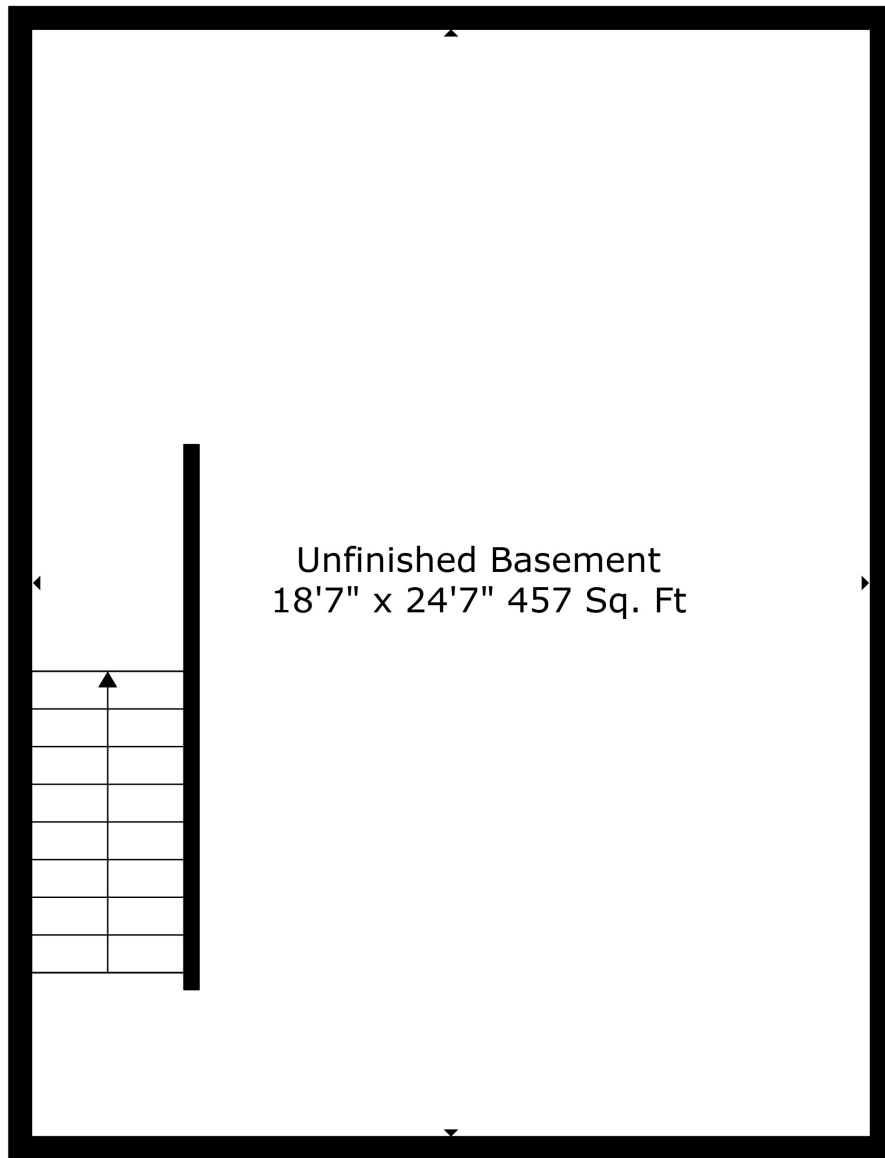

Floor 1

Floor 2

Floor 3

Total scanned area: 1725 sq. ft

Total scanned area: 1725 sq. ft

Total scanned area: 1725 sq. ft

Measurements Are Calculated By Cubicasa Technology. Deemed Highly Reliable But Not Guaranteed.

Total scanned area: 1725 sq. ft