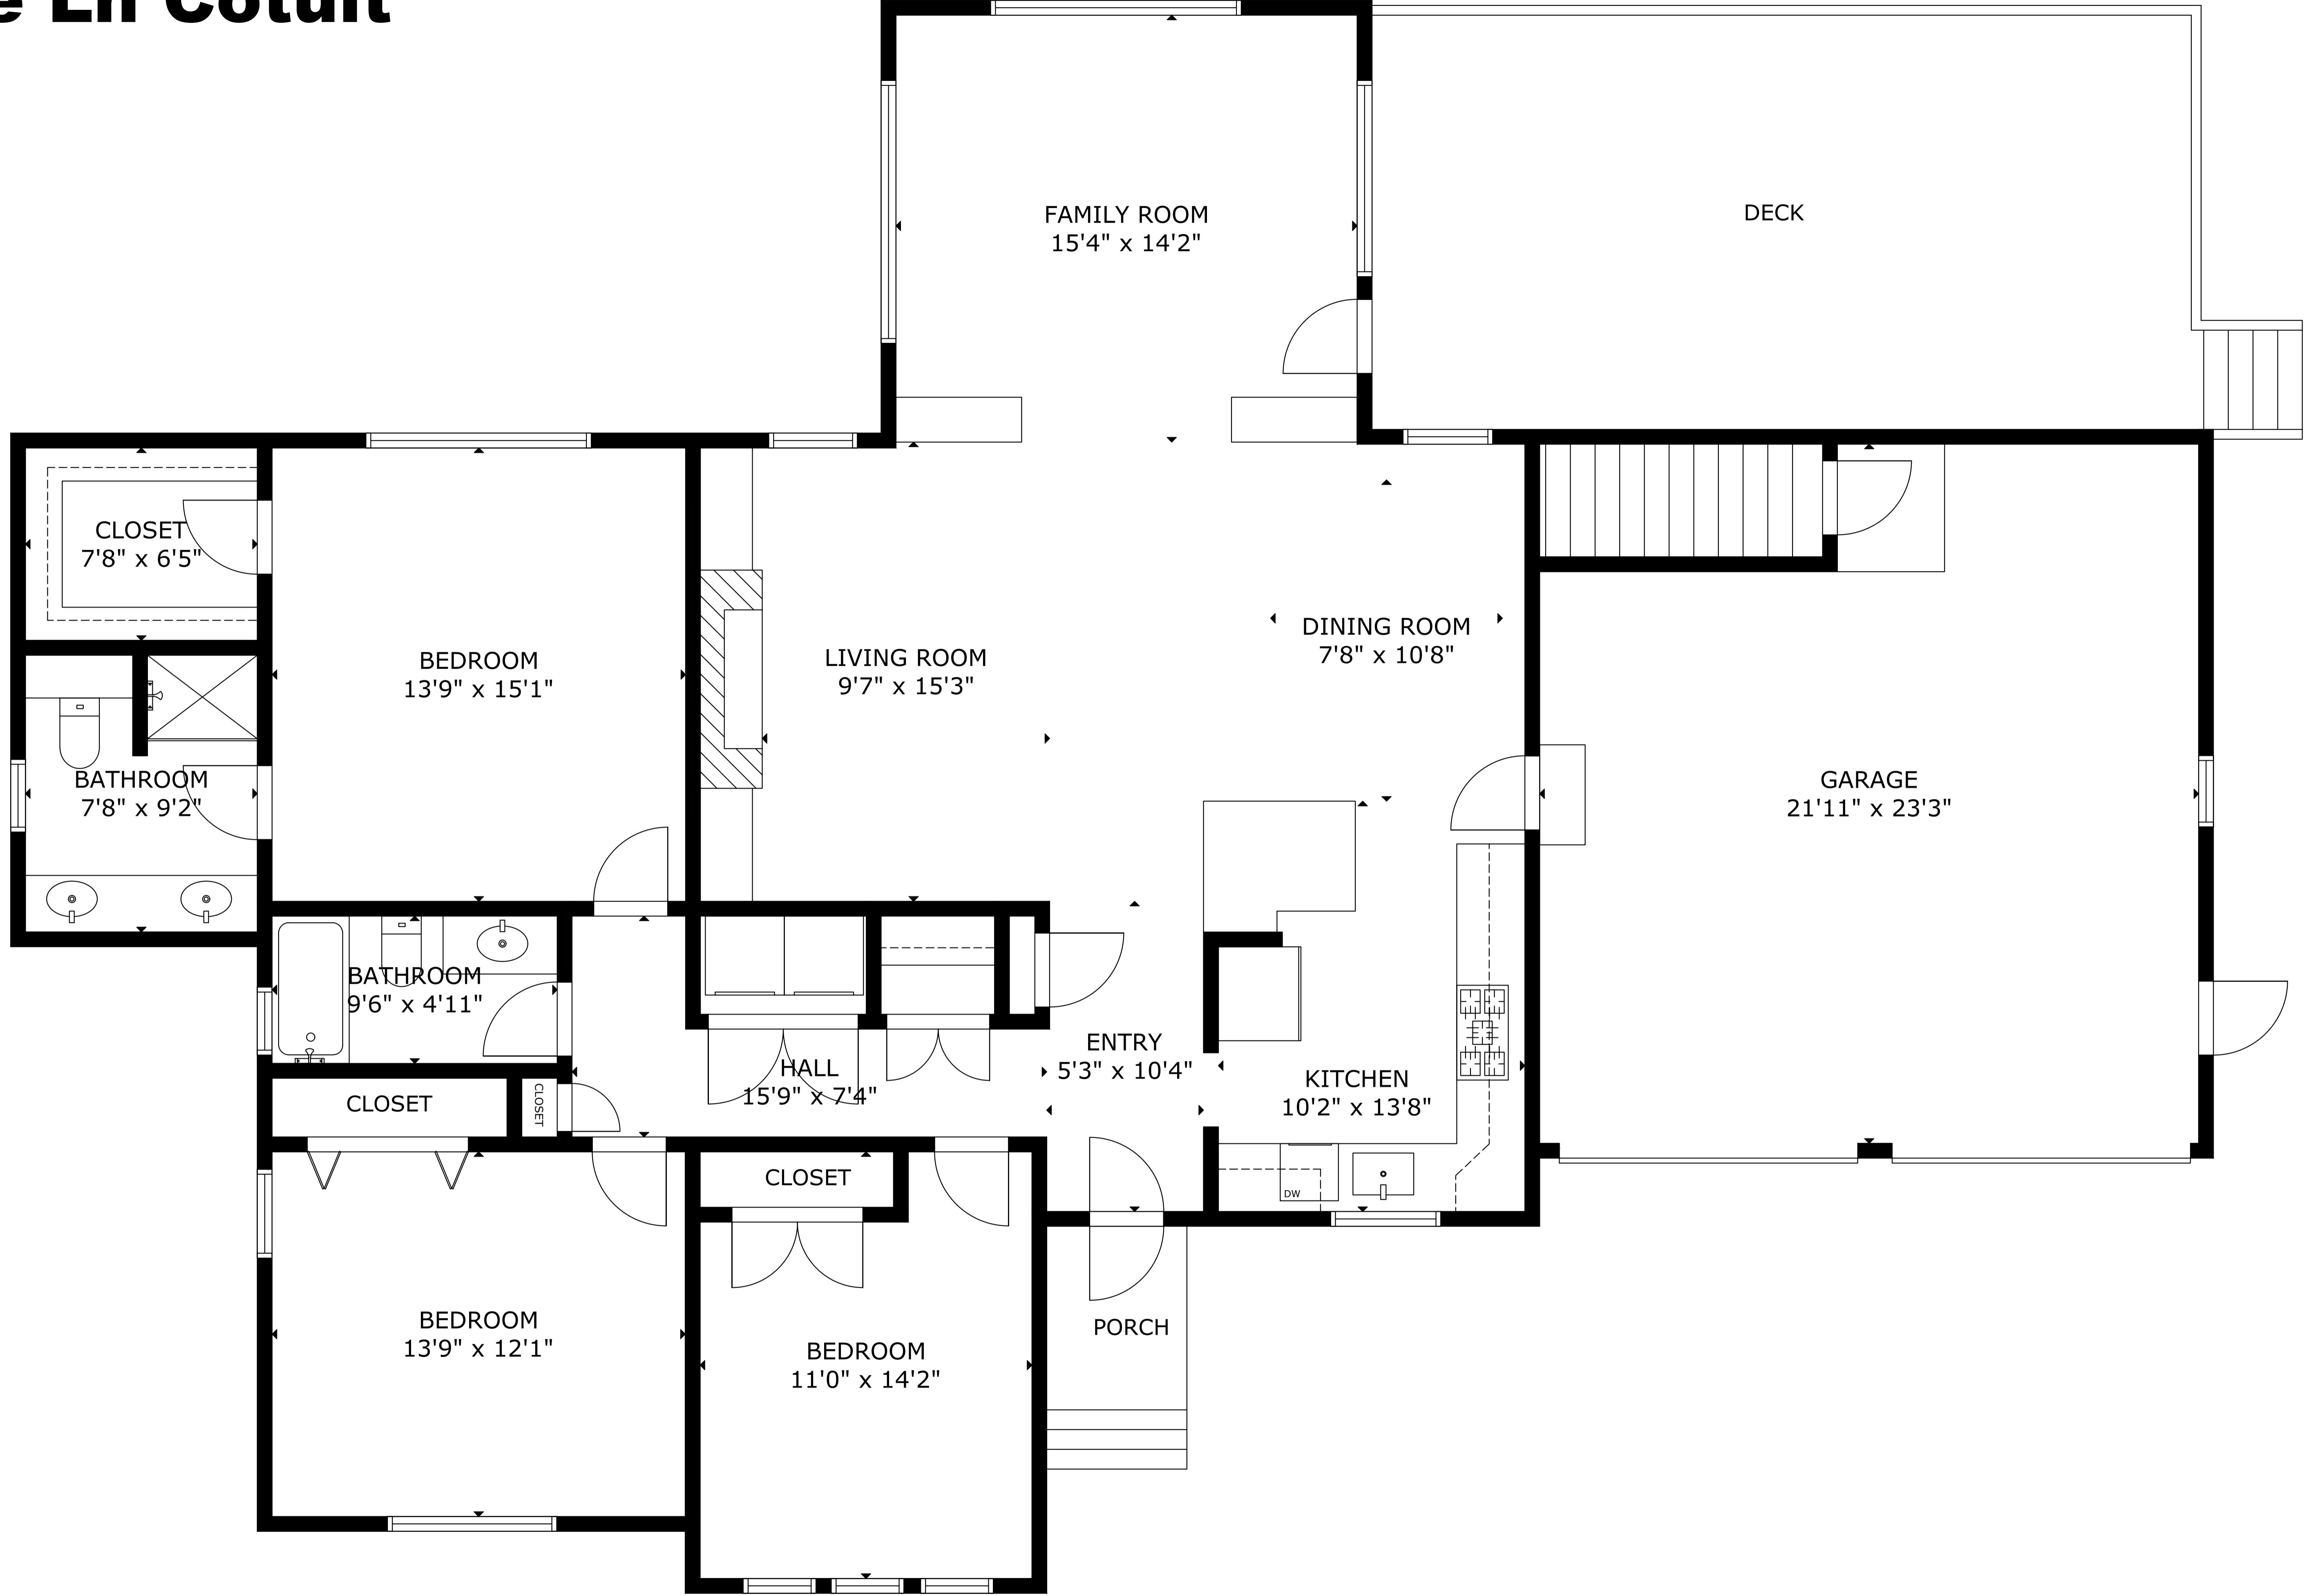

19 Eagle Ln Cotuit

GROSS INTERNAL AREA
 TOTAL: 3391 sq.ft
 BASEMENT: 1702 sq.ft, FLOOR 1: 1689 sq.ft
 EXCLUDED AREAS: GARAGE: 509 sq.ft

SIZE AND DIMENSIONS ARE APPROXIMATE, ACTUAL MAY VARY