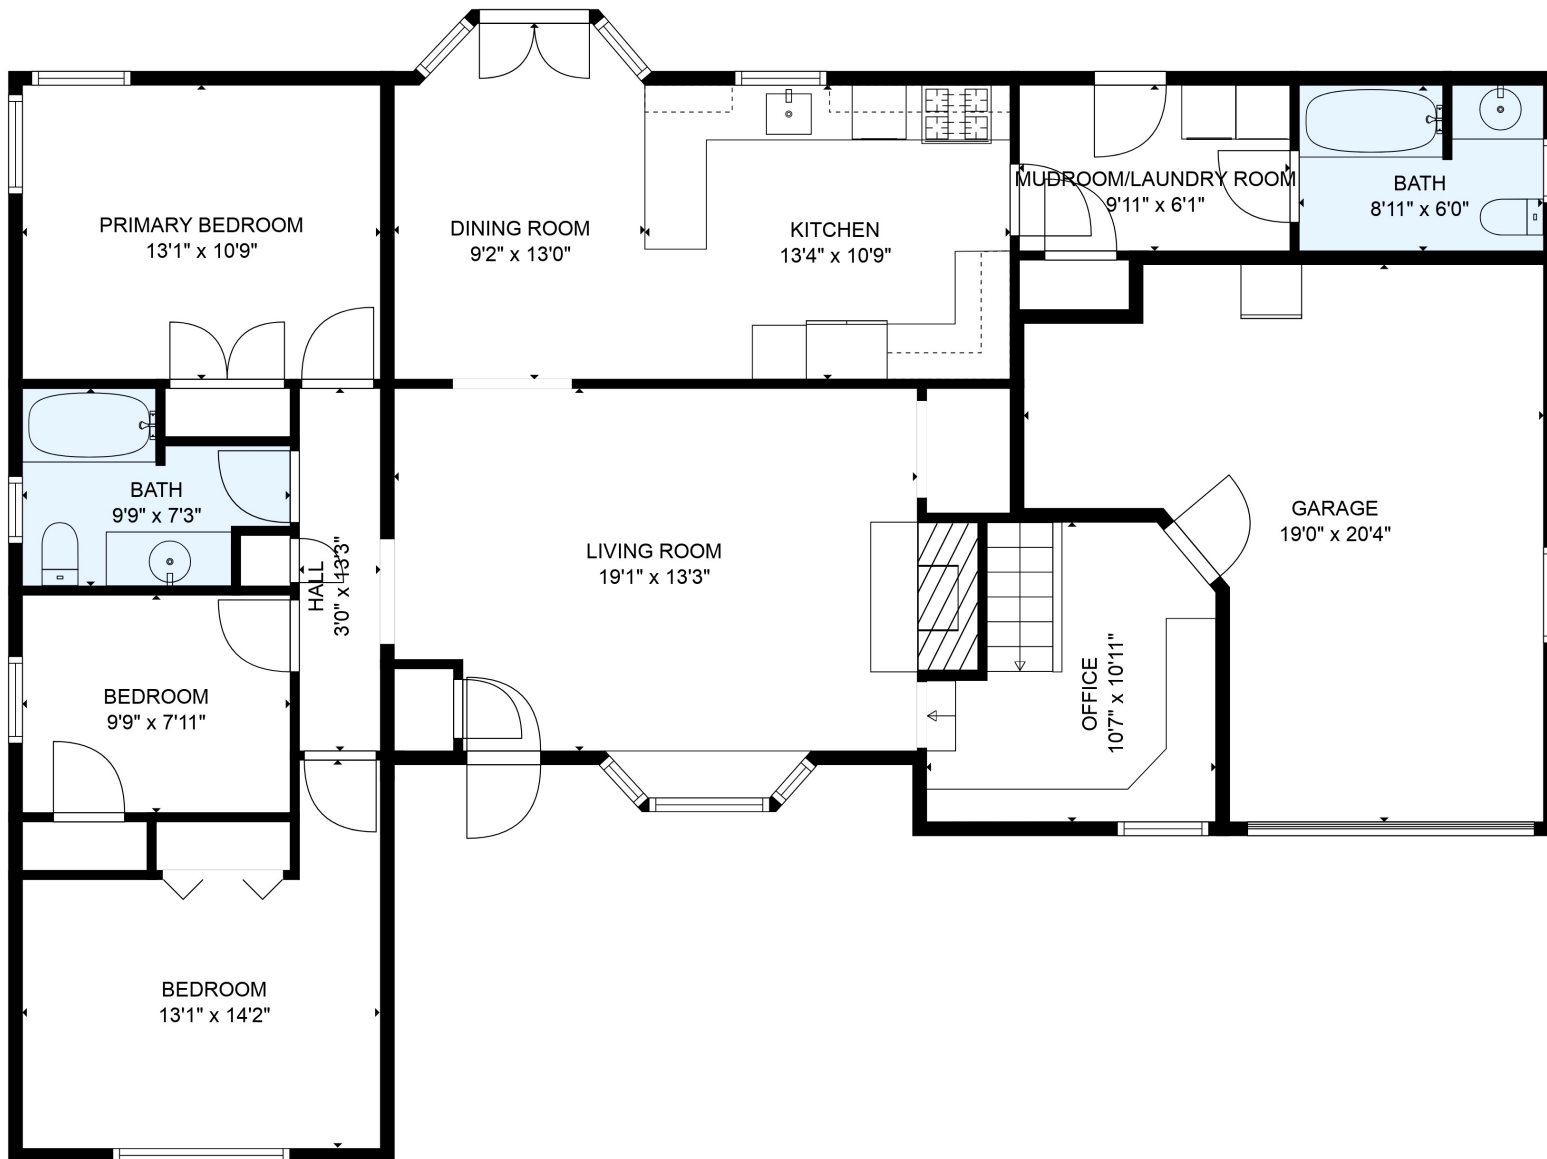

FLOOR 2

FLOOR 1

Total scanned area: 3022 sq. ft

SIZES AND DIMENSIONS ARE ESTIMATED

Total scanned area: 3022 sq. ft

SIZES AND DIMENSIONS ARE ESTIMATED