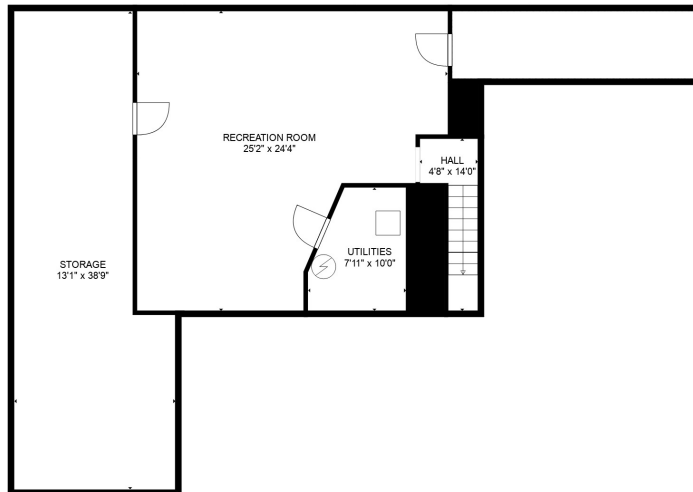

FLOOR 2

FLOOR 1

Total scanned area: 3022 sq. ft

SIZES AND DIMENSIONS ARE ESTIMATED

Total scanned area: 3022 sq. ft

SIZES AND DIMENSIONS ARE ESTIMATED