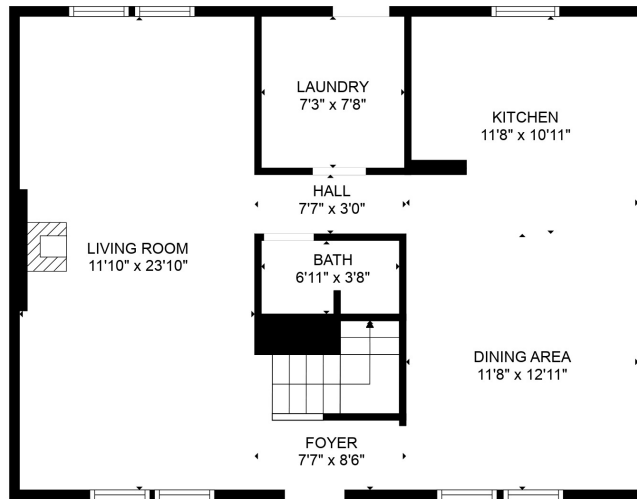

FLOOR 2

FLOOR 1

Total scanned area: 1598 sq. ft

SIZES AND DIMENSIONS ARE APPROXIMATE. ACTUAL MAY VARY.

Total scanned area: 1598 sq. ft

SIZES AND DIMENSIONS ARE APPROXIMATE. ACTUAL MAY VARY.

Total scanned area: 1598 sq. ft

SIZES AND DIMENSIONS ARE APPROXIMATE. ACTUAL MAY VARY.