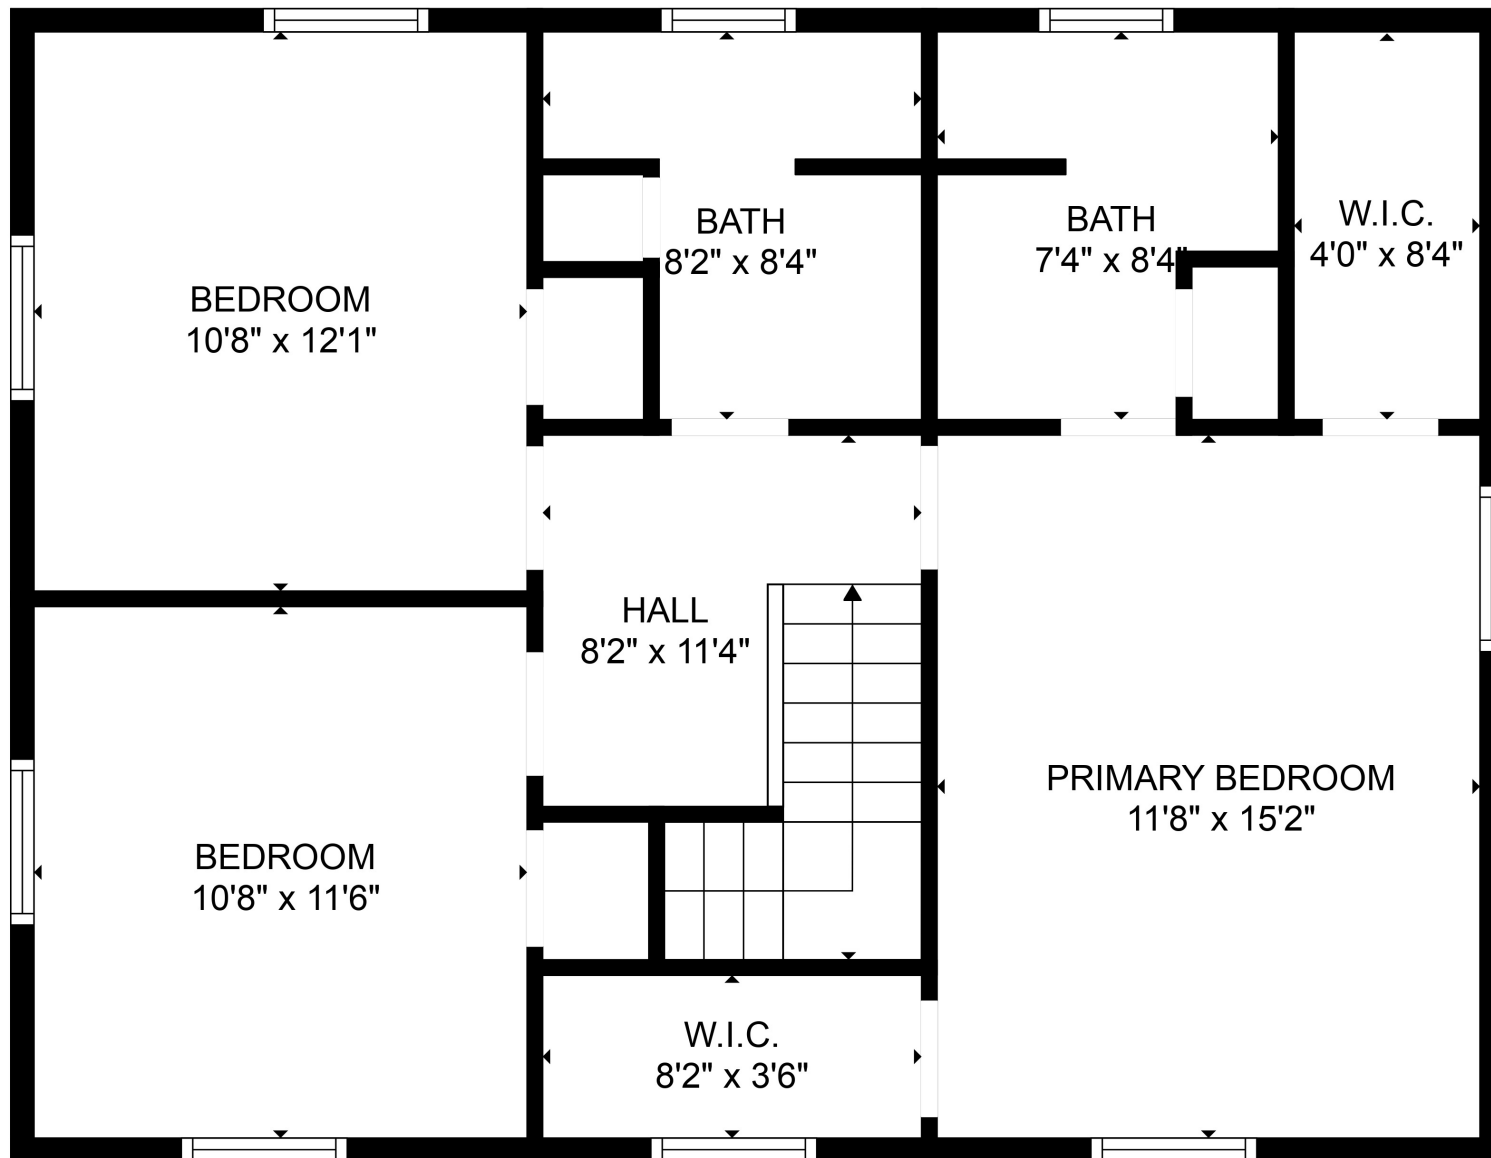

FLOOR 2

FLOOR 1

Total scanned area: 1598 sq. ft

SIZES AND DIMENSIONS ARE APPROXIMATE. ACTUAL MAY VARY.

Total scanned area: 1598 sq. ft

SIZES AND DIMENSIONS ARE APPROXIMATE. ACTUAL MAY VARY.

Total scanned area: 1598 sq. ft

SIZES AND DIMENSIONS ARE APPROXIMATE. ACTUAL MAY VARY.