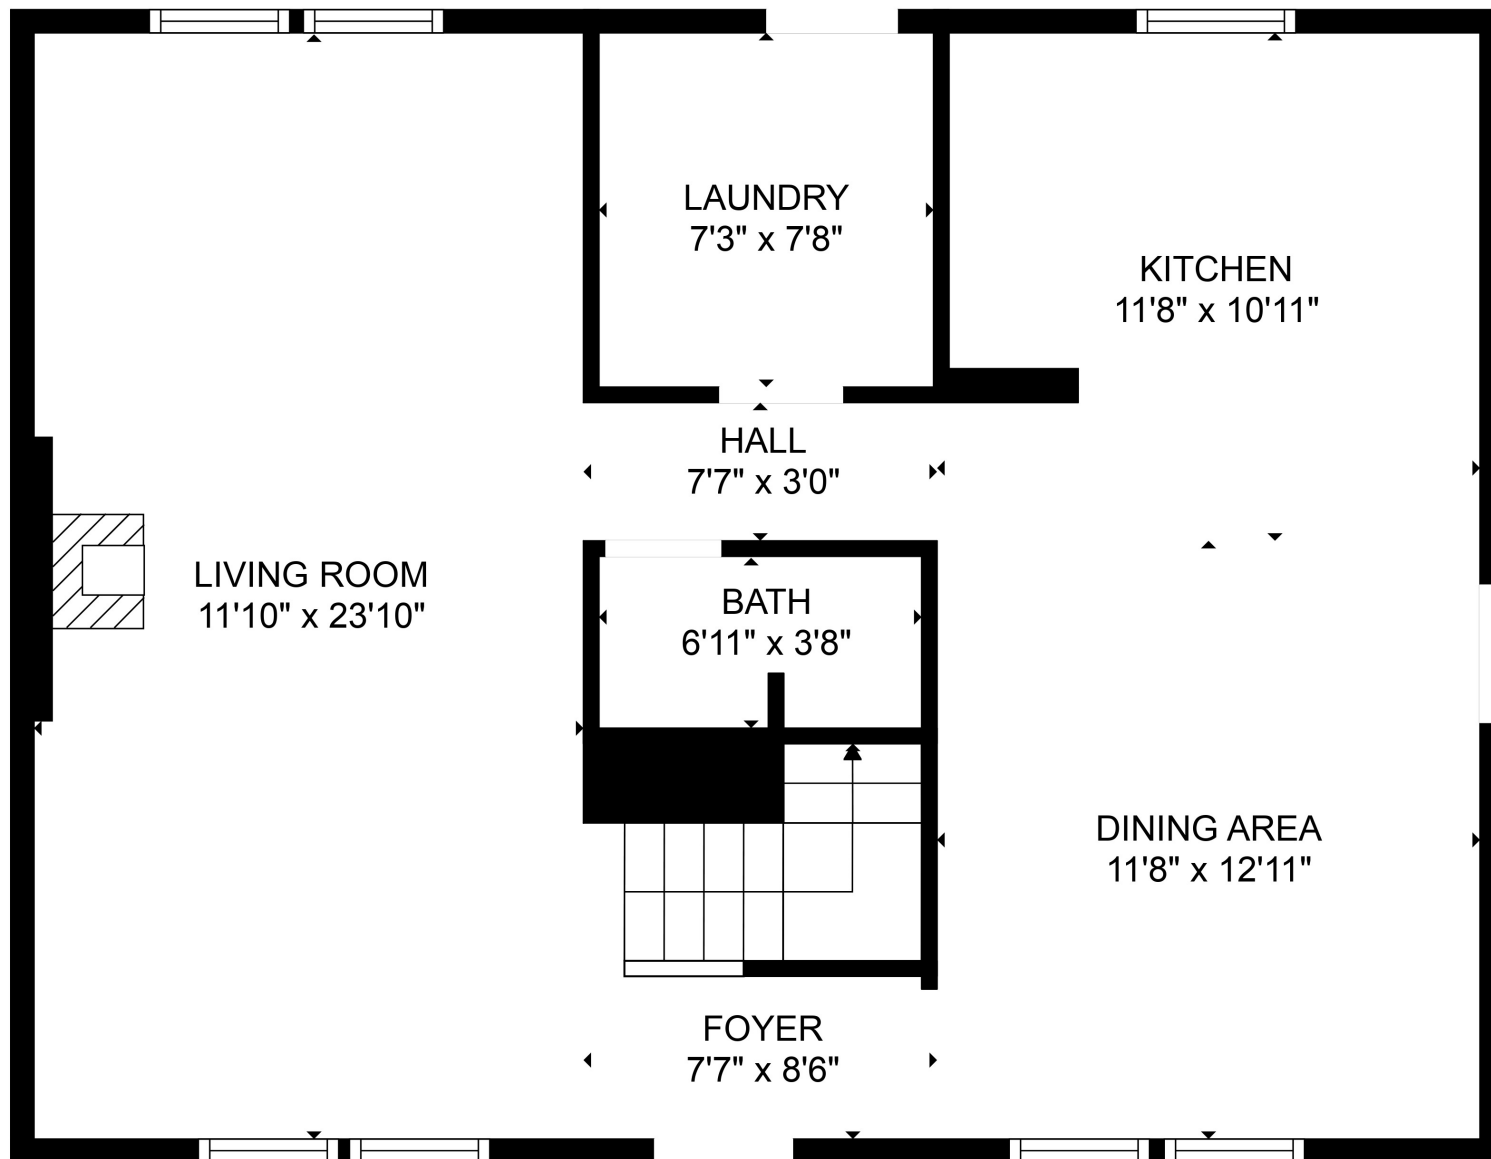

FLOOR 2

FLOOR 1

Total scanned area: 1598 sq. ft

SIZES AND DIMENSIONS ARE APPROXIMATE. ACTUAL MAY VARY.

Total scanned area: 1598 sq. ft

SIZES AND DIMENSIONS ARE APPROXIMATE. ACTUAL MAY VARY.

Total scanned area: 1598 sq. ft

SIZES AND DIMENSIONS ARE APPROXIMATE. ACTUAL MAY VARY.