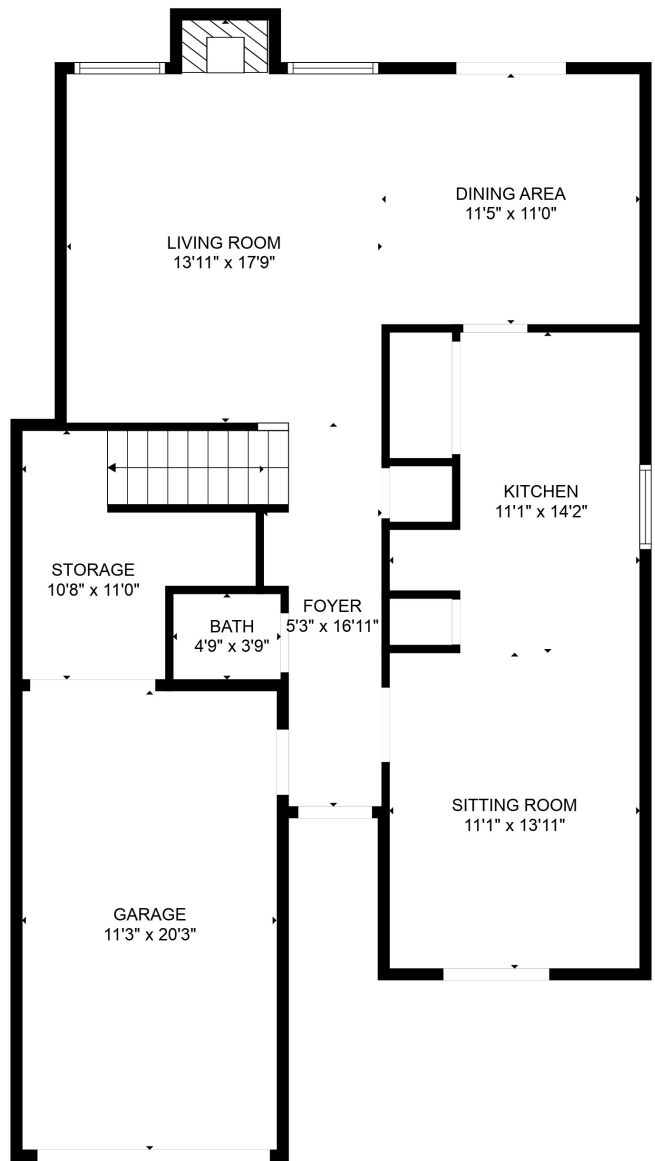

FLOOR 1

FLOOR 2

Total scanned area: 2226 sq. ft

SIZES AND DIMENSIONS ARE APPROXIMATE. ACTUAL MAY VARY.

Total scanned area: 2226 sq. ft

SIZES AND DIMENSIONS ARE APPROXIMATE. ACTUAL MAY VARY.

Total scanned area: 2226 sq. ft

SIZES AND DIMENSIONS ARE APPROXIMATE. ACTUAL MAY VARY.