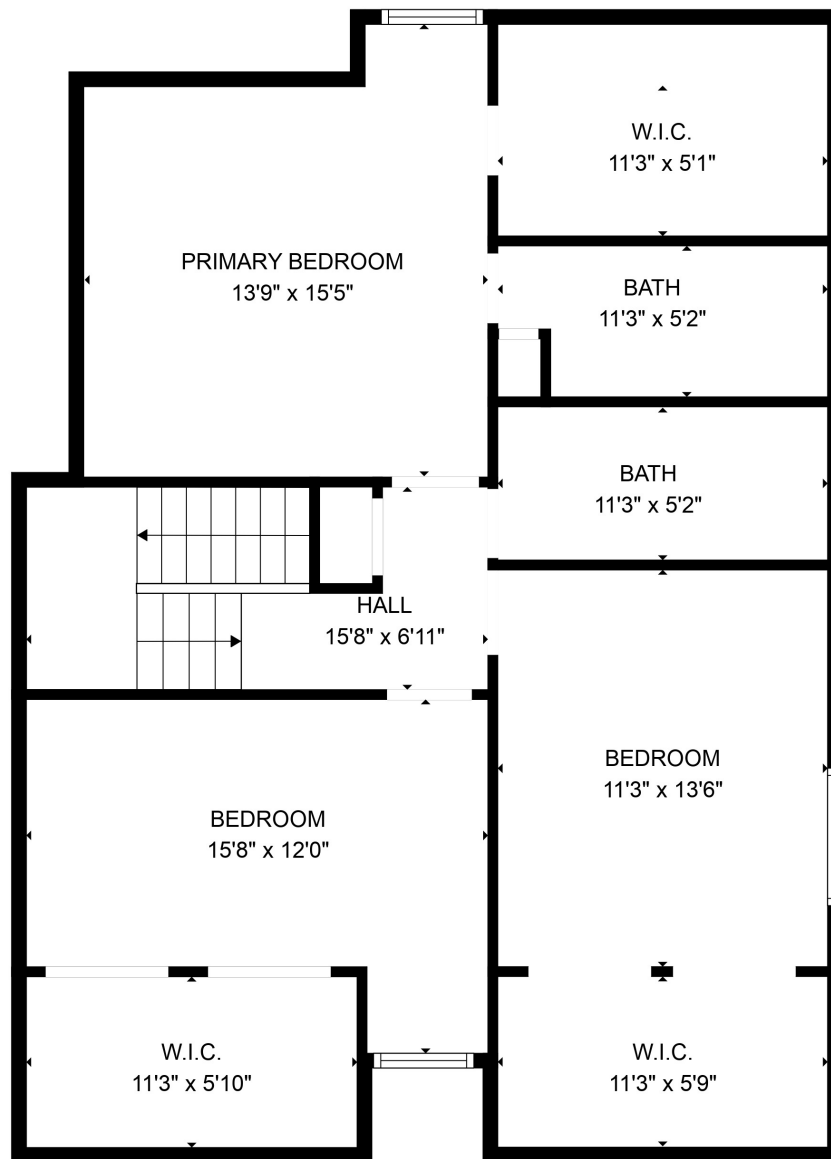

FLOOR 1

FLOOR 2

Total scanned area: 2226 sq. ft

SIZES AND DIMENSIONS ARE APPROXIMATE. ACTUAL MAY VARY.

Total scanned area: 2226 sq. ft

SIZES AND DIMENSIONS ARE APPROXIMATE. ACTUAL MAY VARY.

Total scanned area: 2226 sq. ft

SIZES AND DIMENSIONS ARE APPROXIMATE. ACTUAL MAY VARY.