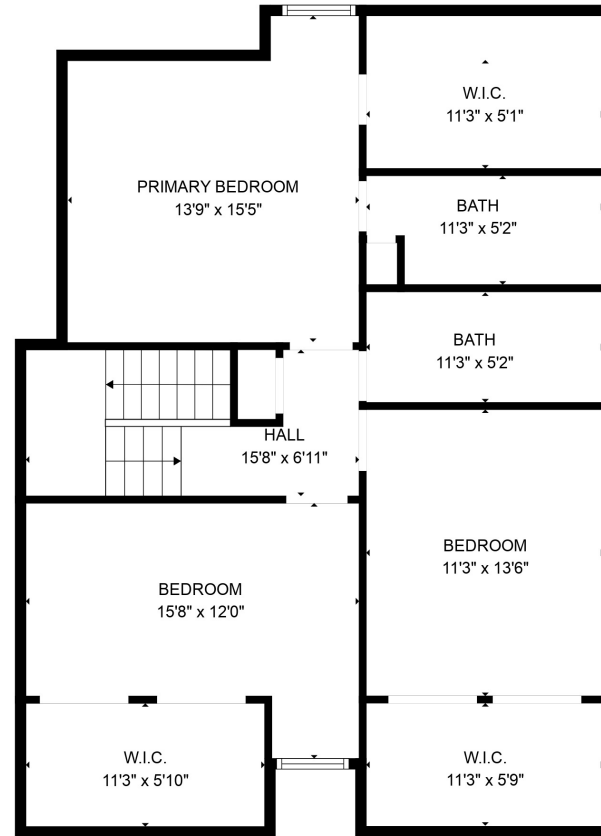

FLOOR 1

FLOOR 2

Total scanned area: 2226 sq. ft

SIZES AND DIMENSIONS ARE APPROXIMATE. ACTUAL MAY VARY.

Total scanned area: 2226 sq. ft

SIZES AND DIMENSIONS ARE APPROXIMATE. ACTUAL MAY VARY.

Total scanned area: 2226 sq. ft

SIZES AND DIMENSIONS ARE APPROXIMATE. ACTUAL MAY VARY.