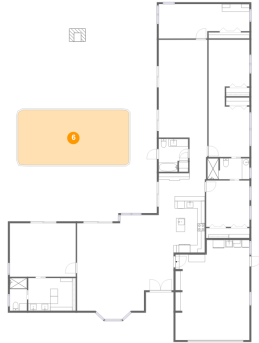

251 Bluff View Drive, Belleair Bluffs, Pinellas County, Florida, United States, 33770

6 Floor 1 - Swimming Pool

Dimensions: 29'6" x 14'7"
Area: 428 sq. ft
Counted as Living Area: No

Heated: No
Finished: No
Enclosed: No
Contiguous: Yes
Permitted: No
Wet Space: No
Addition: No
Conversion: No