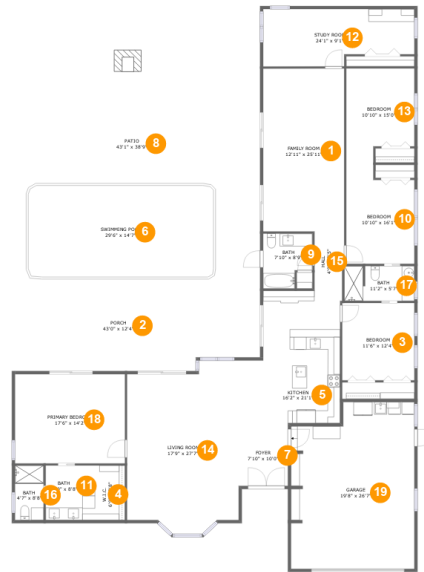

251 Bluff View Drive, Belleair Bluffs, Pinellas County, Florida, United States, 33770

Property Summary

 **1** garages

 **4** bedrooms

 **3** bathrooms

 **0** half baths

 **1** floors

 **2,662** Gross Living Area sqft

 **4,725** total sqft

251 Bluff View Drive, Belleair Bluffs, Pinellas County, Florida, United States, 33770

Room Dimensions

Floor 1

Total sqft: 4725

Living area: 2662

#	Room name	Dimensions	Area (sqft)	Counted as Living Area
1	Family Room	12'11" x 25'11"	335 sq. ft	Yes
2	Porch	43'0" x 12'4"	510 sq. ft	No
3	Bedroom	11'6" x 12'4"	141 sq. ft	Yes
4	W.i.c.	6'9" x 8'8"	59 sq. ft	Yes
5	Kitchen	16'2" x 21'1"	298 sq. ft	Yes
6	Swimming Pool	29'6" x 14'7"	428 sq. ft	No
7	Foyer	7'10" x 10'0"	78 sq. ft	Yes
8	Patio	43'1" x 38'9"	1461 sq. ft	No
9	Bath	7'10" x 8'9"	60 sq. ft	Yes
10	Bedroom	10'10" x 16'1"	157 sq. ft	Yes
11	Bath	5'10" x 8'8"	51 sq. ft	Yes

251 Bluff View Drive, Belleair Bluffs, Pinellas County, Florida, United States, 33770

1 Floor 1 - Family Room

Dimensions: 12'11" x 25'11"
Area: 335 sq. ft
Counted as Living Area:
Yes

Heated: Yes
Finished: Yes
Enclosed: Yes
Contiguous:
Yes
Permitted: Yes
Wet Space: No
Addition: No
Conversion: No

251 Bluff View Drive, Belleair Bluffs, Pinellas County, Florida, United States, 33770

15 Floor 1 - Hall

Dimensions: 4'9" x 9'5"
Area: 43 sq. ft
Counted as Living Area:
Yes

Heated: Yes
Finished: Yes
Enclosed: Yes
Contiguous:
Yes
Permitted: Yes
Wet Space: No
Addition: No
Conversion: No