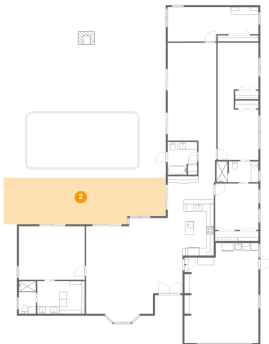

251 Bluff View Drive, Belleair Bluffs, Pinellas County, Florida, United States, 33770

1 Floor 1 - Family Room

Dimensions: 12'11" x 25'11"
Area: 335 sq. ft
Counted as Living Area:
Yes

Heated: Yes
Finished: Yes
Enclosed: Yes
Contiguous:
Yes
Permitted: Yes
Wet Space: No
Addition: No
Conversion: No

2 Floor 1 - Porch

Dimensions: 43'0" x 12'4"
Area: 510 sq. ft
Counted as Living Area: No

Heated: No
Finished: Yes
Enclosed: No
Contiguous: Yes
Permitted: Yes
Wet Space: No
Addition: No
Conversion: No

251 Bluff View Drive, Belleair Bluffs, Pinellas County, Florida, United States, 33770