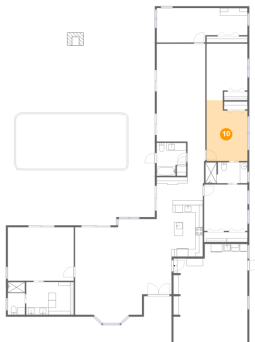

10 Floor 1 - Bedroom

Dimensions: 10'10" x 16'1"
Area: 157 sq. ft
Counted as Living Area:
Yes

Heated: Yes
Finished: Yes
Enclosed: Yes
Contiguous:
Yes
Permitted: Yes
Wet Space: No
Addition: No
Conversion: No