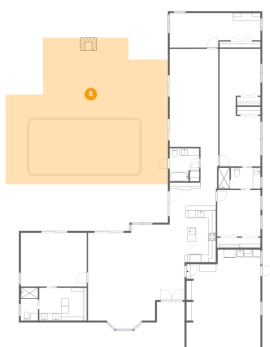

7 Floor 1 - Foyer

Dimensions: 7'10" x 10'0"
Area: 78 sq. ft
Counted as Living Area: Yes

Heated: Yes
Finished: Yes
Enclosed: Yes
Contiguous: Yes
Permitted: Yes
Wet Space: No
Addition: No
Conversion: No

8 Floor 1 - Patio