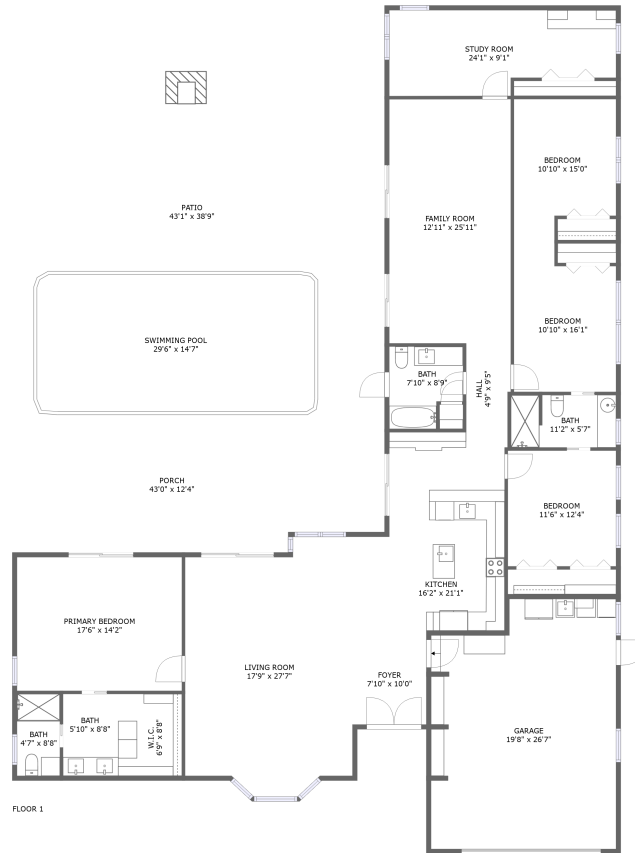

251 Bluff View Drive, Belleair Bluffs, Pinellas County, Florida, United States, 33770

Property Summary

1 garages

4 bedrooms

3 bathrooms

0 half baths

1 floors

2,662 Gross Living Area sqft

4,725 total sqft