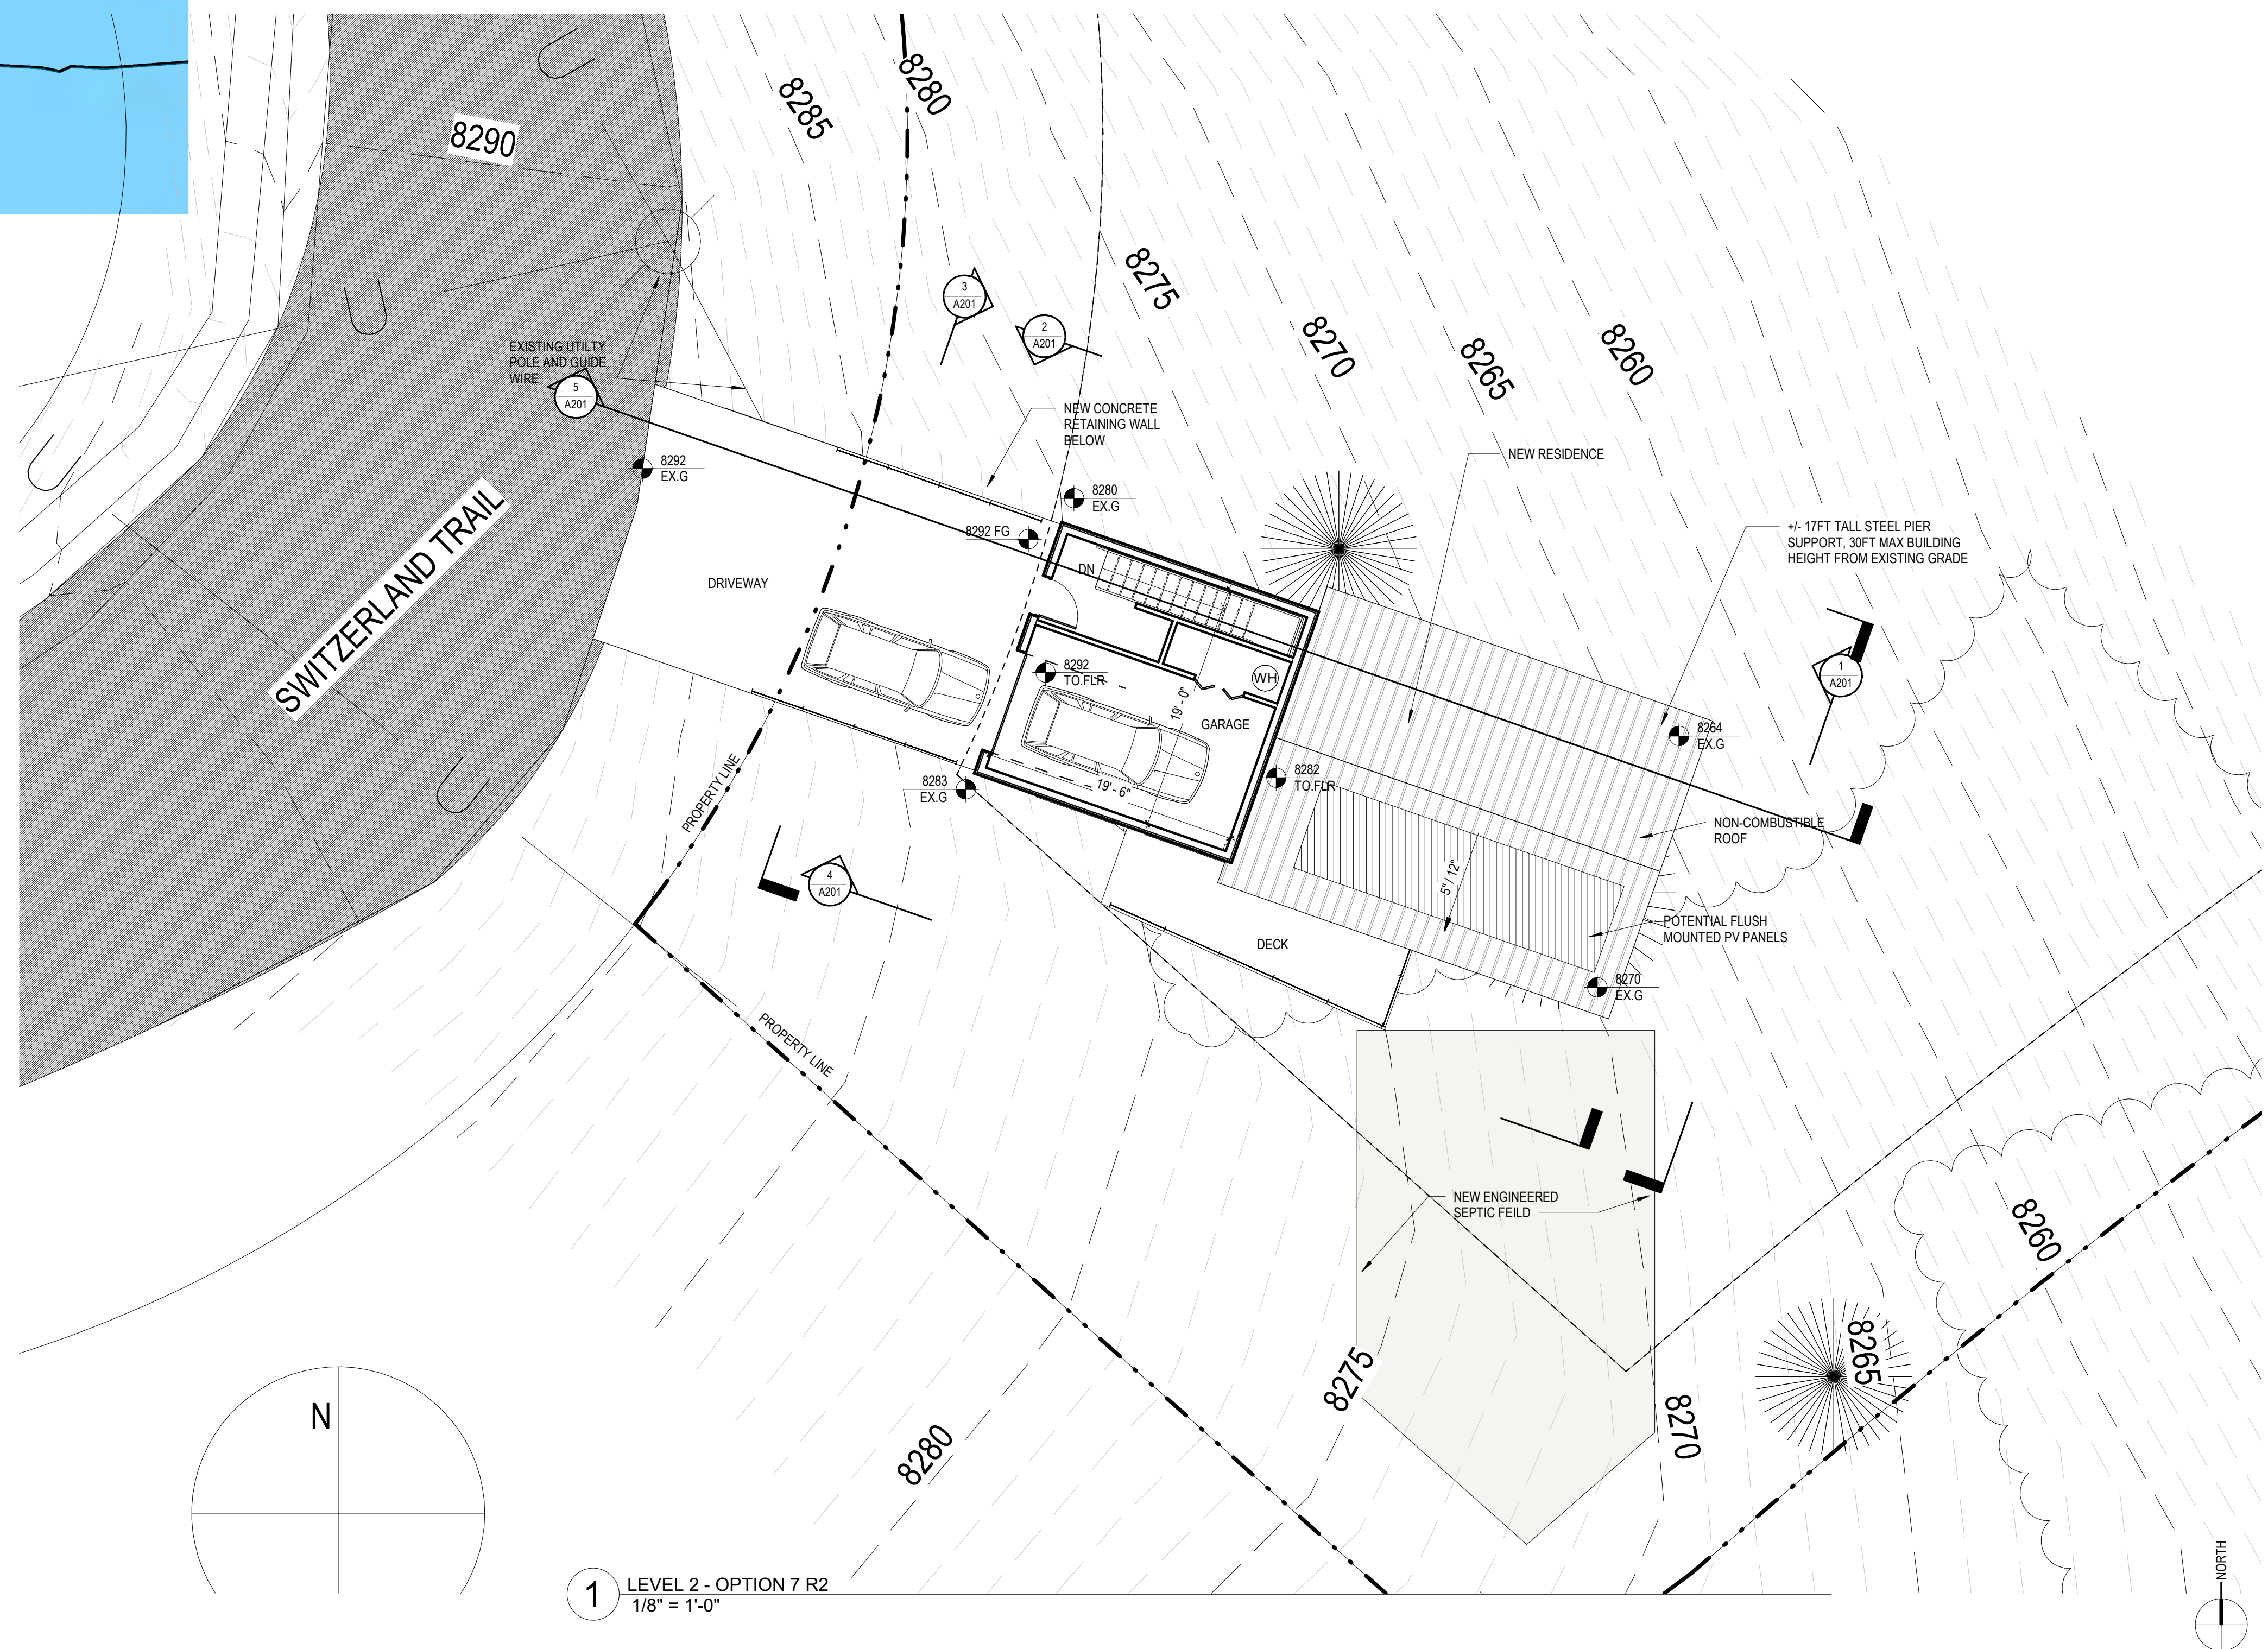

1 LEVEL 2 - OPTION 7 R2
1/8" = 1'-0"

DRAFT
CONCEPT
DESIGN