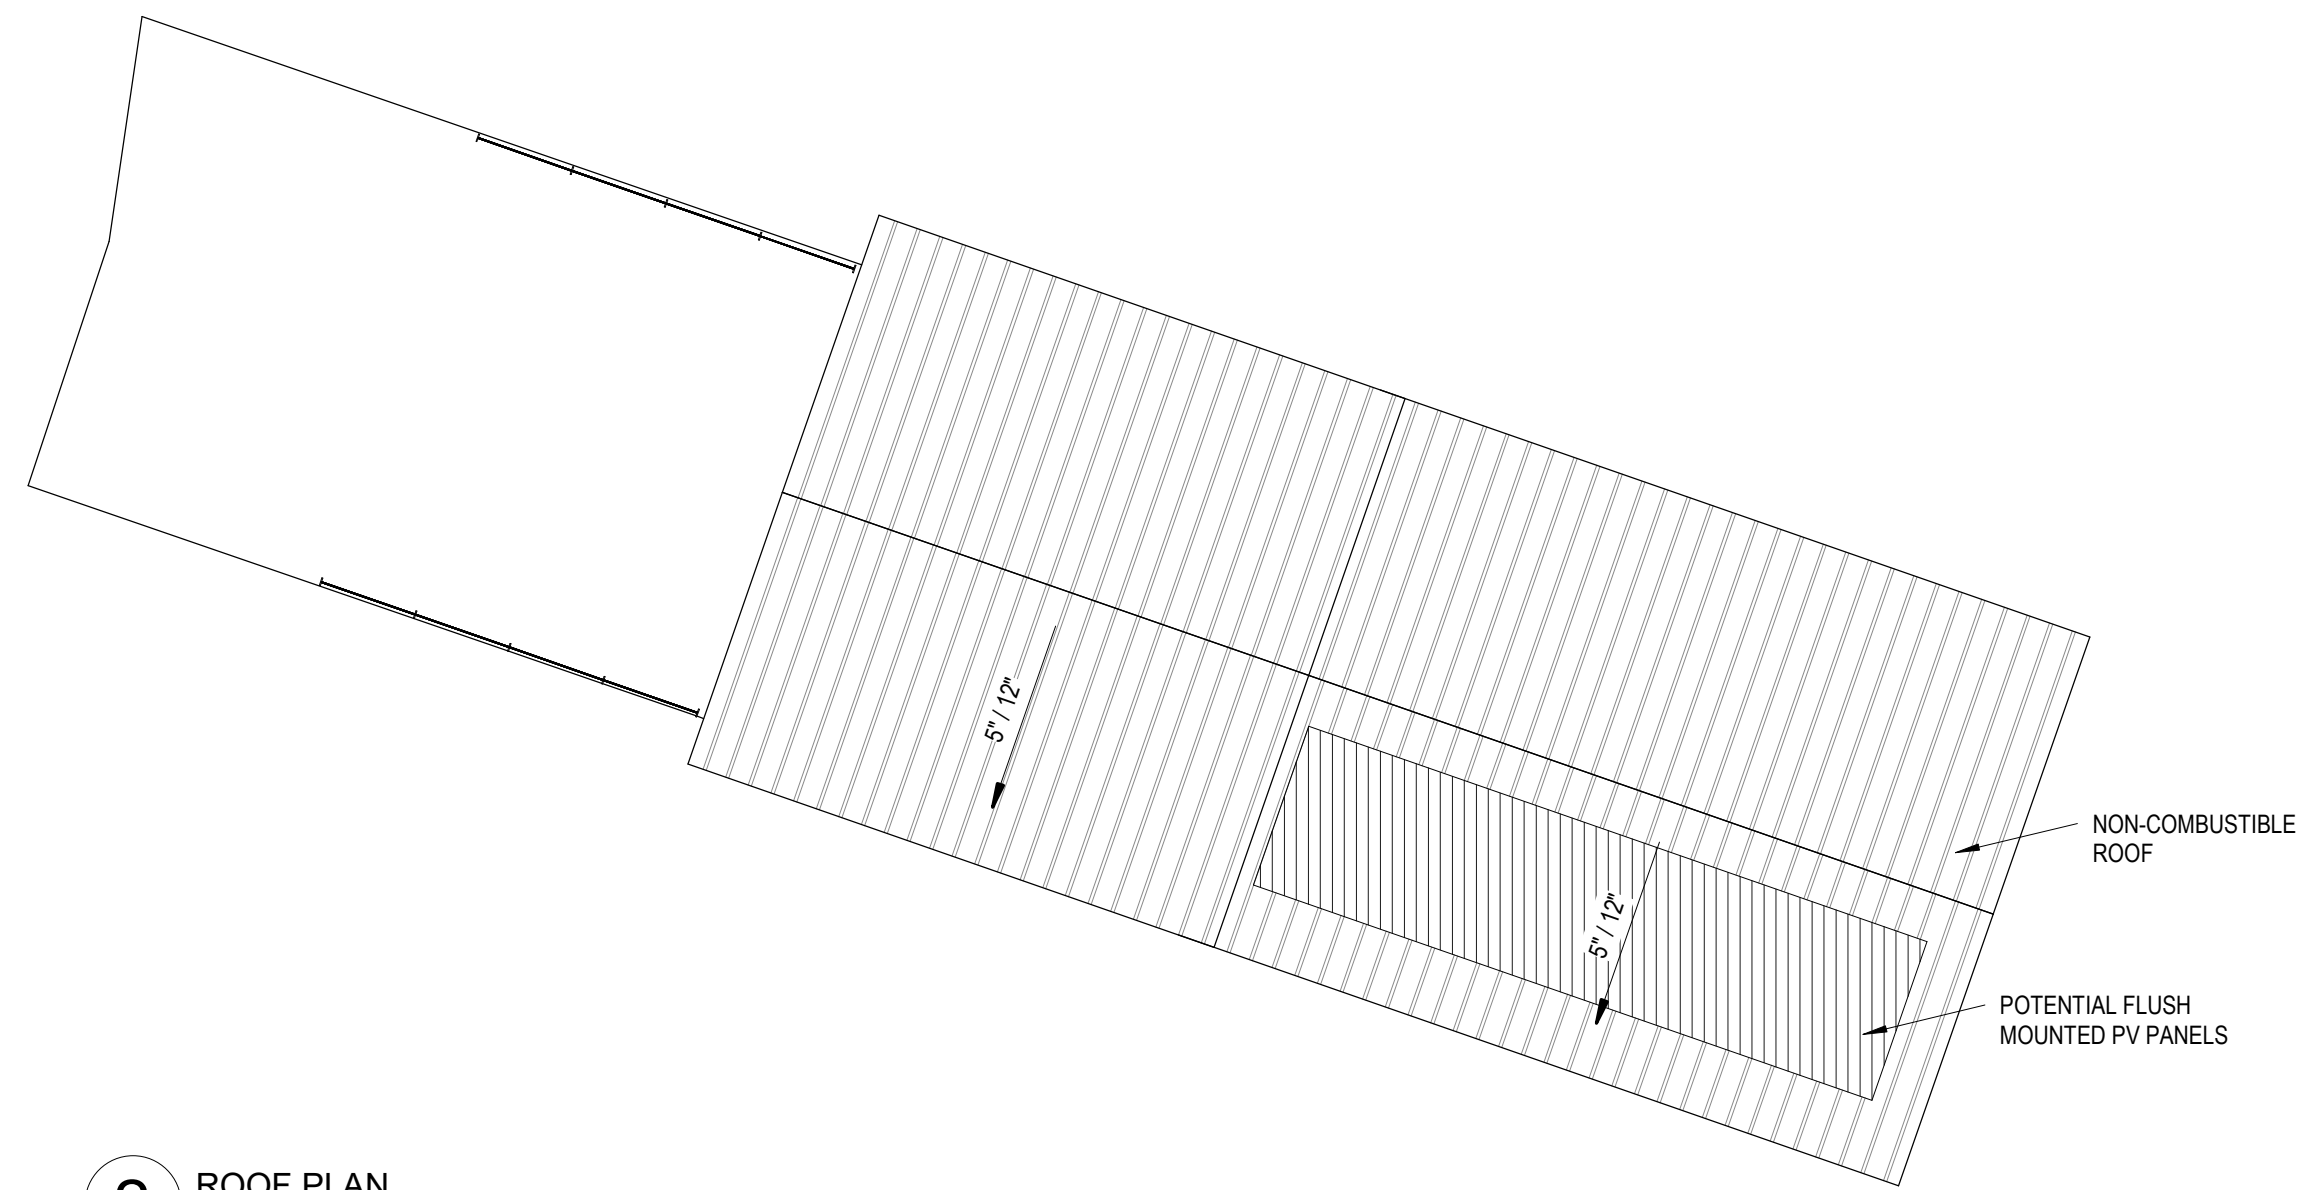

2 ROOF PLAN
1/8" = 1'-0"