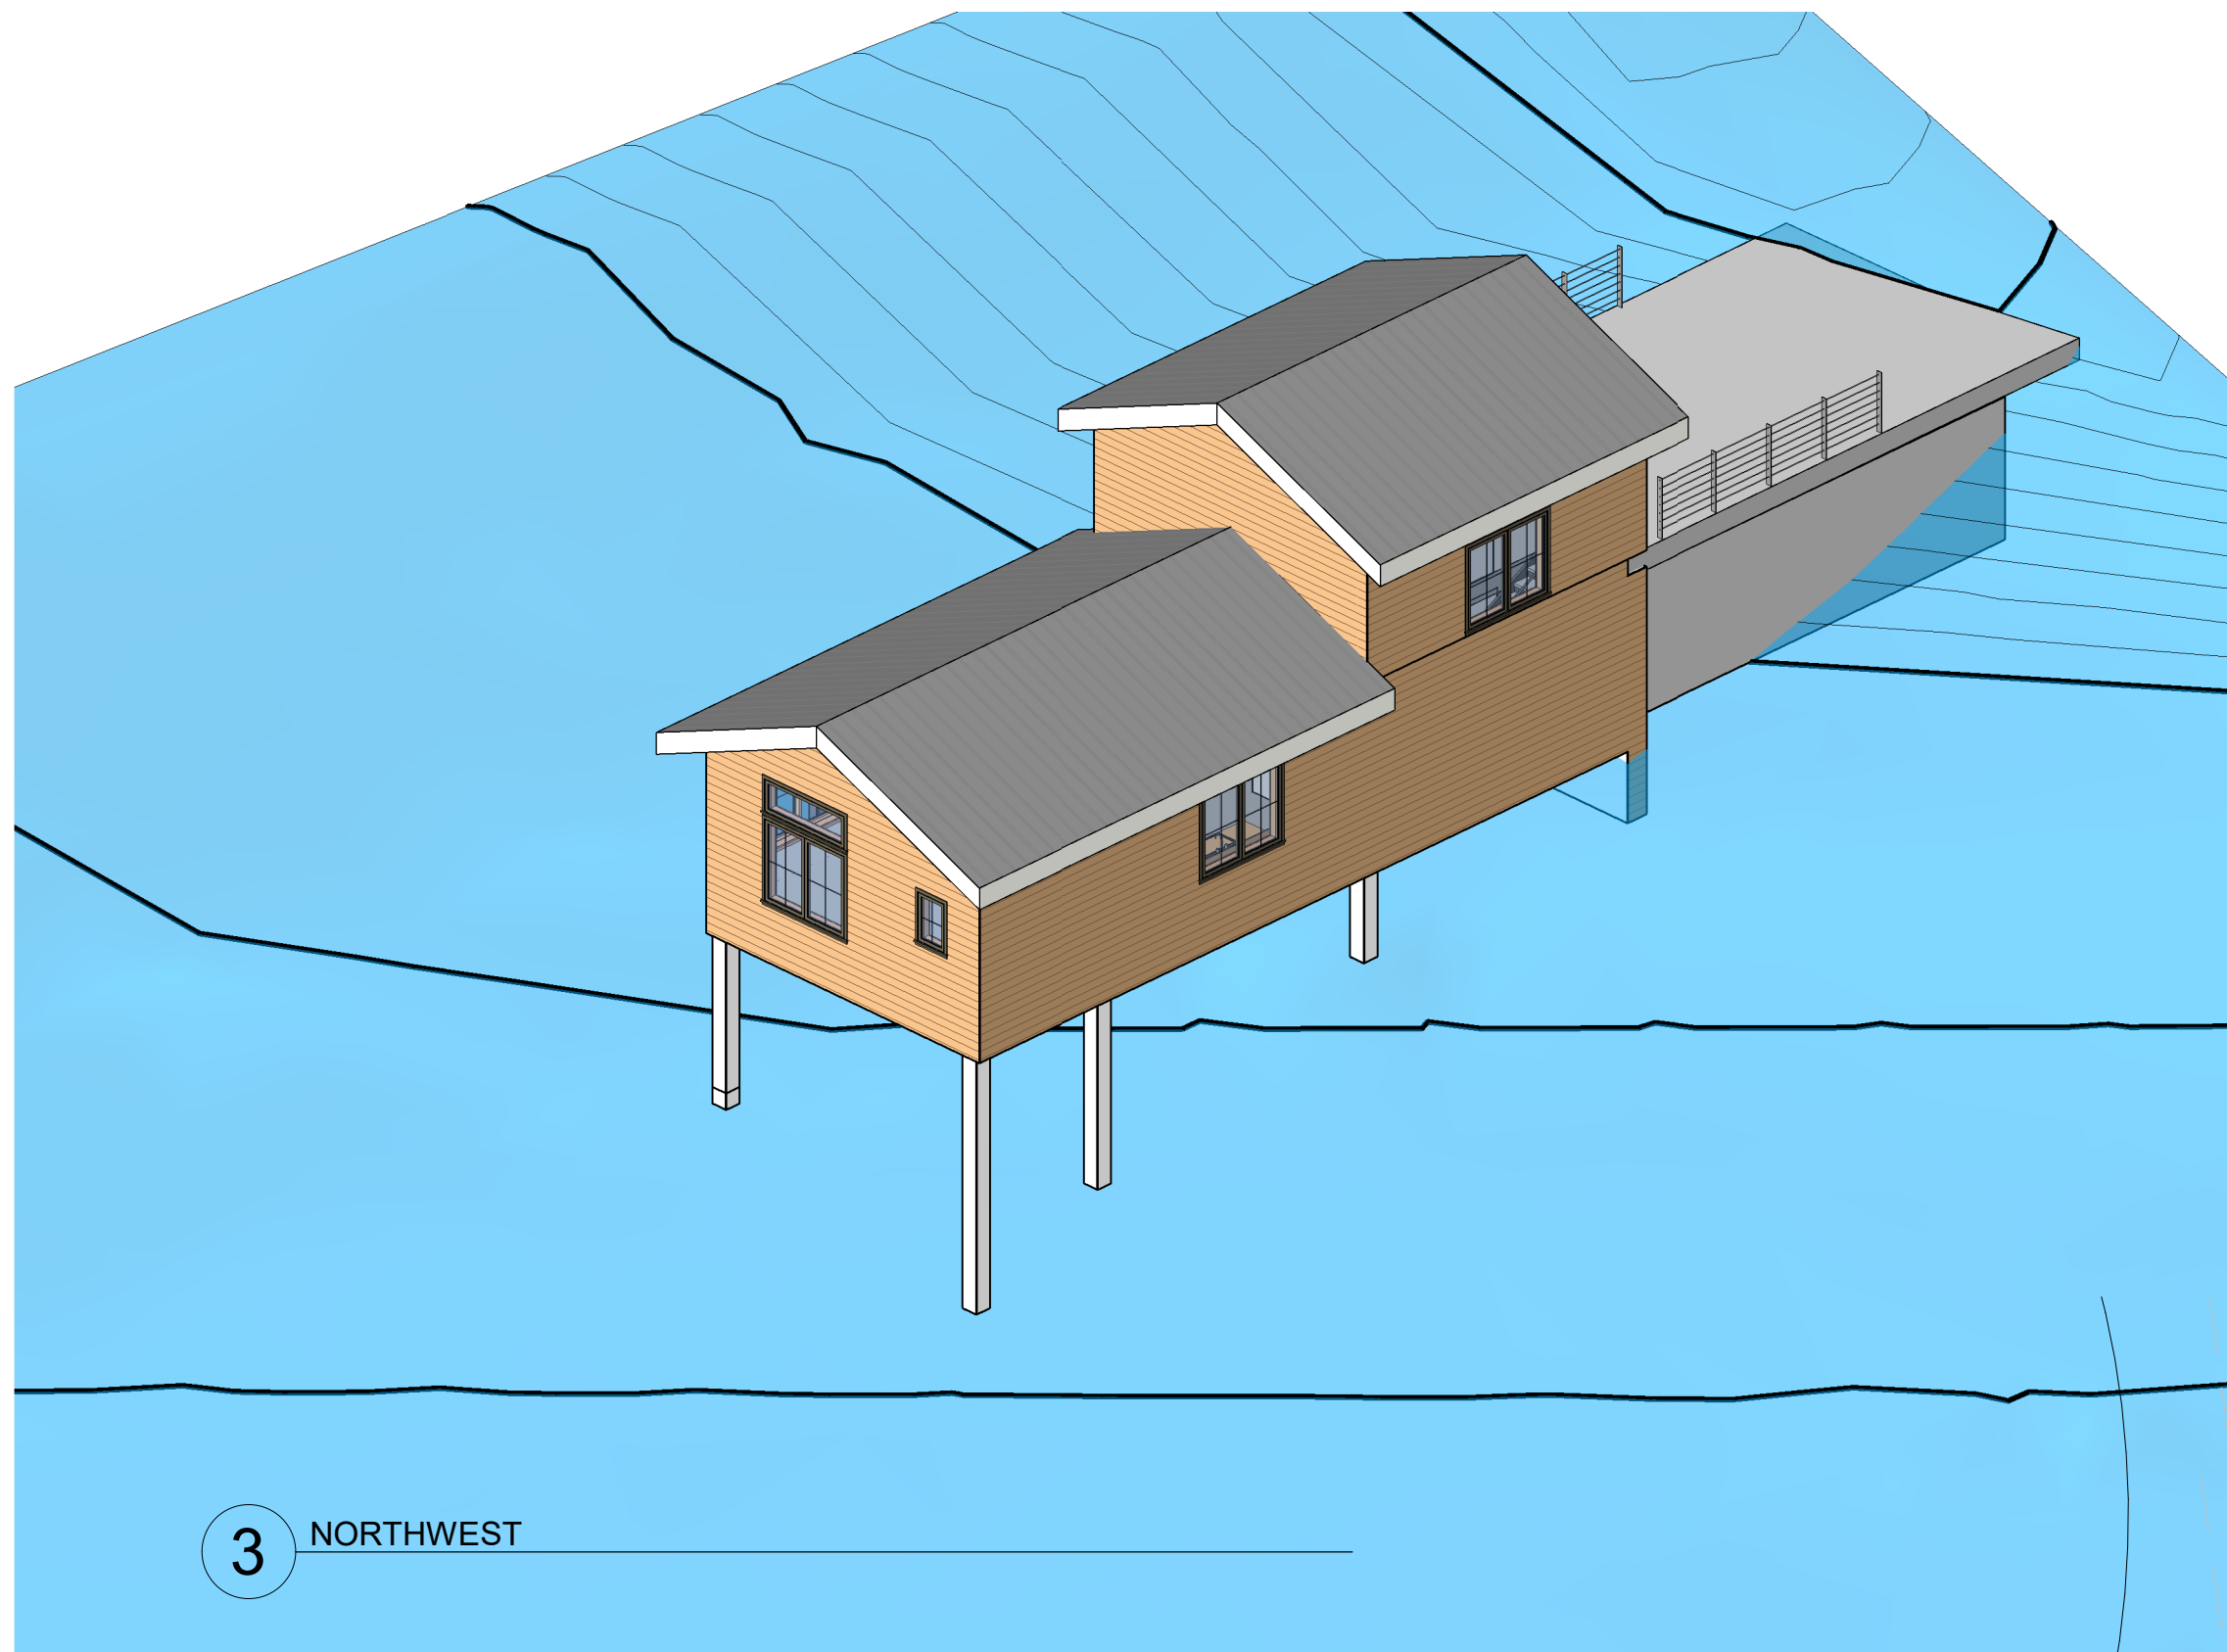

**DORIE GLOVER
RESIDENCE**

112 SWITZERLAND
TRAIL RD, NEDERLAND
CO, 80466

Full Size: 0' 1" 2'

Date: Issue Date

Project: Project Number

Archive: ☐

Plot Date: 12/17/2020 1:52:19 PM

Revisions:

Rev#	Date	Description

3 NORTHWEST