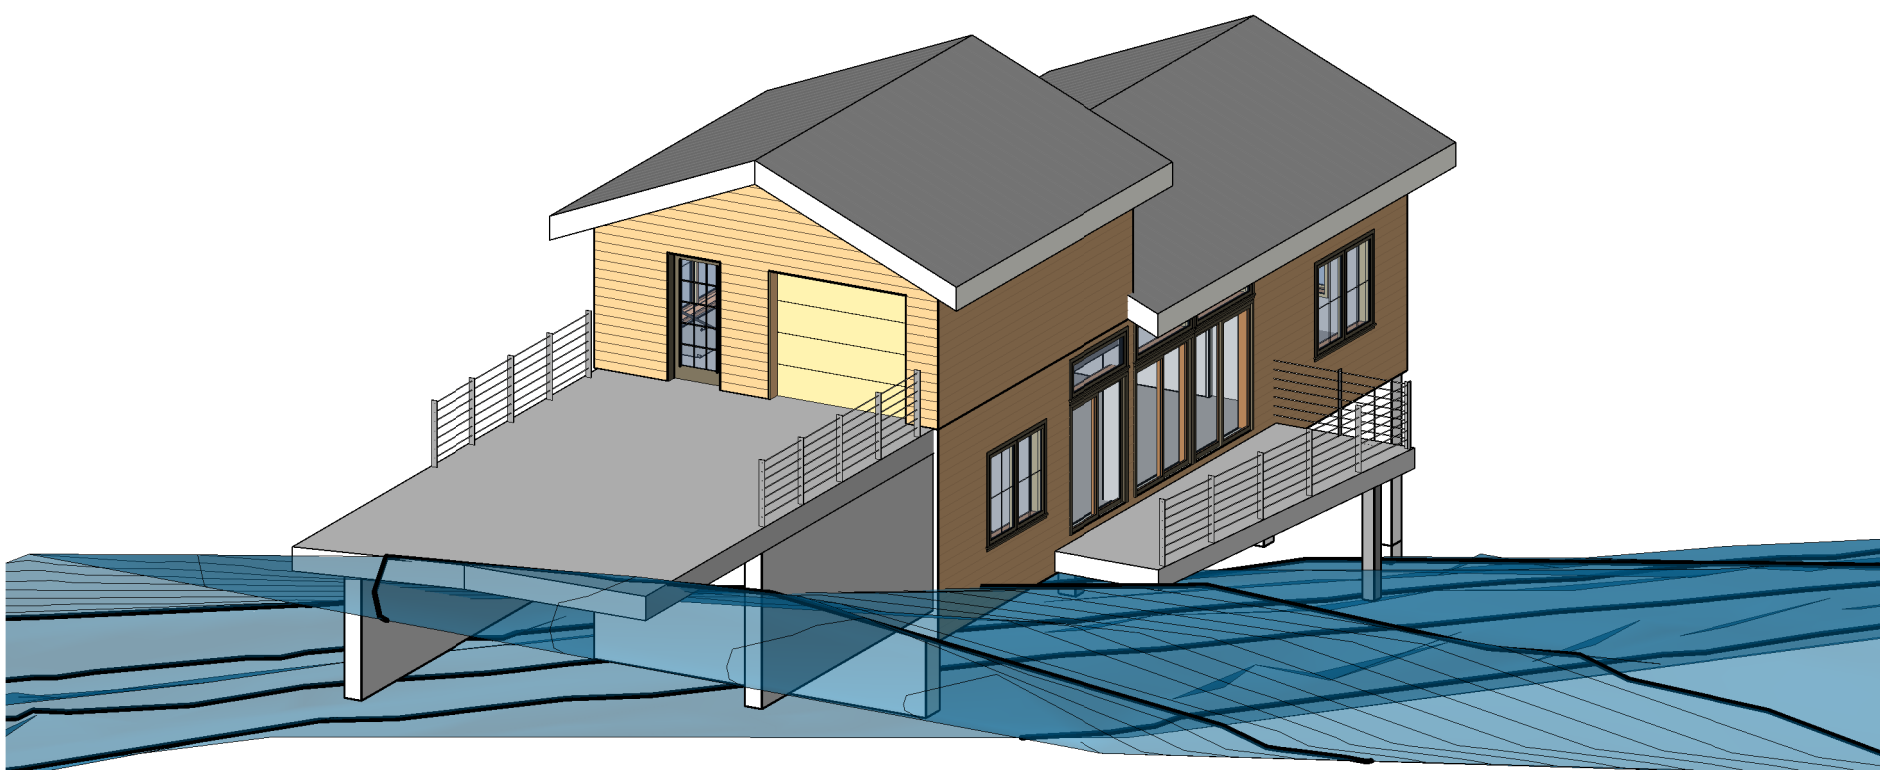

4 SOUTHEAST