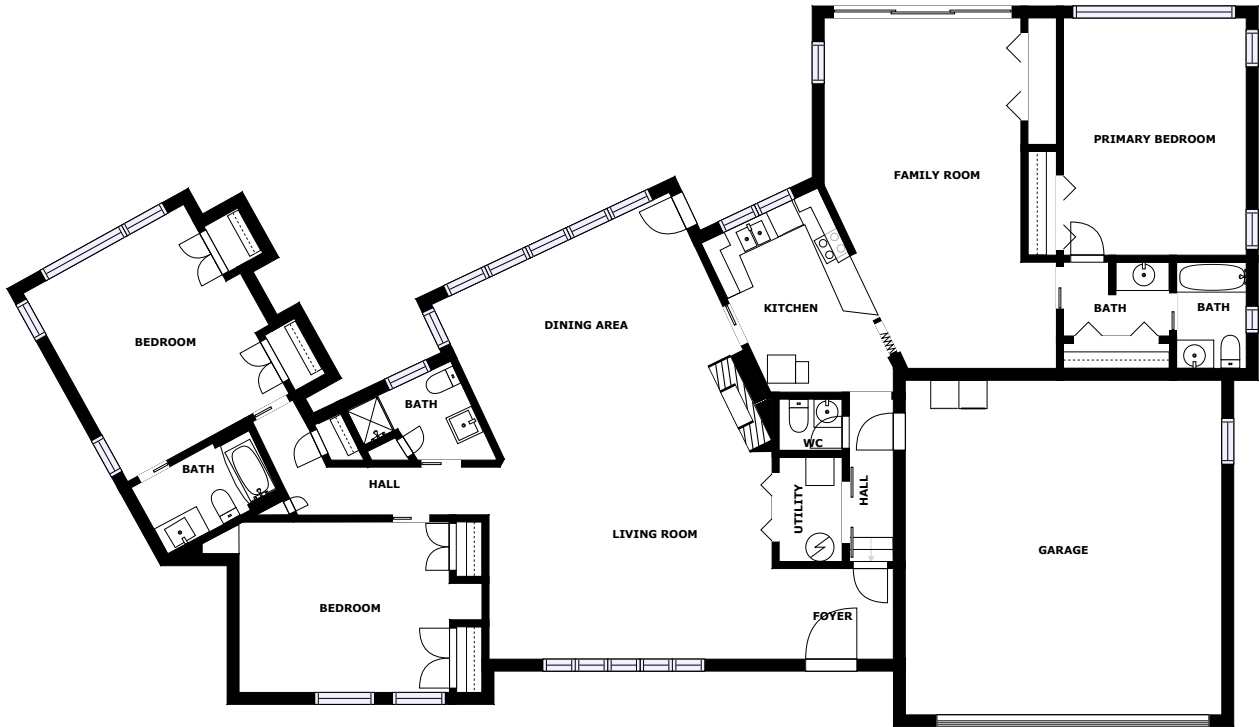

Home report

Powered by CUBICASA

400 Ponce de Leon Blvd

Belleair

Highlights

1 Kitchen

2 Living room

3 Bedroom

5 Bath

29 Doors

26 Windows

Nearby services Data source: Google Maps

Indian Rocks Rd + Althea Rd, 0.3 mi

Publix Super Market at Belleair Bluffs, 1.2 mi

Comprehensive Medical Health Solutions, 0.7 mi

Aristo Vocal Performance Studio, 0.4 mi

Chez Colette's French Bistro, 0.6 mi

Morton Plant Hospital Heliport, 1.6 mi

Floor plan

Appendix 1: Data sheet

Bath - 5	Bath - Toilet - 1	Utility - 1
Hall - 2	Bedroom - 3	Bedroom - Master - 1
Garage - 1	Dining - 1	Dining - Open - 1
LivingRoom - 2	LivingRoom - Family - 1	Kitchen - 1
Entry - 1	Entry - Foyer - 1	