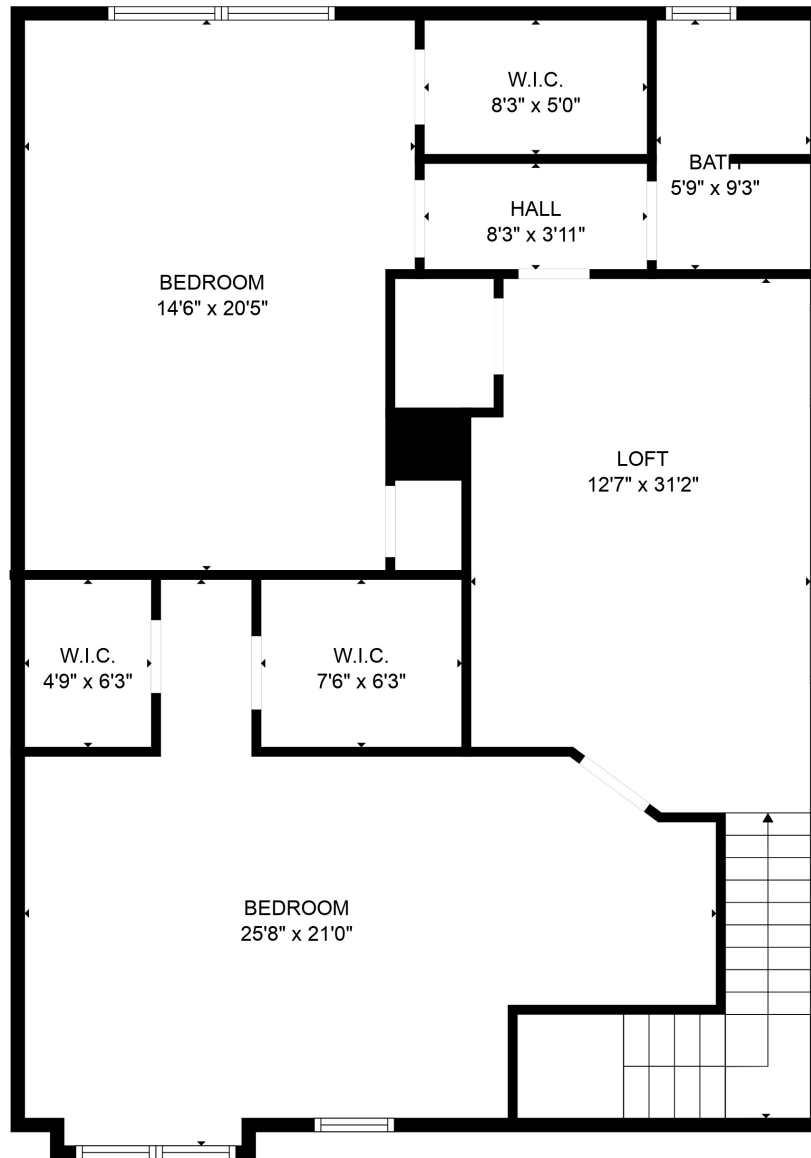

FLOOR 1

FLOOR 2

Total scanned area: 2504 sq. ft

SIZES AND DIMENSIONS ARE APPROXIMATE. ACTUAL MAY VARY.

Total scanned area: 2504 sq. ft

SIZES AND DIMENSIONS ARE APPROXIMATE. ACTUAL MAY VARY.

Total scanned area: 2504 sq. ft

SIZES AND DIMENSIONS ARE APPROXIMATE. ACTUAL MAY VARY.