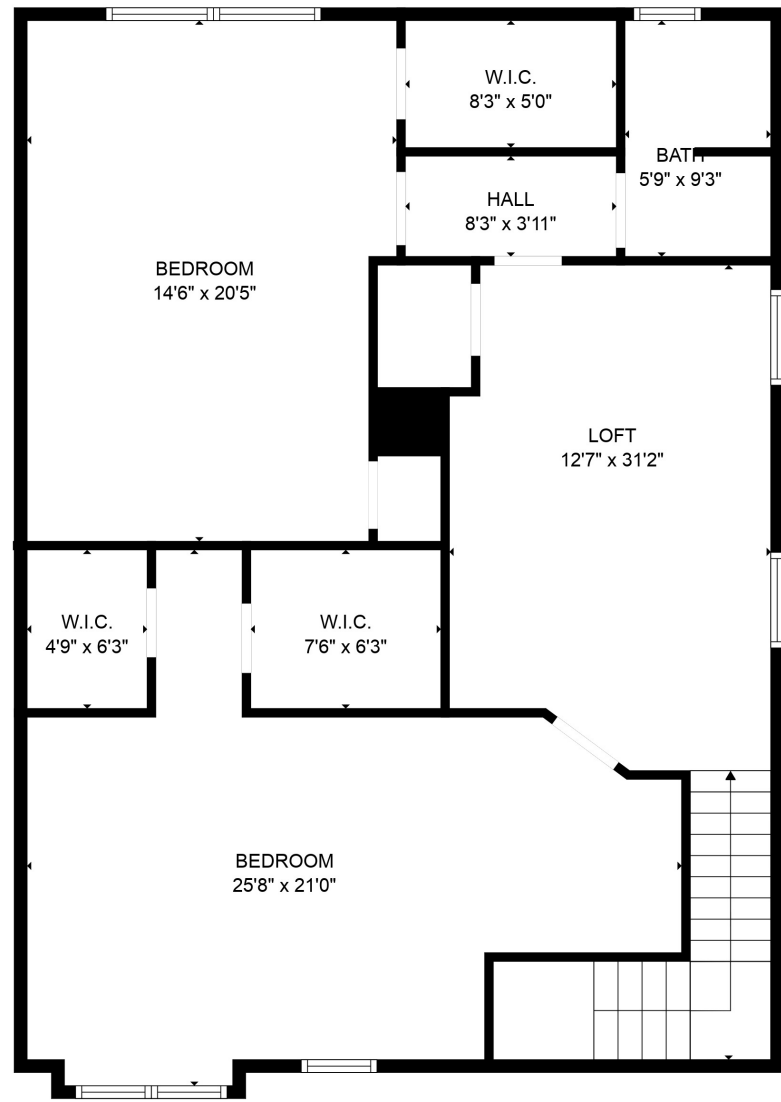

FLOOR 1

FLOOR 2

Total scanned area: 2504 sq. ft

SIZES AND DIMENSIONS ARE APPROXIMATE. ACTUAL MAY VARY.

Total scanned area: 2504 sq. ft

SIZES AND DIMENSIONS ARE APPROXIMATE. ACTUAL MAY VARY.

Total scanned area: 2504 sq. ft

SIZES AND DIMENSIONS ARE APPROXIMATE. ACTUAL MAY VARY.