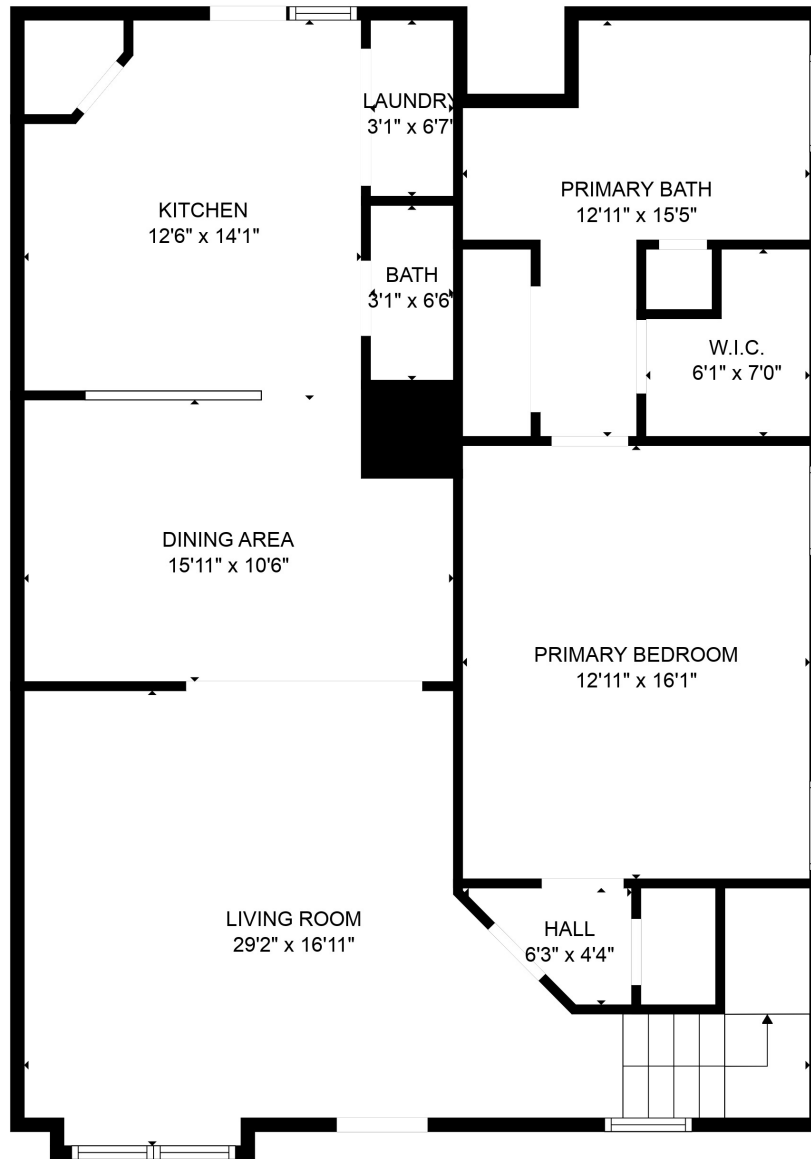

FLOOR 1

FLOOR 2

Total scanned area: 2504 sq. ft

SIZES AND DIMENSIONS ARE APPROXIMATE. ACTUAL MAY VARY.

Total scanned area: 2504 sq. ft

SIZES AND DIMENSIONS ARE APPROXIMATE. ACTUAL MAY VARY.

Total scanned area: 2504 sq. ft

SIZES AND DIMENSIONS ARE APPROXIMATE. ACTUAL MAY VARY.