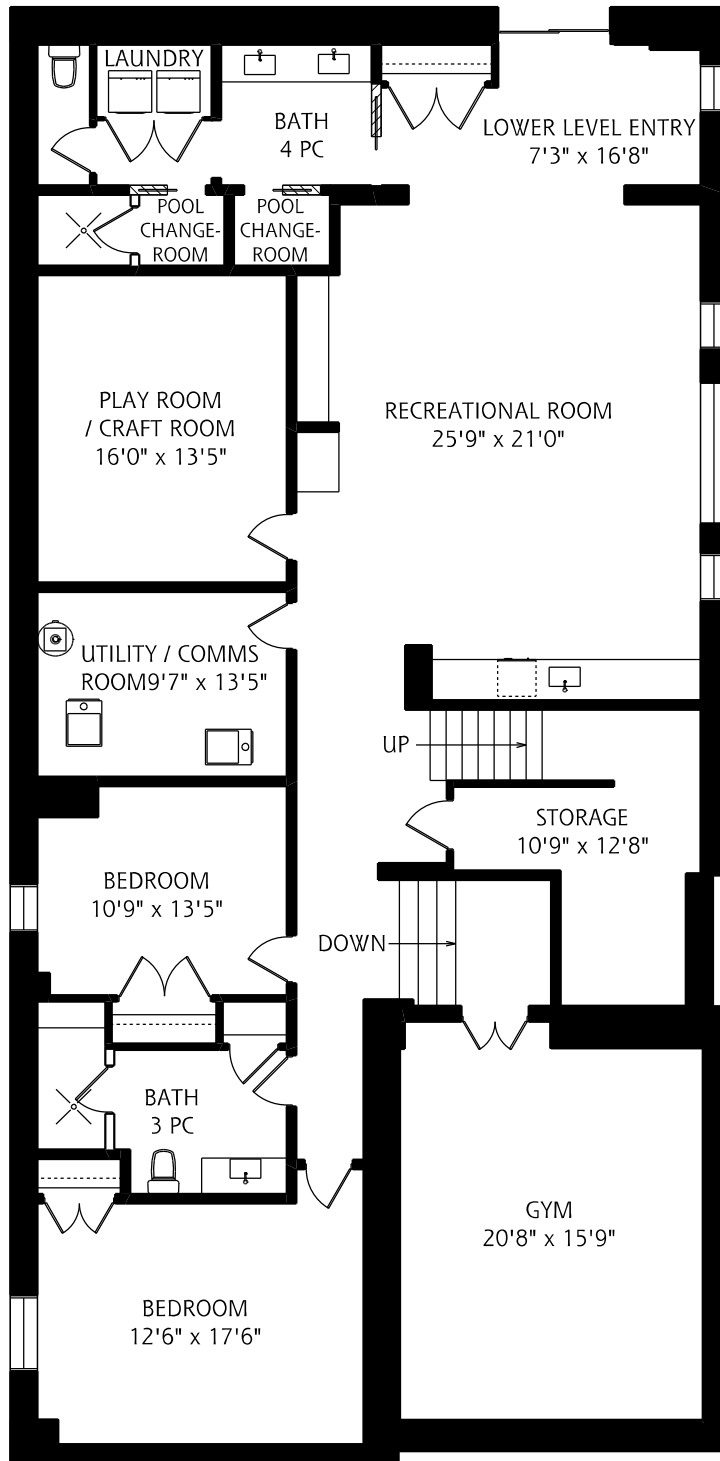

134 RYKERT CRES

LOWER LEVEL
2825 SQUARE FEET

5 FOOT SCALE

ALL MEASUREMENTS SHOULD BE CONSIDERED APPROXIMATE
REAL FLOOR PLANS INC.