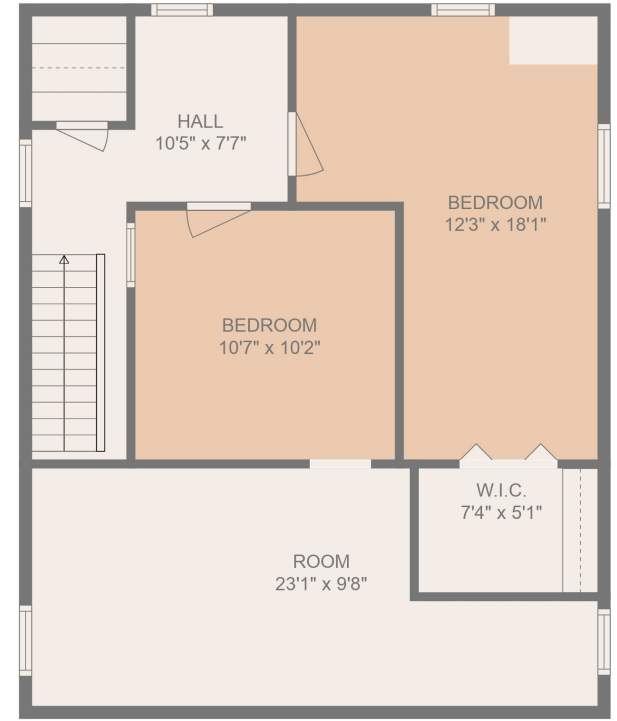

FLOOR 1

FLOOR 2

Total scanned area: 1933 sq. ft

MEASUREMENTS ARE CALCULATED BY CUBICASA TECHNOLOGY. DEEMED HIGHLY RELIABLE BUT NOT GUARANTEED.

Total scanned area: 1933 sq. ft

MEASUREMENTS ARE CALCULATED BY CUBICASA TECHNOLOGY. DEEMED HIGHLY RELIABLE BUT NOT GUARANTEED.

Total scanned area: 1933 sq. ft

MEASUREMENTS ARE CALCULATED BY CUBICASA TECHNOLOGY. DEEMED HIGHLY RELIABLE BUT NOT GUARANTEED.