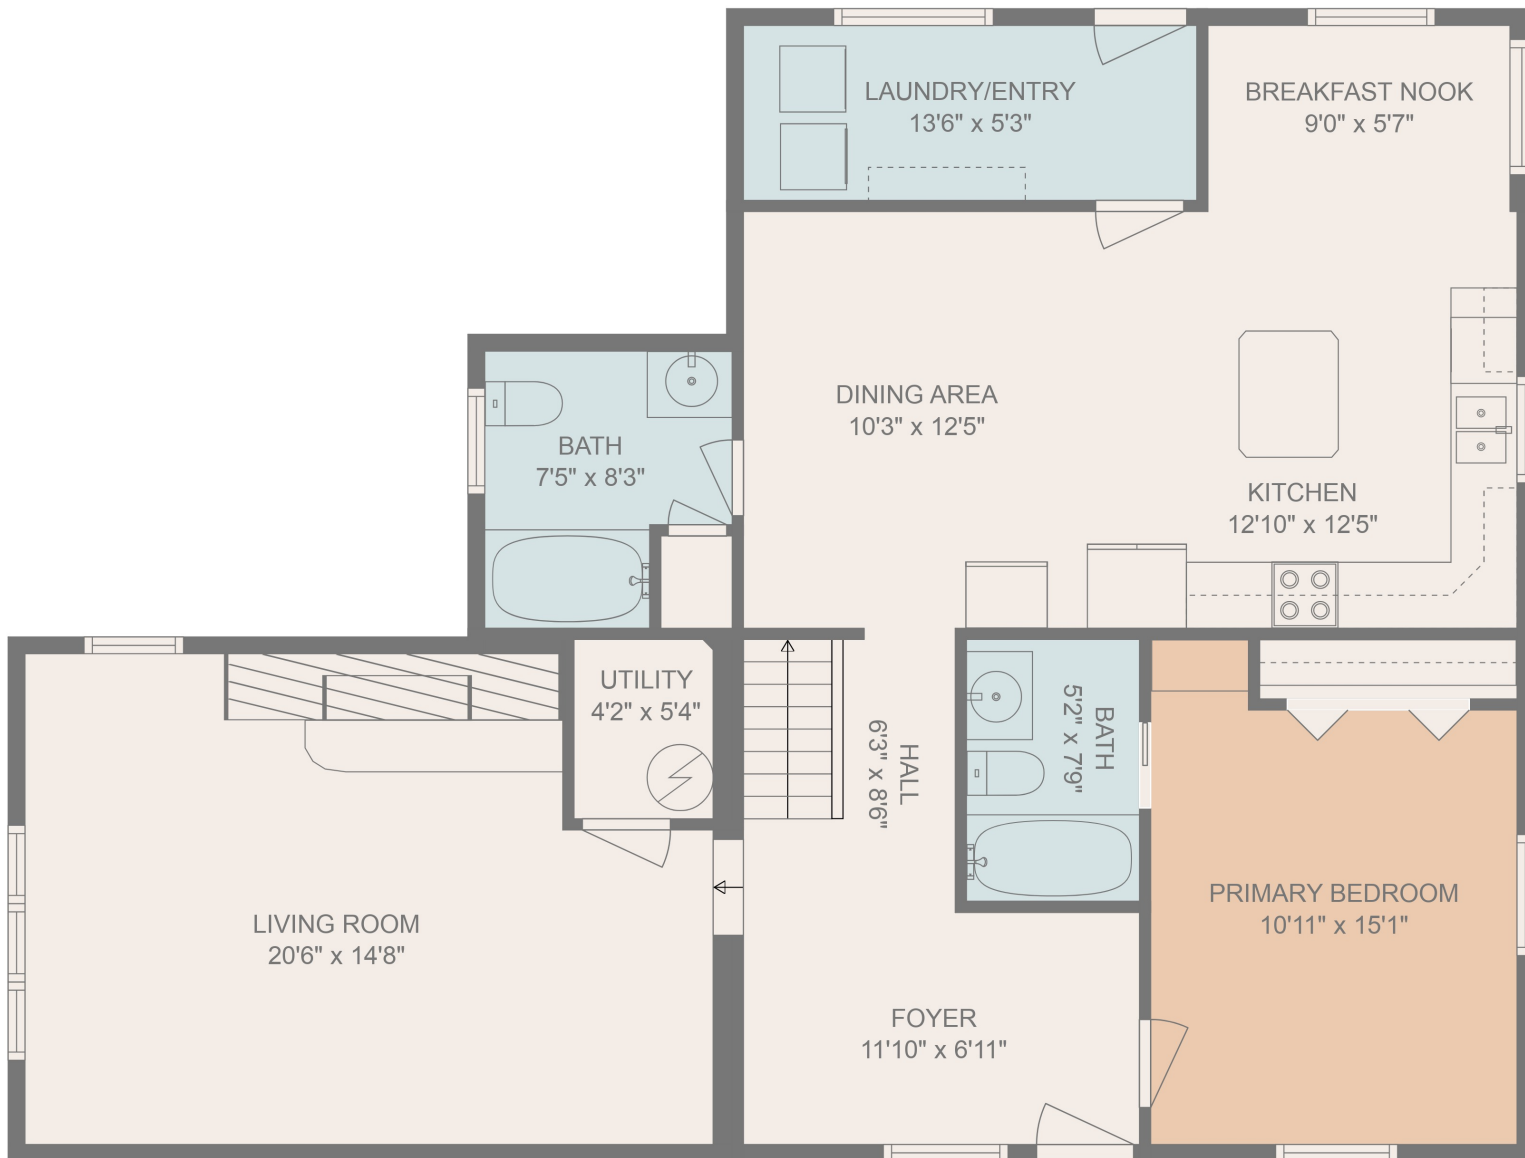

FLOOR 1

FLOOR 2

Total scanned area: 1933 sq. ft

MEASUREMENTS ARE CALCULATED BY CUBICASA TECHNOLOGY. DEEMED HIGHLY RELIABLE BUT NOT GUARANTEED.

Total scanned area: 1933 sq. ft

MEASUREMENTS ARE CALCULATED BY CUBICASA TECHNOLOGY. DEEMED HIGHLY RELIABLE BUT NOT GUARANTEED.

Total scanned area: 1933 sq. ft

MEASUREMENTS ARE CALCULATED BY CUBICASA TECHNOLOGY. DEEMED HIGHLY RELIABLE BUT NOT GUARANTEED.