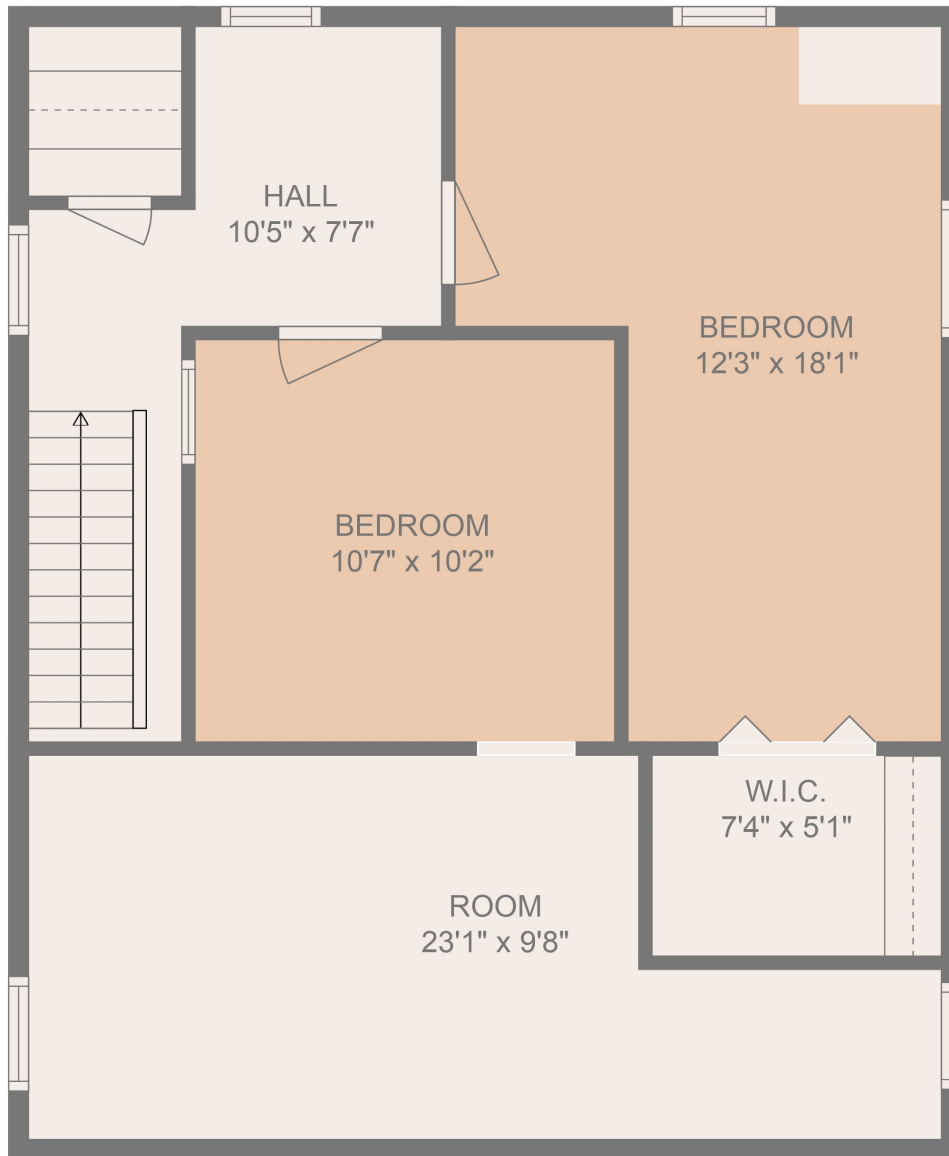

FLOOR 1

FLOOR 2

Total scanned area: 1933 sq. ft

MEASUREMENTS ARE CALCULATED BY CUBICASA TECHNOLOGY. DEEMED HIGHLY RELIABLE BUT NOT GUARANTEED.

Total scanned area: 1933 sq. ft

MEASUREMENTS ARE CALCULATED BY CUBICASA TECHNOLOGY. DEEMED HIGHLY RELIABLE BUT NOT GUARANTEED.

Total scanned area: 1933 sq. ft

MEASUREMENTS ARE CALCULATED BY CUBICASA TECHNOLOGY. DEEMED HIGHLY RELIABLE BUT NOT GUARANTEED.