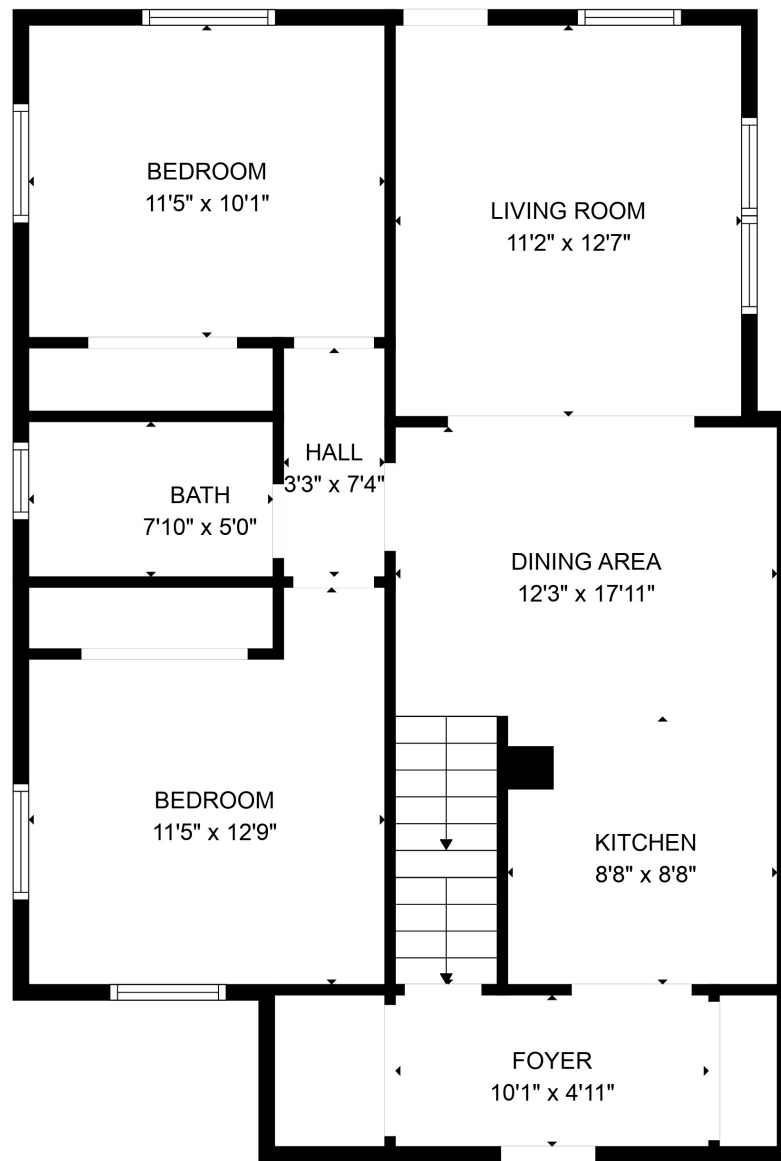

FLOOR 1

FLOOR 2

FLOOR 3

Total scanned area: 2010 sq. ft

Total scanned area: 2010 sq. ft

MEASUREMENTS ARE CALCULATED BY CUBICASA TECHNOLOGY. DEEMED HIGHLY RELIABLE BUT NOT GUARANTEED.

Total scanned area: 2010 sq. ft

MEASUREMENTS ARE CALCULATED BY CUBICASA TECHNOLOGY. DEEMED HIGHLY RELIABLE BUT NOT GUARANTEED.

Total scanned area: 2010 sq. ft

MEASUREMENTS ARE CALCULATED BY CUBICASA TECHNOLOGY. DEEMED HIGHLY RELIABLE BUT NOT GUARANTEED.