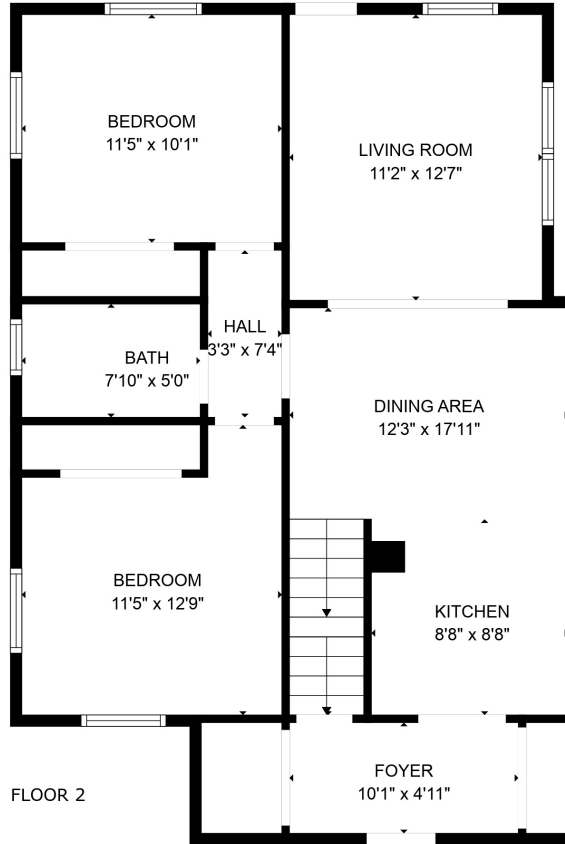

FLOOR 1

FLOOR 2

FLOOR 3

Total scanned area: 2010 sq. ft

Total scanned area: 2010 sq. ft

MEASUREMENTS ARE CALCULATED BY CUBICASA TECHNOLOGY. DEEMED HIGHLY RELIABLE BUT NOT GUARANTEED.

Total scanned area: 2010 sq. ft

MEASUREMENTS ARE CALCULATED BY CUBICASA TECHNOLOGY. DEEMED HIGHLY RELIABLE BUT NOT GUARANTEED.

Total scanned area: 2010 sq. ft

MEASUREMENTS ARE CALCULATED BY CUBICASA TECHNOLOGY. DEEMED HIGHLY RELIABLE BUT NOT GUARANTEED.