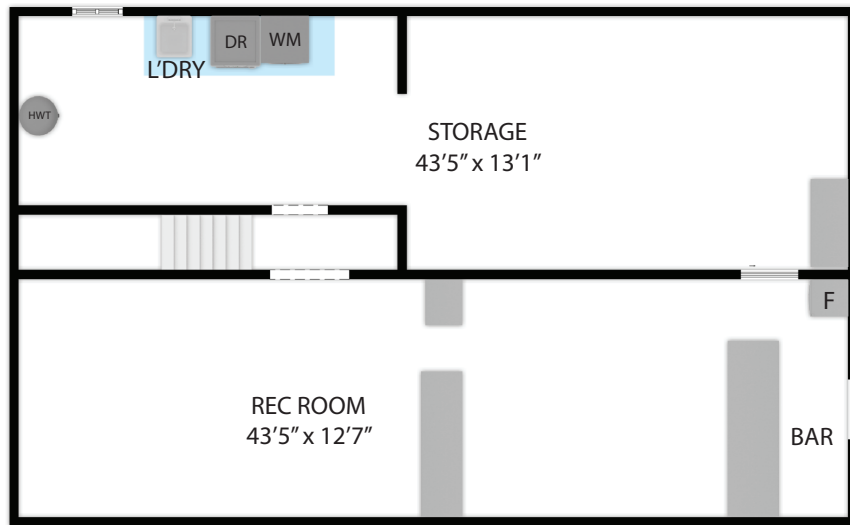

FIRST FLOOR

BASEMENT

3232 Rising Sun Road, Sun Prairie 53590

TOTAL APPROX. FLOOR AREA 2,518 SQ.FT

Whilst every attempt has been made to ensure the accuracy of the floor plan contained here, measurements of doors, windows, rooms and any other items are approximate and no responsibility is taken for any error, omission, or misstatement. This plan is for illustrative purposes only and should be used as such by any prospective purchaser.