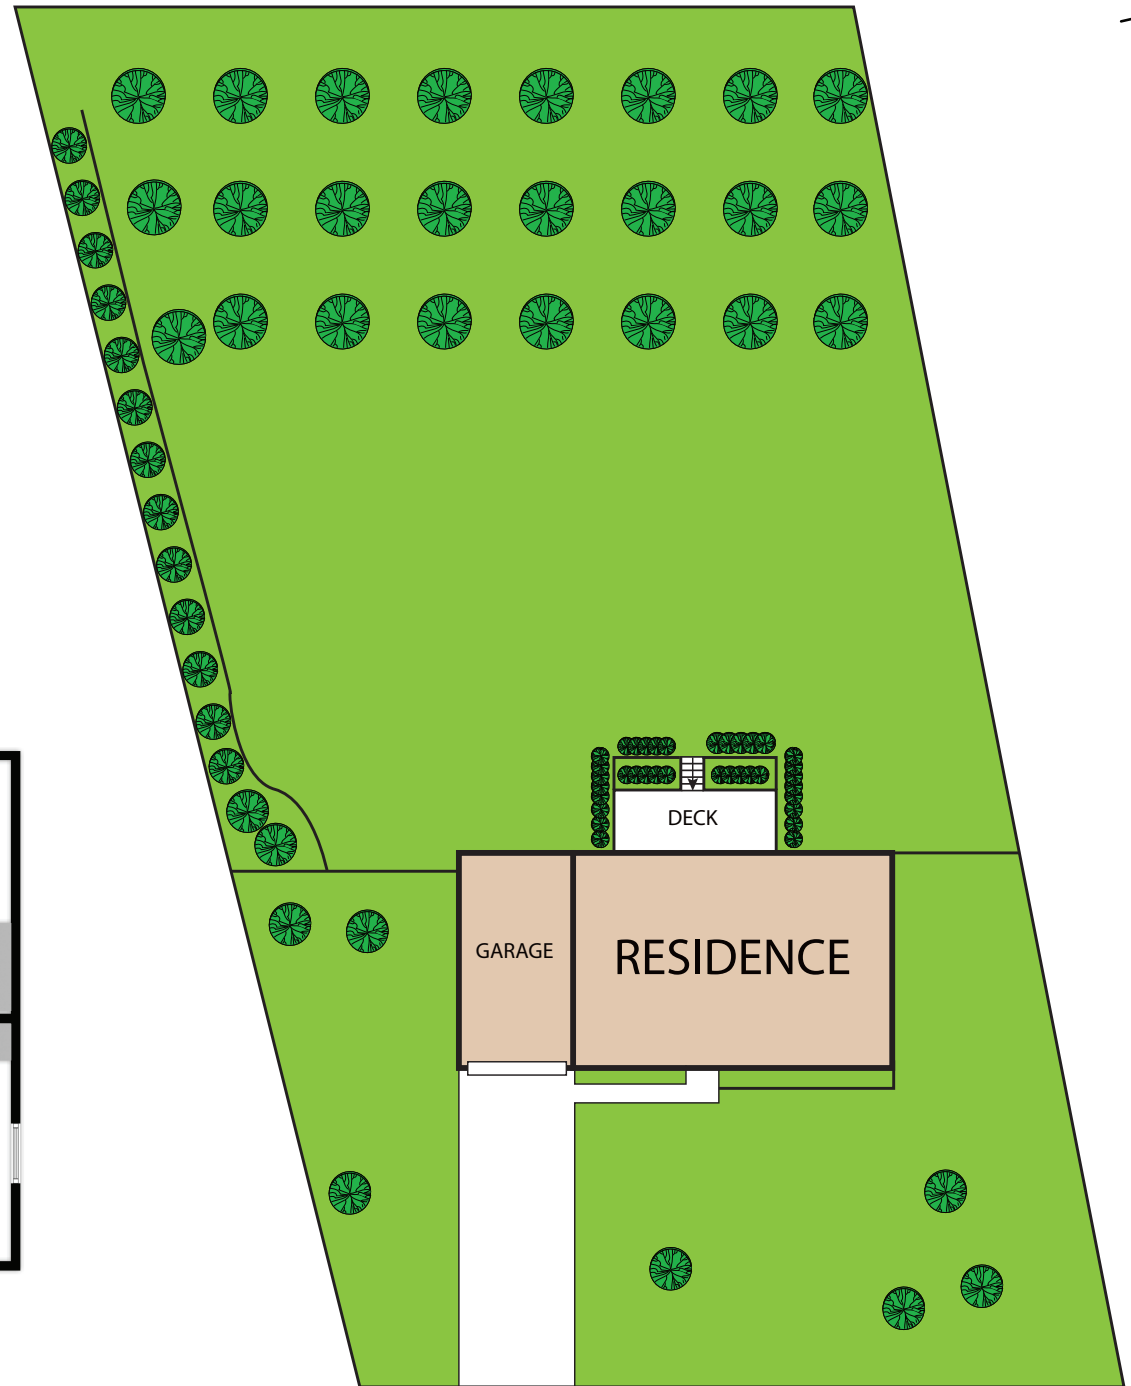

FIRST FLOOR

BASEMENT

3232 Rising Sun Road, Sun Prairie 53590

TOTAL APPROX. FLOOR AREA 2,518 SQ.FT

Whilst every attempt has been made to ensure the accuracy of the floor plan contained here, measurements of doors, windows, rooms and any other items are approximate and no responsibility is taken for any error, omission, or misstatement. This plan is for illustrative purposes only and should be used as such by any prospective purchaser.