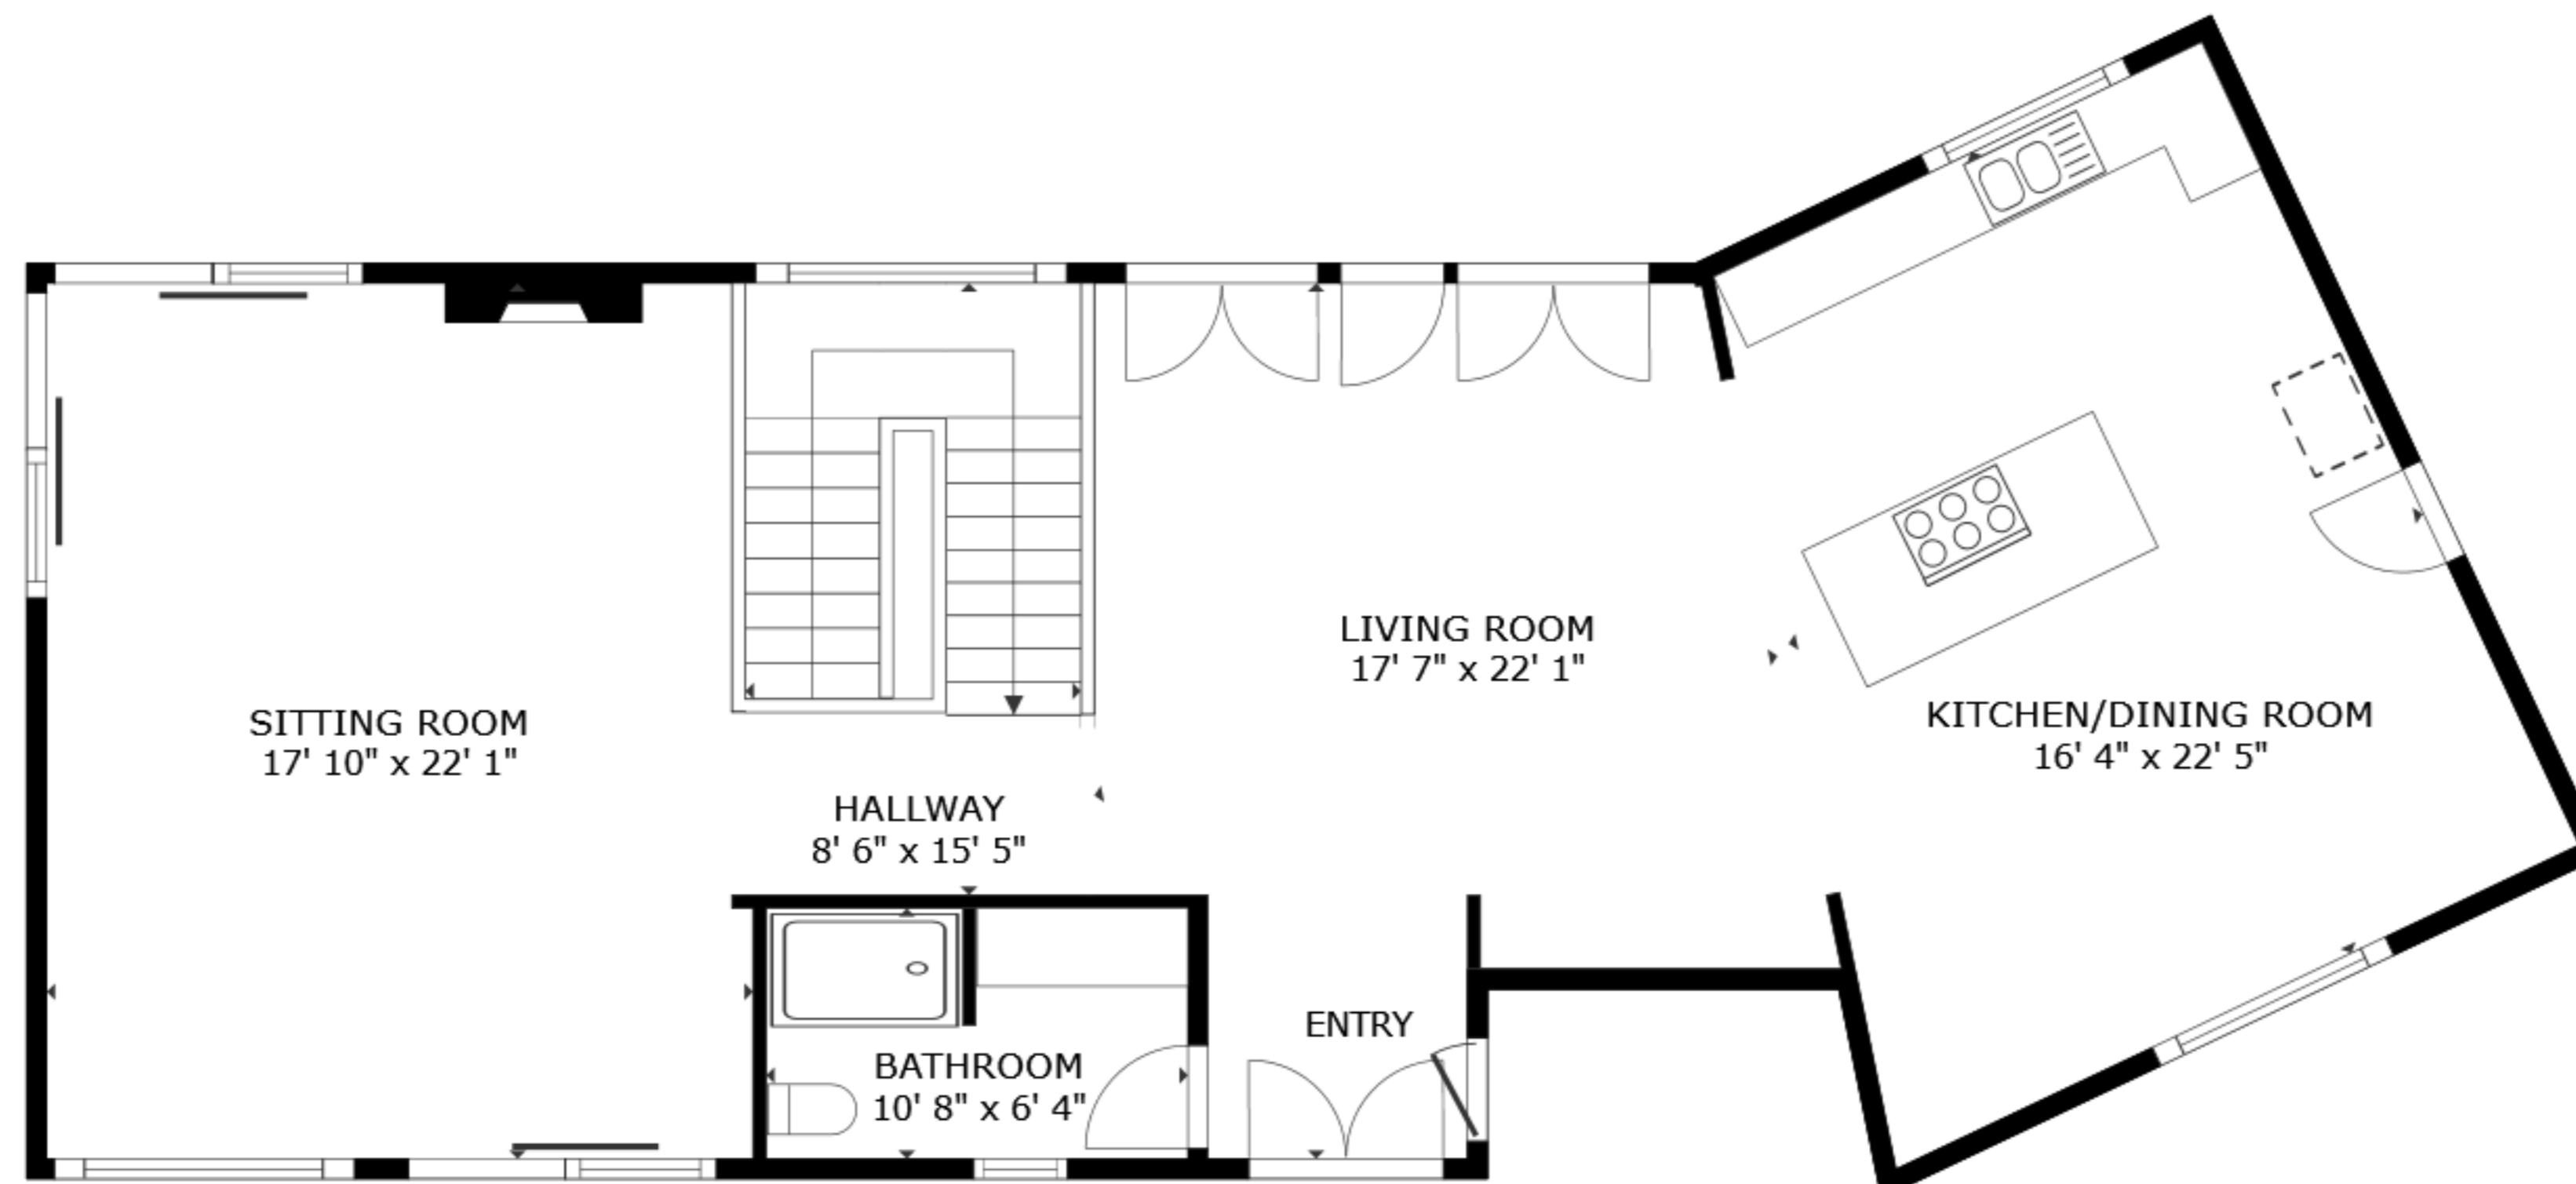

FLOOR 1

FLOOR 2

GROSS INTERNAL AREA  
 FLOOR 1 2,081 sq.ft. FLOOR 2 1,299 sq.ft.  
 TOTAL : 3,380 sq.ft.

SIZES AND DIMENSIONS ARE APPROXIMATE, ACTUAL MAY VARY.