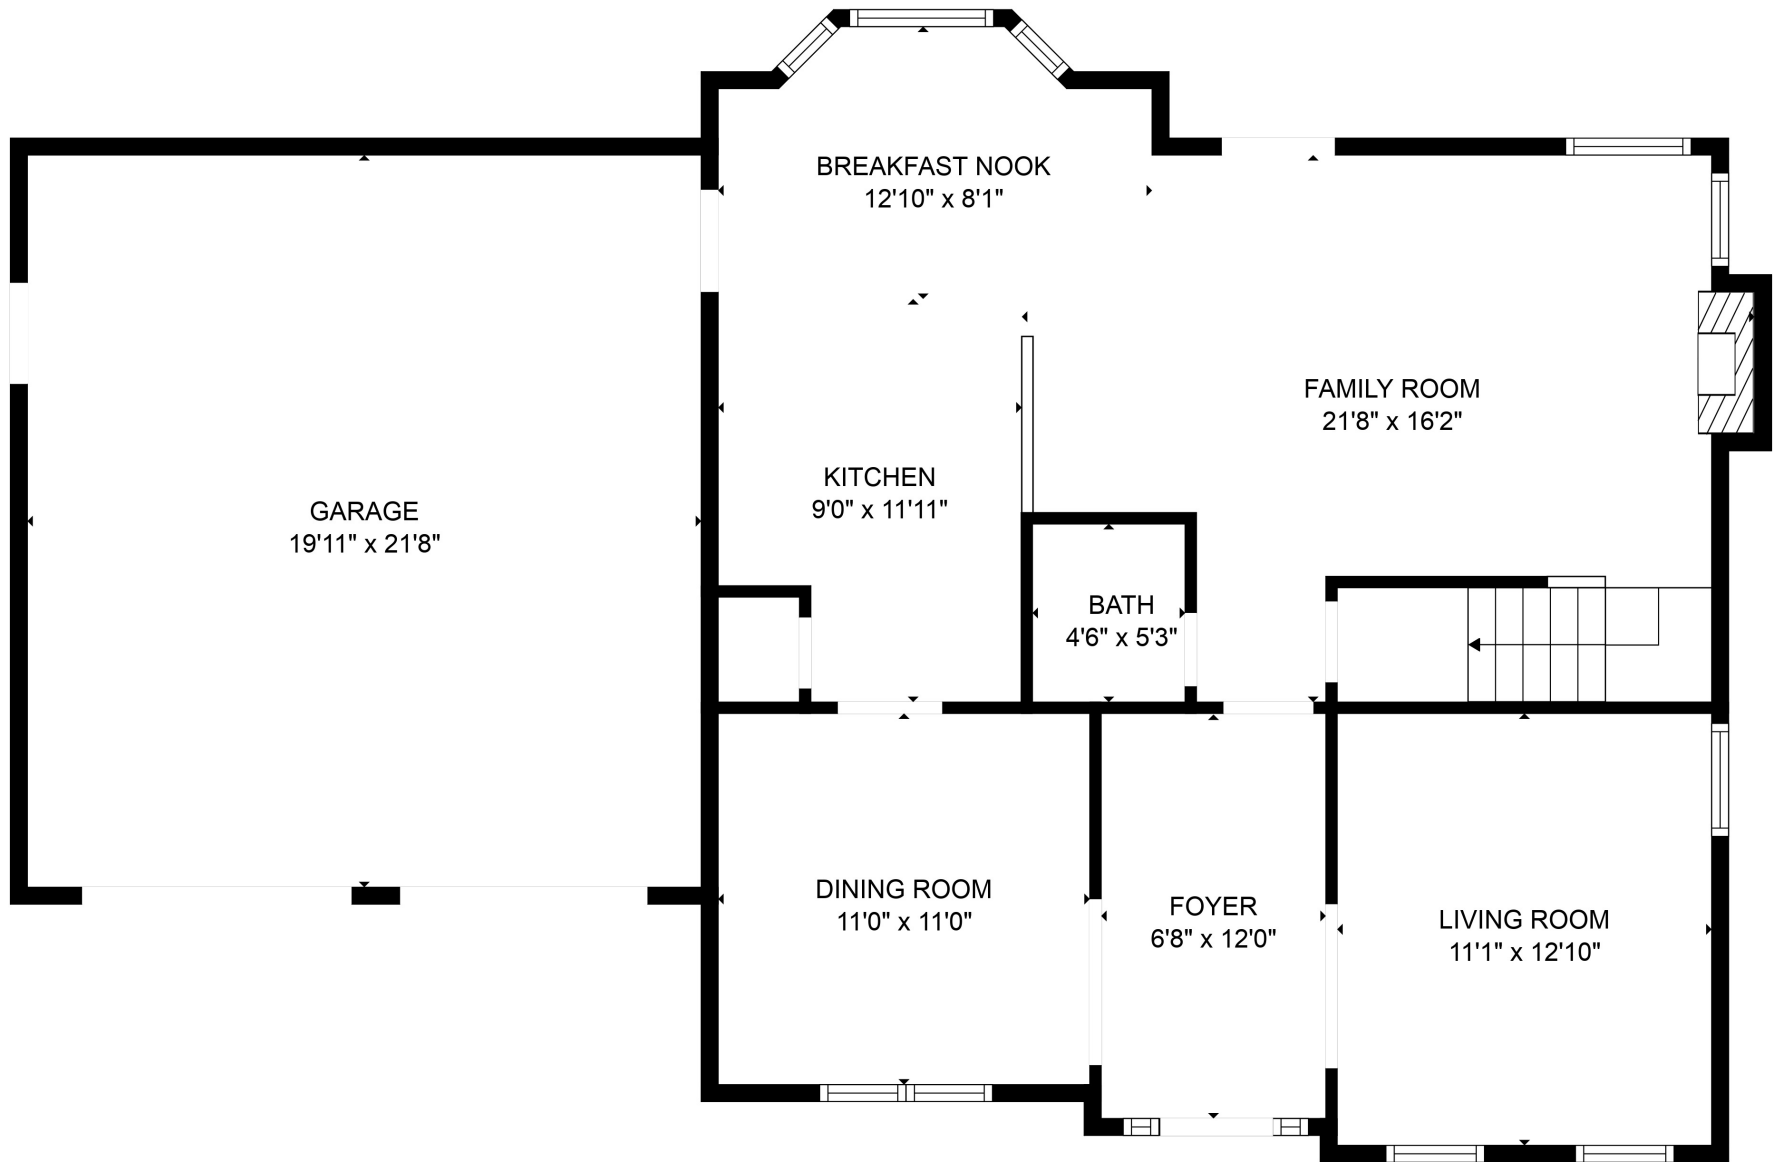

Total scanned area: 2709 sq. ft

SIZES AND DIMENSIONS ARE APPROXIMATE. ACTUAL MAY VARY.

Total scanned area: 2709 sq. ft

SIZES AND DIMENSIONS ARE APPROXIMATE. ACTUAL MAY VARY.

Total scanned area: 2709 sq. ft

SIZES AND DIMENSIONS ARE APPROXIMATE. ACTUAL MAY VARY.