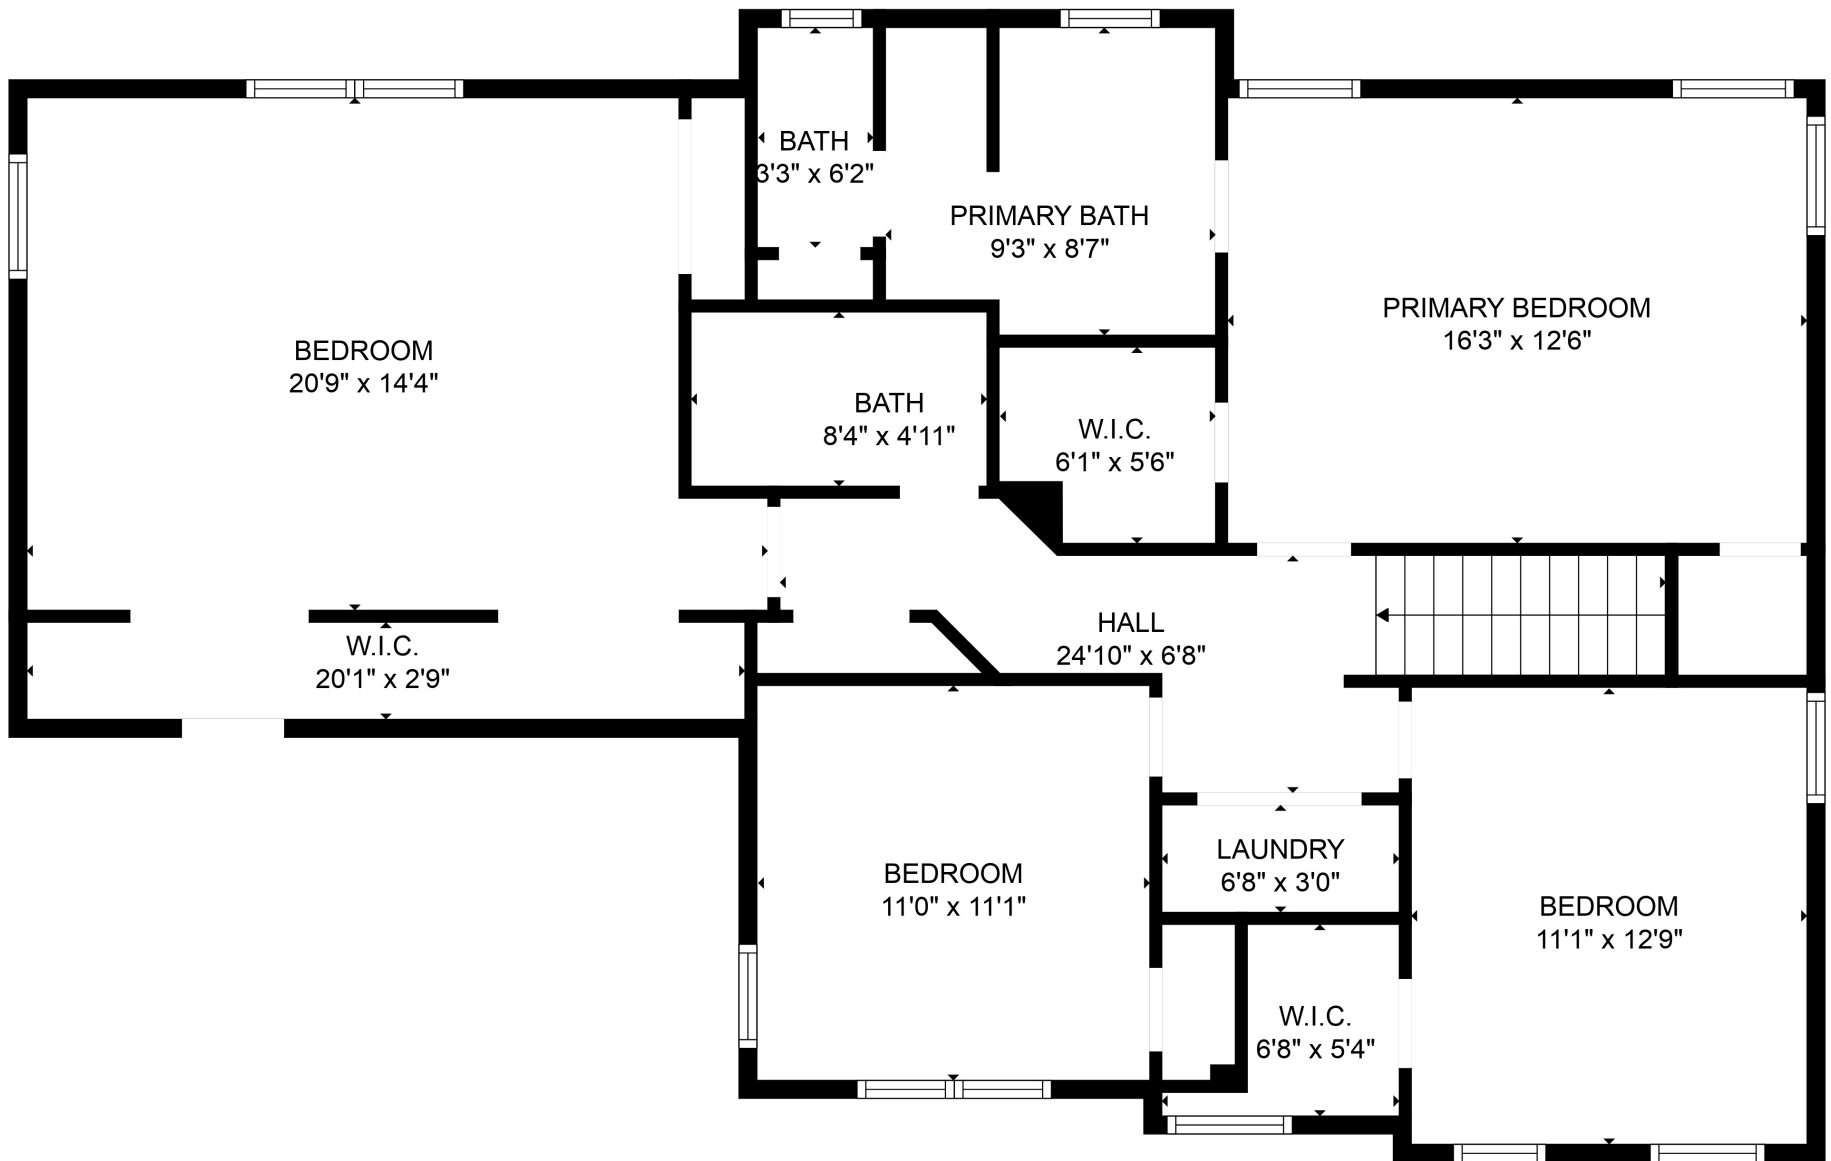

Total scanned area: 2709 sq. ft

SIZES AND DIMENSIONS ARE APPROXIMATE. ACTUAL MAY VARY.

Total scanned area: 2709 sq. ft

SIZES AND DIMENSIONS ARE APPROXIMATE. ACTUAL MAY VARY.

Total scanned area: 2709 sq. ft

SIZES AND DIMENSIONS ARE APPROXIMATE. ACTUAL MAY VARY.