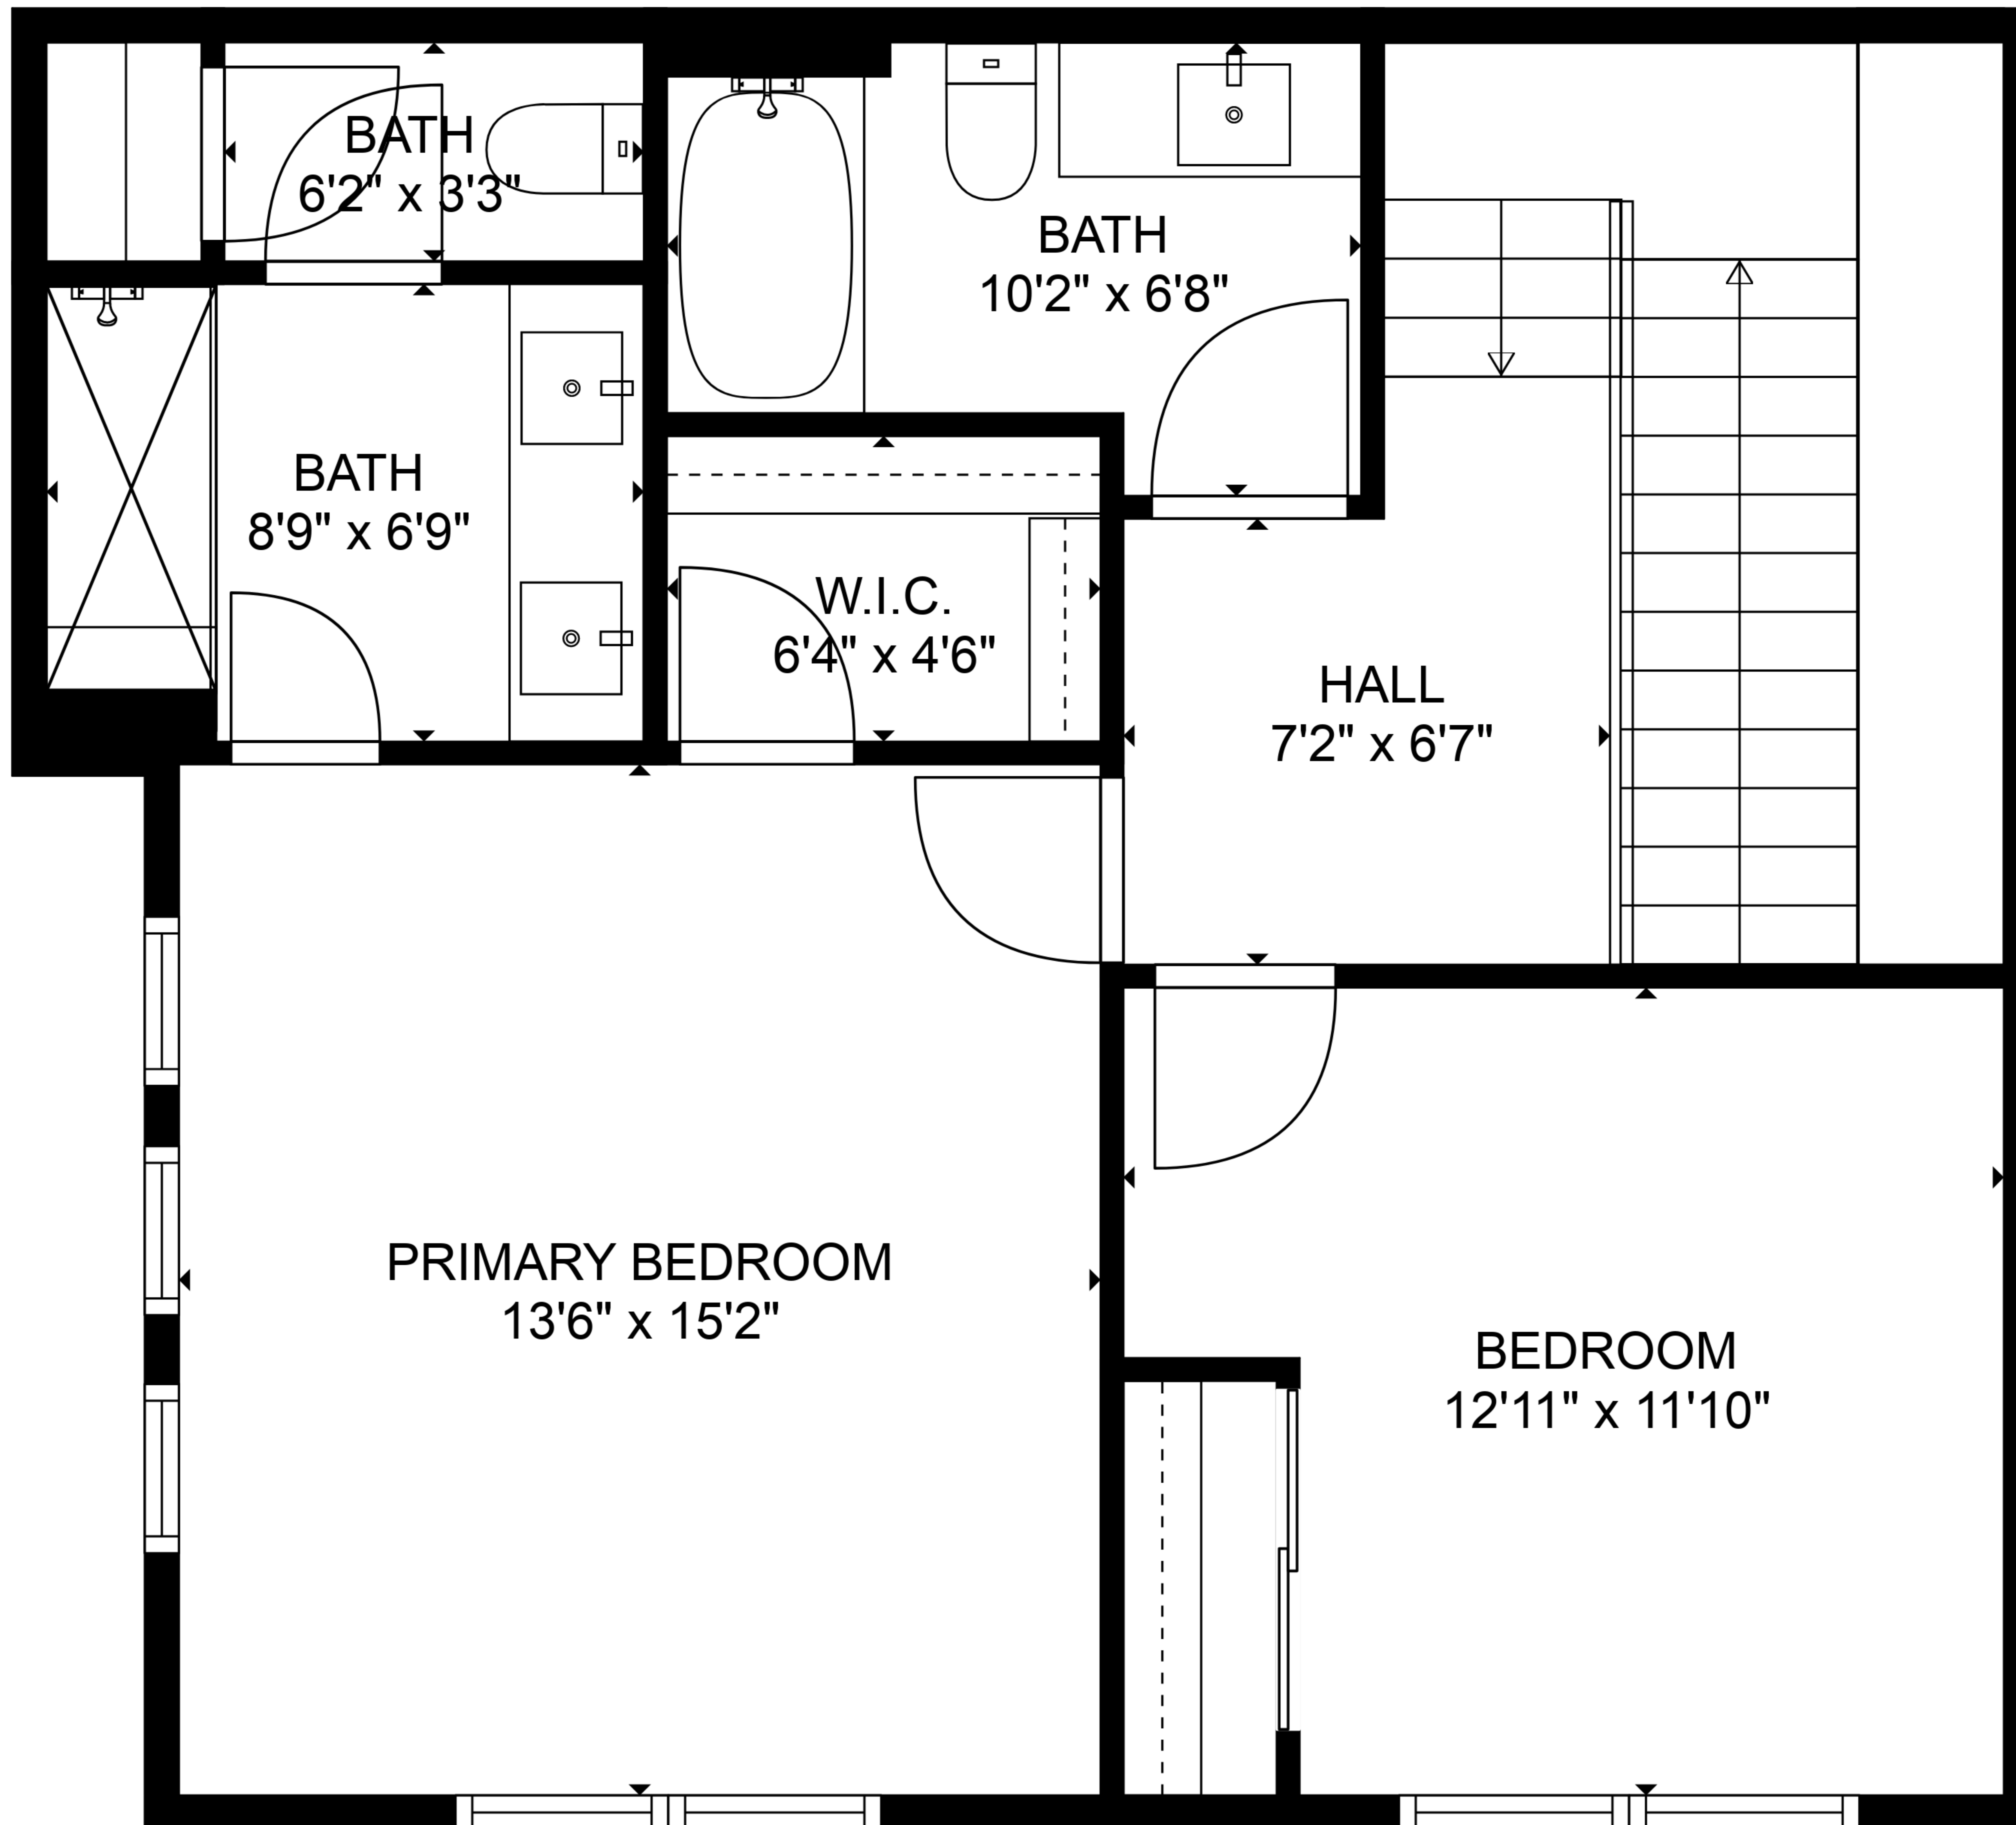

TOTAL: 1763 sq. ft

FLOOR 1: 1051 sq. ft, FLOOR 2: 712 sq. ft

EXCLUDED AREAS: GARAGE: 394 sq. ft

SIZES AND DIMENSIONS ARE APPROXIMATE, ACTUAL MAY VARY.

TOTAL: 1763 sq. ft

FLOOR 1: 1051 sq. ft, FLOOR 2: 712 sq. ft

EXCLUDED AREAS: GARAGE: 394 sq. ft

SIZES AND DIMENSIONS ARE APPROXIMATE, ACTUAL MAY VARY.

TOTAL: 1763 sq. ft
 FLOOR 1: 1051 sq. ft, FLOOR 2: 712 sq. ft
 EXCLUDED AREAS: GARAGE: 394 sq. ft

SIZES AND DIMENSIONS ARE APPROXIMATE, ACTUAL MAY VARY.