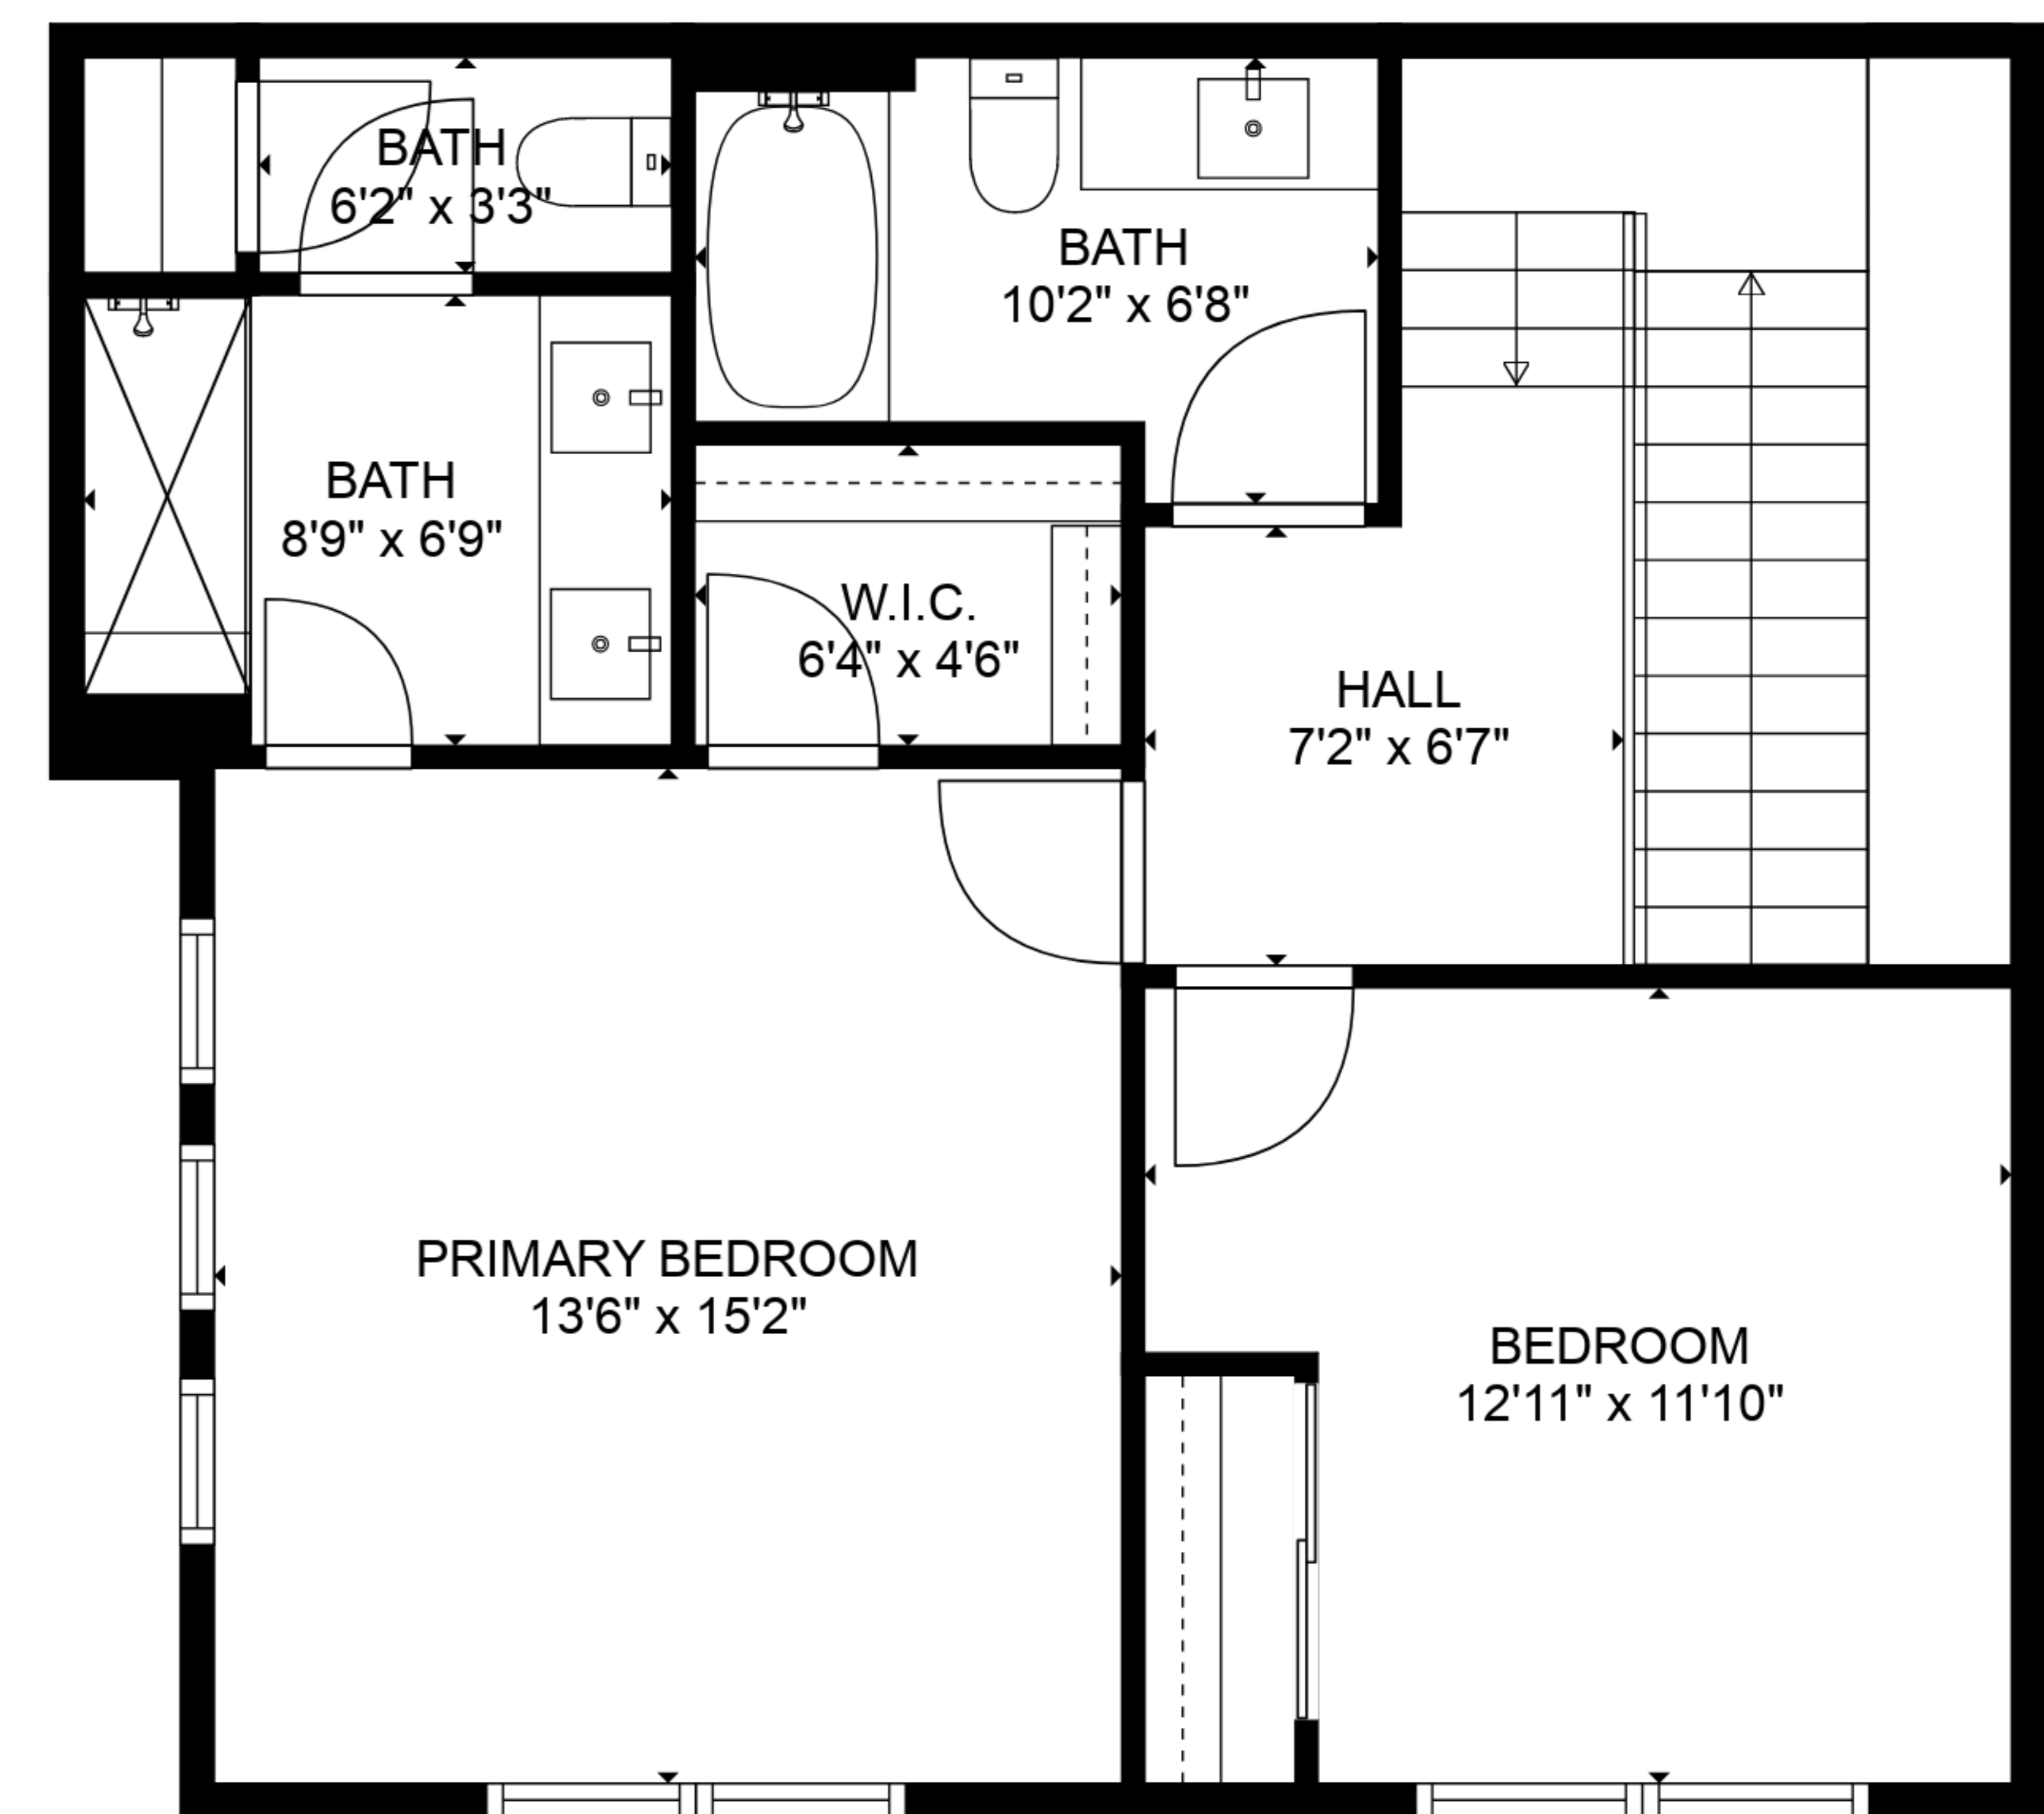

TOTAL: 1763 sq. ft

FLOOR 1: 1051 sq. ft, FLOOR 2: 712 sq. ft

EXCLUDED AREAS: GARAGE: 394 sq. ft

SIZES AND DIMENSIONS ARE APPROXIMATE, ACTUAL MAY VARY.

TOTAL: 1763 sq. ft

FLOOR 1: 1051 sq. ft, FLOOR 2: 712 sq. ft

EXCLUDED AREAS: GARAGE: 394 sq. ft

SIZES AND DIMENSIONS ARE APPROXIMATE, ACTUAL MAY VARY.

TOTAL: 1763 sq. ft
 FLOOR 1: 1051 sq. ft, FLOOR 2: 712 sq. ft
 EXCLUDED AREAS: GARAGE: 394 sq. ft

SIZES AND DIMENSIONS ARE APPROXIMATE, ACTUAL MAY VARY.