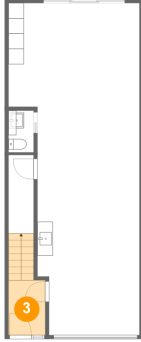

2 Floor 1 - Garage

Dimensions: 16'11" x 42'10"
Area: 604 sq. ft
Counted as living area: No

Heated: No
Finished: Yes
Enclosed: Yes
Contiguous: Yes
Permitted: Yes
Wet space: No
Addition: No
Conversion: No

224 Skiff Point, Clearwater Beach, Pinellas County, Florida, United States, 33767

3 Floor 1 - Entry

Dimensions: 4'9" x 7'0"
Area: 53 sq. ft
Counted as living area: No

Heated: Yes
Finished: Yes
Enclosed: Yes
Contiguous: No
Permitted: Yes
Wet space: No
Addition: No
Conversion: No