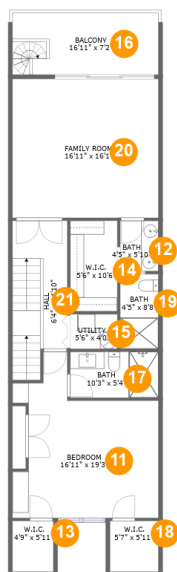

224 Skiff Point, Clearwater Beach, Pinellas County, Florida, United States, 33767

Room dimensions

Floor 2

Total sqft: 1135 Living area: 1016

#		Dimensions	sqft	Counted as living area
4	Bath	5'0" x 9'7"	48 sq. ft	Yes
5	Kitchen	16'11" x 17'3"	243 sq. ft	Yes
6	Living Room	16'11" x 16'7"	281 sq. ft	Yes
7	Dining Room	16'11" x 11'3"	192 sq. ft	Yes
8	Outdoor	16'11" x 7'2"	119 sq. ft	No
9	Cl	5'0" x 7'1"	35 sq. ft	Yes
10	Bedroom	11'7" x 16'11"	152 sq. ft	Yes

224 Skiff Point, Clearwater Beach, Pinellas County, Florida, United States, 33767

Room dimensions

Floor 3

Total sqft: 1100 Living area: 942

#		Dimensions	sqft	Counted as living area
11	Bedroom	16'11" x 19'3"	239 sq. ft	Yes
12	Bath	4'5" x 5'10"	26 sq. ft	Yes
13	Cl	4'9" x 5'11"	15 sq. ft	Yes
14	Cl	5'6" x 10'6"	58 sq. ft	Yes
15	Utility	5'6" x 4'0"	22 sq. ft	Yes
16	Outdoor	16'11" x 7'2"	119 sq. ft	No
17	Bath	10'3" x 5'4"	55 sq. ft	Yes
18	Cl	5'7" x 5'11"	17 sq. ft	Yes
19	Bath	4'5" x 8'8"	38 sq. ft	Yes
20	Living Room	16'11" x 16'1"	273 sq. ft	Yes
21	Hall	6'4" x 14'10"	106 sq. ft	Yes

7 Floor 2 - Dining Room

Dimensions: 16'11" x 11'3"
Area: 192 sq. ft
Counted as living area: Yes

Heated: Yes
Finished: Yes
Enclosed: Yes
Contiguous: Yes
Permitted: Yes
Wet space: No
Addition: No
Conversion: No

19 Floor 3 - Bath

Dimensions: 4'5" x 8'8"
Area: 38 sq. ft
Counted as living area: Yes

Heated: Yes
Finished: Yes
Enclosed: Yes
Contiguous: Yes
Permitted: Yes
Wet space: Yes
Addition: No
Conversion: No

20 Floor 3 - Living Room