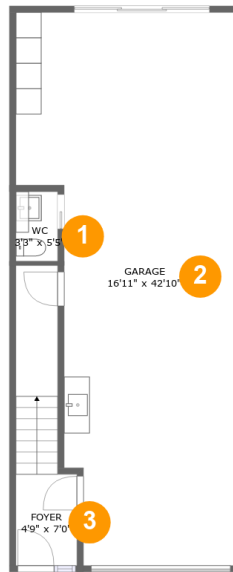

 **2,999** Total sqft

224 Skiff Point, Clearwater Beach, Pinellas County, Florida, United States, 33767

Room dimensions

Floor 1

Total sqft: 764 Living area: 0

#		Dimensions	sqft	Counted as living area
1	Bath	3'3" x 5'5"	17 sq. ft	No
2	Garage	16'11" x 42'10"	604 sq. ft	No
3	Entry	4'9" x 7'0"	53 sq. ft	No

224 Skiff Point, Clearwater Beach, Pinellas County, Florida, United States, 33767

Room dimensions

Floor 2

Total sqft: 1135 Living area: 1016

#		Dimensions	sqft	Counted as living area
4	Bath	5'0" x 9'7"	48 sq. ft	Yes
5	Kitchen	16'11" x 17'3"	243 sq. ft	Yes
6	Living Room	16'11" x 16'7"	281 sq. ft	Yes
7	Dining Room	16'11" x 11'3"	192 sq. ft	Yes
8	Outdoor	16'11" x 7'2"	119 sq. ft	No
9	Cl	5'0" x 7'1"	35 sq. ft	Yes
10	Bedroom	11'7" x 16'11"	152 sq. ft	Yes