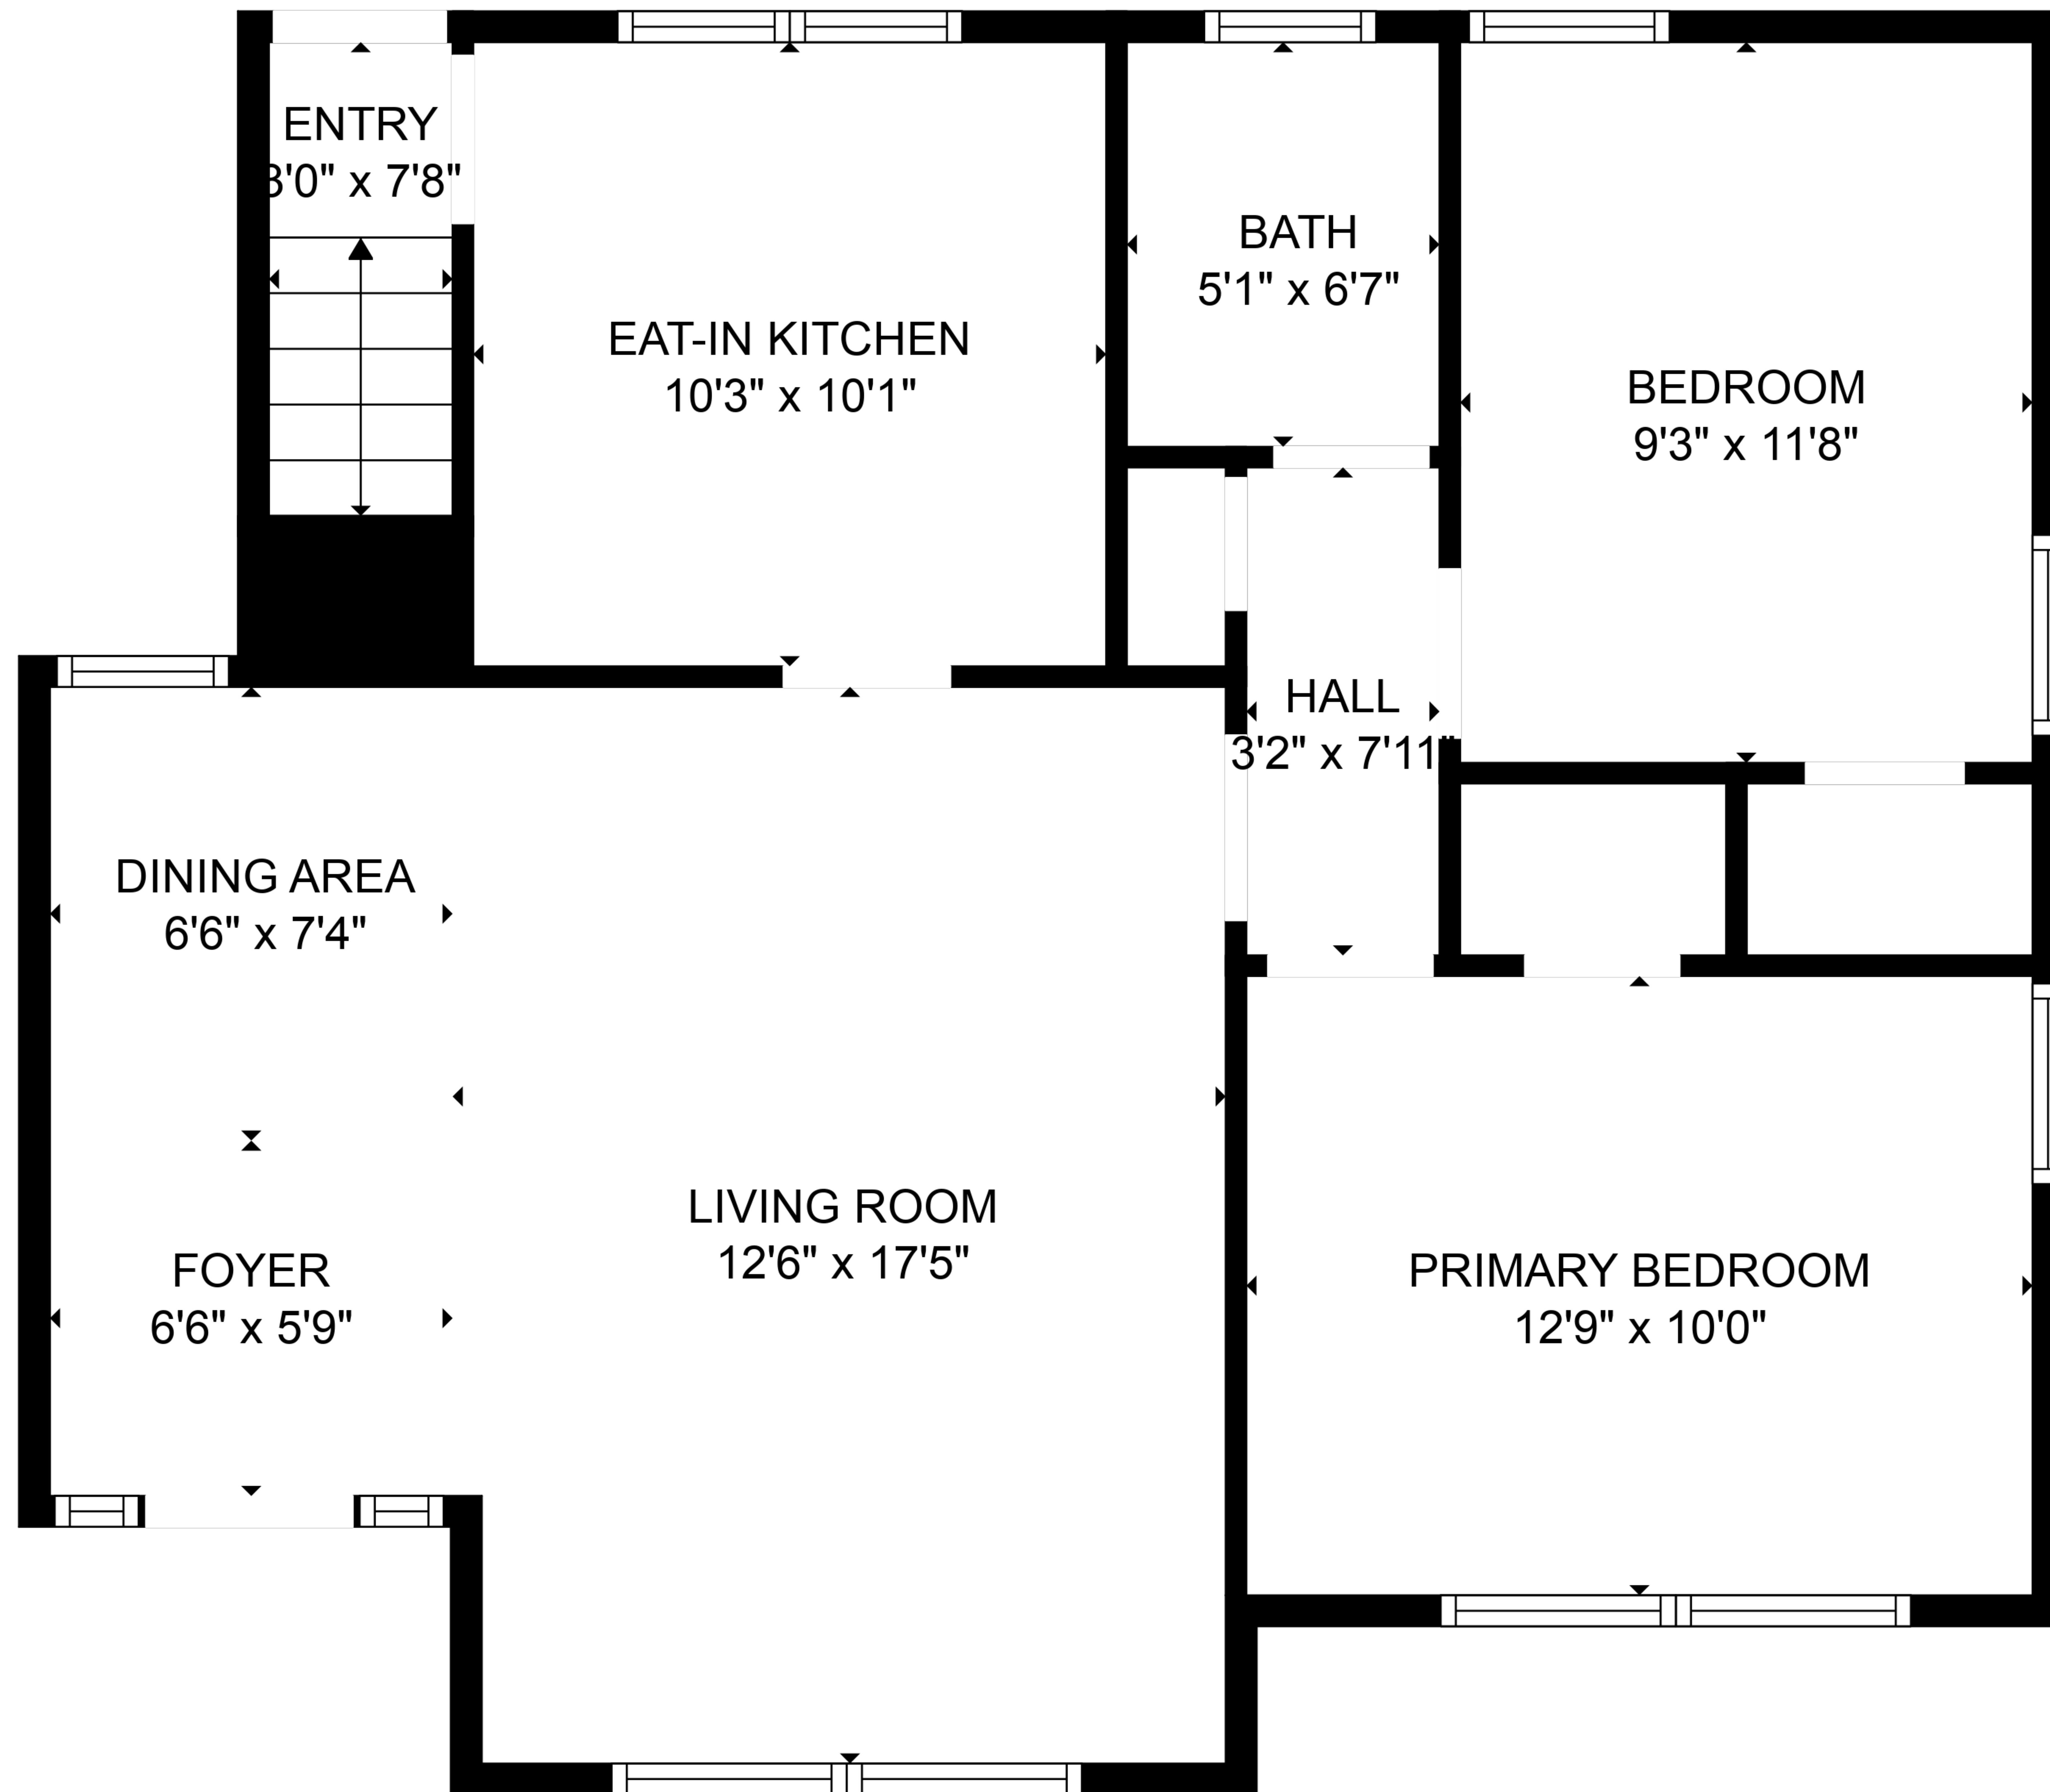

**TOTAL: 1309 sq. ft**  
BELOW GROUND: 517 sq. ft, FLOOR 2: 792 sq. ft  
EXCLUDED AREAS: UTILITY: 196 sq. ft

**TOTAL: 1309 sq. ft**  
BELOW GROUND: 517 sq. ft, FLOOR 2: 792 sq. ft  
EXCLUDED AREAS: UTILITY: 196 sq. ft

FLOOR 1

FLOOR 2

**TOTAL: 1309 sq. ft**  
 BELOW GROUND: 517 sq. ft, FLOOR 2: 792 sq. ft  
 EXCLUDED AREAS: UTILITY: 196 sq. ft