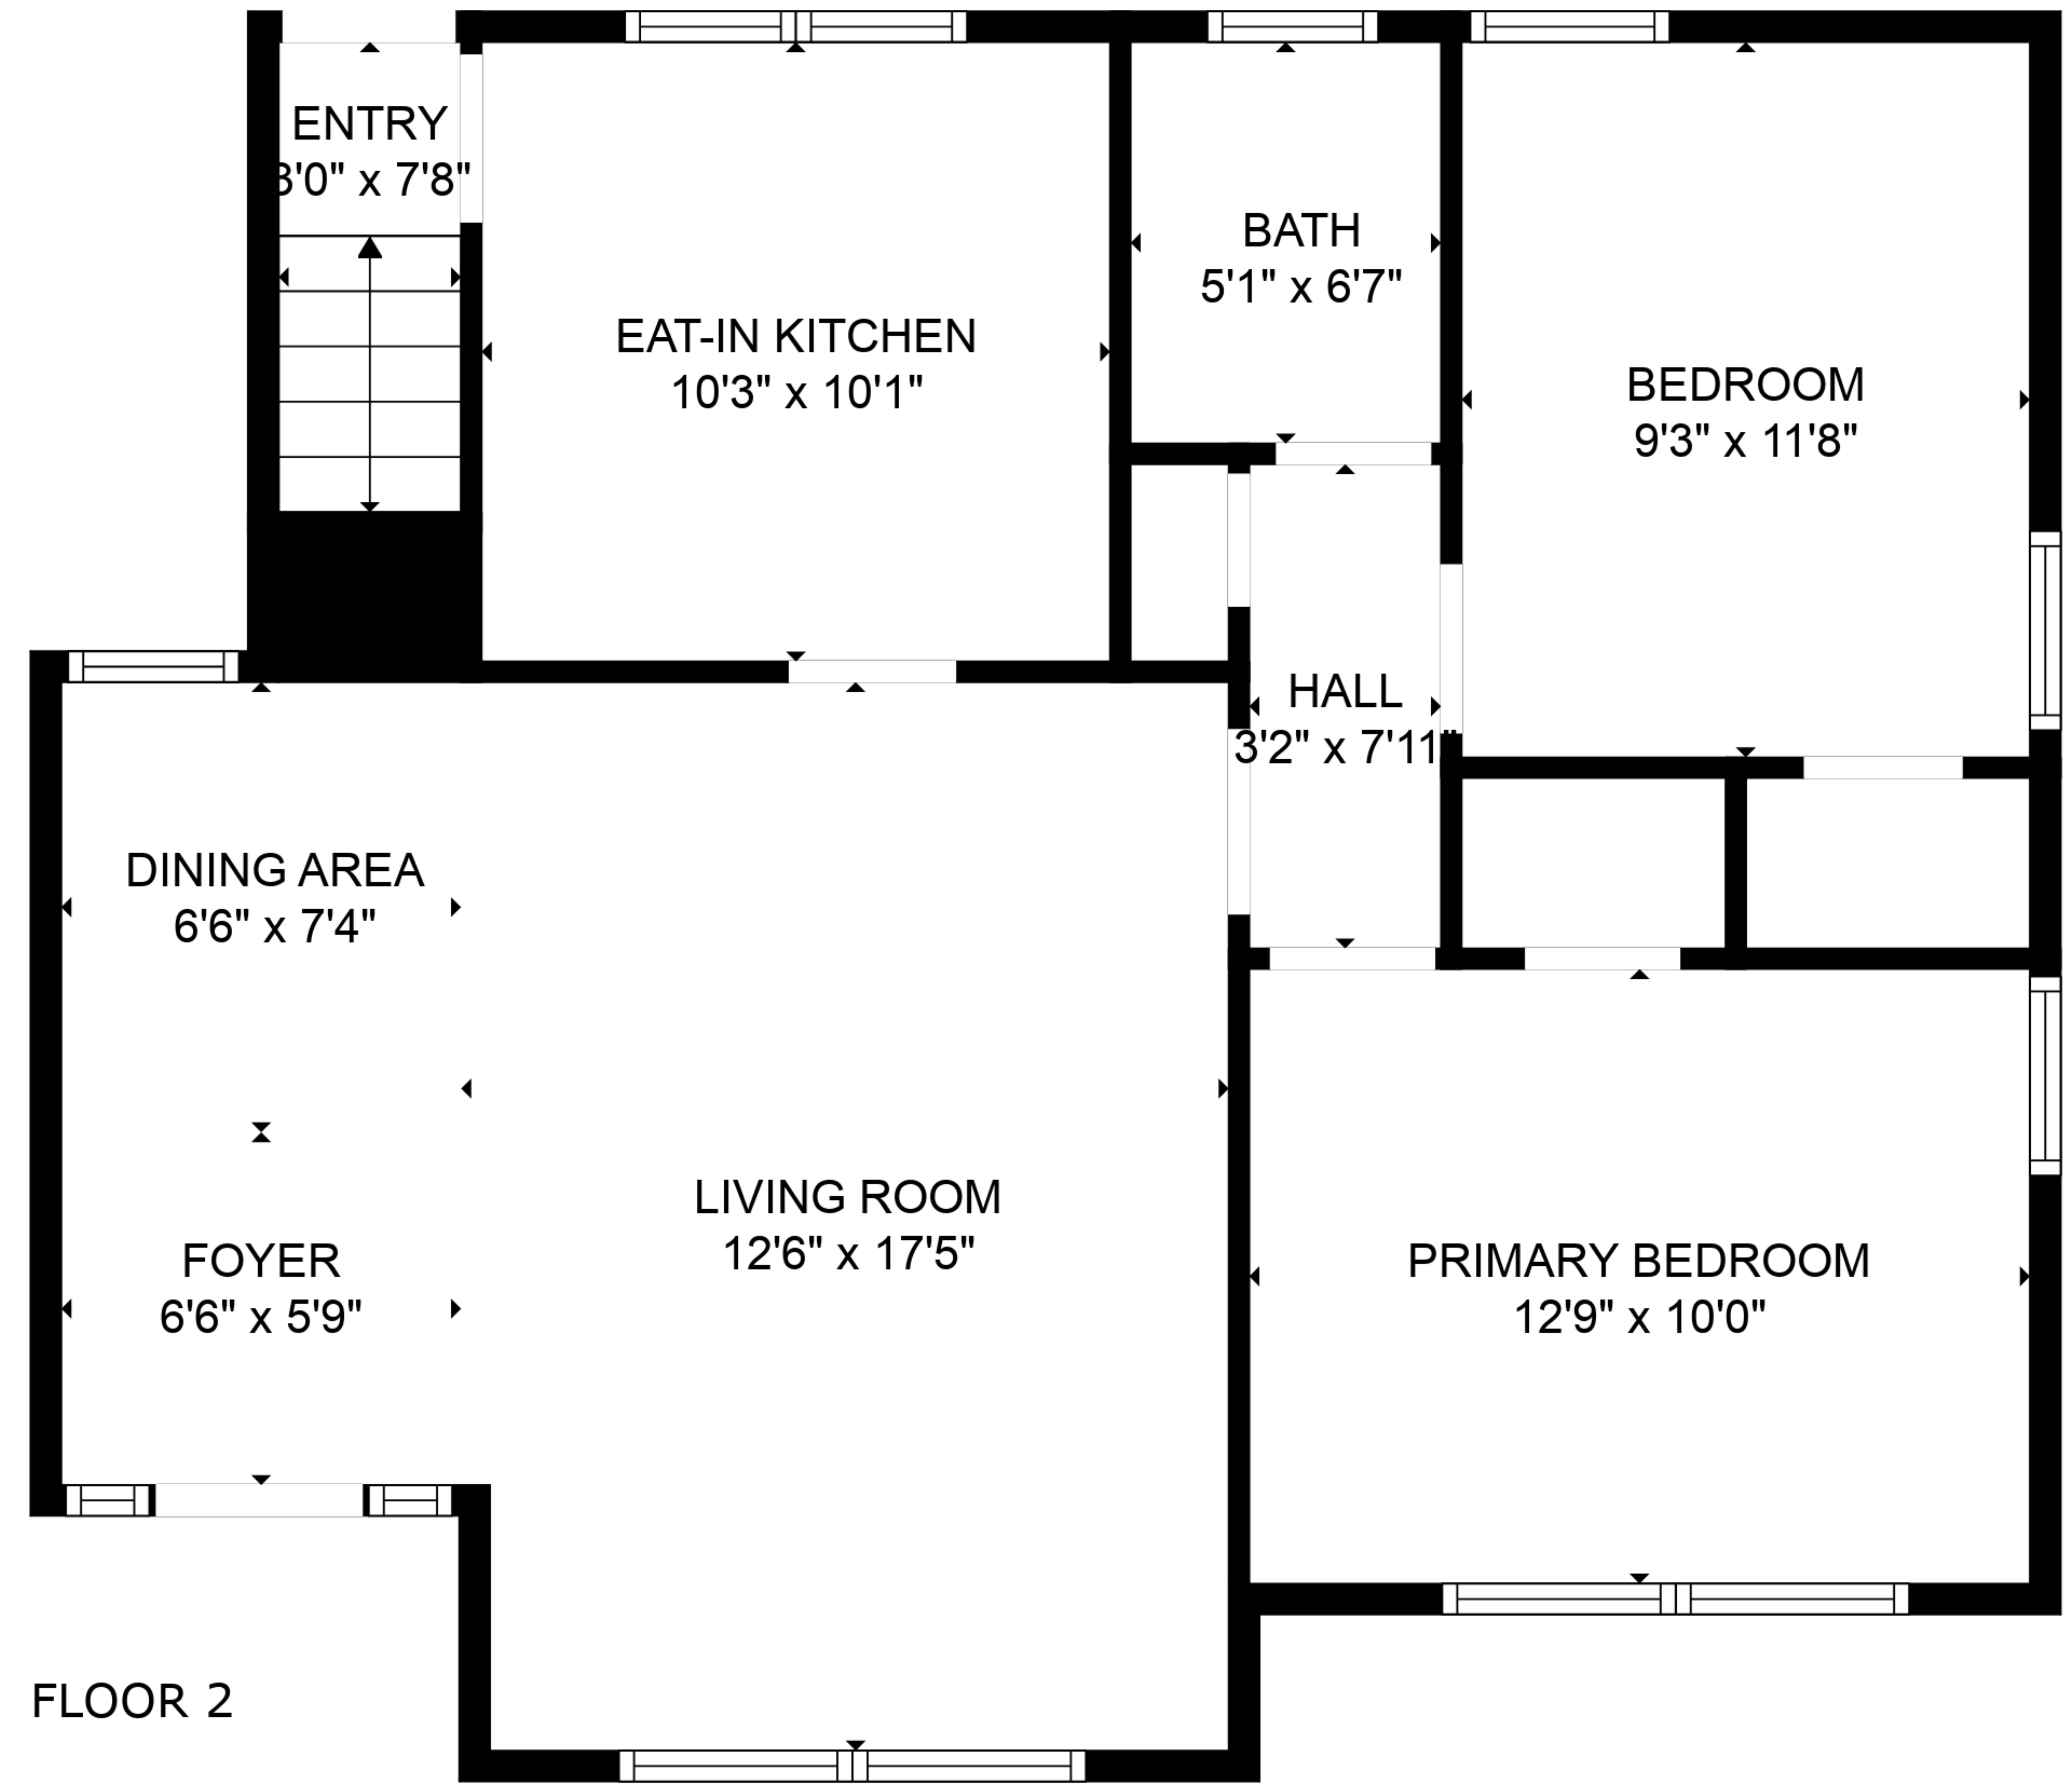

**TOTAL: 1309 sq. ft**  
BELOW GROUND: 517 sq. ft, FLOOR 2: 792 sq. ft  
EXCLUDED AREAS: UTILITY: 196 sq. ft

**TOTAL: 1309 sq. ft**  
BELOW GROUND: 517 sq. ft, FLOOR 2: 792 sq. ft  
EXCLUDED AREAS: UTILITY: 196 sq. ft

FLOOR 1

FLOOR 2

**TOTAL: 1309 sq. ft**  
 BELOW GROUND: 517 sq. ft, FLOOR 2: 792 sq. ft  
 EXCLUDED AREAS: UTILITY: 196 sq. ft