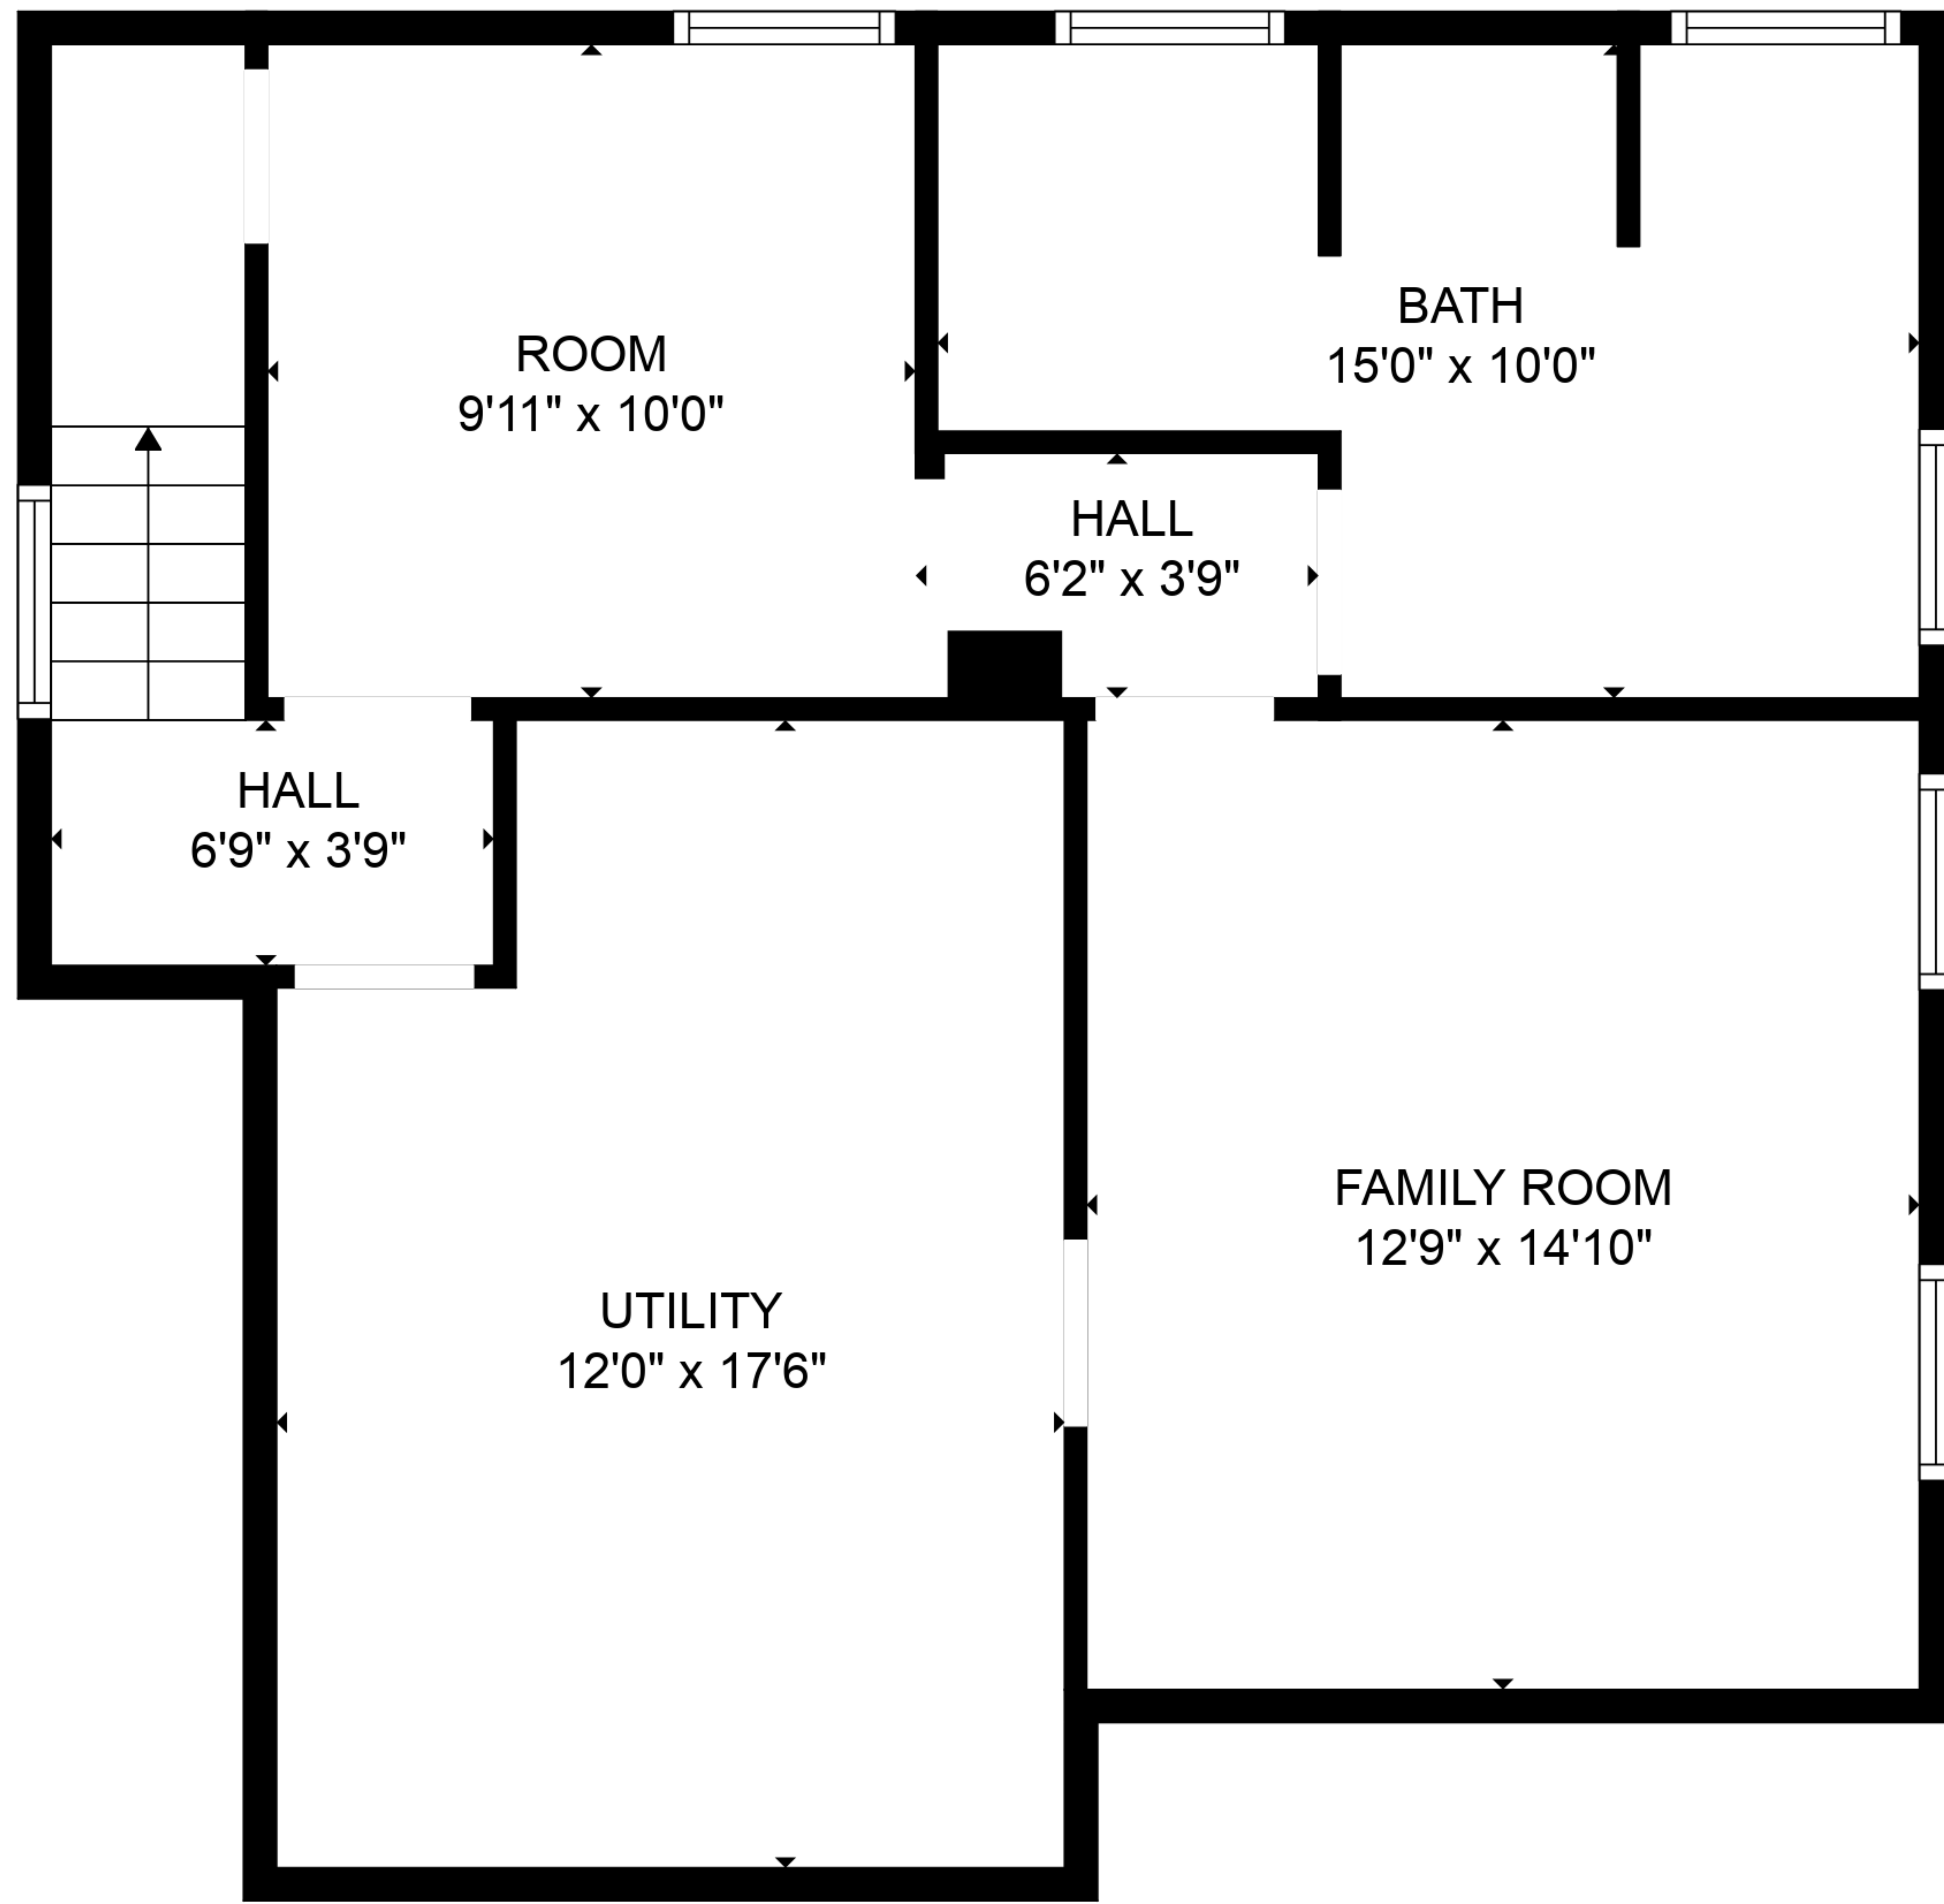

**TOTAL: 1309 sq. ft**  
BELOW GROUND: 517 sq. ft, FLOOR 2: 792 sq. ft  
EXCLUDED AREAS: UTILITY: 196 sq. ft

**TOTAL: 1309 sq. ft**  
BELOW GROUND: 517 sq. ft, FLOOR 2: 792 sq. ft  
EXCLUDED AREAS: UTILITY: 196 sq. ft

FLOOR 1

FLOOR 2

**TOTAL: 1309 sq. ft**  
 BELOW GROUND: 517 sq. ft, FLOOR 2: 792 sq. ft  
 EXCLUDED AREAS: UTILITY: 196 sq. ft