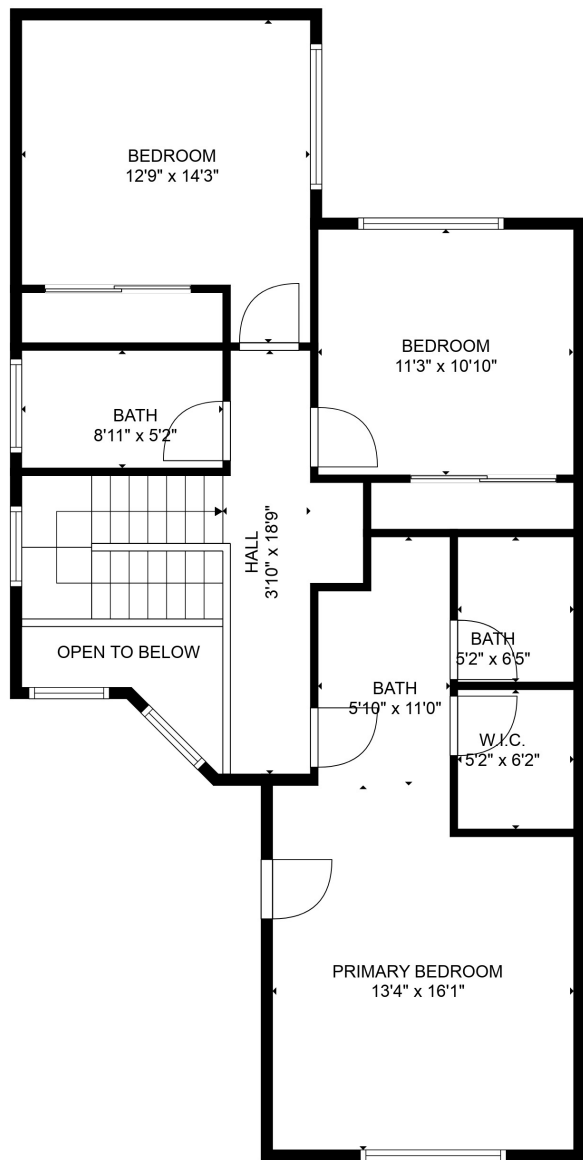

FLOOR 1

FLOOR 2

TOTAL: 1577 sq. ft

FLOOR 1: 709 sq. ft, FLOOR 2: 868 sq. ft

EXCLUDED AREAS: GARAGE: 347 sq. ft, FIREPLACE: 5 sq. ft, OPEN TO BELOW: 32 sq. ft

MEASUREMENTS ARE CALCULATED BY CUBICASA TECHNOLOGY. DEEMED HIGHLY RELIABLE BUT NOT GUARANTEED.

TOTAL: 1577 sq. ft

FLOOR 1: 709 sq. ft, FLOOR 2: 868 sq. ft

EXCLUDED AREAS: GARAGE: 347 sq. ft, FIREPLACE: 5 sq. ft, OPEN TO BELOW: 32 sq. ft

MEASUREMENTS ARE CALCULATED BY CUBICASA TECHNOLOGY. DEEMED HIGHLY RELIABLE BUT NOT GUARANTEED.