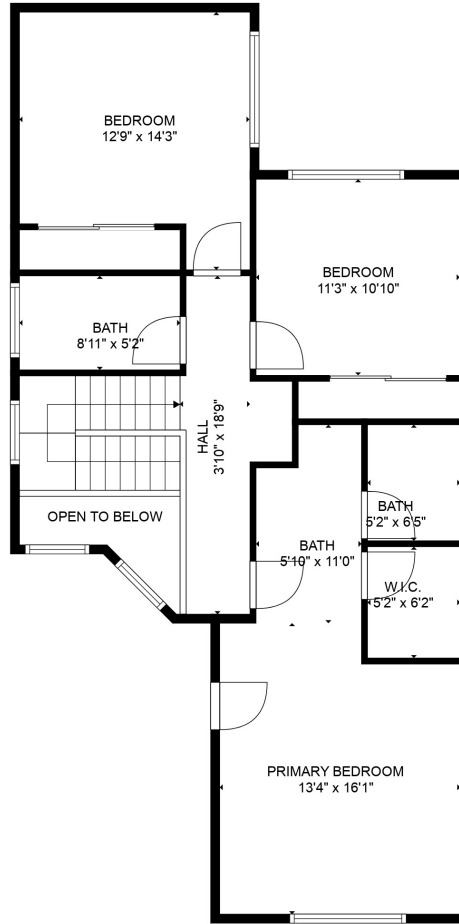

FLOOR 1

FLOOR 2

TOTAL: 1577 sq. ft

FLOOR 1: 709 sq. ft, FLOOR 2: 868 sq. ft

EXCLUDED AREAS: GARAGE: 347 sq. ft, FIREPLACE: 5 sq. ft, OPEN TO BELOW: 32 sq. ft

MEASUREMENTS ARE CALCULATED BY CUBICASA TECHNOLOGY. DEEMED HIGHLY RELIABLE BUT NOT GUARANTEED.

TOTAL: 1577 sq. ft

FLOOR 1: 709 sq. ft, FLOOR 2: 868 sq. ft

EXCLUDED AREAS: GARAGE: 347 sq. ft, FIREPLACE: 5 sq. ft, OPEN TO BELOW: 32 sq. ft

MEASUREMENTS ARE CALCULATED BY CUBICASA TECHNOLOGY. DEEMED HIGHLY RELIABLE BUT NOT GUARANTEED.