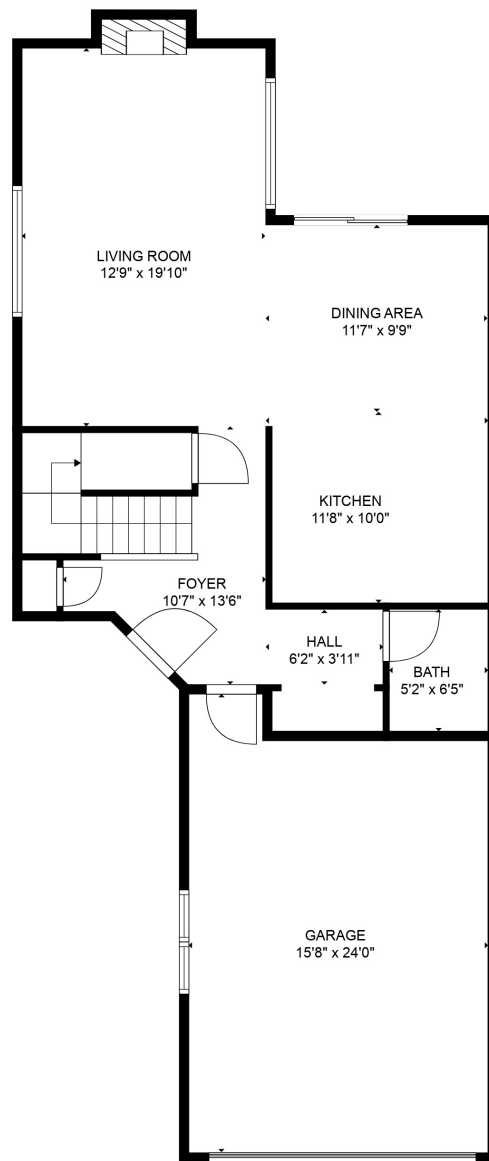

FLOOR 1

FLOOR 2

TOTAL: 1577 sq. ft

FLOOR 1: 709 sq. ft, FLOOR 2: 868 sq. ft

EXCLUDED AREAS: GARAGE: 347 sq. ft, FIREPLACE: 5 sq. ft, OPEN TO BELOW: 32 sq. ft

MEASUREMENTS ARE CALCULATED BY CUBICASA TECHNOLOGY. DEEMED HIGHLY RELIABLE BUT NOT GUARANTEED.

TOTAL: 1577 sq. ft

FLOOR 1: 709 sq. ft, FLOOR 2: 868 sq. ft

EXCLUDED AREAS: GARAGE: 347 sq. ft, FIREPLACE: 5 sq. ft, OPEN TO BELOW: 32 sq. ft

MEASUREMENTS ARE CALCULATED BY CUBICASA TECHNOLOGY. DEEMED HIGHLY RELIABLE BUT NOT GUARANTEED.