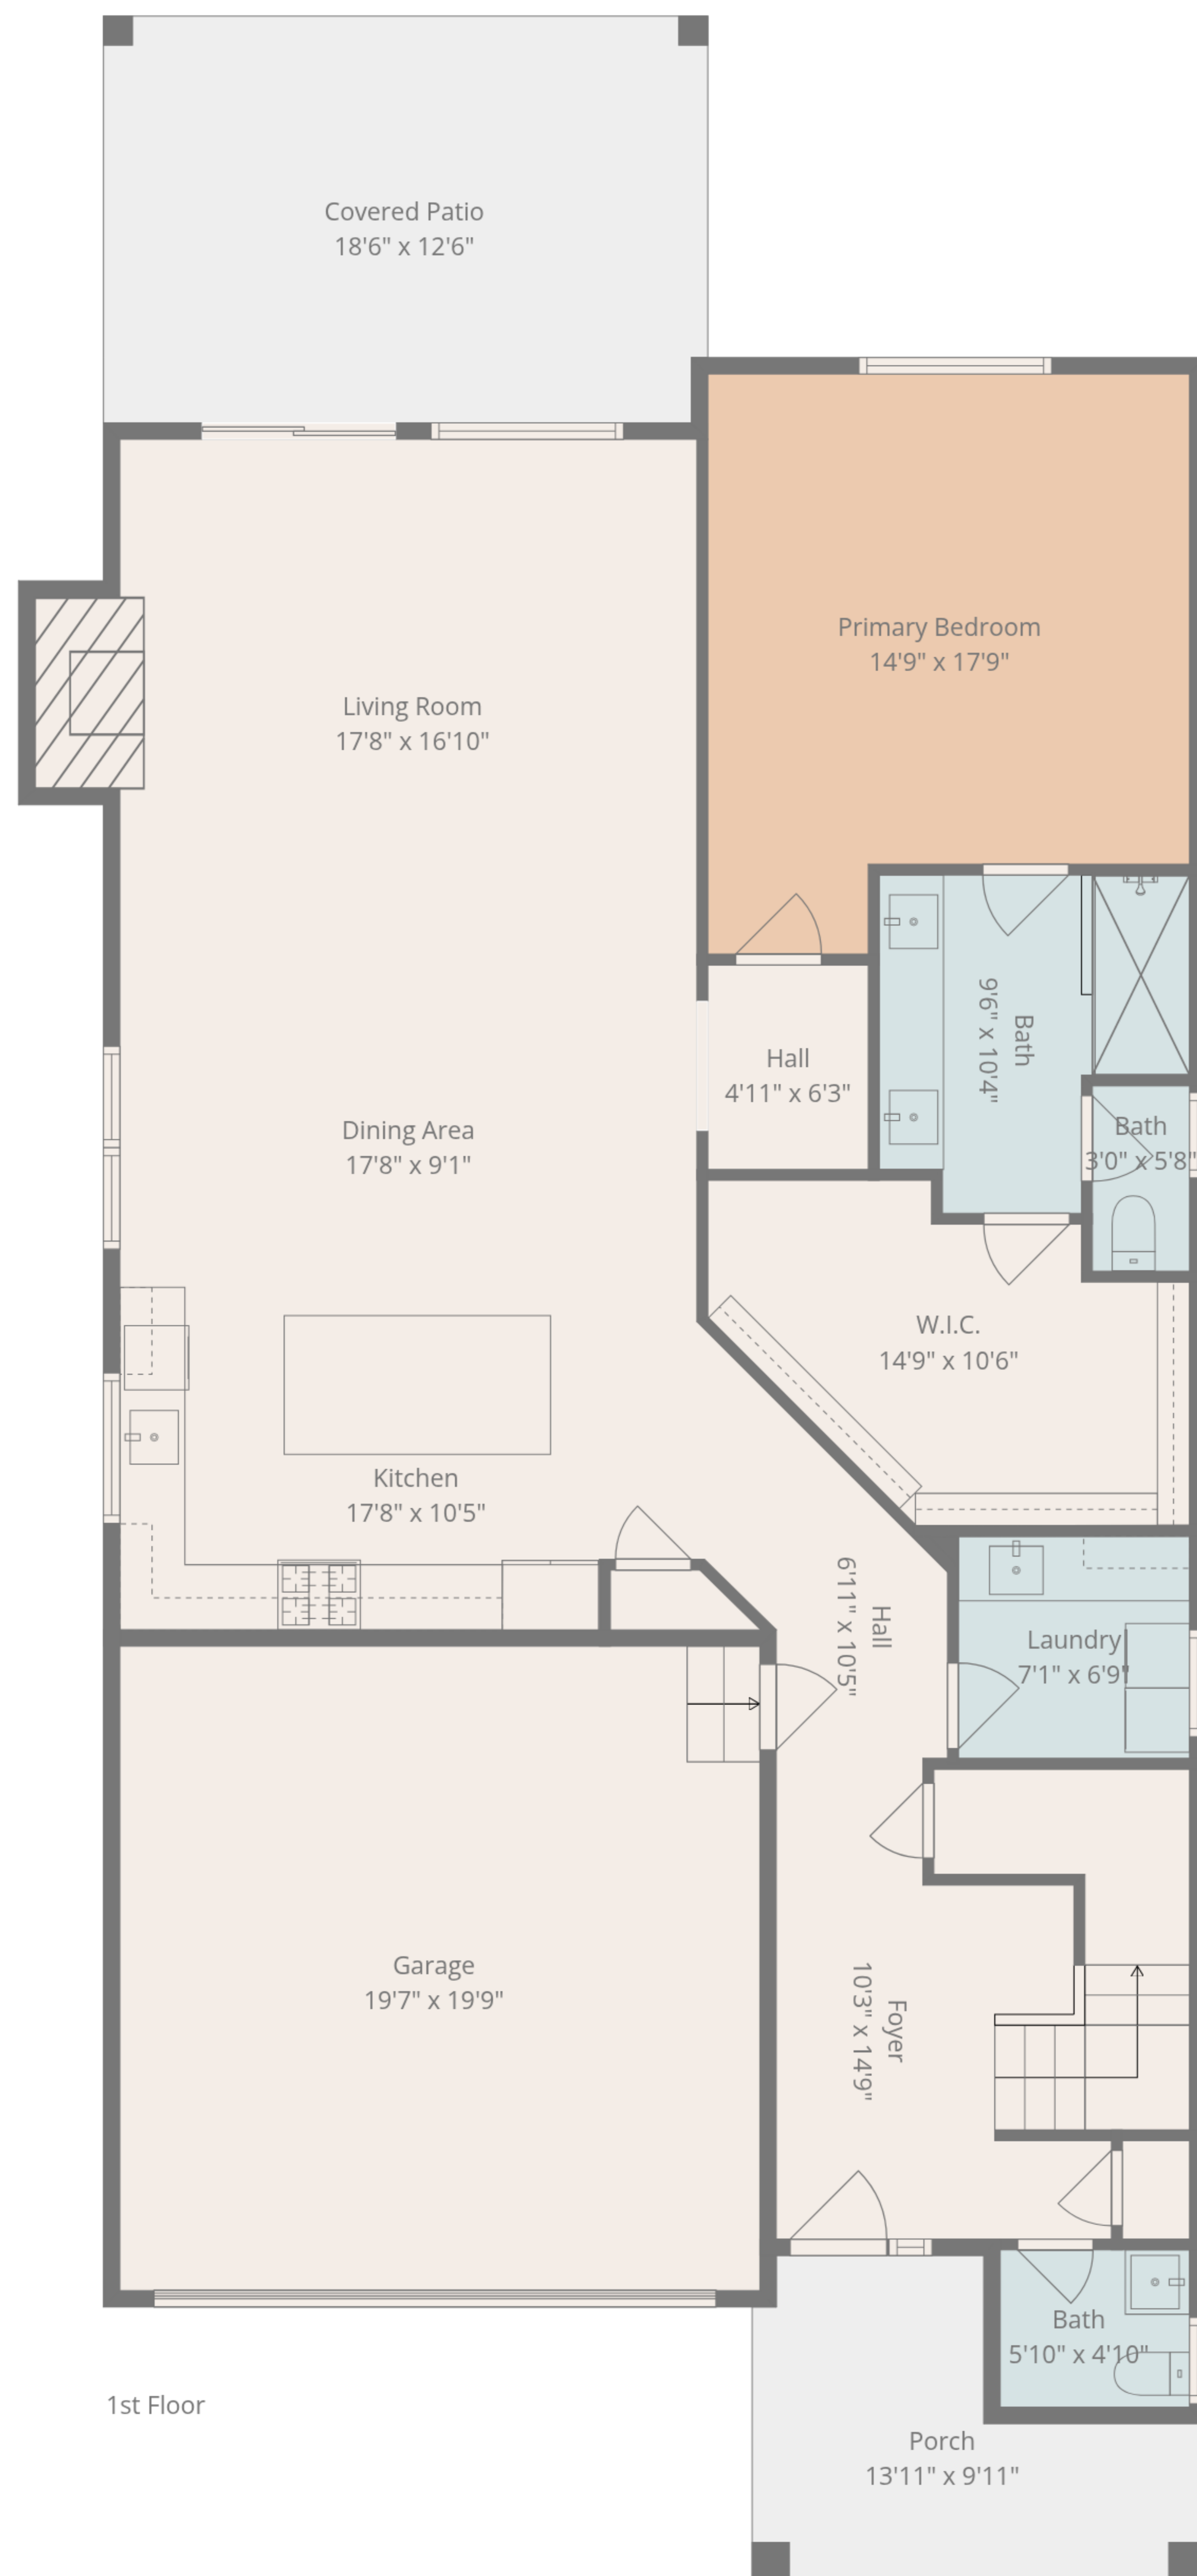

**Total: 2531 sq. ft**

1st Floor: 1494 sq. Ft, 2nd Floor: 1037 sq. ft

Excluded Areas: Garage: 387 sq. Ft, Covered Patio: 230 sq. Ft, Porch: 102 sq. Ft,  
Fireplace: 18 sq. Ft, Walls: 181 sq. ft

**Total: 2531 sq. ft**

1st Floor: 1494 sq. Ft, 2nd Floor: 1037 sq. ft

Excluded Areas: Garage: 387 sq. Ft, Covered Patio: 230 sq. Ft, Porch: 102 sq. Ft,  
Fireplace: 18 sq. Ft, Walls: 181 sq. ft

**Total: 2531 sq. ft**  
 1st Floor: 1494 sq. Ft, 2nd Floor: 1037 sq. ft  
 Excluded Areas: Garage: 387 sq. Ft, Covered Patio: 230 sq. Ft, Porch: 102 sq. Ft,  
 Fireplace: 18 sq. Ft, Walls: 181 sq. ft