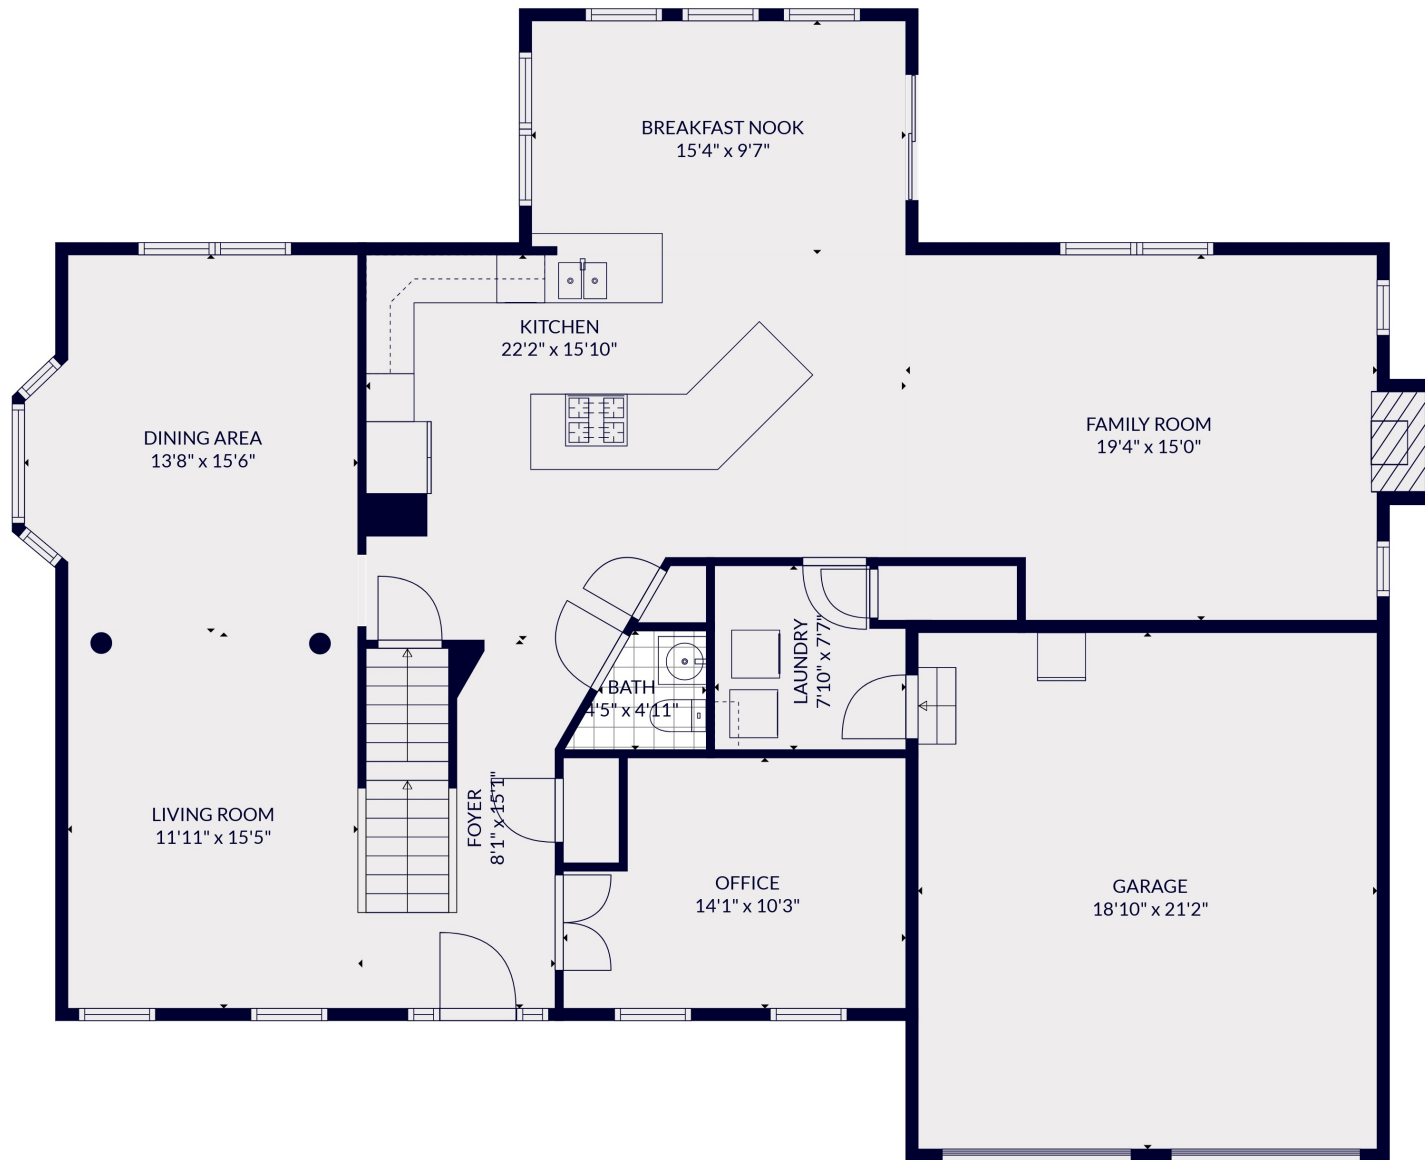

Total scanned area: 4682 sq. ft

MEASUREMENTS ARE CALCULATED BY CUBICASA TECHNOLOGY. DEEMED HIGHLY RELIABLE BUT NOT GUARANTEED.

Total scanned area: 4682 sq. ft

MEASUREMENTS ARE CALCULATED BY CUBICASA TECHNOLOGY. DEEMED HIGHLY RELIABLE BUT NOT GUARANTEED.