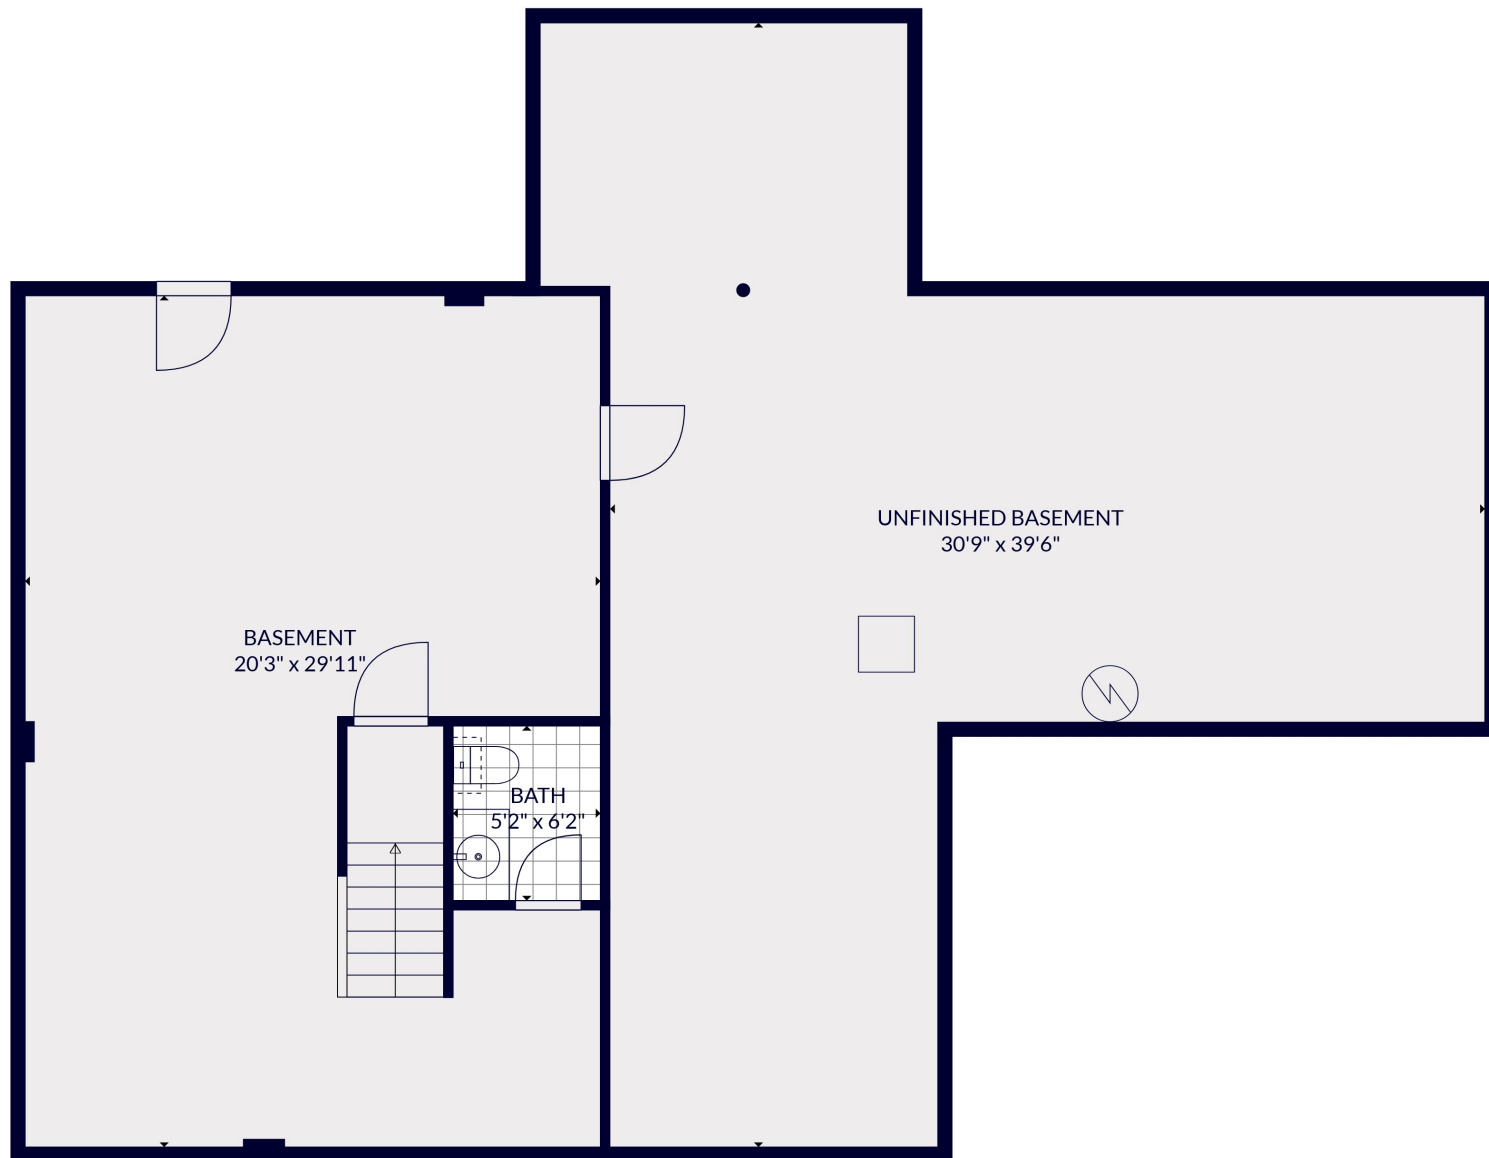

Total scanned area: 4682 sq. ft

MEASUREMENTS ARE CALCULATED BY CUBICASA TECHNOLOGY. DEEMED HIGHLY RELIABLE BUT NOT GUARANTEED.

Total scanned area: 4682 sq. ft

MEASUREMENTS ARE CALCULATED BY CUBICASA TECHNOLOGY. DEEMED HIGHLY RELIABLE BUT NOT GUARANTEED.