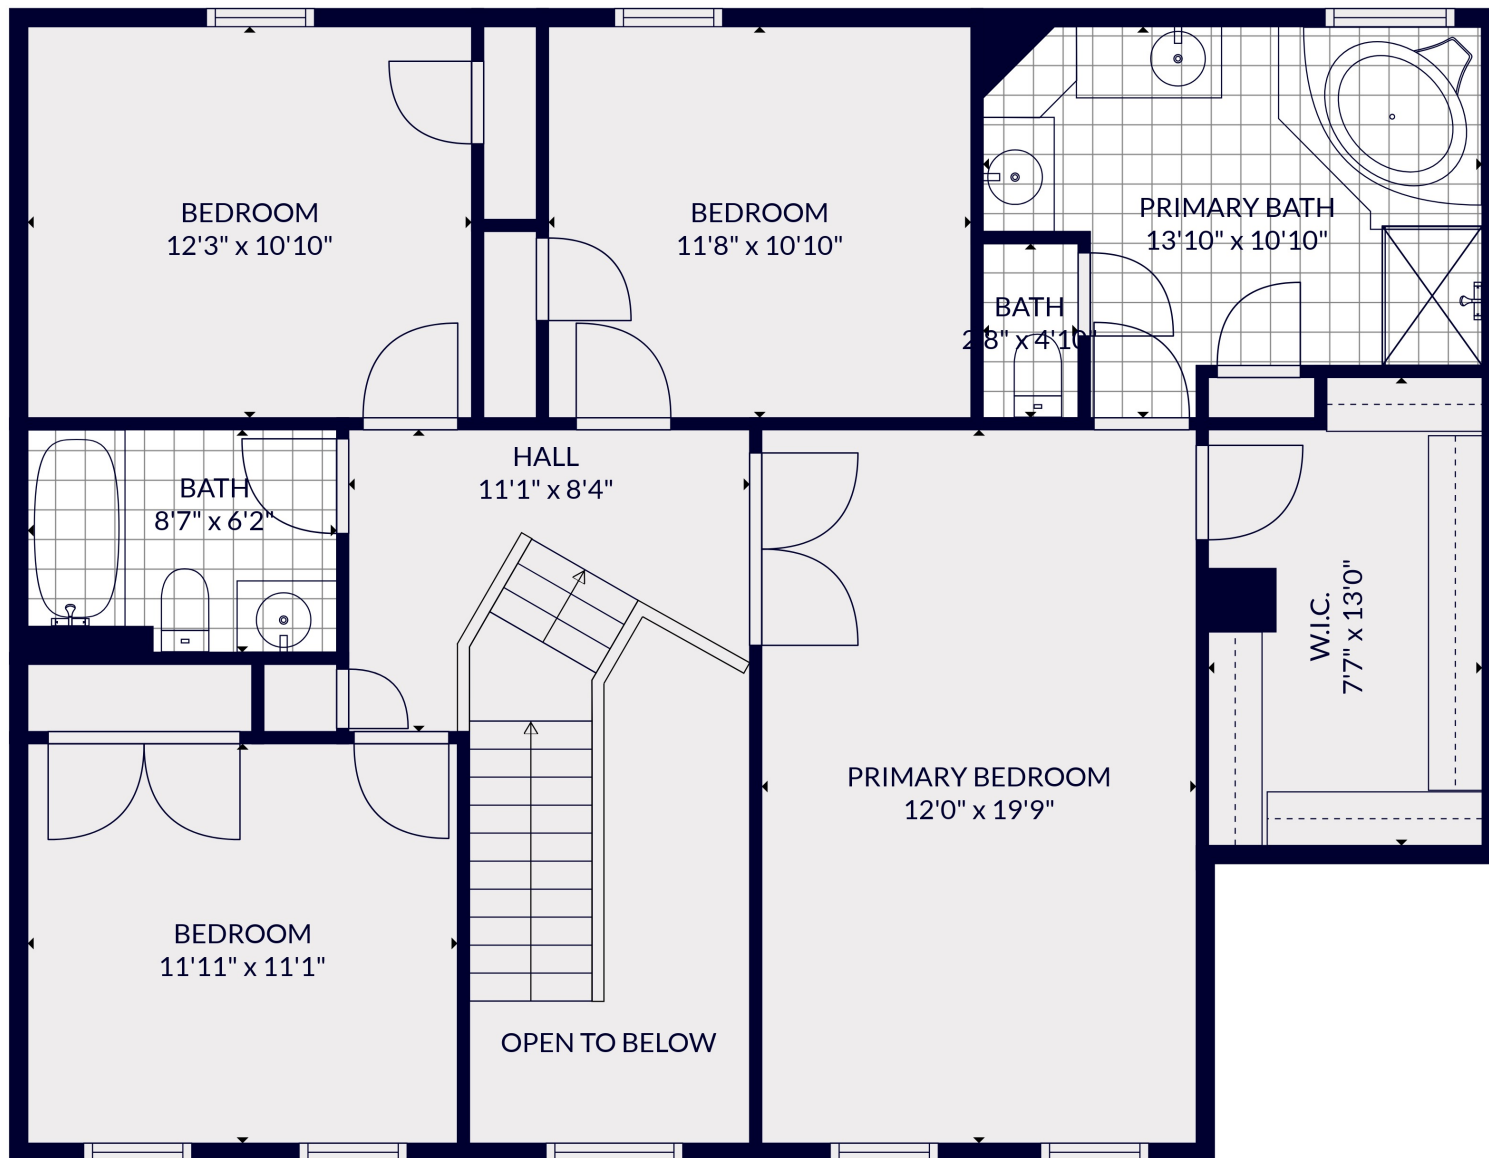

Total scanned area: 4682 sq. ft

MEASUREMENTS ARE CALCULATED BY CUBICASA TECHNOLOGY. DEEMED HIGHLY RELIABLE BUT NOT GUARANTEED.

Total scanned area: 4682 sq. ft

MEASUREMENTS ARE CALCULATED BY CUBICASA TECHNOLOGY. DEEMED HIGHLY RELIABLE BUT NOT GUARANTEED.